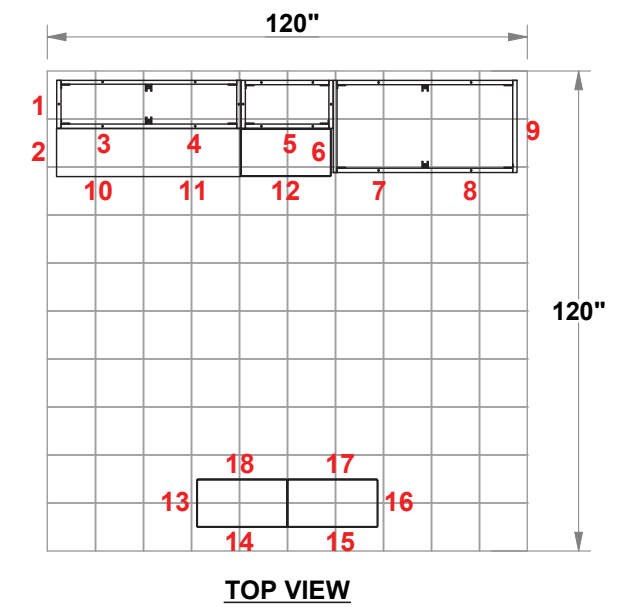

PRELIMINARY GRAPHIC LAYOUT

MultiQuad®
The Last Exhibit You'll Ever Buy

3401 Mary Taylor Road
Birmingham, Alabama 35235
(205) 439-8200

KIT-MQ-WK04

FLATTENED ELEVATED VIEW

PARTS LIST:		
QTY	SIZE	NAME
7	23 X 23	STANDARD QUAD
7	12.125 X 23	SIDE QUAD
14	23 X 46	DOUBLE QUAD

10x10 MultiQuad®