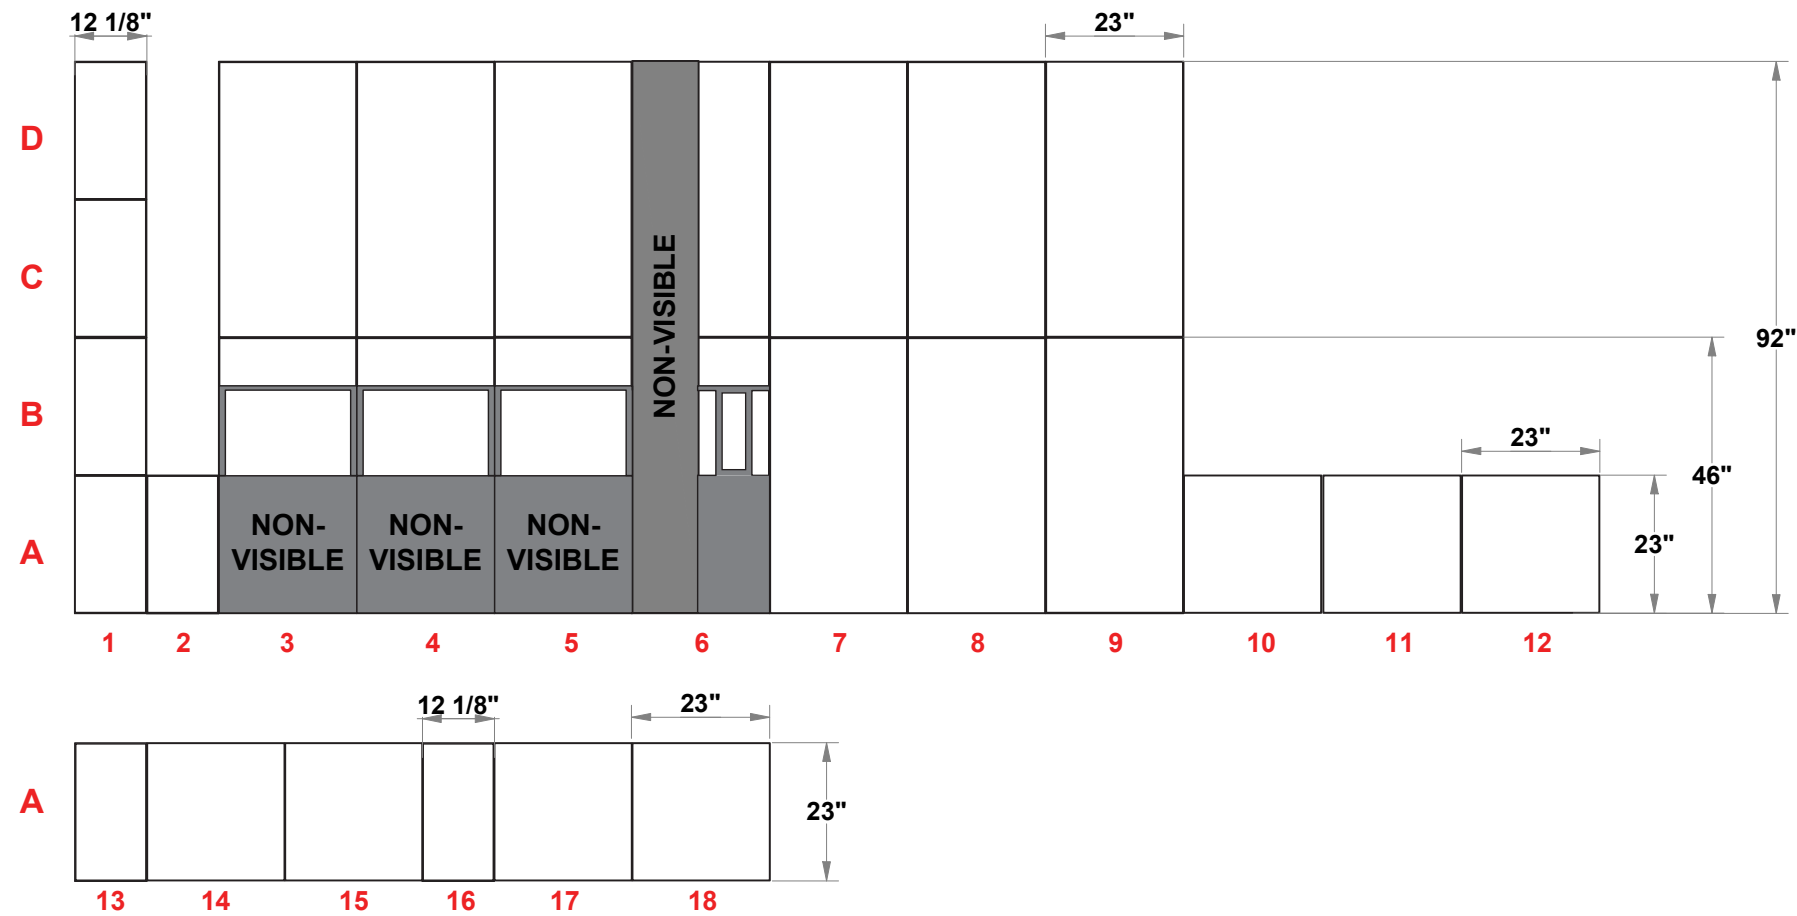

PRELIMINARY GRAPHIC LAYOUT

MultiQuad®
The Last Exhibit You'll Ever Buy

3401 Mary Taylor Road
Birmingham, Alabama 35235
(205) 439-8200

KIT-MQ-WK04

FLATTENED ELEVATED VIEW

PARTS LIST:		
QTY	SIZE	NAME
7	23 X 23	STANDARD QUAD
7	12.125 X 23	SIDE QUAD
14	23 X 46	DOUBLE QUAD

10x10 MultiQuad®