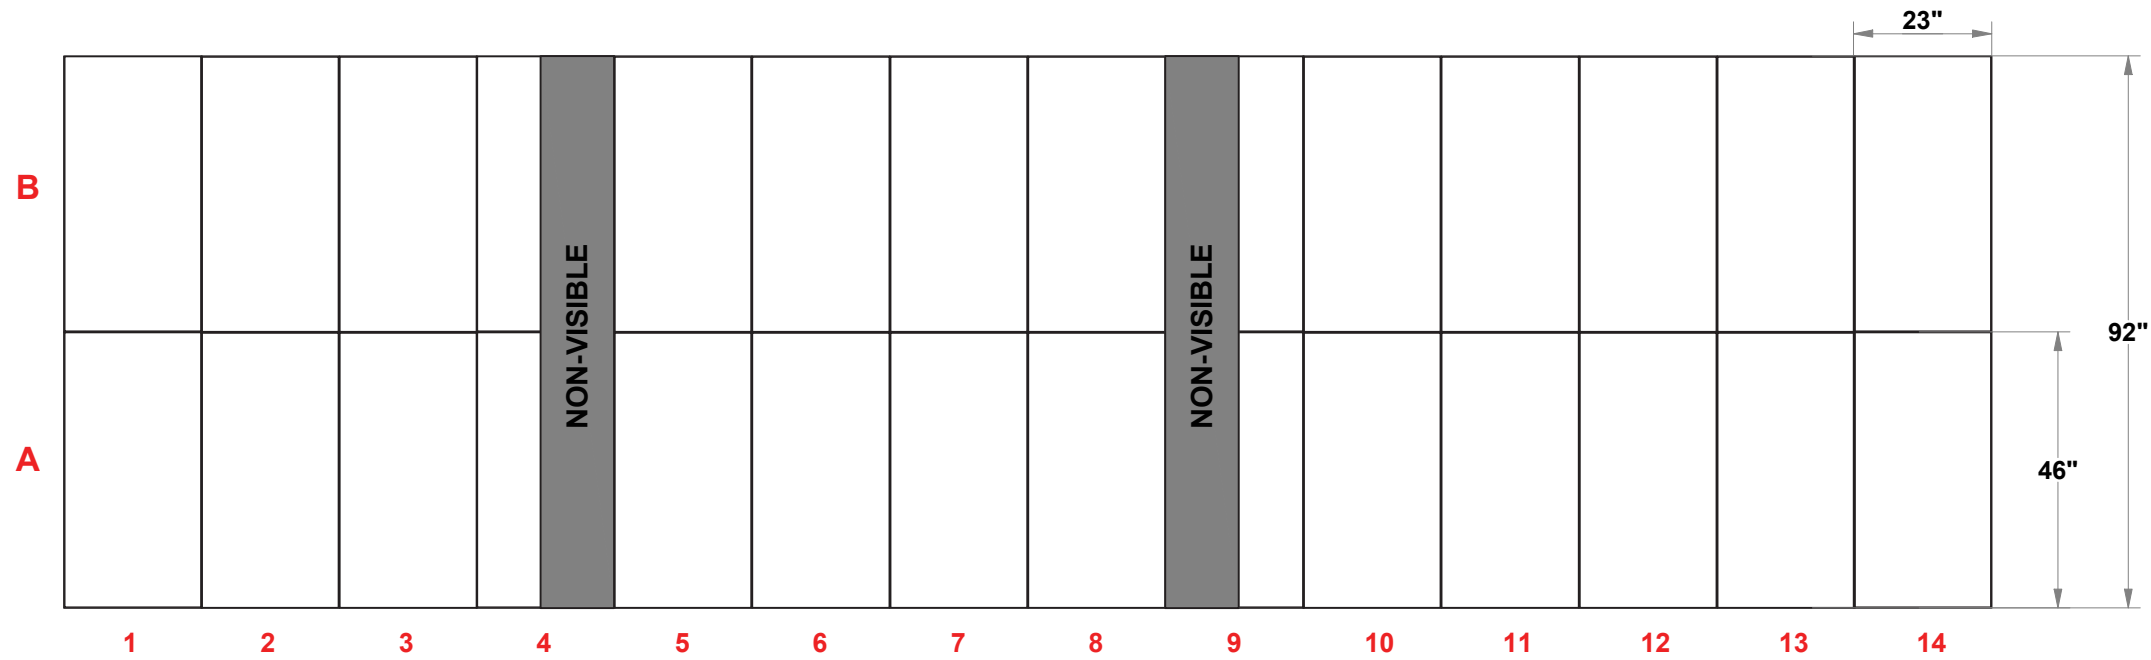

PRELIMINARY GRAPHIC LAYOUT

MultiQuad®
The Last Exhibit You'll Ever Buy

3401 Mary Taylor Road
Birmingham, Alabama 35235
(205) 439-8200

KIT-MQ-WK06

TOP VIEW

PARTS LIST:		
QTY	SIZE	NAME
28	23 X 46	DOUBLE QUAD
8	23 X 37.5	CUSTOM QUAD

10x20 MultiQuad®