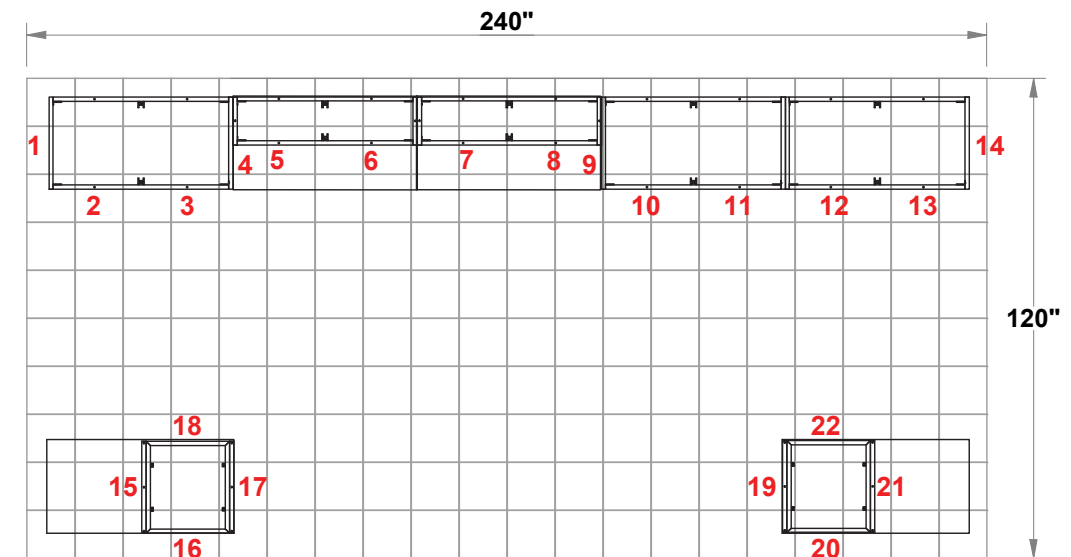

PRELIMINARY GRAPHIC LAYOUT

MultiQuad®
The Last Exhibit You'll Ever Buy

3401 Mary Taylor Road
Birmingham, Alabama 35235
(205) 439-8200

KIT-MQ-WK06

TOP VIEW

PARTS LIST:		
QTY	SIZE	NAME
28	23 X 46	DOUBLE QUAD
8	23 X 37.5	CUSTOM QUAD

10x20 MultiQuad®