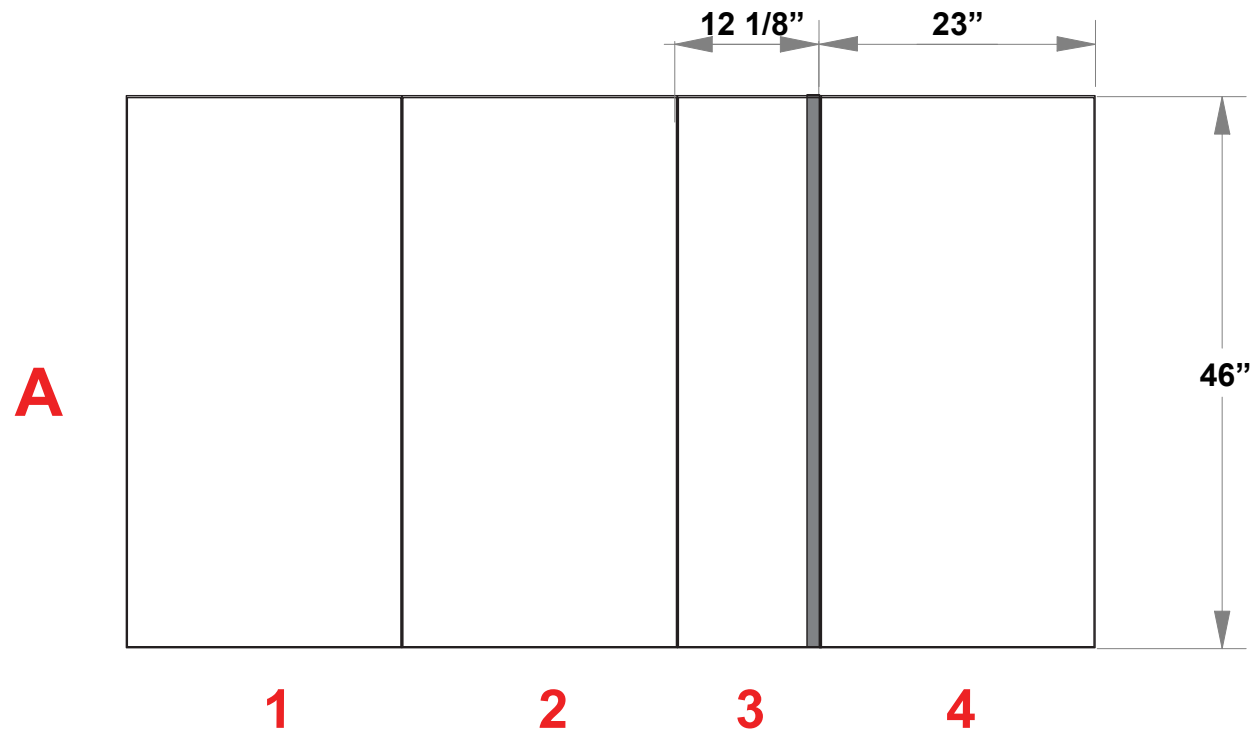

## FLATTENED ELEVATED VIEW

TOP VIEW

PARTS LIST:		
QTY	SIZE	NAME
3	23 X 46	DOUBLE QUAD
1	12.125 X 46	SIDE DOUBLE QUAD

**6' MultiQuad® Tabletop**