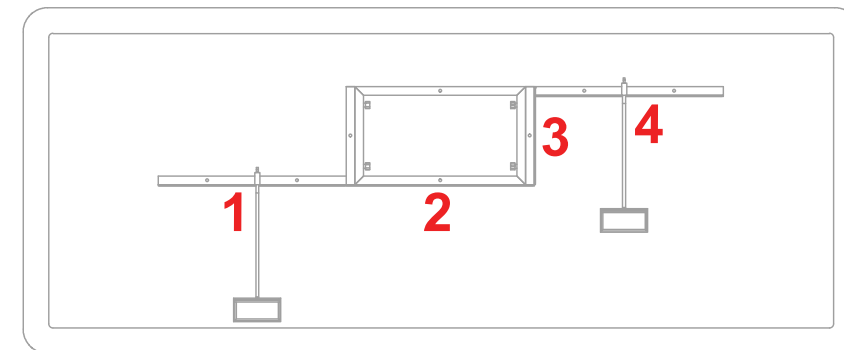

## FLATTENED ELEVATED VIEW

TOP VIEW

PARTS LIST:		
QTY	SIZE	NAME
3	23 X 46	DOUBLE QUAD
1	12.125 X 46	SIDE DOUBLE QUAD

**6' MultiQuad® Tabletop**