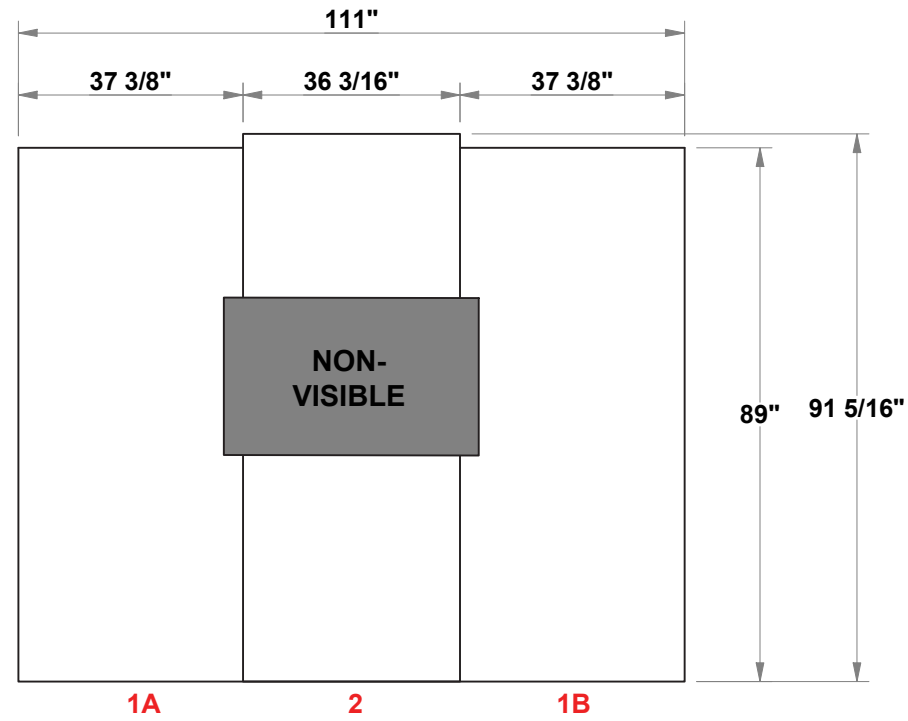

PRELIMINARY GRAPHIC LAYOUT

MURAL FLATTENED ELEVATED VIEW

PARTS LIST:		
QTY	SIZE	NAME
1	89 X 111	8 X 10 SILHOUETTE
1	102.3125 X 36.1875	8 X 3 TV SILHOUETTE

8 x 10 FLATTENED ELEVATED VIEW

8 x 3 FLATTENED ELEVATED VIEW

3401 Mary Taylor Road
Birmingham, Alabama 35235
(205) 439-8200

Job #: MQ-WK02

Date: 8.19.2020

Drawn By: CASS

Project Title

KIT-MQ-WK02
10x10 SILHOUETTE®

Sheet Title

**PRELIMINARY
GRAPHICS LAYOUT**