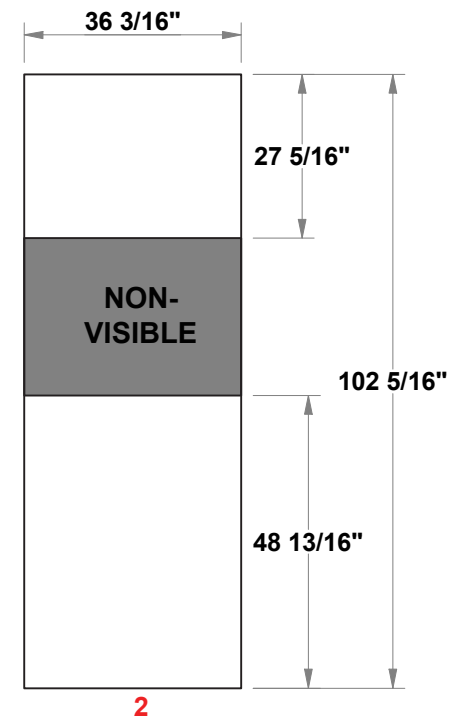

PRELIMINARY GRAPHIC LAYOUT

MURAL FLATTENED ELEVATED VIEW

PARTS LIST:		
QTY	SIZE	NAME
1	89 X 111	8 X 10 SILHOUETTE
1	102.3125 X 36.1875	8 X 3 TV SILHOUETTE

8 x 10 FLATTENED ELEVATED VIEW

8 x 3 FLATTENED ELEVATED VIEW

3401 Mary Taylor Road
Birmingham, Alabama 35235
(205) 439-8200

Job #: MQ-WK02

Date: 8.19.2020

Drawn By: CASS

Project Title

KIT-MQ-WK02
10x10 SILHOUETTE®

Sheet Title

**PRELIMINARY
GRAPHICS LAYOUT**