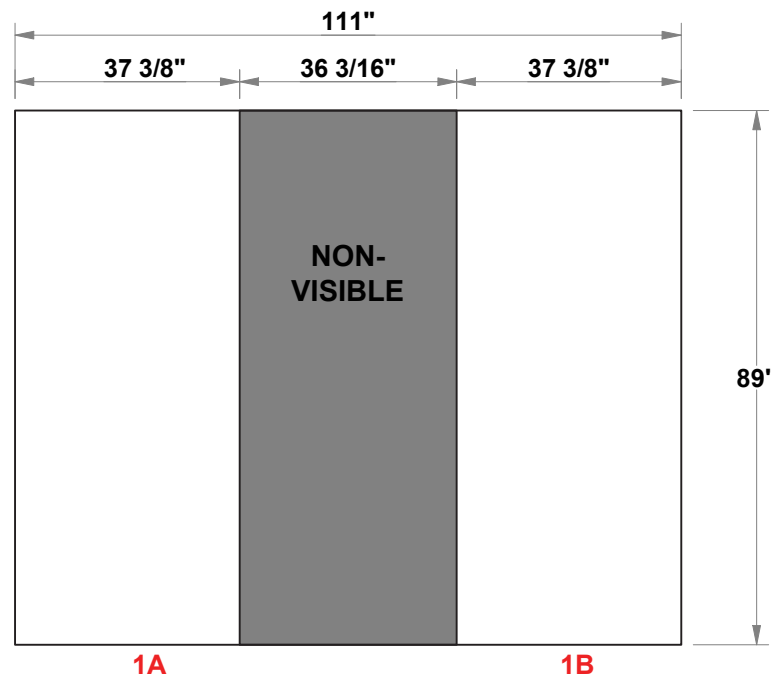

PRELIMINARY GRAPHIC LAYOUT

MURAL FLATTENED ELEVATED VIEW

PARTS LIST:		
QTY	SIZE	NAME
1	89 X 111	8 X 10 SILHOUETTE
1	102.3125 X 36.1875	8 X 3 TV SILHOUETTE

8 x 10 FLATTENED ELEVATED VIEW

8 x 3 FLATTENED ELEVATED VIEW

3401 Mary Taylor Road
Birmingham, Alabama 35235
(205) 439-8200

Job #: MQ-WK02

Date: 8.19.2020

Drawn By: CASS

Project Title

KIT-MQ-WK02
10x10 SILHOUETTE®

Sheet Title

**PRELIMINARY
GRAPHICS LAYOUT**