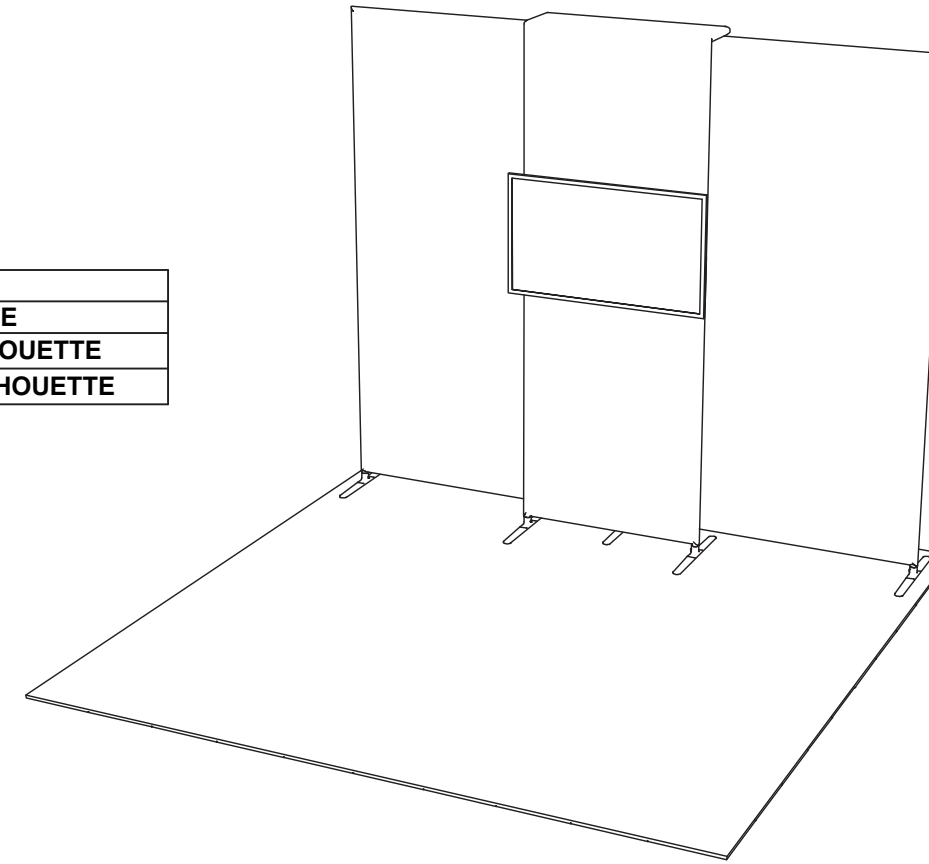

PRELIMINARY GRAPHIC LAYOUT

MURAL FLATTENED ELEVATED VIEW

PARTS LIST:		
QTY	SIZE	NAME
1	89 X 111	8 X 10 SILHOUETTE
1	102.3125 X 36.1875	8 X 3 TV SILHOUETTE

8 x 10 FLATTENED ELEVATED VIEW

8 x 3 FLATTENED ELEVATED VIEW

3401 Mary Taylor Road
Birmingham, Alabama 35235
(205) 439-8200

Job #: MQ-WK02

Date: 8.19.2020

Drawn By: CASS

Project Title

KIT-MQ-WK02
10x10 SILHOUETTE®

Sheet Title

**PRELIMINARY
GRAPHICS LAYOUT**