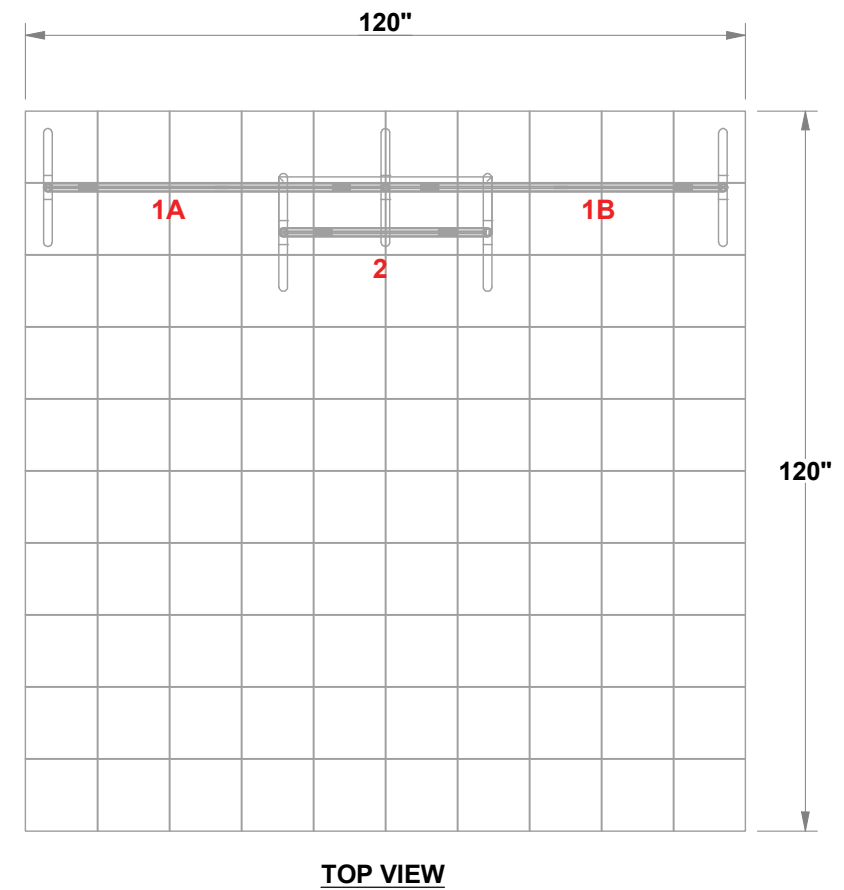

PRELIMINARY GRAPHIC LAYOUT

MURAL FLATTENED ELEVATED VIEW

PARTS LIST:		
QTY	SIZE	NAME
1	89 X 111	8 X 10 SILHOUETTE
1	102.3125 X 36.1875	8 X 3 TV SILHOUETTE

8 x 10 FLATTENED ELEVATED VIEW

8 x 3 FLATTENED ELEVATED VIEW

3401 Mary Taylor Road
Birmingham, Alabama 35235
(205) 439-8200

Job #: MQ-WK02

Date: 8.19.2020

Drawn By: CASS

Project Title

KIT-MQ-WK02
10x10 SILHOUETTE®

Sheet Title

**PRELIMINARY
GRAPHICS LAYOUT**