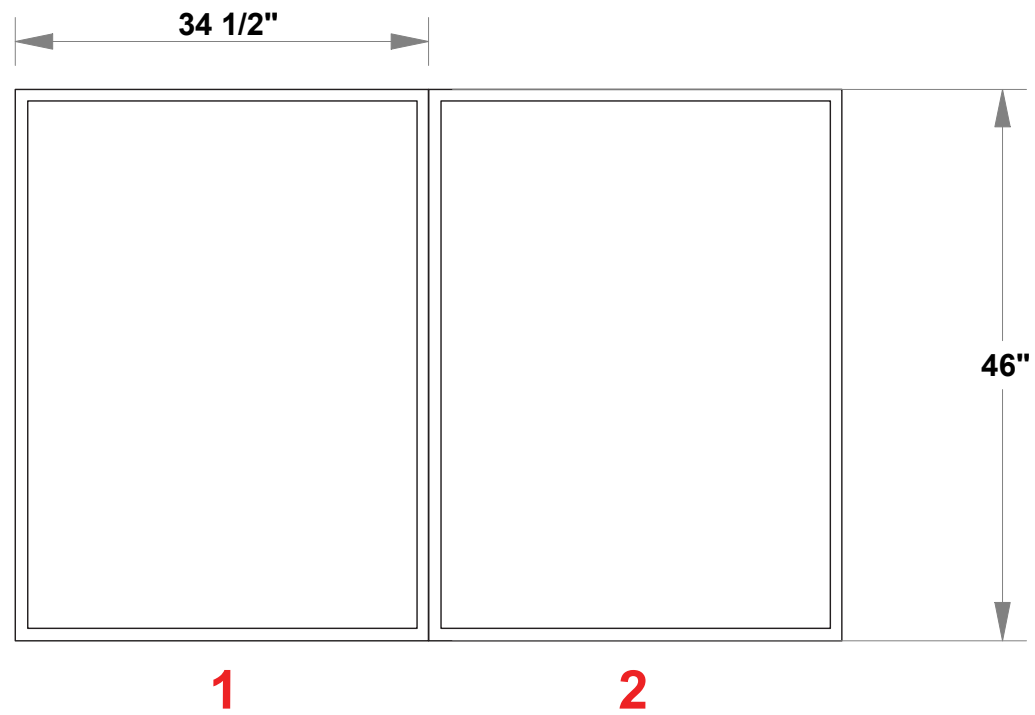

# PRELIMINARY GRAPHIC LAYOUT

## FLATTENED ELEVATED VIEW

**A**

TOP VIEW

PARTS LIST:		
QTY	SIZE	NAME
2	34.5 X 46	BACKLIT GRAPHIC

**MultiQuad®**  
The Last Exhibit You'll Ever Buy

3401 Mary Taylor Road  
Birmingham, Alabama 35235  
(205) 439-8200

**KIT-EL-WK14**

**6' MultiQuad® Tabletop**