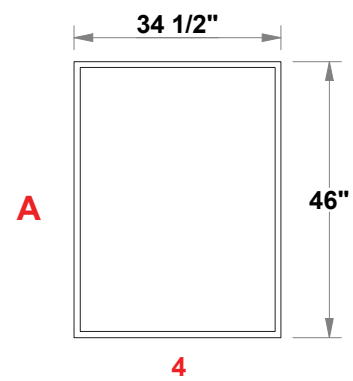

PRELIMINARY GRAPHIC LAYOUT

FLATTENED ELEVATED VIEW

PARTS LIST:		
QTY	SIZE	NAME
2	46 X 92	FULL BACKLIT GRAPHIC
1	23 x 92	HALF BACKLIT GRAPHIC
1	34.5 X 46	PODIUM BACKLIT GRAPHIC

TOP VIEW

MultiQuad®
The Last Exhibit You'll Ever Buy