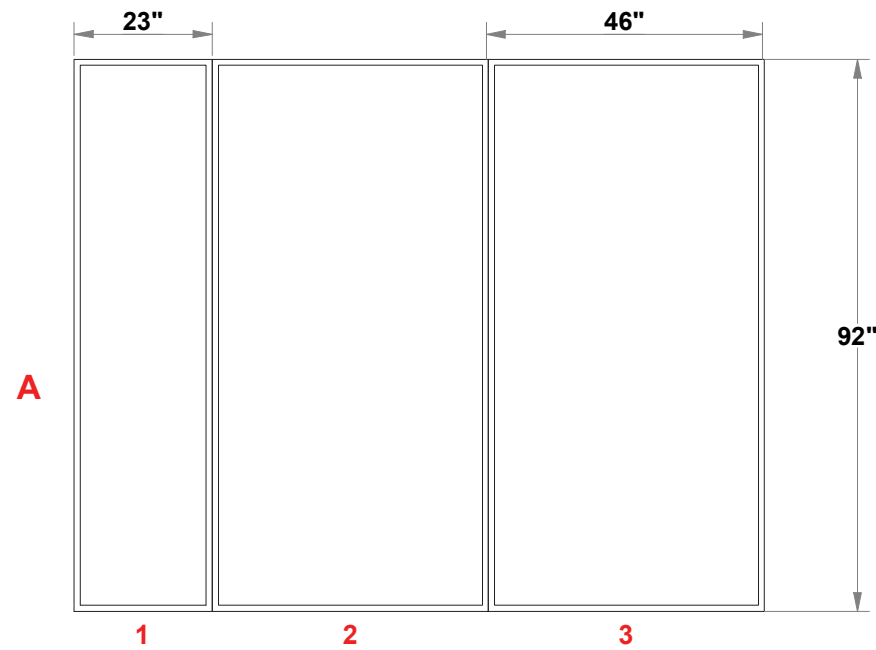

PRELIMINARY GRAPHIC LAYOUT

FLATTENED ELEVATED VIEW

PARTS LIST:		
QTY	SIZE	NAME
2	46 X 92	FULL BACKLIT GRAPHIC
1	23 x 92	HALF BACKLIT GRAPHIC
1	34.5 X 46	PODIUM BACKLIT GRAPHIC

TOP VIEW

MultiQuad®
The Last Exhibit You'll Ever Buy

3401 Mary Taylor Road
Birmingham, Alabama 35235
(205) 439-8200

KIT-EL-WK23

10x10 MultiQuad®