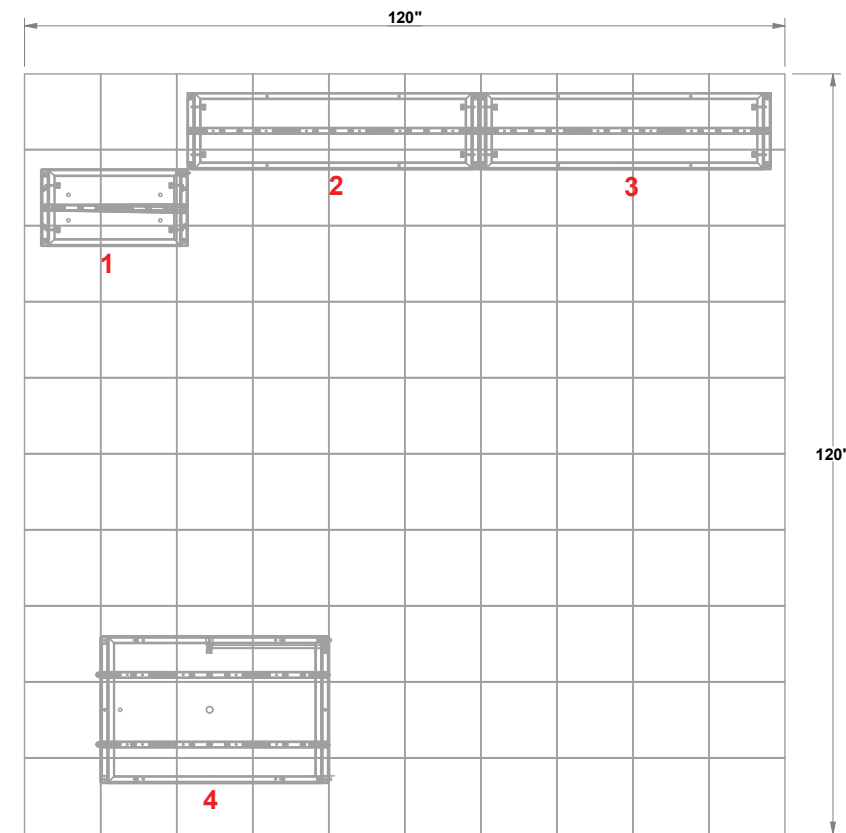

PRELIMINARY GRAPHIC LAYOUT

FLATTENED ELEVATED VIEW

PARTS LIST:		
QTY	SIZE	NAME
2	46 X 92	FULL BACKLIT GRAPHIC
1	23 x 92	HALF BACKLIT GRAPHIC
1	34.5 X 46	PODIUM BACKLIT GRAPHIC

TOP VIEW

MultiQuad®
The Last Exhibit You'll Ever Buy

3401 Mary Taylor Road
Birmingham, Alabama 35235
(205) 439-8200

KIT-EL-WK23

10x10 MultiQuad®