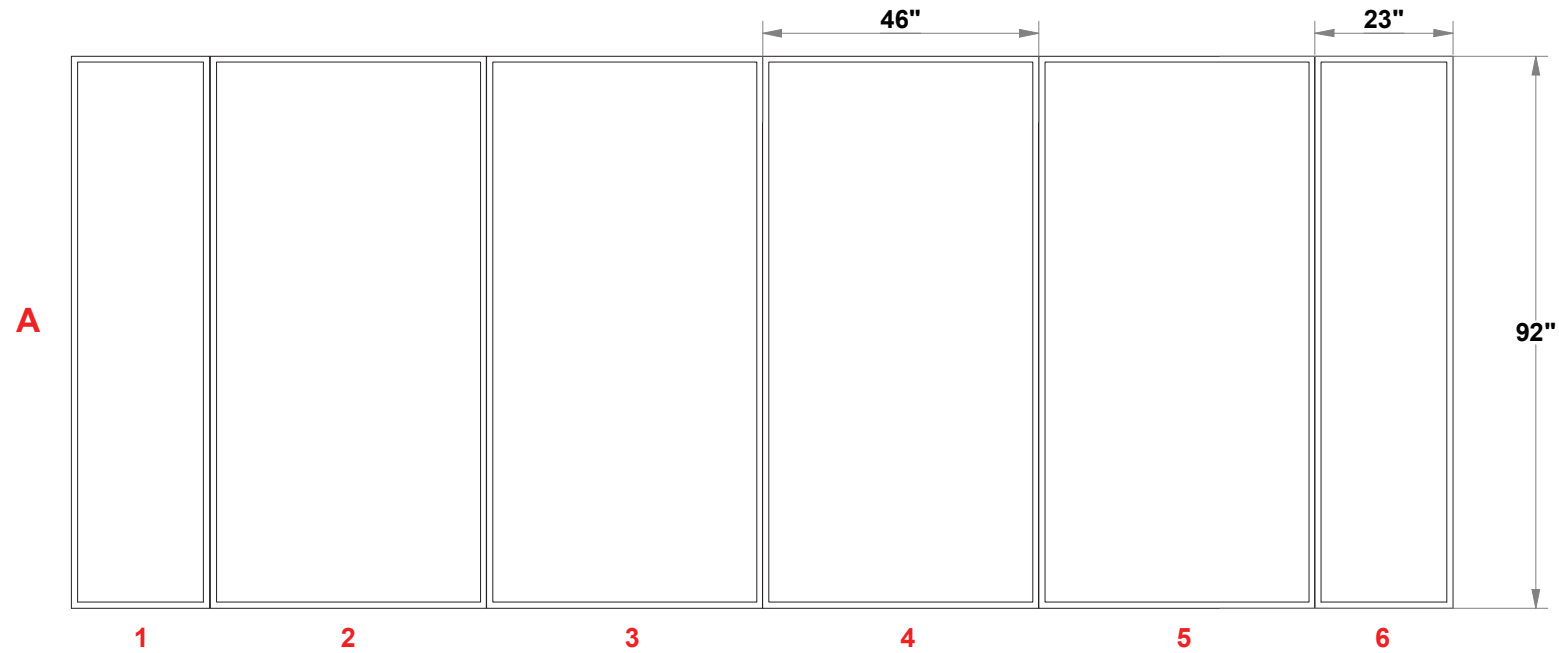

# PRELIMINARY GRAPHIC LAYOUT

**FLATTENED ELEVATED VIEW**

PARTS LIST:		
QTY	SIZE	NAME
4	46 X 92	FULL BACKLIT GRAPHIC
2	23 X 92	HALF BACKLIT GRAPHIC
1	23 X 23	BACKLIT GRAPHIC
10	23 X 23	STANDARD QUAD
1	12.125 X 23	SIDE QUAD

**MultiQuad®**  
The Last Exhibit You'll Ever Buy

3401 Mary Taylor Road  
Birmingham, Alabama 35235  
(205) 439-8200

**KIT-MQ-WK29**

**10x20 MultiQuad®**