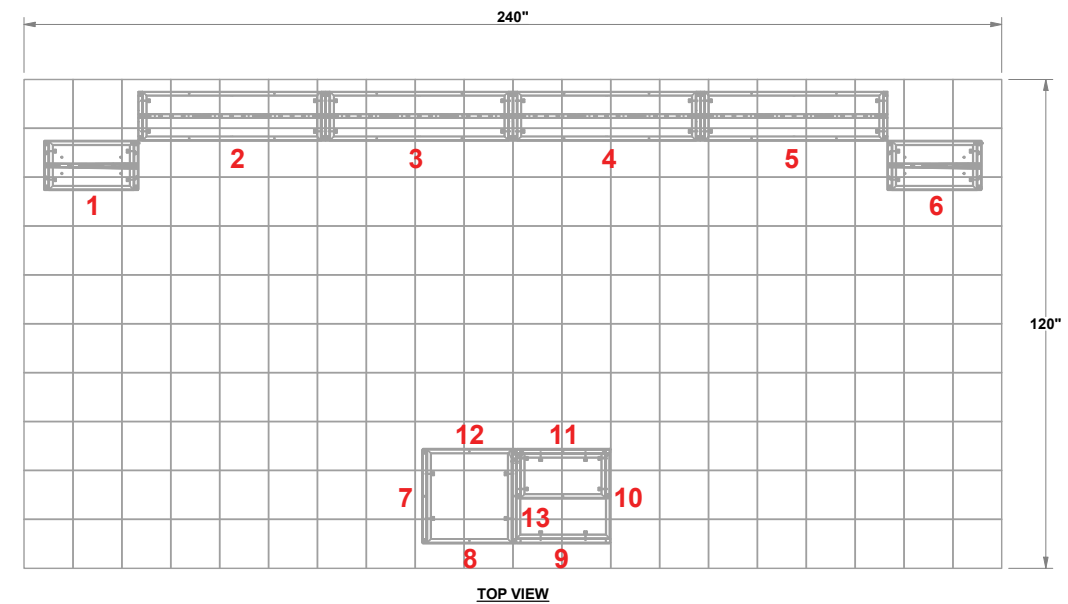

# PRELIMINARY GRAPHIC LAYOUT

**FLATTENED ELEVATED VIEW**

PARTS LIST:		
QTY	SIZE	NAME
4	46 X 92	FULL BACKLIT GRAPHIC
2	23 X 92	HALF BACKLIT GRAPHIC
1	23 X 23	BACKLIT GRAPHIC
10	23 X 23	STANDARD QUAD
1	12.125 X 23	SIDE QUAD

**MultiQuad®**  
The Last Exhibit You'll Ever Buy

3401 Mary Taylor Road  
Birmingham, Alabama 35235  
(205) 439-8200

**KIT-MQ-WK29**

**10x20 MultiQuad®**