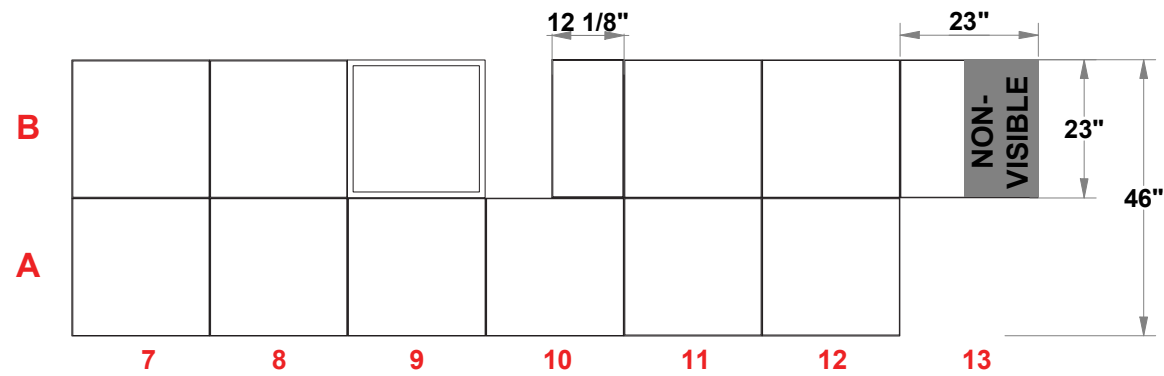

# PRELIMINARY GRAPHIC LAYOUT

**FLATTENED ELEVATED VIEW**

PARTS LIST:		
QTY	SIZE	NAME
4	46 X 92	FULL BACKLIT GRAPHIC
2	23 X 92	HALF BACKLIT GRAPHIC
1	23 X 23	BACKLIT GRAPHIC
10	23 X 23	STANDARD QUAD
1	12.125 X 23	SIDE QUAD