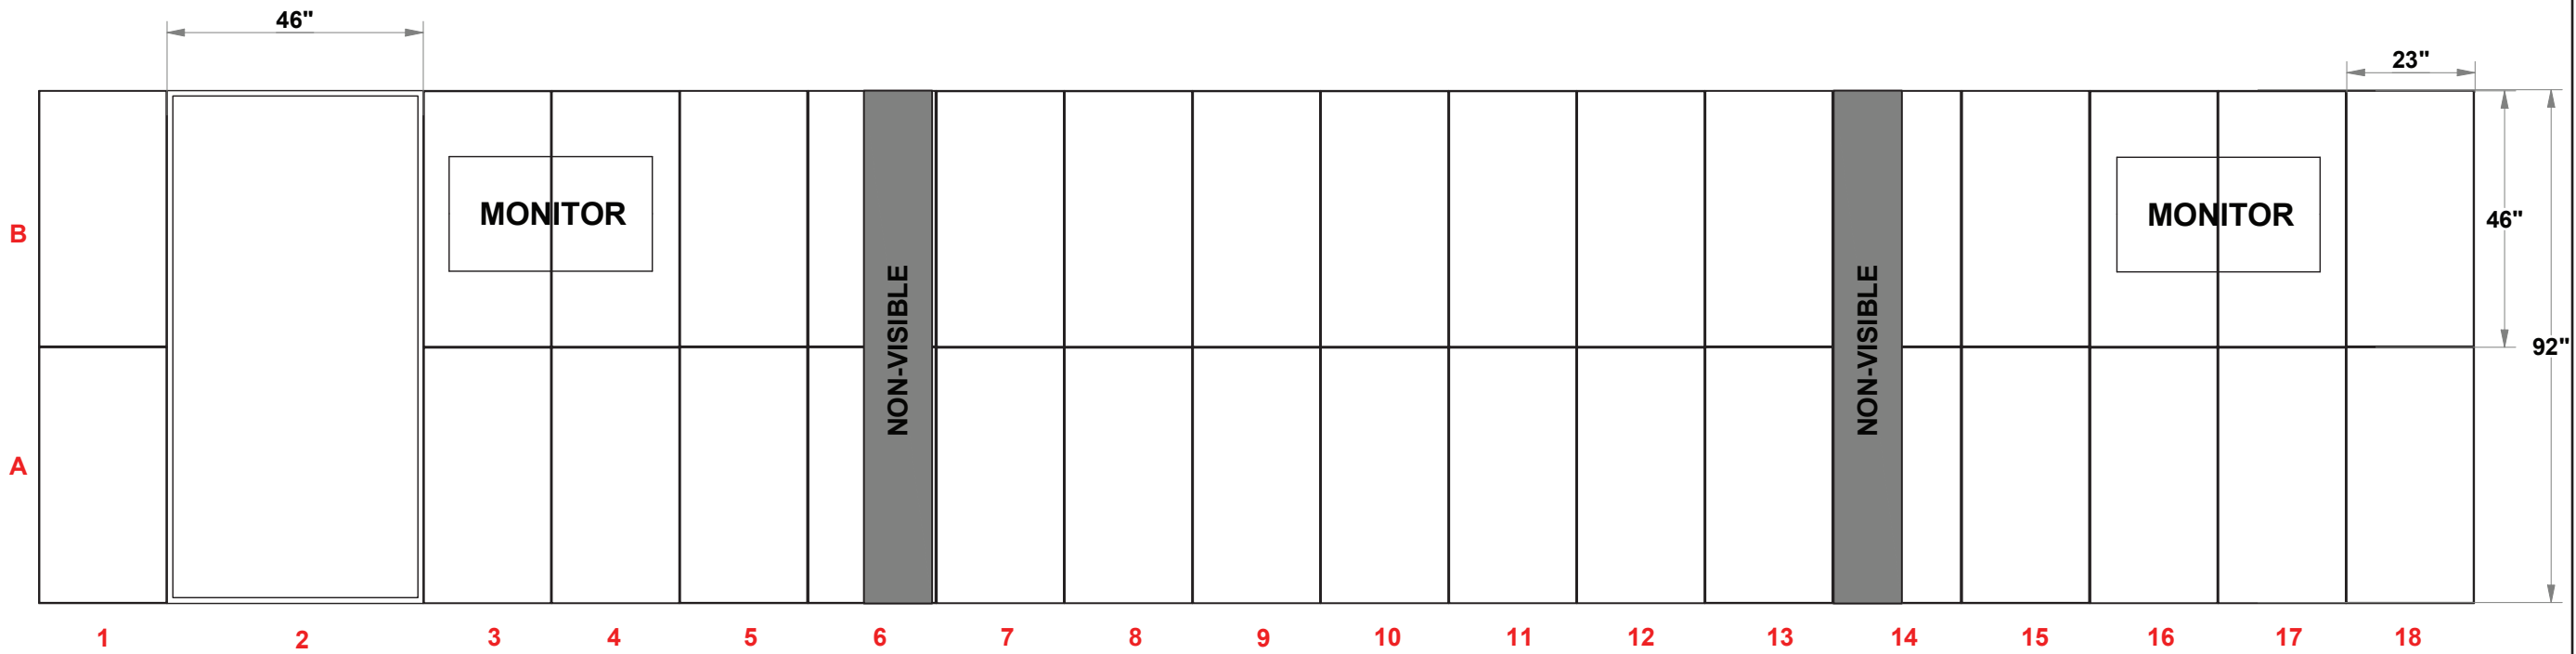

# PRELIMINARY GRAPHIC LAYOUT

**MultiQuad®**  
The Last Exhibit You'll Ever Buy

3401 Mary Taylor Road  
Birmingham, Alabama 35235  
(205) 439-8200

**KIT-MQ-WK09**

PARTS LIST:		
QTY	SIZE	NAME
12	23 X 23	STANDARD QUAD
4	12.125 X 23	SIDE QUAD
4	23 X 46	HINGED DOUBLE VERTICAL
1	46 X 92	BACKLIT GRAPHIC
30	23 X 46	DOUBLE QUAD

10' x 30' MultiQuad®