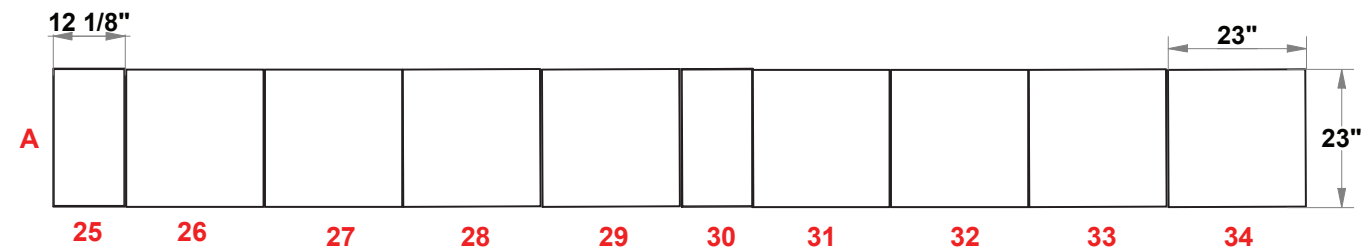

# PRELIMINARY GRAPHIC LAYOUT

**MultiQuad®**  
The Last Exhibit You'll Ever Buy

3401 Mary Taylor Road  
Birmingham, Alabama 35235  
(205) 439-8200

**KIT-MQ-WK09**

PARTS LIST:		
QTY	SIZE	NAME
12	23 X 23	STANDARD QUAD
4	12.125 X 23	SIDE QUAD
4	23 X 46	HINGED DOUBLE VERTICAL
1	46 X 92	BACKLIT GRAPHIC
30	23 X 46	DOUBLE QUAD

10' x 30' MultiQuad®