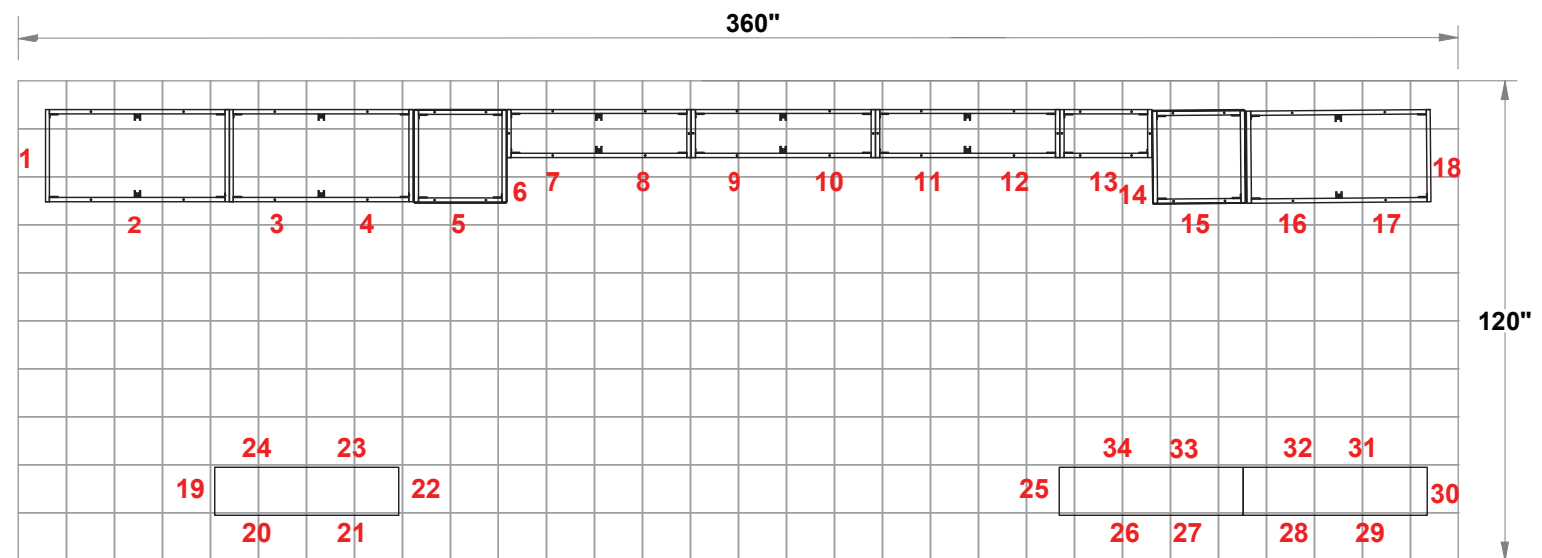

# PRELIMINARY GRAPHIC LAYOUT

**MultiQuad®**  
The Last Exhibit You'll Ever Buy

3401 Mary Taylor Road  
Birmingham, Alabama 35235  
(205) 439-8200

**KIT-MQ-WK09**

PARTS LIST:		
QTY	SIZE	NAME
12	23 X 23	STANDARD QUAD
4	12.125 X 23	SIDE QUAD
4	23 X 46	HINGED DOUBLE VERTICAL
1	46 X 92	BACKLIT GRAPHIC
30	23 X 46	DOUBLE QUAD

10' x 30' MultiQuad®