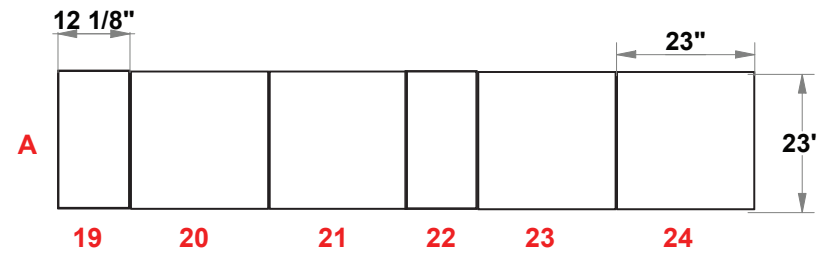

# PRELIMINARY GRAPHIC LAYOUT

**MultiQuad®**  
The Last Exhibit You'll Ever Buy

3401 Mary Taylor Road  
Birmingham, Alabama 35235  
(205) 439-8200

**KIT-MQ-WK09**

PARTS LIST:		
QTY	SIZE	NAME
12	23 X 23	STANDARD QUAD
4	12.125 X 23	SIDE QUAD
4	23 X 46	HINGED DOUBLE VERTICAL
1	46 X 92	BACKLIT GRAPHIC
30	23 X 46	DOUBLE QUAD

10' x 30' MultiQuad®