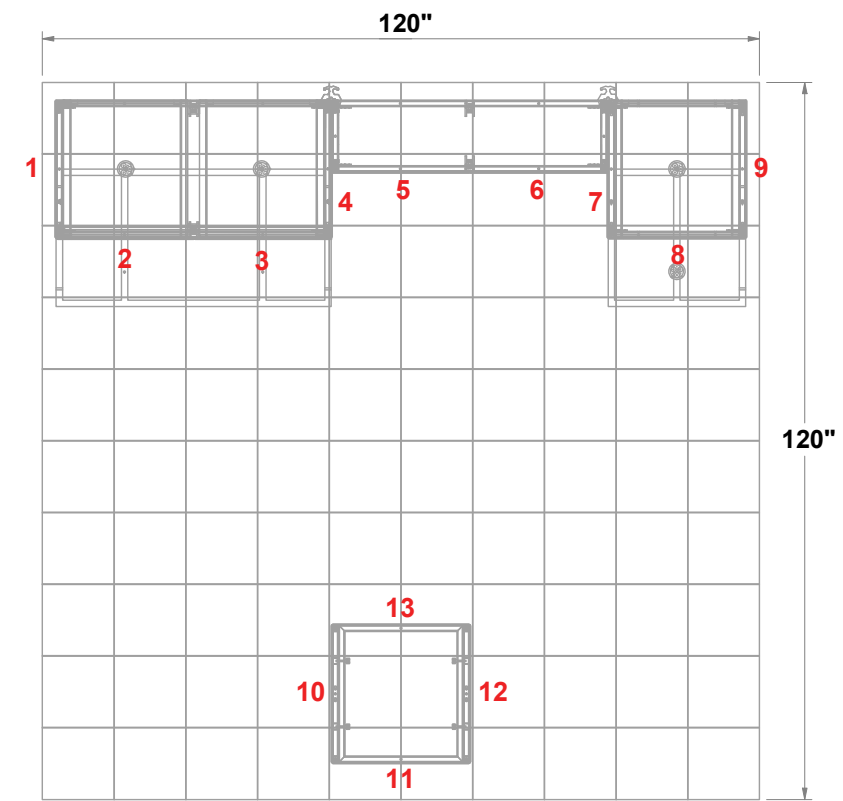

PRELIMINARY GRAPHIC LAYOUT

FLATTENED ELEVATED VIEW

PARTS LIST:		
QTY	SIZE	NAME
31	23 X 23	STANDARD QUAD
9	23 X 23	SHOWCASE QUAD

TOP VIEW

MultiQuad®
The Last Exhibit You'll Ever Buy

3401 Mary Taylor Road
Birmingham, Alabama 35235
(205) 439-8200

KIT-MQ-WK13

10x10 MultiQuad®