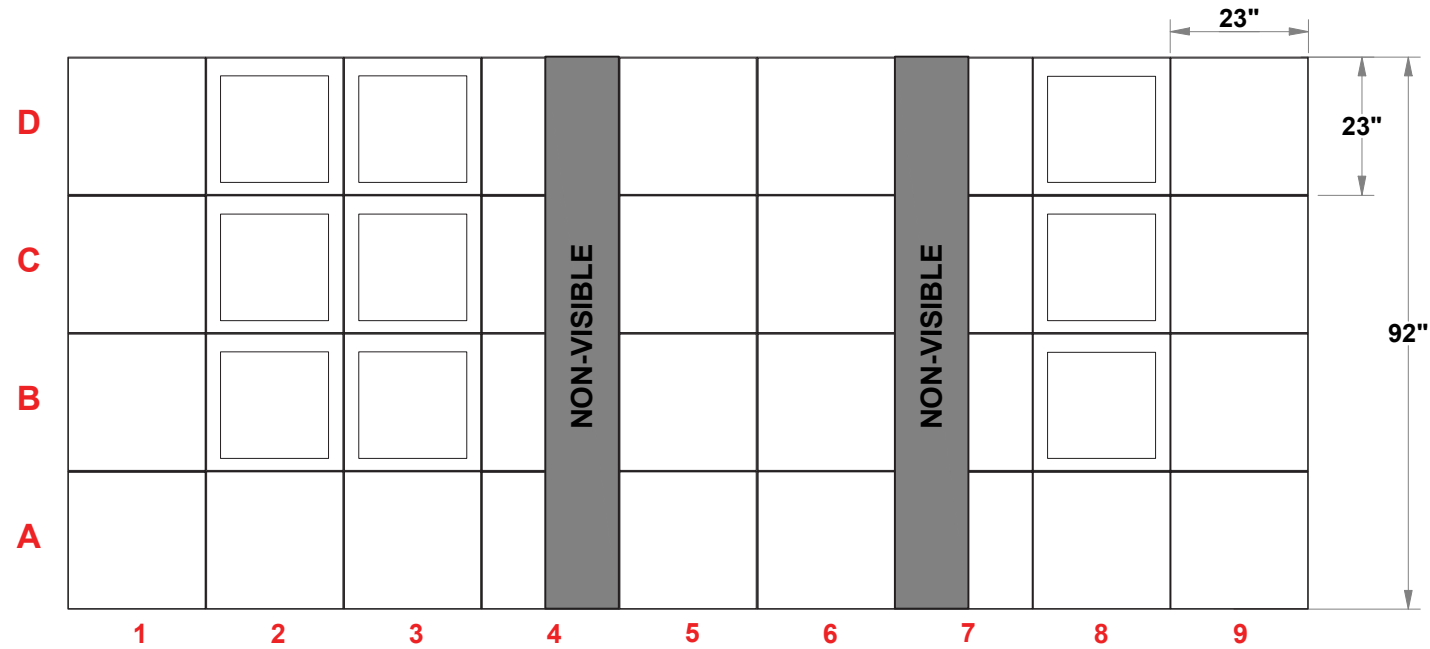

PRELIMINARY GRAPHIC LAYOUT

FLATTENED ELEVATED VIEW

PARTS LIST:		
QTY	SIZE	NAME
31	23 X 23	STANDARD QUAD
9	23 X 23	SHOWCASE QUAD

TOP VIEW

MultiQuad®
The Last Exhibit You'll Ever Buy

3401 Mary Taylor Road
Birmingham, Alabama 35235
(205) 439-8200

KIT-MQ-WK13

10x10 MultiQuad®