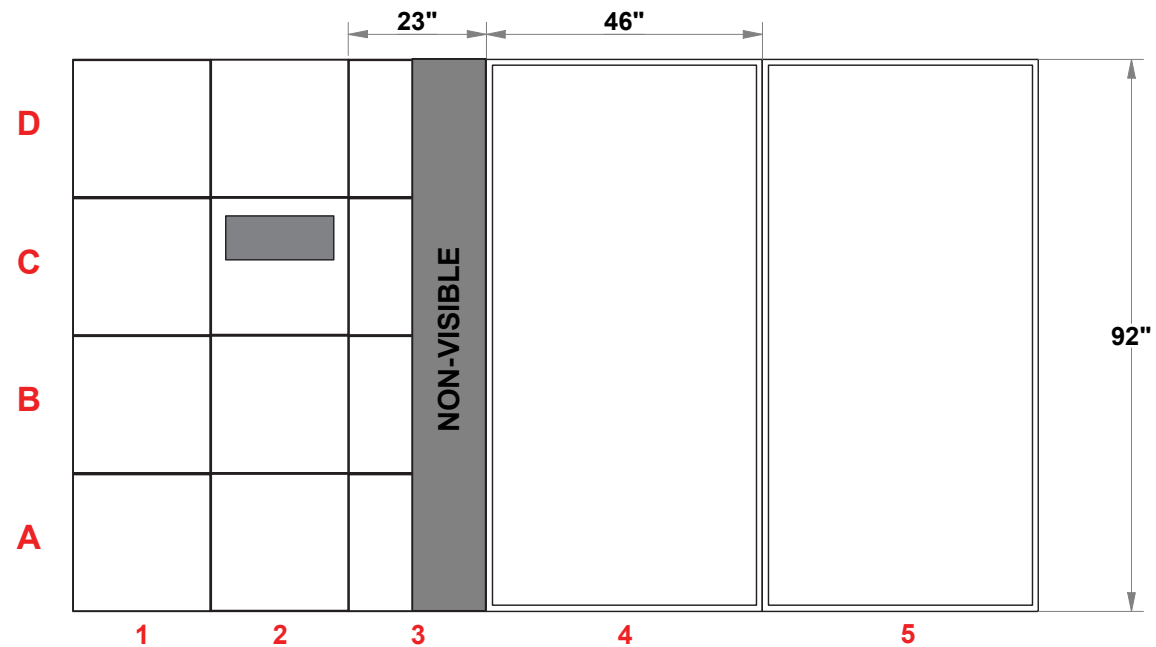

# PRELIMINARY GRAPHIC LAYOUT

**FLATTENED ELEVATED VIEW**

PARTS LIST:		
QTY	SIZE	NAME
11	23 X 23	STANDARD QUAD
1	23 X 23	QUAD CUTOUT
2	46 X 92	FULL BACKLIT GRAPHIC
1	46 X 38	PODIUM BACKLIT GRAPHIC

**TOP VIEW**

**MultiQuad®**  
The Last Exhibit You'll Ever Buy

3401 Mary Taylor Road  
Birmingham, Alabama 35235  
(205) 439-8200

**KIT-EL-WK18**

**10x10 MultiQuad®**