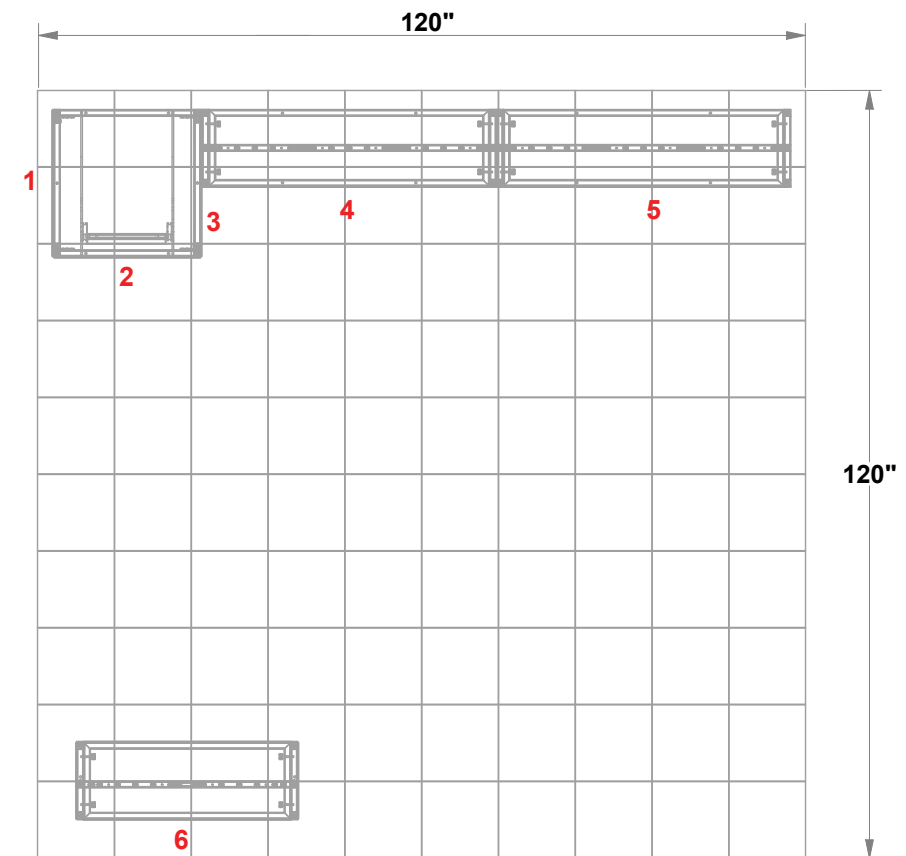

# PRELIMINARY GRAPHIC LAYOUT

**FLATTENED ELEVATED VIEW**

PARTS LIST:		
QTY	SIZE	NAME
11	23 X 23	STANDARD QUAD
1	23 X 23	QUAD CUTOUT
2	46 X 92	FULL BACKLIT GRAPHIC
1	46 X 38	PODIUM BACKLIT GRAPHIC

**TOP VIEW**

**MultiQuad®**  
The Last Exhibit You'll Ever Buy

3401 Mary Taylor Road  
Birmingham, Alabama 35235  
(205) 439-8200

**KIT-EL-WK18**

**10x10 MultiQuad®**