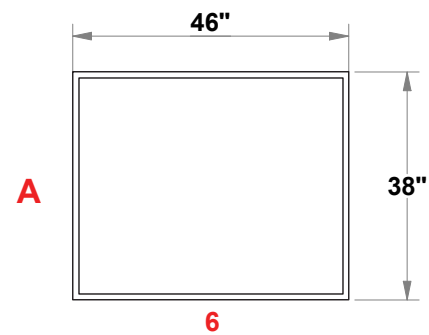

# PRELIMINARY GRAPHIC LAYOUT

**FLATTENED ELEVATED VIEW**

PARTS LIST:		
QTY	SIZE	NAME
11	23 X 23	STANDARD QUAD
1	23 X 23	QUAD CUTOUT
2	46 X 92	FULL BACKLIT GRAPHIC
1	46 X 38	PODIUM BACKLIT GRAPHIC

**TOP VIEW**