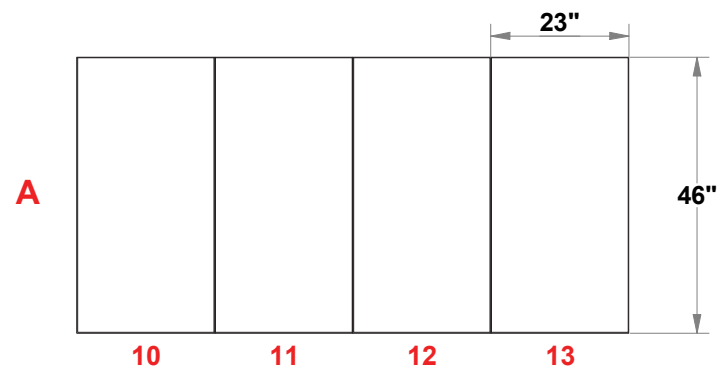

PRELIMINARY GRAPHIC LAYOUT

FLATTENED ELEVATED VIEW

PARTS LIST:		
QTY	SIZE	NAME
22	23 X 46	DOUBLE QUAD

TOP VIEW

MultiQuad®
The Last Exhibit You'll Ever Buy

3401 Mary Taylor Road
Birmingham, Alabama 35235
(205) 439-8200

KIT-MQ-WK25

10x10 MultiQuad®