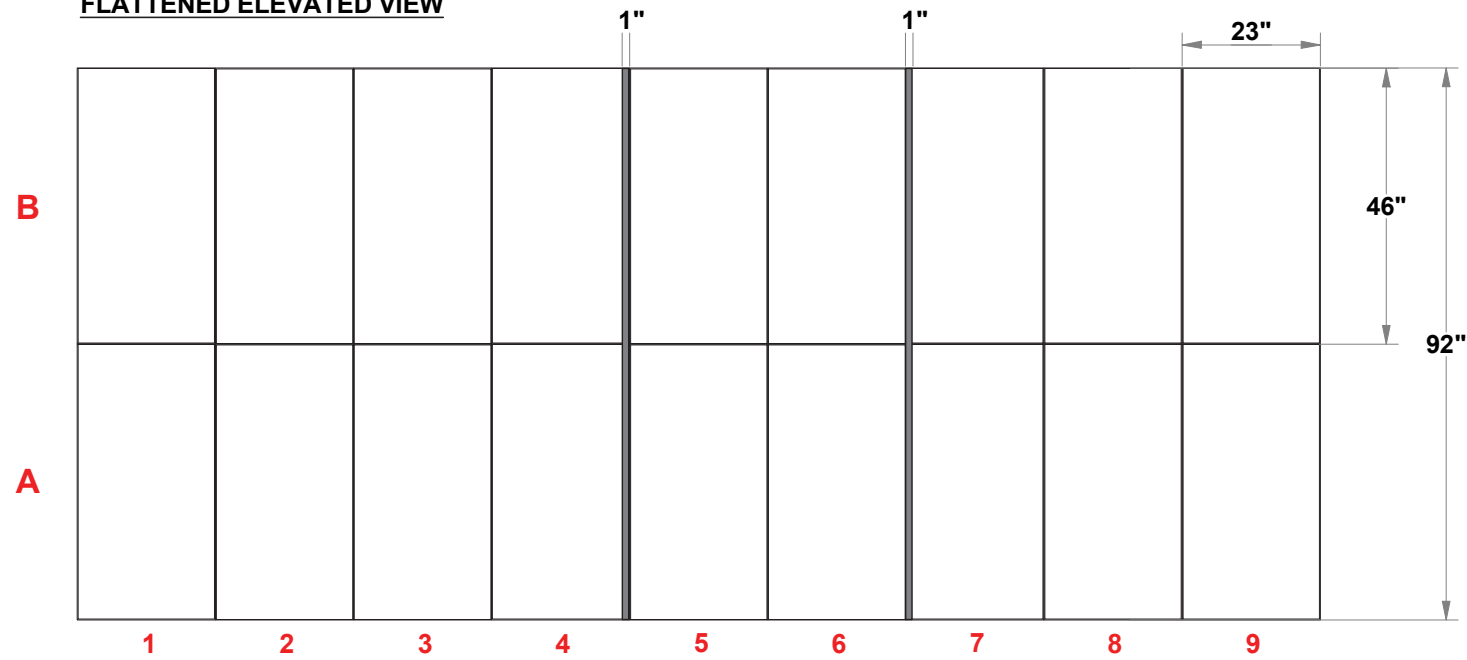

PRELIMINARY GRAPHIC LAYOUT

FLATTENED ELEVATED VIEW

PARTS LIST:		
QTY	SIZE	NAME
22	23 X 46	DOUBLE QUAD

TOP VIEW

MultiQuad®
The Last Exhibit You'll Ever Buy

3401 Mary Taylor Road
Birmingham, Alabama 35235
(205) 439-8200

KIT-MQ-WK25

10x10 MultiQuad®