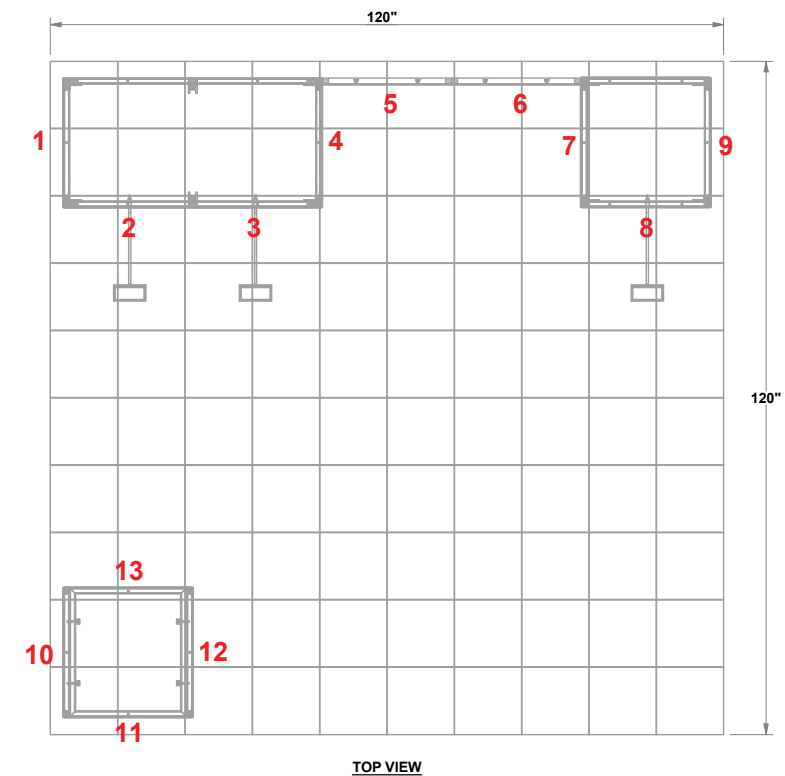

PRELIMINARY GRAPHIC LAYOUT

FLATTENED ELEVATED VIEW

PARTS LIST:		
QTY	SIZE	NAME
22	23 X 46	DOUBLE QUAD

TOP VIEW

MultiQuad®
The Last Exhibit You'll Ever Buy

3401 Mary Taylor Road
Birmingham, Alabama 35235
(205) 439-8200

KIT-MQ-WK25

10x10 MultiQuad®