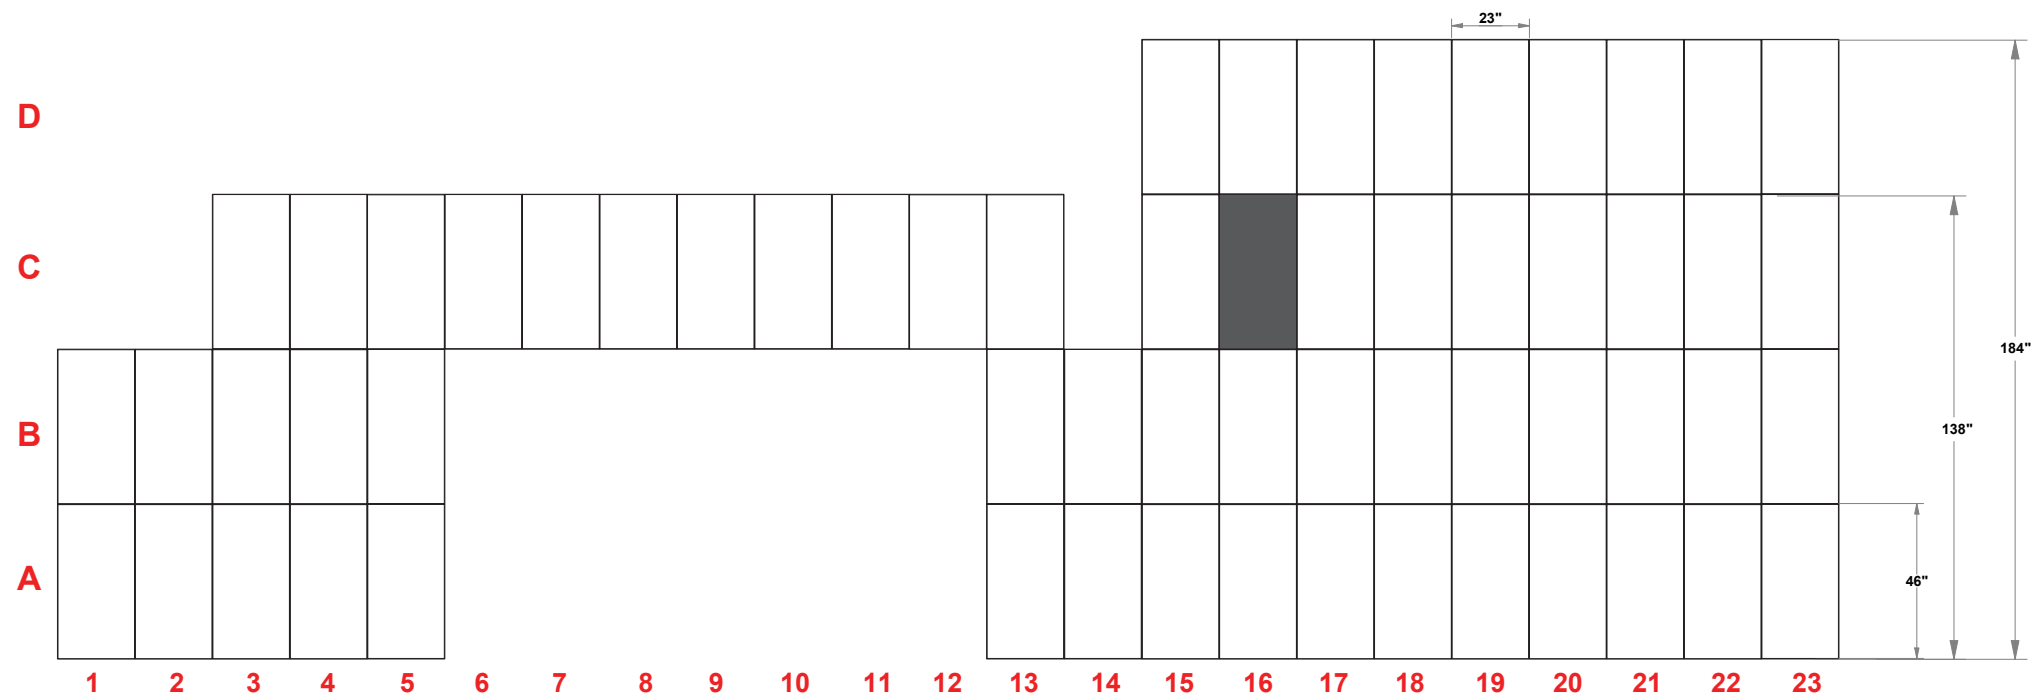

# PRELIMINARY GRAPHIC LAYOUT

**MultiQuad®**  
The Last Exhibit You'll Ever Buy

3401 Mary Taylor Road  
Birmingham, Alabama 35235  
(205) 439-8200

**KIT-MQ-WK26**

TOP VIEW

20x30 MultiQuad®

# PRELIMINARY GRAPHIC LAYOUT

**MultiQuad®**  
The Last Exhibit You'll Ever Buy

3401 Mary Taylor Road  
Birmingham, Alabama 35235  
(205) 439-8200

**KIT-MQ-WK26**

PARTS LIST:		
QTY	SIZE	NAME
118	23 X 46	DOUBLE QUAD
52	23 X 23	STANDARD QUAD