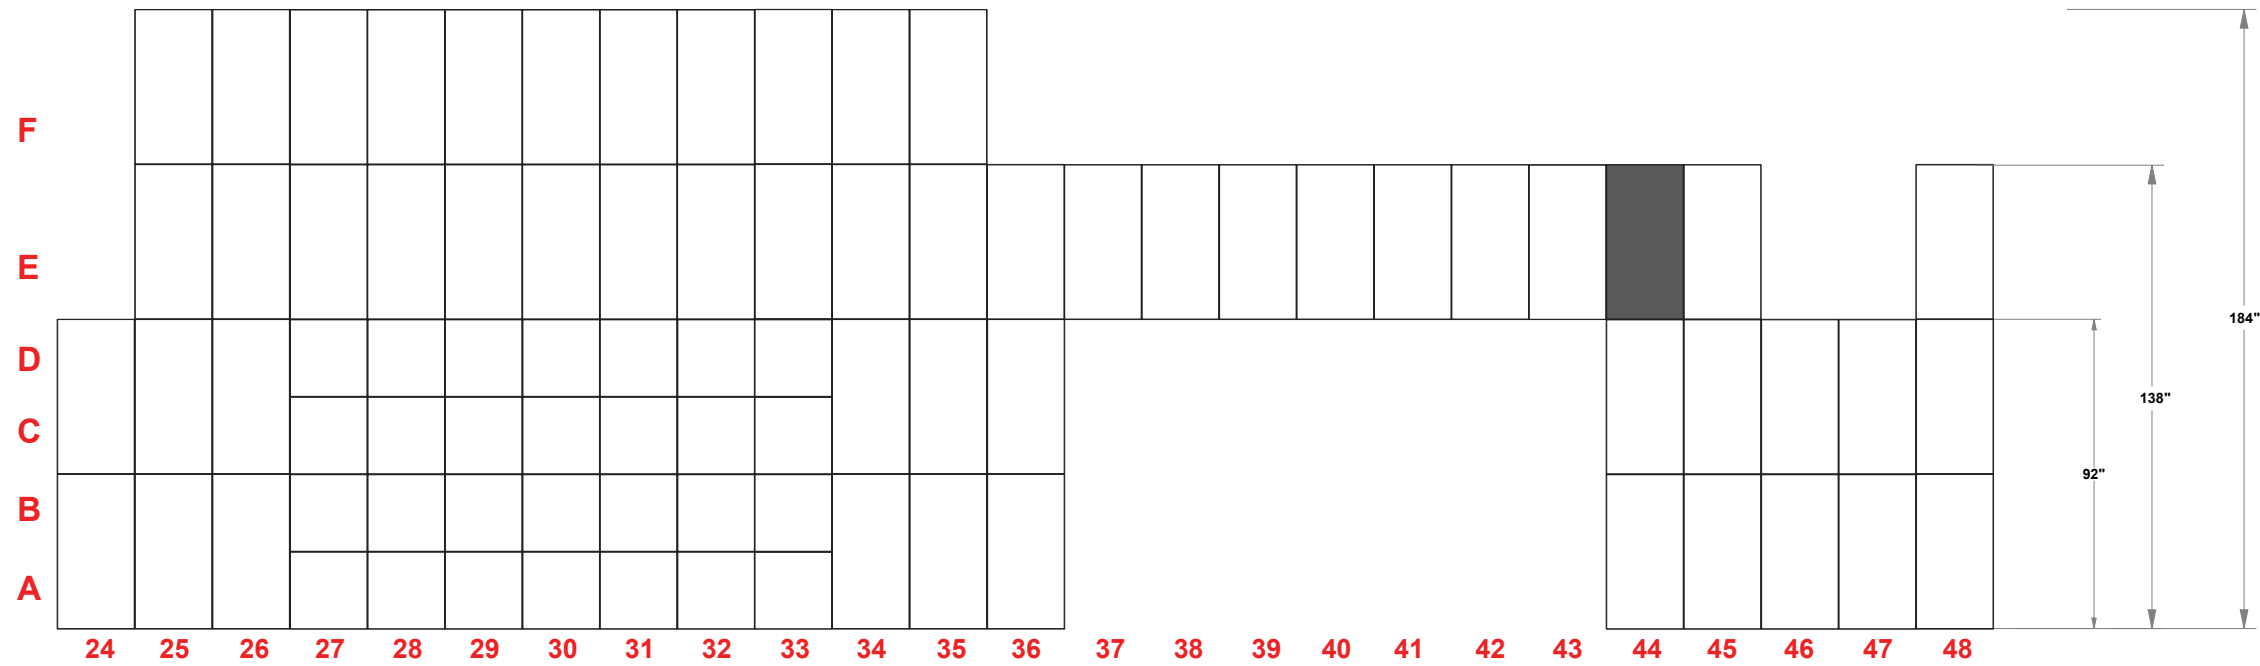

# PRELIMINARY GRAPHIC LAYOUT

**MultiQuad®**  
The Last Exhibit You'll Ever Buy

3401 Mary Taylor Road  
Birmingham, Alabama 35235  
(205) 439-8200

**KIT-MQ-WK26**

PARTS LIST:		
QTY	SIZE	NAME
118	23 X 46	DOUBLE QUAD
52	23 X 23	STANDARD QUAD

**20x30 MultiQuad®**