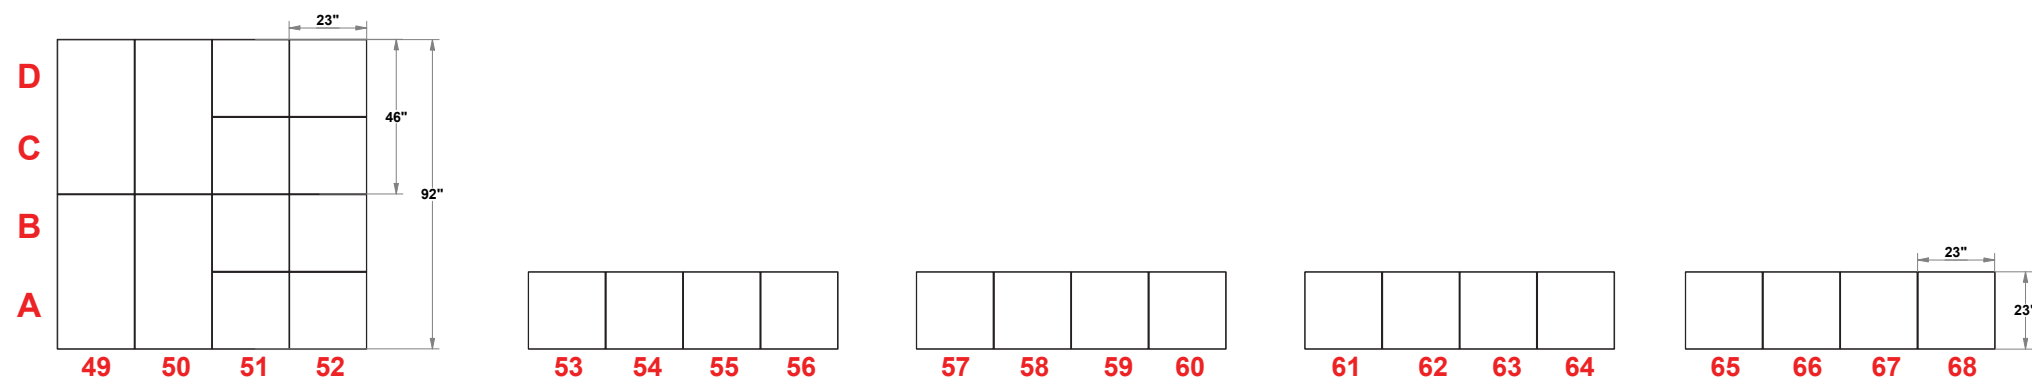

# PRELIMINARY GRAPHIC LAYOUT

**MultiQuad®**  
The Last Exhibit You'll Ever Buy

3401 Mary Taylor Road  
Birmingham, Alabama 35235  
(205) 439-8200

**KIT-MQ-WK26**

PARTS LIST:		
QTY	SIZE	NAME
118	23 X 46	DOUBLE QUAD
52	23 X 23	STANDARD QUAD

**20x30 MultiQuad®**