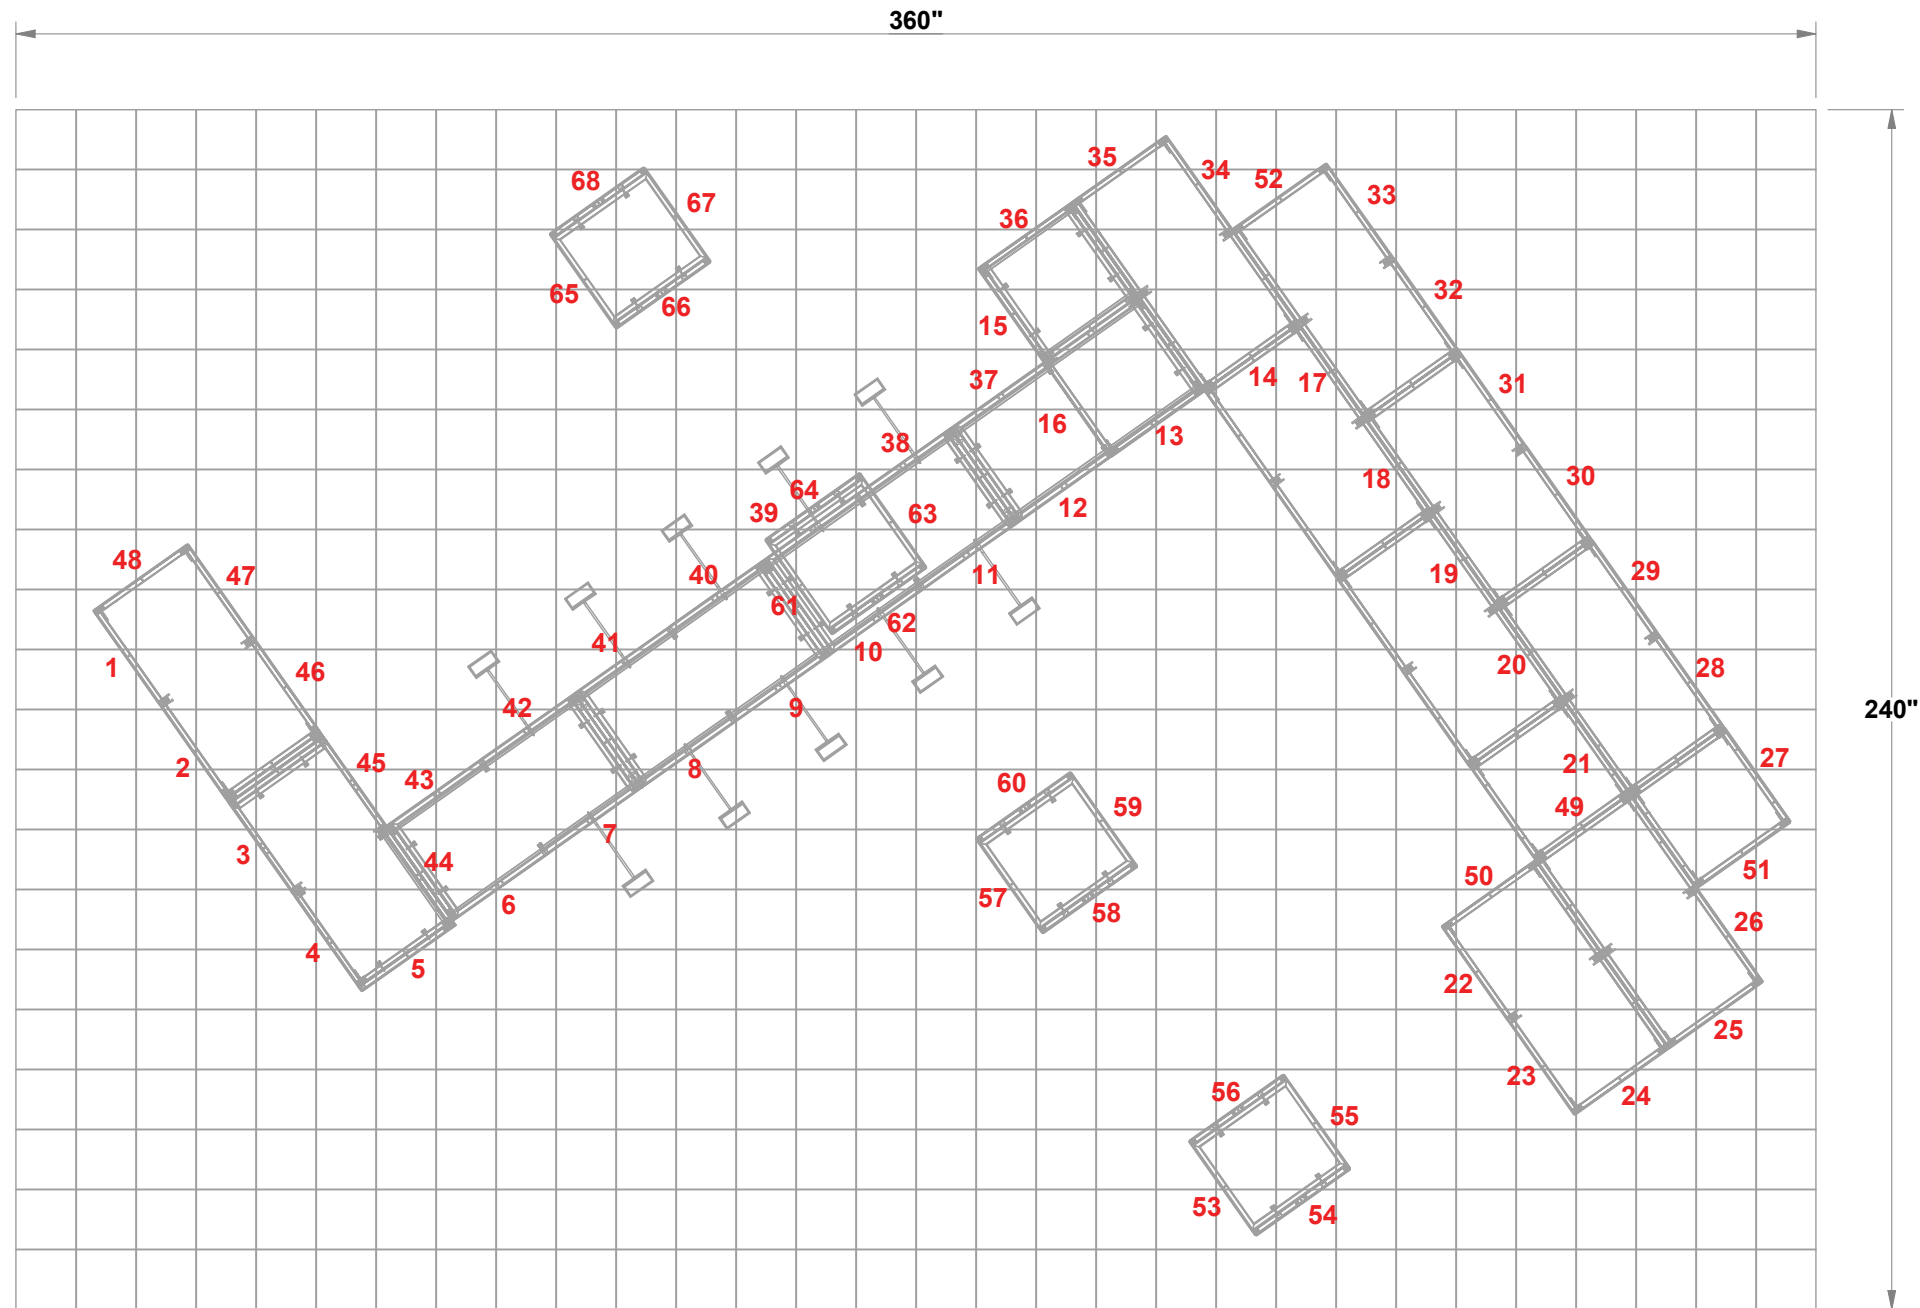

# PRELIMINARY GRAPHIC LAYOUT

**MultiQuad®**  
The Last Exhibit You'll Ever Buy

3401 Mary Taylor Road  
Birmingham, Alabama 35235  
(205) 439-8200

**KIT-MQ-WK26**

**20x30 MultiQuad®**

# PRELIMINARY GRAPHIC LAYOUT

**MultiQuad®**  
The Last Exhibit You'll Ever Buy

3401 Mary Taylor Road  
Birmingham, Alabama 35235  
(205) 439-8200

**KIT-MQ-WK26**

TOP VIEW

20x30 MultiQuad®

# PRELIMINARY GRAPHIC LAYOUT

**MultiQuad®**  
The Last Exhibit You'll Ever Buy

3401 Mary Taylor Road  
Birmingham, Alabama 35235  
(205) 439-8200

**KIT-MQ-WK26**

PARTS LIST:		
QTY	SIZE	NAME
118	23 X 46	DOUBLE QUAD
52	23 X 23	STANDARD QUAD

**20x30 MultiQuad®**