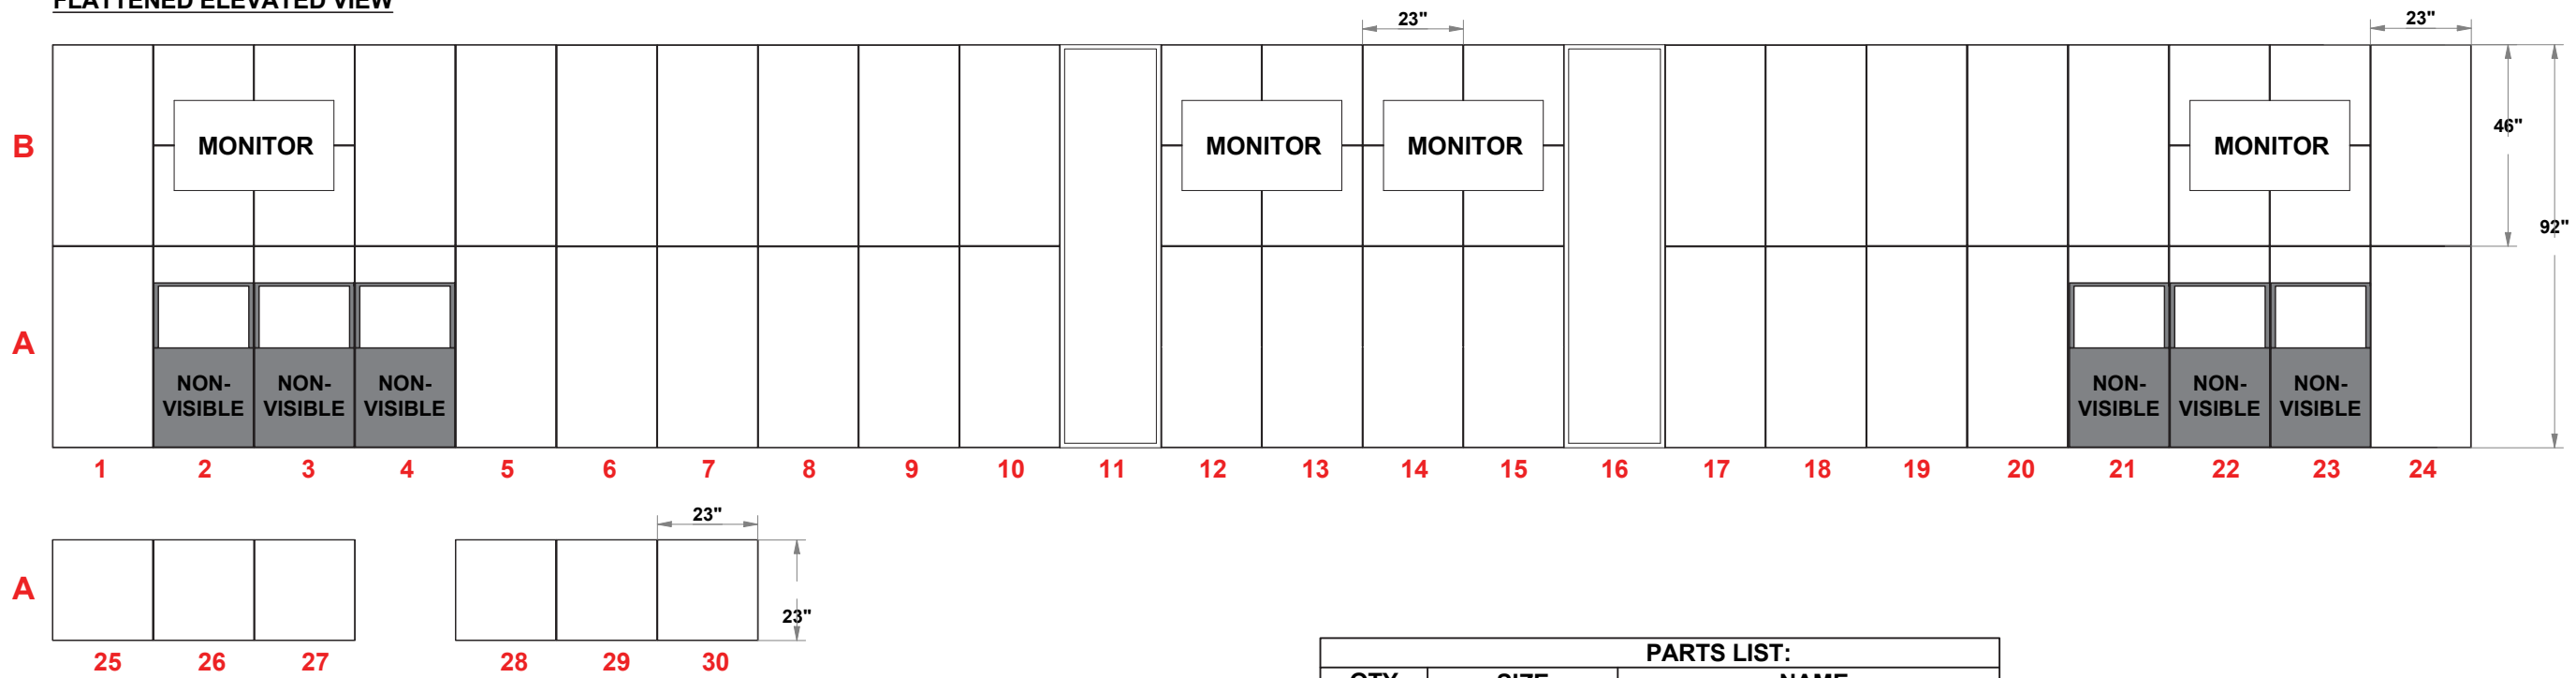

# PRELIMINARY GRAPHIC LAYOUT

**FLATTENED ELEVATED VIEW**

PARTS LIST:		
QTY	SIZE	NAME
36	23 X 46	DOUBLE QUAD
6	23 X 23	STANDARD QUAD
8	23 X 46	HINGED DOUBLE VERTICAL
2	23 X 92	BACKLIT GRAPHIC

**TOP VIEW**

**MultiQuad®**  
The Last Exhibit You'll Ever Buy

3401 Mary Taylor Road  
Birmingham, Alabama 35235  
(205) 439-8200

**KIT-MQ-WK30**

**10x40 MultiQuad®**