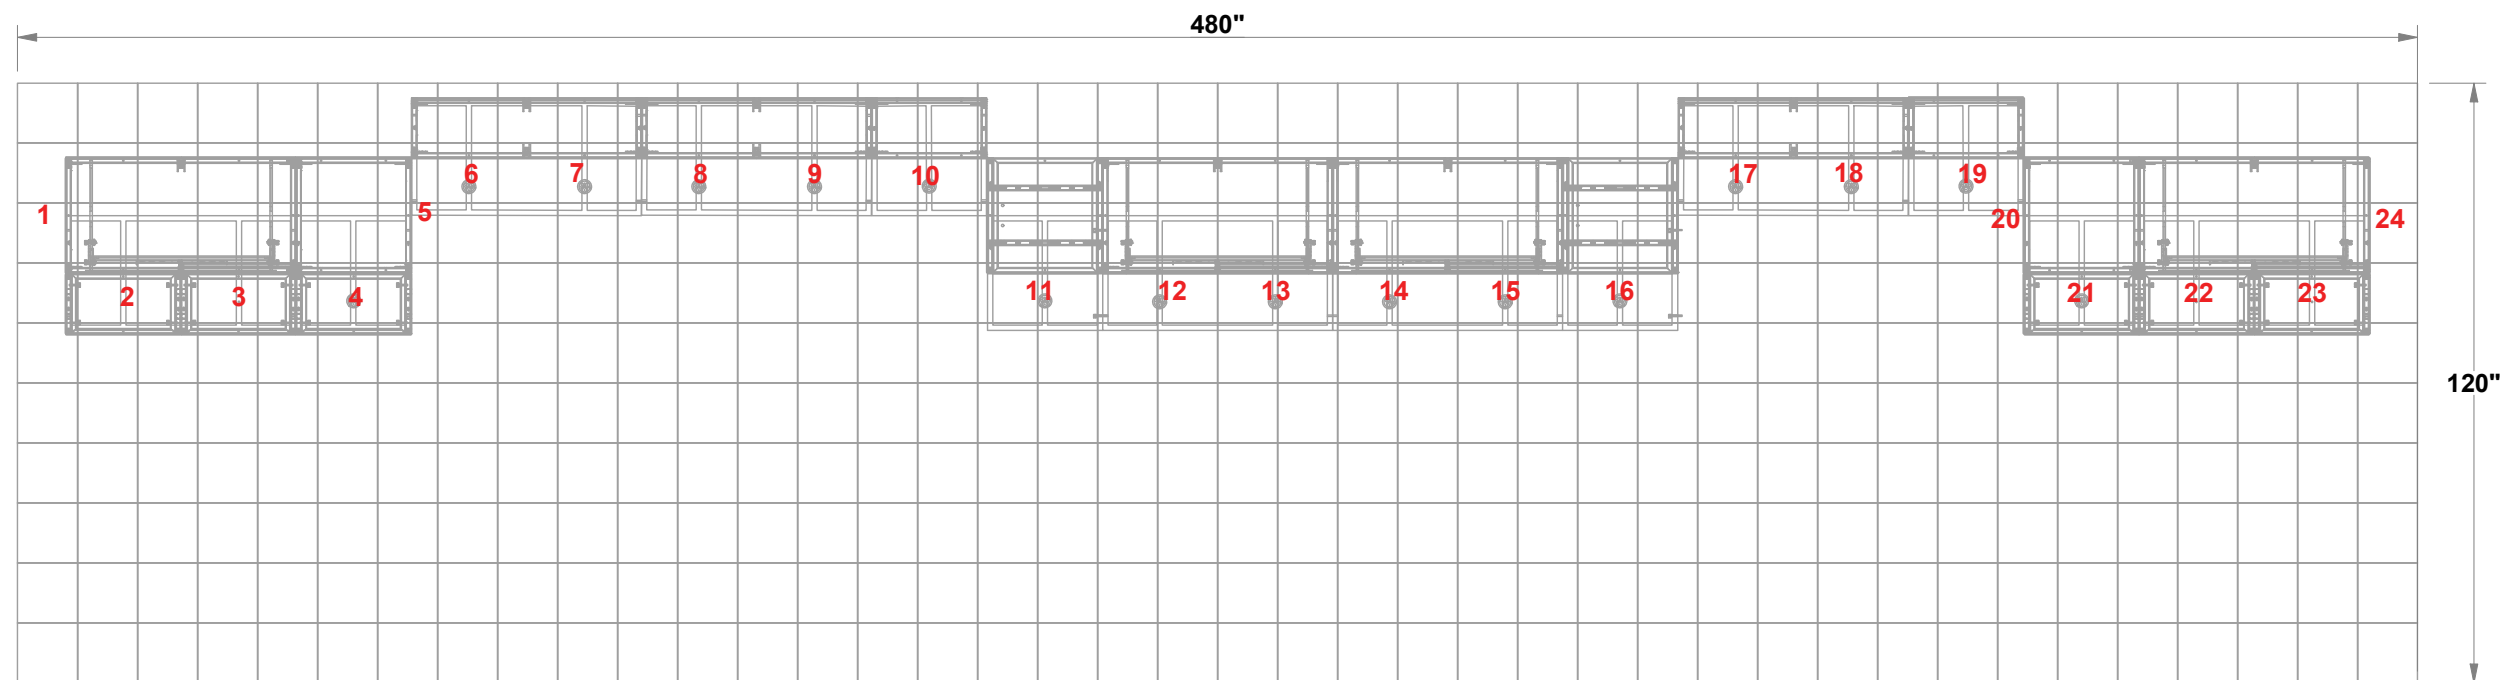

# PRELIMINARY GRAPHIC LAYOUT

**FLATTENED ELEVATED VIEW**

PARTS LIST:		
QTY	SIZE	NAME
36	23 X 46	DOUBLE QUAD
6	23 X 23	STANDARD QUAD
8	23 X 46	HINGED DOUBLE VERTICAL
2	23 X 92	BACKLIT GRAPHIC

**TOP VIEW**

**MultiQuad®**  
The Last Exhibit You'll Ever Buy

3401 Mary Taylor Road  
Birmingham, Alabama 35235  
(205) 439-8200

**KIT-MQ-WK30**

**10x40 MultiQuad®**