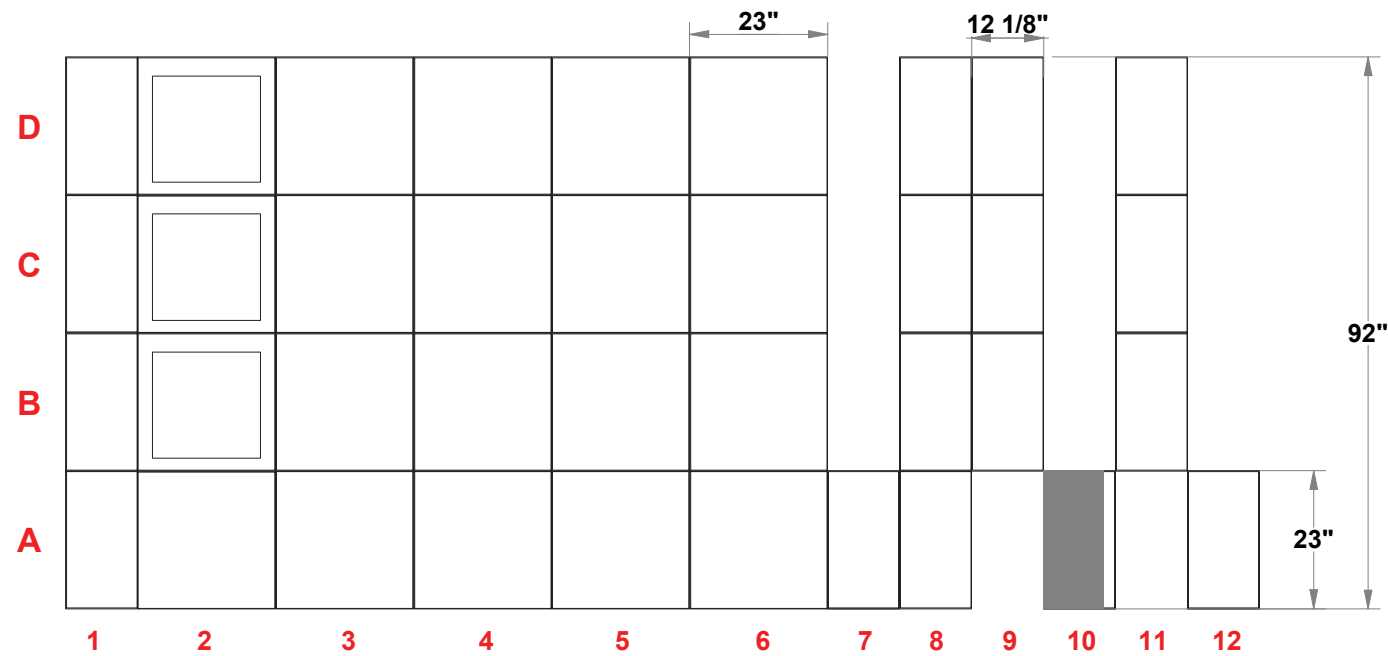

PRELIMINARY GRAPHIC LAYOUT

MultiQuad®
The Last Exhibit You'll Ever Buy

3401 Mary Taylor Road
Birmingham, Alabama 35235
(205) 439-8200

KIT-MQ-WK33

FLATTENED ELEVATED VIEW

TOP VIEW

PARTS LIST:		
QTY	SIZE	NAME
19	23 X 23	STANDARD QUAD
22	12.125 X 23	SIDE QUAD
5	23 X 23	SHOWCASE QUAD

10x10 MultiQuad®