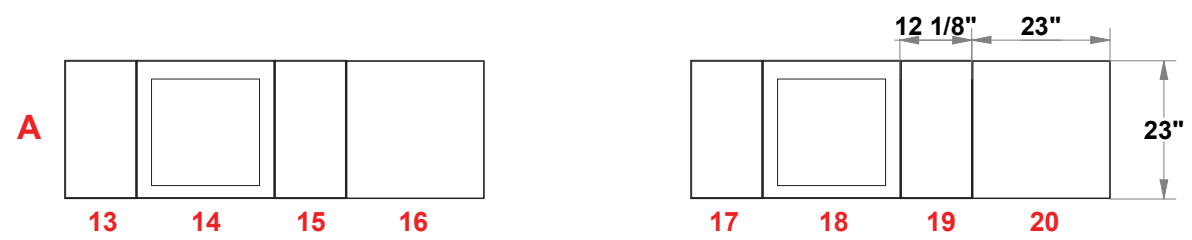

PRELIMINARY GRAPHIC LAYOUT

MultiQuad®
The Last Exhibit You'll Ever Buy

3401 Mary Taylor Road
Birmingham, Alabama 35235
(205) 439-8200

KIT-MQ-WK33

FLATTENED ELEVATED VIEW

TOP VIEW

PARTS LIST:		
QTY	SIZE	NAME
19	23 X 23	STANDARD QUAD
22	12.125 X 23	SIDE QUAD
5	23 X 23	SHOWCASE QUAD

10x10 MultiQuad®