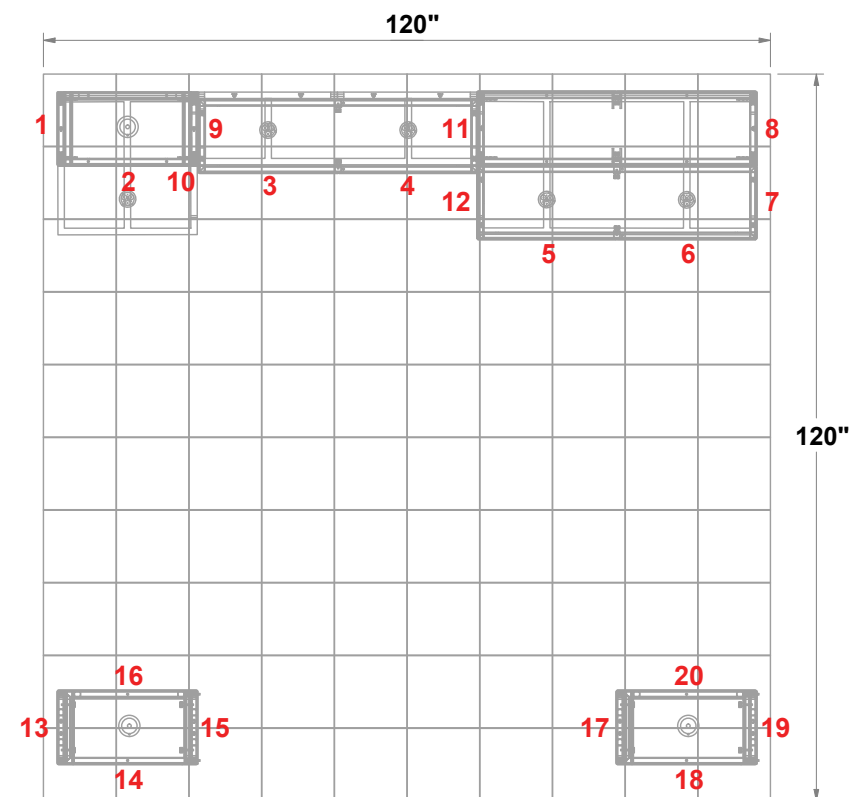

PRELIMINARY GRAPHIC LAYOUT

MultiQuad®
The Last Exhibit You'll Ever Buy

3401 Mary Taylor Road
Birmingham, Alabama 35235
(205) 439-8200

KIT-MQ-WK33

FLATTENED ELEVATED VIEW

TOP VIEW

PARTS LIST:		
QTY	SIZE	NAME
19	23 X 23	STANDARD QUAD
22	12.125 X 23	SIDE QUAD
5	23 X 23	SHOWCASE QUAD

10x10 MultiQuad®