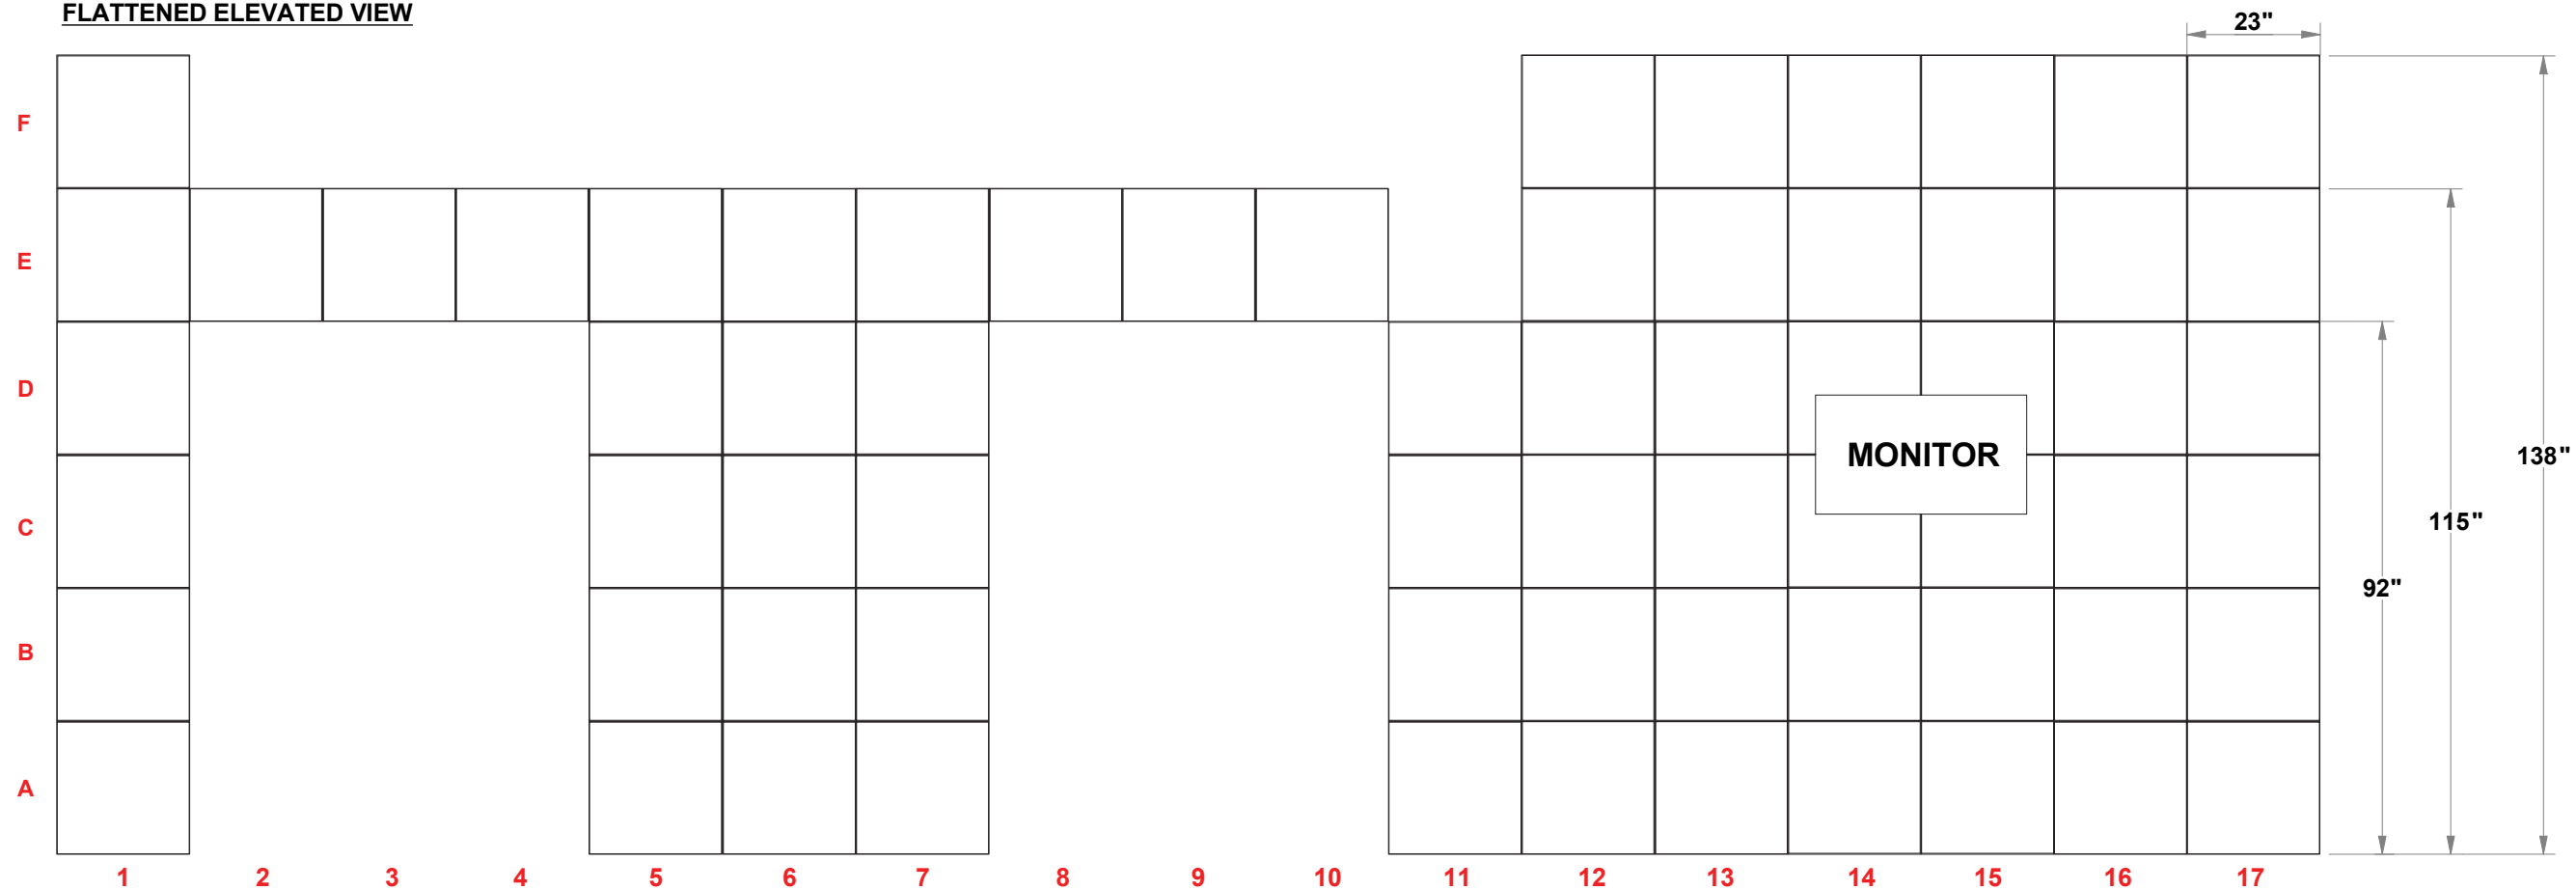

PARTS LIST:		
QTY	SIZE	NAME
114	23 X 23	STANDARD QUAD
2	23 X 46	HINGED DOUBLE VERTICAL
2	23 X 92	BACKLIT GRAPHIC

MultiQuad®
The Last Exhibit You'll Ever Buy

3401 Mary Taylor Road
Birmingham, Alabama 35235
(205) 439-8200

KIT-MQ-WK37

20 x 20 MultiQuad®