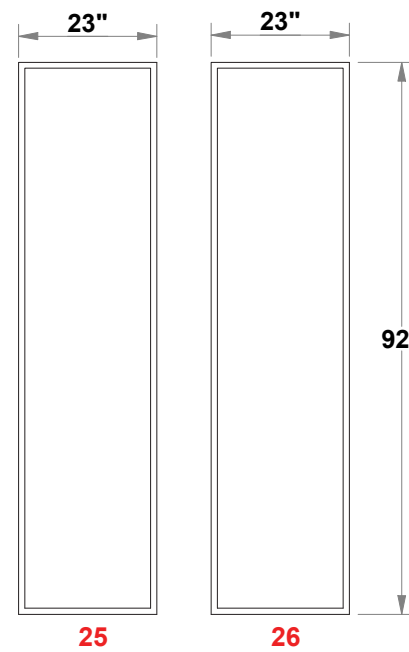

PRELIMINARY GRAPHIC LAYOUT

MultiQuad®
The Last Exhibit You'll Ever Buy

3401 Mary Taylor Road
Birmingham, Alabama 35235
(205) 439-8200

KIT-MQ-WK37

TOP VIEW

20 x 20 MultiQuad®

PRELIMINARY GRAPHIC LAYOUT

FLATTENED ELEVATED VIEW

PARTS LIST:		
QTY	SIZE	NAME
114	23 X 23	STANDARD QUAD
2	23 X 46	HINGED DOUBLE VERTICAL
2	23 X 92	BACKLIT GRAPHIC

MultiQuad®
The Last Exhibit You'll Ever Buy

3401 Mary Taylor Road
Birmingham, Alabama 35235
(205) 439-8200

KIT-MQ-WK37

20 x 20 MultiQuad®