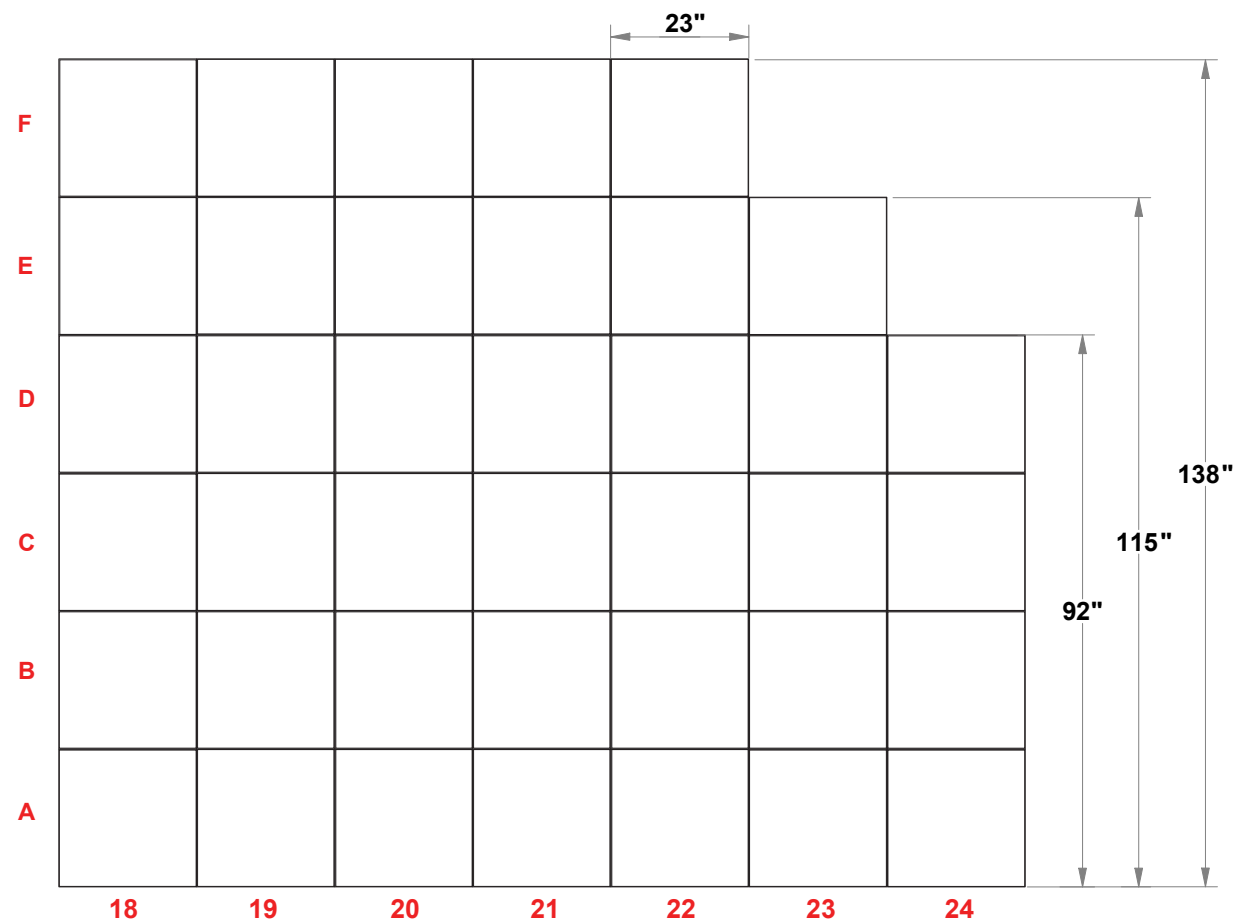

PRELIMINARY GRAPHIC LAYOUT

MultiQuad®
The Last Exhibit You'll Ever Buy

3401 Mary Taylor Road
Birmingham, Alabama 35235
(205) 439-8200

KIT-MQ-WK37

TOP VIEW

20 x 20 MultiQuad®

PRELIMINARY GRAPHIC LAYOUT

FLATTENED ELEVATED VIEW

PARTS LIST:		
QTY	SIZE	NAME
114	23 X 23	STANDARD QUAD
2	23 X 46	HINGED DOUBLE VERTICAL
2	23 X 92	BACKLIT GRAPHIC

MultiQuad®
The Last Exhibit You'll Ever Buy

3401 Mary Taylor Road
Birmingham, Alabama 35235
(205) 439-8200

KIT-MQ-WK37

20 x 20 MultiQuad®