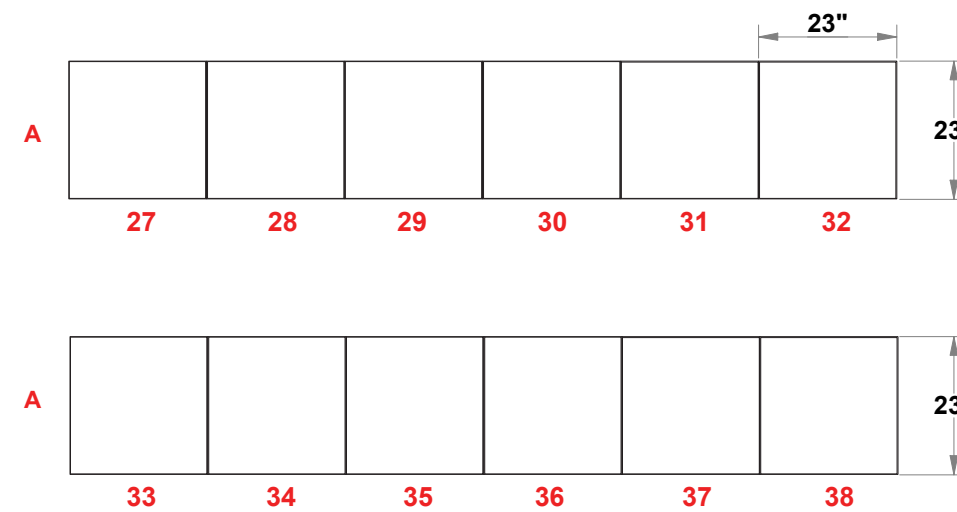

PRELIMINARY GRAPHIC LAYOUT

MultiQuad®
The Last Exhibit You'll Ever Buy

3401 Mary Taylor Road
Birmingham, Alabama 35235
(205) 439-8200

KIT-MQ-WK37

TOP VIEW

20 x 20 MultiQuad®

PRELIMINARY GRAPHIC LAYOUT

FLATTENED ELEVATED VIEW

PARTS LIST:		
QTY	SIZE	NAME
114	23 X 23	STANDARD QUAD
2	23 X 46	HINGED DOUBLE VERTICAL
2	23 X 92	BACKLIT GRAPHIC

MultiQuad®
The Last Exhibit You'll Ever Buy

3401 Mary Taylor Road
Birmingham, Alabama 35235
(205) 439-8200

KIT-MQ-WK37

20 x 20 MultiQuad®