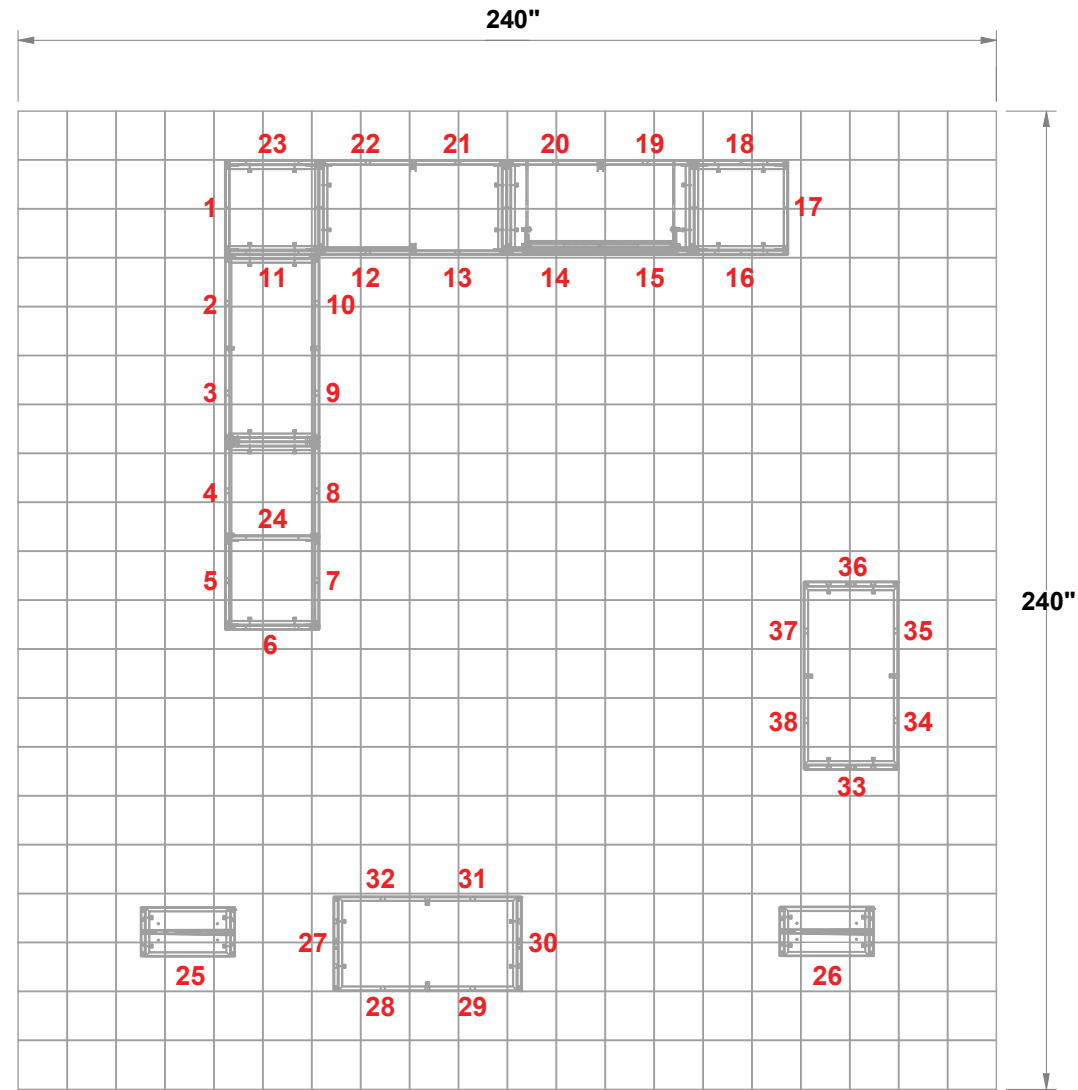

PRELIMINARY GRAPHIC LAYOUT

MultiQuad®
The Last Exhibit You'll Ever Buy

3401 Mary Taylor Road
Birmingham, Alabama 35235
(205) 439-8200

KIT-MQ-WK37

TOP VIEW

20 x 20 MultiQuad®

PRELIMINARY GRAPHIC LAYOUT

FLATTENED ELEVATED VIEW

PARTS LIST:		
QTY	SIZE	NAME
114	23 X 23	STANDARD QUAD
2	23 X 46	HINGED DOUBLE VERTICAL
2	23 X 92	BACKLIT GRAPHIC

MultiQuad®
The Last Exhibit You'll Ever Buy

3401 Mary Taylor Road
Birmingham, Alabama 35235
(205) 439-8200

KIT-MQ-WK37

20 x 20 MultiQuad®