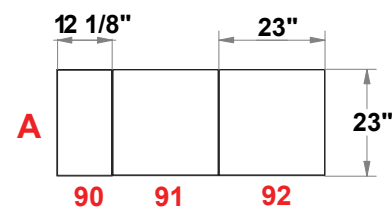

| PARTS LIST: | | |
|-------------|-------------|------------------|
| QTY | SIZE | NAME |
| 86 | 23 X 46 | DOUBLE QUAD |
| 12 | 12.125 X 46 | DOUBLE SIDE QUAD |
| 3 | 46 X 92 | BACKLIT GRAPHIC |

MultiQuad®
The Last Exhibit You'll Ever Buy

3401 Mary Taylor Road
Birmingham, Alabama 35235
(205) 439-8200

KIT-MQ-WK38

30 x 30 MultiQuad®

PRELIMINARY GRAPHIC LAYOUT

FLATTENED ELEVATED VIEW

| PARTS LIST: | | |
|-------------|-------------|------------------|
| QTY | SIZE | NAME |
| 16 | 23 X 46 | DOUBLE QUAD |
| 30 | 23 X 23 | STANDARD QUAD |
| 8 | 12.125 X 46 | DOUBLE SIDE QUAD |
| 4 | 12.125 X 23 | SIDE QUAD |
| 1 | 46 X 92 | BACKLIT GRAPHIC |