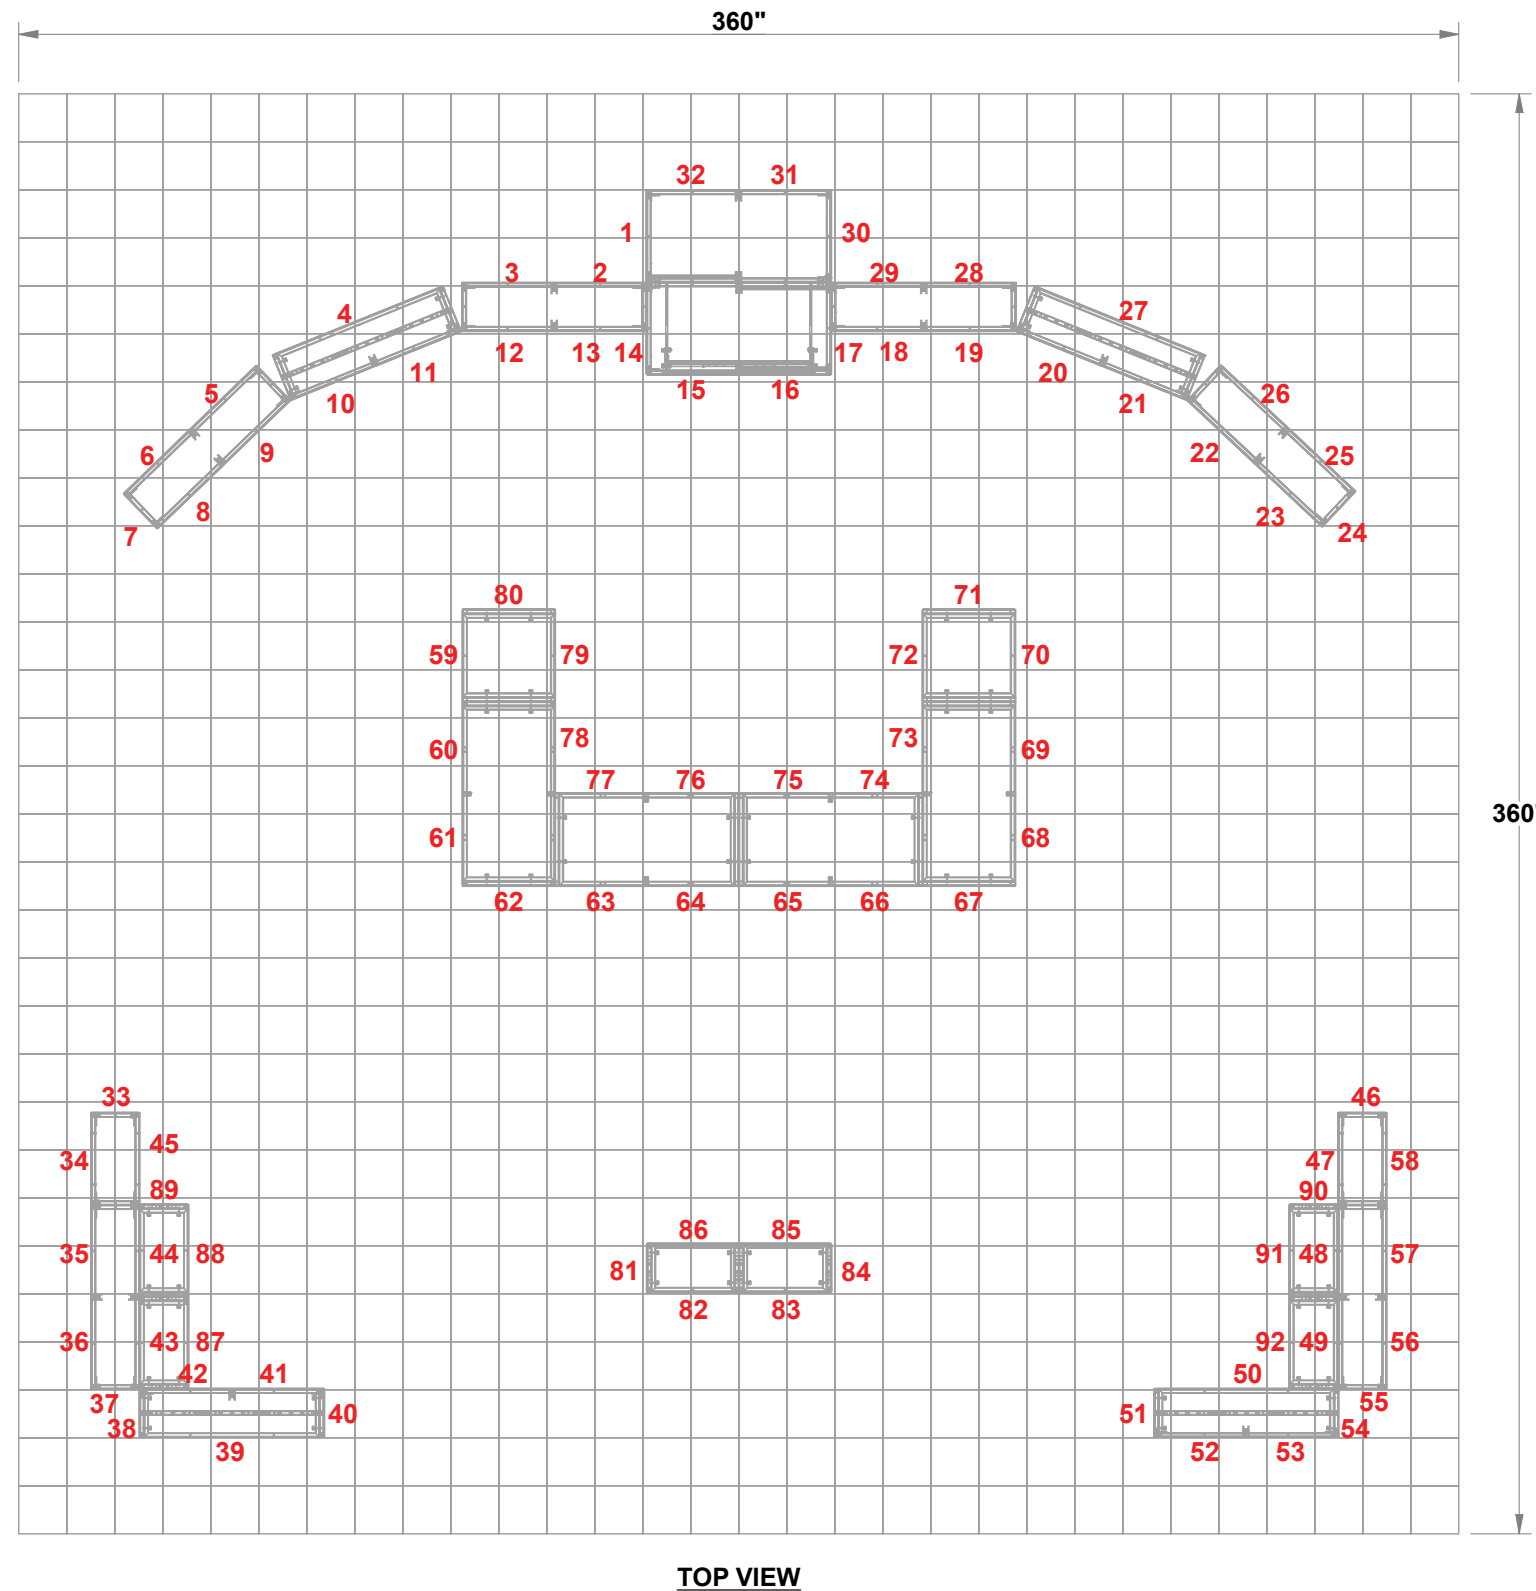

PRELIMINARY GRAPHIC LAYOUT

MultiQuad®
The Last Exhibit You'll Ever Buy

3401 Mary Taylor Road
Birmingham, Alabama 35235
(205) 439-8200

KIT-MQ-WK38

30 x 30 MultiQuad®

| PARTS LIST: | | |
|-------------|-------------|------------------|
| QTY | SIZE | NAME |
| 102 | 23 X 46 | DOUBLE QUAD |
| 30 | 23 X 23 | STANDARD QUAD |
| 20 | 12.125 X 46 | DOUBLE SIDE QUAD |
| 4 | 12.125 X 23 | SIDE QUAD |
| 4 | 46 X 92 | BACKLIT GRAPHIC |

PRELIMINARY GRAPHIC LAYOUT

MultiQuad®
The Last Exhibit You'll Ever Buy

3401 Mary Taylor Road
Birmingham, Alabama 35235
(205) 439-8200

KIT-MQ-WK38

30 x 30 MultiQuad®

PRELIMINARY GRAPHIC LAYOUT

FLATTENED ELEVATED VIEW

| PARTS LIST: | | |
|-------------|-------------|------------------|
| QTY | SIZE | NAME |
| 86 | 23 X 46 | DOUBLE QUAD |
| 12 | 12.125 X 46 | DOUBLE SIDE QUAD |
| 3 | 46 X 92 | BACKLIT GRAPHIC |

MultiQuad®
The Last Exhibit You'll Ever Buy

3401 Mary Taylor Road
Birmingham, Alabama 35235
(205) 439-8200

KIT-MQ-WK38

30 x 30 MultiQuad®

PRELIMINARY GRAPHIC LAYOUT

FLATTENED ELEVATED VIEW

| PARTS LIST: | | |
|-------------|-------------|------------------|
| QTY | SIZE | NAME |
| 16 | 23 X 46 | DOUBLE QUAD |
| 30 | 23 X 23 | STANDARD QUAD |
| 8 | 12.125 X 46 | DOUBLE SIDE QUAD |
| 4 | 12.125 X 23 | SIDE QUAD |
| 1 | 46 X 92 | BACKLIT GRAPHIC |