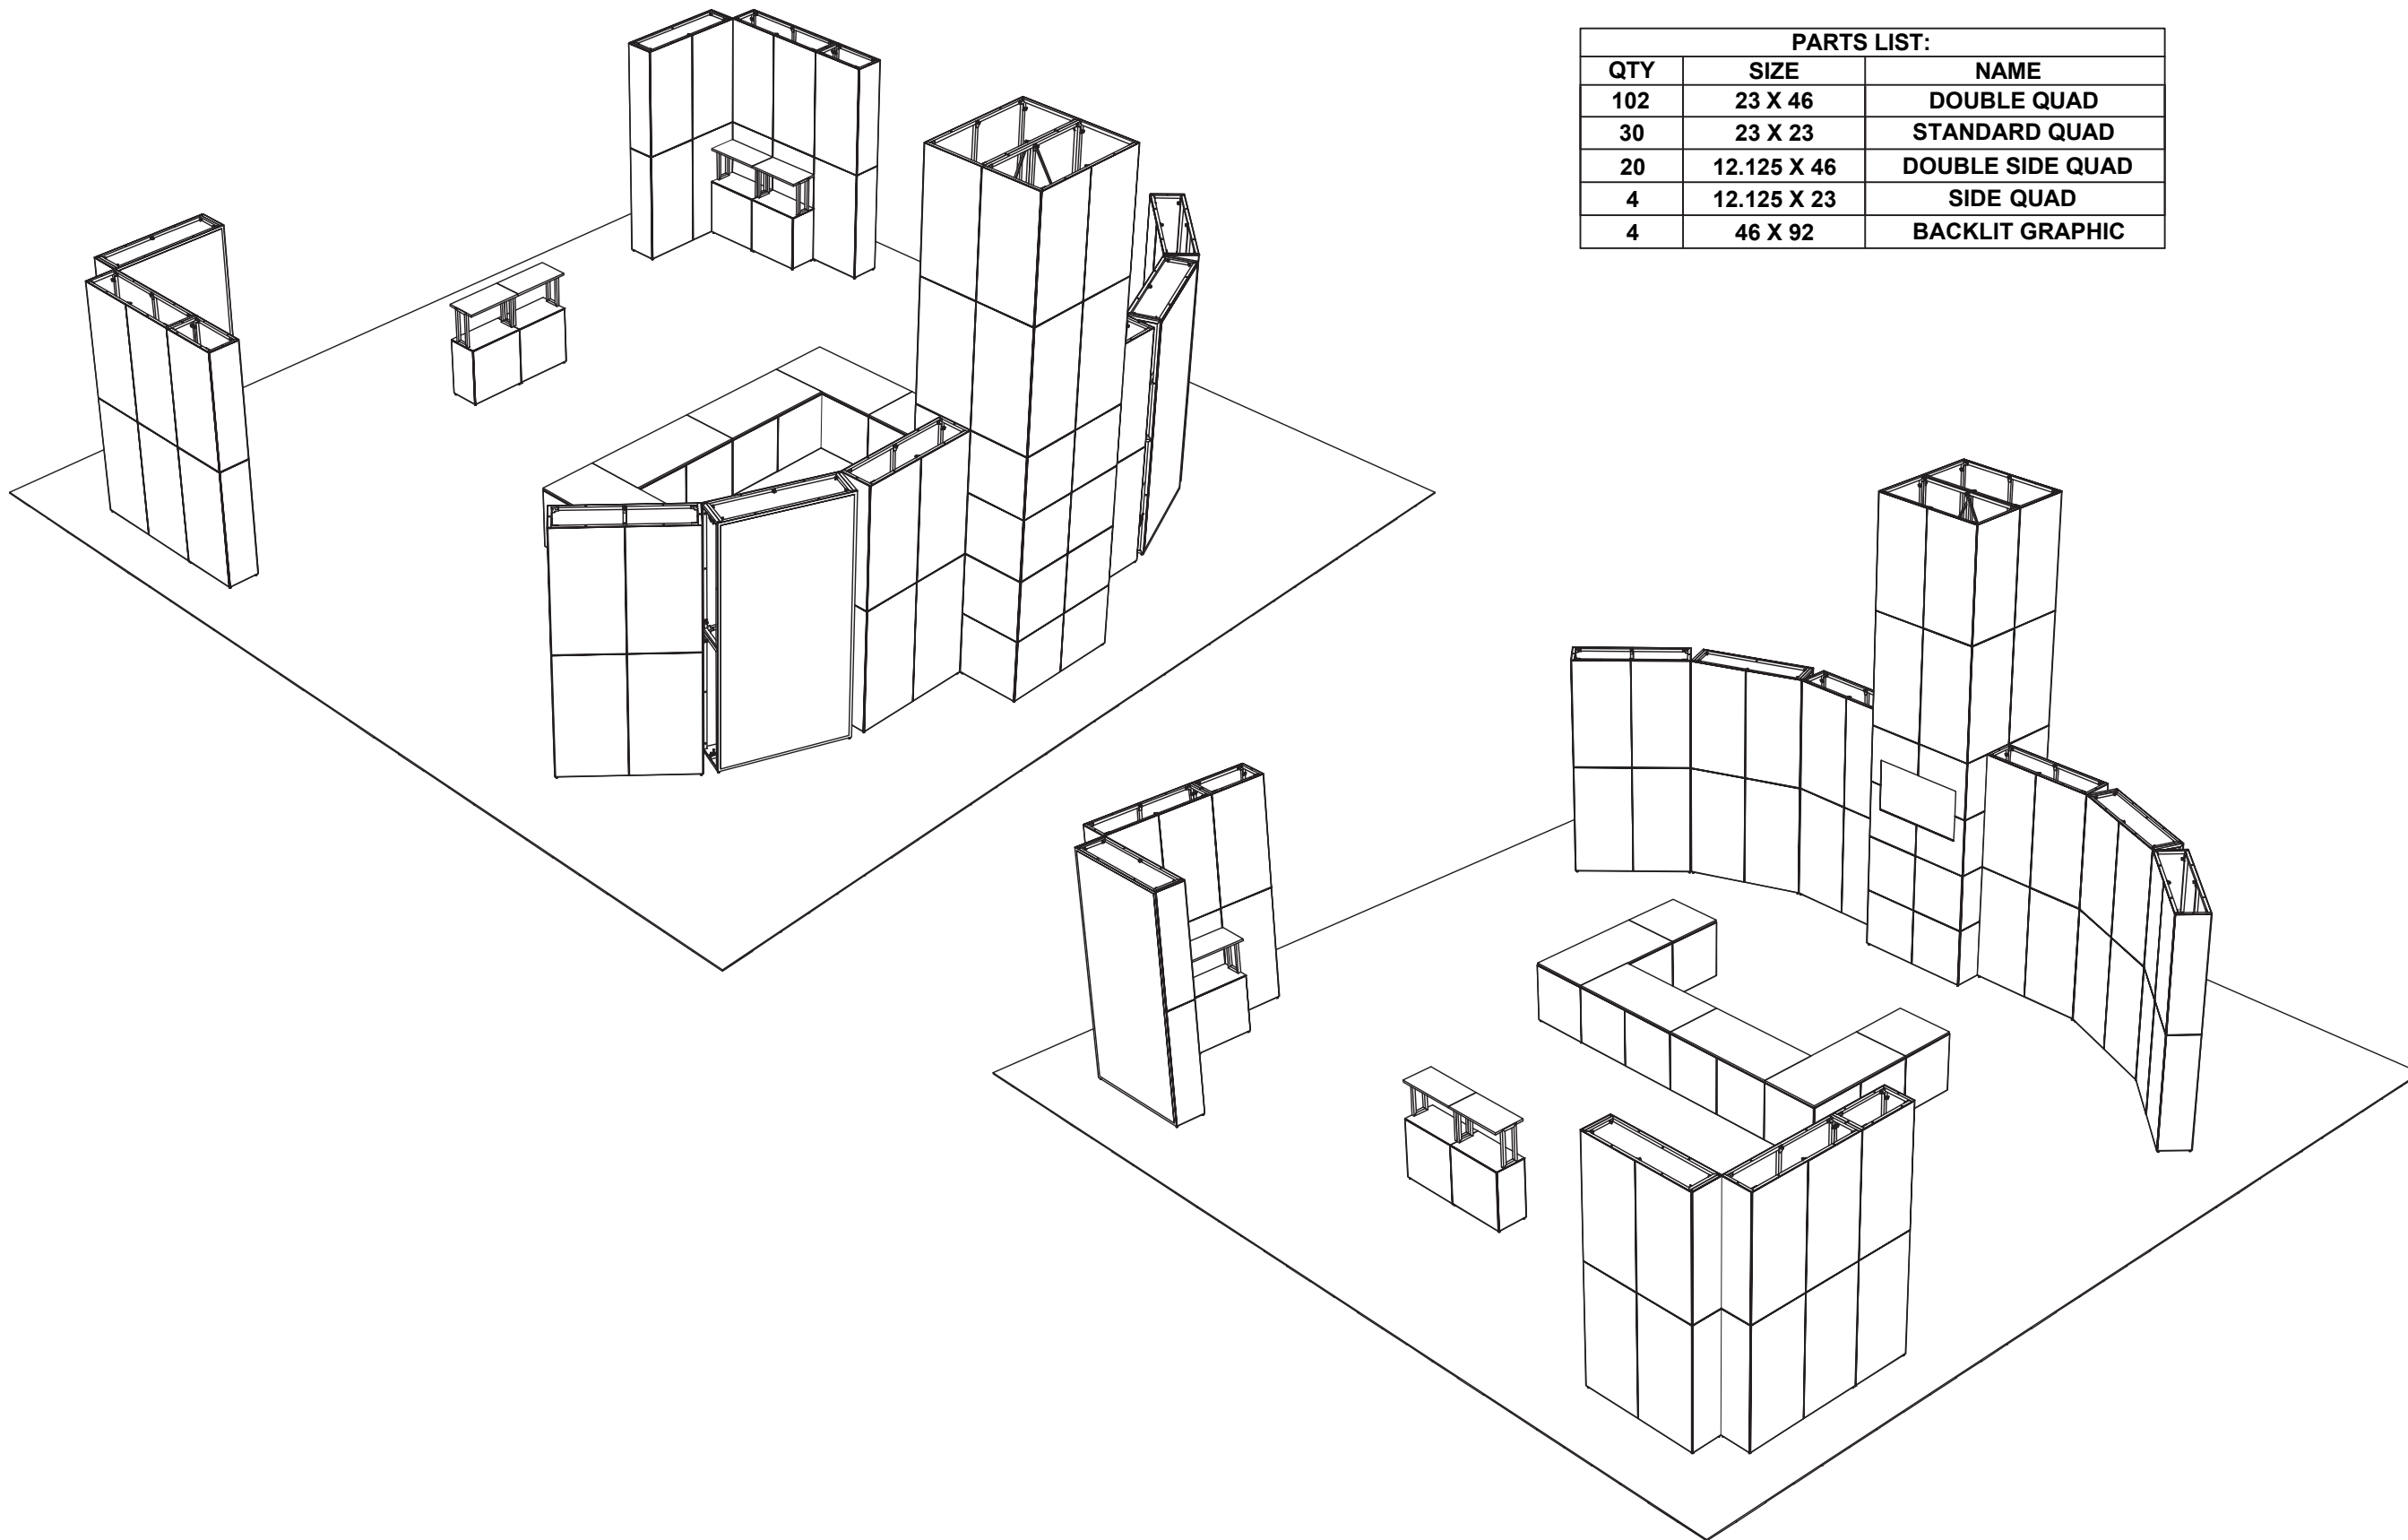

PRELIMINARY GRAPHIC LAYOUT

MultiQuad®
The Last Exhibit You'll Ever Buy

3401 Mary Taylor Road
Birmingham, Alabama 35235
(205) 439-8200

KIT-MQ-WK38

30 x 30 MultiQuad®

| PARTS LIST: | | |
|-------------|-------------|------------------|
| QTY | SIZE | NAME |
| 102 | 23 X 46 | DOUBLE QUAD |
| 30 | 23 X 23 | STANDARD QUAD |
| 20 | 12.125 X 46 | DOUBLE SIDE QUAD |
| 4 | 12.125 X 23 | SIDE QUAD |
| 4 | 46 X 92 | BACKLIT GRAPHIC |

PRELIMINARY GRAPHIC LAYOUT

MultiQuad®
The Last Exhibit You'll Ever Buy

3401 Mary Taylor Road
Birmingham, Alabama 35235
(205) 439-8200

KIT-MQ-WK38

30 x 30 MultiQuad®

PRELIMINARY GRAPHIC LAYOUT

FLATTENED ELEVATED VIEW

| PARTS LIST: | | |
|-------------|-------------|------------------|
| QTY | SIZE | NAME |
| 86 | 23 X 46 | DOUBLE QUAD |
| 12 | 12.125 X 46 | DOUBLE SIDE QUAD |
| 3 | 46 X 92 | BACKLIT GRAPHIC |

MultiQuad®
The Last Exhibit You'll Ever Buy

3401 Mary Taylor Road
Birmingham, Alabama 35235
(205) 439-8200

KIT-MQ-WK38

30 x 30 MultiQuad®

PRELIMINARY GRAPHIC LAYOUT

FLATTENED ELEVATED VIEW

| PARTS LIST: | | |
|-------------|-------------|------------------|
| QTY | SIZE | NAME |
| 16 | 23 X 46 | DOUBLE QUAD |
| 30 | 23 X 23 | STANDARD QUAD |
| 8 | 12.125 X 46 | DOUBLE SIDE QUAD |
| 4 | 12.125 X 23 | SIDE QUAD |
| 1 | 46 X 92 | BACKLIT GRAPHIC |