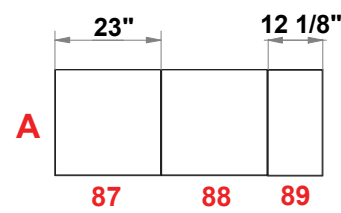

| PARTS LIST: | | |
|-------------|-------------|------------------|
| QTY | SIZE | NAME |
| 86 | 23 X 46 | DOUBLE QUAD |
| 12 | 12.125 X 46 | DOUBLE SIDE QUAD |
| 3 | 46 X 92 | BACKLIT GRAPHIC |

MultiQuad®
The Last Exhibit You'll Ever Buy

3401 Mary Taylor Road
Birmingham, Alabama 35235
(205) 439-8200

KIT-MQ-WK38

30 x 30 MultiQuad®

PRELIMINARY GRAPHIC LAYOUT

FLATTENED ELEVATED VIEW

| PARTS LIST: | | |
|-------------|-------------|------------------|
| QTY | SIZE | NAME |
| 16 | 23 X 46 | DOUBLE QUAD |
| 30 | 23 X 23 | STANDARD QUAD |
| 8 | 12.125 X 46 | DOUBLE SIDE QUAD |
| 4 | 12.125 X 23 | SIDE QUAD |
| 1 | 46 X 92 | BACKLIT GRAPHIC |