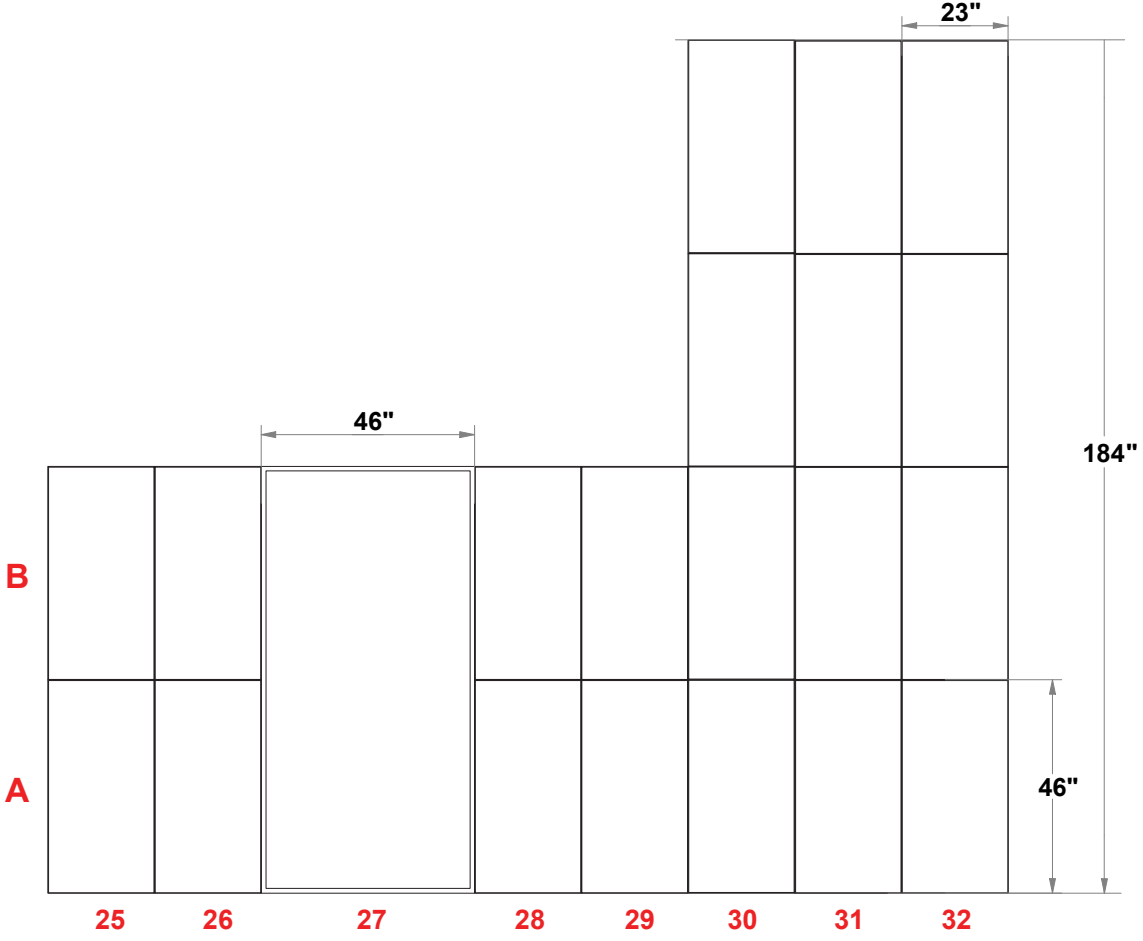

PRELIMINARY GRAPHIC LAYOUT

MultiQuad®
The Last Exhibit You'll Ever Buy

3401 Mary Taylor Road
Birmingham, Alabama 35235
(205) 439-8200

KIT-MQ-WK38

30 x 30 MultiQuad®

| PARTS LIST: | | |
|-------------|-------------|------------------|
| QTY | SIZE | NAME |
| 102 | 23 X 46 | DOUBLE QUAD |
| 30 | 23 X 23 | STANDARD QUAD |
| 20 | 12.125 X 46 | DOUBLE SIDE QUAD |
| 4 | 12.125 X 23 | SIDE QUAD |
| 4 | 46 X 92 | BACKLIT GRAPHIC |

PRELIMINARY GRAPHIC LAYOUT

MultiQuad®
The Last Exhibit You'll Ever Buy

3401 Mary Taylor Road
Birmingham, Alabama 35235
(205) 439-8200

KIT-MQ-WK38

30 x 30 MultiQuad®

PRELIMINARY GRAPHIC LAYOUT

FLATTENED ELEVATED VIEW

| PARTS LIST: | | |
|-------------|-------------|------------------|
| QTY | SIZE | NAME |
| 86 | 23 X 46 | DOUBLE QUAD |
| 12 | 12.125 X 46 | DOUBLE SIDE QUAD |
| 3 | 46 X 92 | BACKLIT GRAPHIC |

MultiQuad®
The Last Exhibit You'll Ever Buy

3401 Mary Taylor Road
Birmingham, Alabama 35235
(205) 439-8200

KIT-MQ-WK38

30 x 30 MultiQuad®

PRELIMINARY GRAPHIC LAYOUT

FLATTENED ELEVATED VIEW

| PARTS LIST: | | |
|-------------|-------------|------------------|
| QTY | SIZE | NAME |
| 16 | 23 X 46 | DOUBLE QUAD |
| 30 | 23 X 23 | STANDARD QUAD |
| 8 | 12.125 X 46 | DOUBLE SIDE QUAD |
| 4 | 12.125 X 23 | SIDE QUAD |
| 1 | 46 X 92 | BACKLIT GRAPHIC |