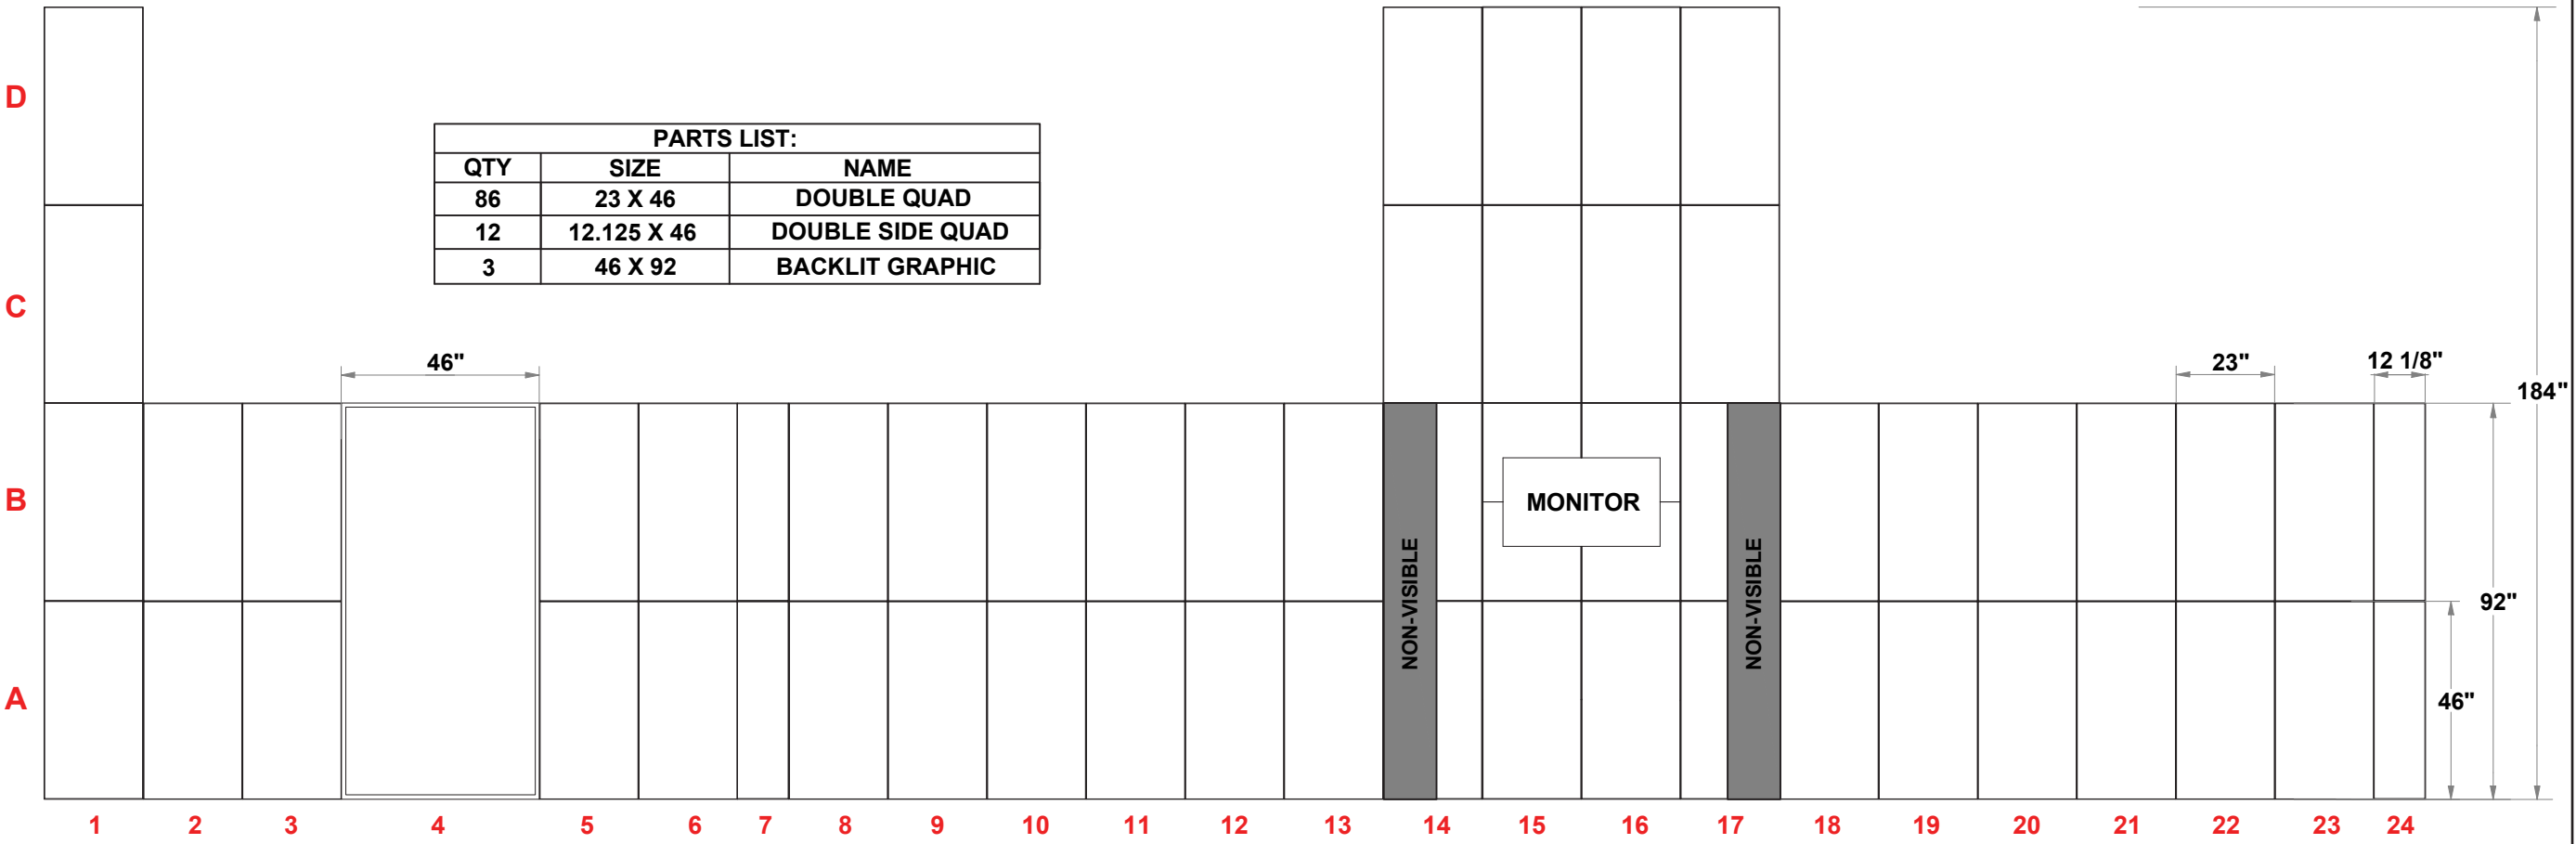

PRELIMINARY GRAPHIC LAYOUT

MultiQuad®
The Last Exhibit You'll Ever Buy

3401 Mary Taylor Road
Birmingham, Alabama 35235
(205) 439-8200

KIT-MQ-WK38

30 x 30 MultiQuad®

| PARTS LIST: | | |
|-------------|-------------|------------------|
| QTY | SIZE | NAME |
| 102 | 23 X 46 | DOUBLE QUAD |
| 30 | 23 X 23 | STANDARD QUAD |
| 20 | 12.125 X 46 | DOUBLE SIDE QUAD |
| 4 | 12.125 X 23 | SIDE QUAD |
| 4 | 46 X 92 | BACKLIT GRAPHIC |

PRELIMINARY GRAPHIC LAYOUT

MultiQuad®
The Last Exhibit You'll Ever Buy

3401 Mary Taylor Road
Birmingham, Alabama 35235
(205) 439-8200

KIT-MQ-WK38

30 x 30 MultiQuad®

PRELIMINARY GRAPHIC LAYOUT

FLATTENED ELEVATED VIEW

| PARTS LIST: | | |
|-------------|-------------|------------------|
| QTY | SIZE | NAME |
| 86 | 23 X 46 | DOUBLE QUAD |
| 12 | 12.125 X 46 | DOUBLE SIDE QUAD |
| 3 | 46 X 92 | BACKLIT GRAPHIC |

MultiQuad®
The Last Exhibit You'll Ever Buy

3401 Mary Taylor Road
Birmingham, Alabama 35235
(205) 439-8200

KIT-MQ-WK38

30 x 30 MultiQuad®

PRELIMINARY GRAPHIC LAYOUT

FLATTENED ELEVATED VIEW

| PARTS LIST: | | |
|-------------|-------------|------------------|
| QTY | SIZE | NAME |
| 16 | 23 X 46 | DOUBLE QUAD |
| 30 | 23 X 23 | STANDARD QUAD |
| 8 | 12.125 X 46 | DOUBLE SIDE QUAD |
| 4 | 12.125 X 23 | SIDE QUAD |
| 1 | 46 X 92 | BACKLIT GRAPHIC |