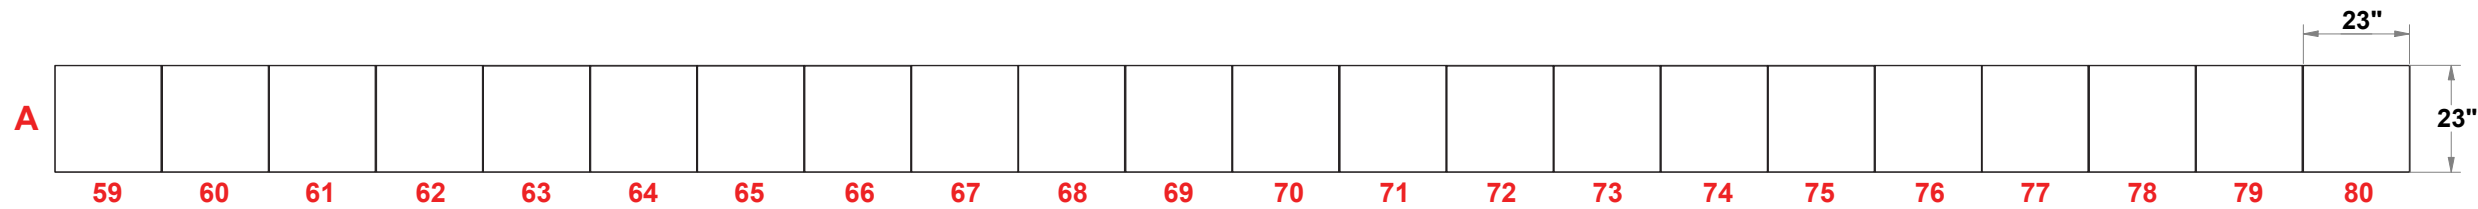

| PARTS LIST: | | |
|-------------|-------------|------------------|
| QTY | SIZE | NAME |
| 86 | 23 X 46 | DOUBLE QUAD |
| 12 | 12.125 X 46 | DOUBLE SIDE QUAD |
| 3 | 46 X 92 | BACKLIT GRAPHIC |

MultiQuad®
The Last Exhibit You'll Ever Buy

3401 Mary Taylor Road
Birmingham, Alabama 35235
(205) 439-8200

KIT-MQ-WK38

30 x 30 MultiQuad®

PRELIMINARY GRAPHIC LAYOUT

FLATTENED ELEVATED VIEW

| PARTS LIST: | | |
|-------------|-------------|------------------|
| QTY | SIZE | NAME |
| 16 | 23 X 46 | DOUBLE QUAD |
| 30 | 23 X 23 | STANDARD QUAD |
| 8 | 12.125 X 46 | DOUBLE SIDE QUAD |
| 4 | 12.125 X 23 | SIDE QUAD |
| 1 | 46 X 92 | BACKLIT GRAPHIC |