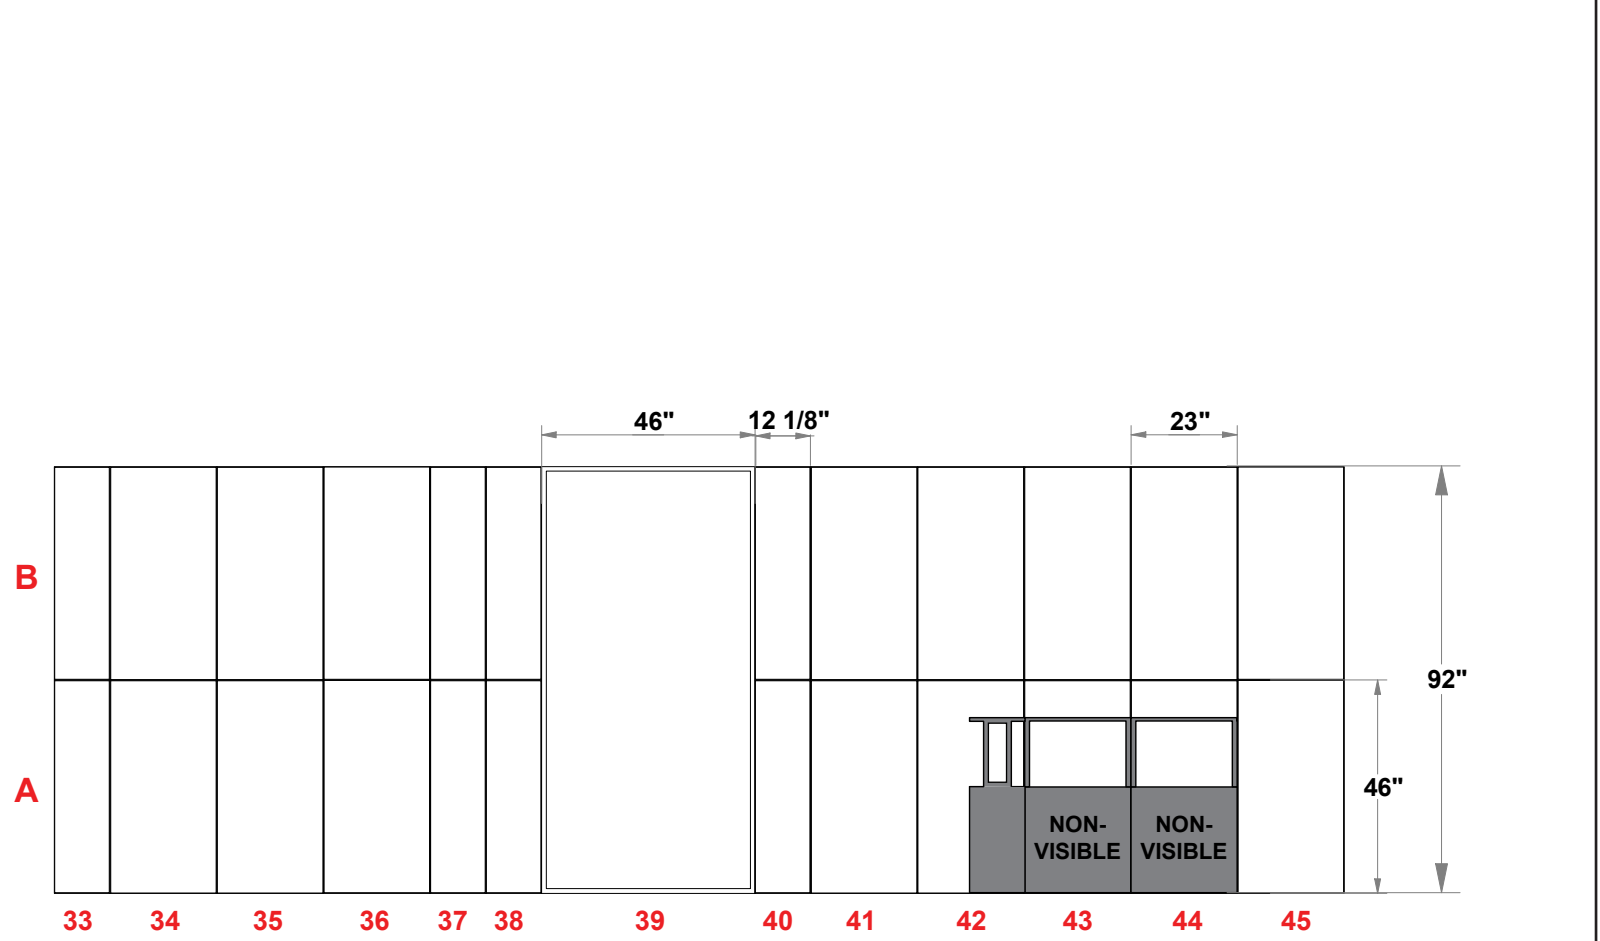

PRELIMINARY GRAPHIC LAYOUT

MultiQuad®
The Last Exhibit You'll Ever Buy

3401 Mary Taylor Road
Birmingham, Alabama 35235
(205) 439-8200

KIT-MQ-WK38

30 x 30 MultiQuad®

| PARTS LIST: | | |
|-------------|-------------|------------------|
| QTY | SIZE | NAME |
| 102 | 23 X 46 | DOUBLE QUAD |
| 30 | 23 X 23 | STANDARD QUAD |
| 20 | 12.125 X 46 | DOUBLE SIDE QUAD |
| 4 | 12.125 X 23 | SIDE QUAD |
| 4 | 46 X 92 | BACKLIT GRAPHIC |

PRELIMINARY GRAPHIC LAYOUT

MultiQuad®
The Last Exhibit You'll Ever Buy

3401 Mary Taylor Road
Birmingham, Alabama 35235
(205) 439-8200

KIT-MQ-WK38

30 x 30 MultiQuad®

PRELIMINARY GRAPHIC LAYOUT

FLATTENED ELEVATED VIEW

| PARTS LIST: | | |
|-------------|-------------|------------------|
| QTY | SIZE | NAME |
| 86 | 23 X 46 | DOUBLE QUAD |
| 12 | 12.125 X 46 | DOUBLE SIDE QUAD |
| 3 | 46 X 92 | BACKLIT GRAPHIC |

MultiQuad®
The Last Exhibit You'll Ever Buy

3401 Mary Taylor Road
Birmingham, Alabama 35235
(205) 439-8200

KIT-MQ-WK38

30 x 30 MultiQuad®

PRELIMINARY GRAPHIC LAYOUT

FLATTENED ELEVATED VIEW

| PARTS LIST: | | |
|-------------|-------------|------------------|
| QTY | SIZE | NAME |
| 16 | 23 X 46 | DOUBLE QUAD |
| 30 | 23 X 23 | STANDARD QUAD |
| 8 | 12.125 X 46 | DOUBLE SIDE QUAD |
| 4 | 12.125 X 23 | SIDE QUAD |
| 1 | 46 X 92 | BACKLIT GRAPHIC |