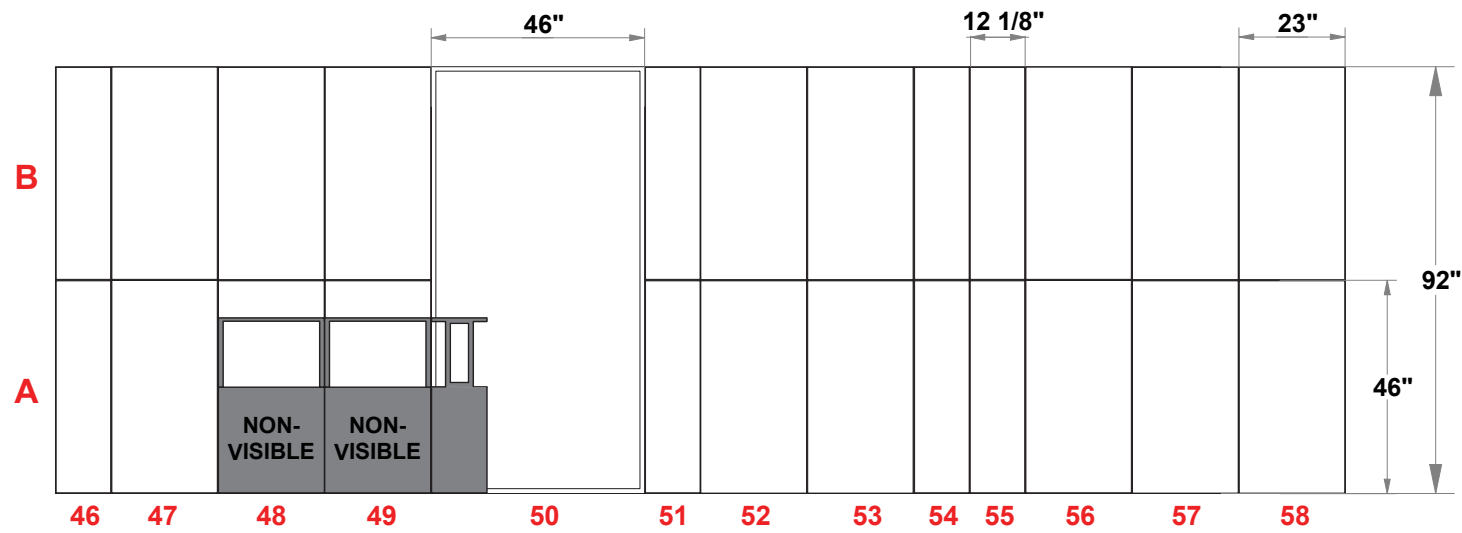

| PARTS LIST: | | |
|-------------|-------------|------------------|
| QTY | SIZE | NAME |
| 86 | 23 X 46 | DOUBLE QUAD |
| 12 | 12.125 X 46 | DOUBLE SIDE QUAD |
| 3 | 46 X 92 | BACKLIT GRAPHIC |

MultiQuad®
The Last Exhibit You'll Ever Buy

3401 Mary Taylor Road
Birmingham, Alabama 35235
(205) 439-8200

KIT-MQ-WK38

30 x 30 MultiQuad®

PRELIMINARY GRAPHIC LAYOUT

FLATTENED ELEVATED VIEW

| PARTS LIST: | | |
|-------------|-------------|------------------|
| QTY | SIZE | NAME |
| 16 | 23 X 46 | DOUBLE QUAD |
| 30 | 23 X 23 | STANDARD QUAD |
| 8 | 12.125 X 46 | DOUBLE SIDE QUAD |
| 4 | 12.125 X 23 | SIDE QUAD |
| 1 | 46 X 92 | BACKLIT GRAPHIC |