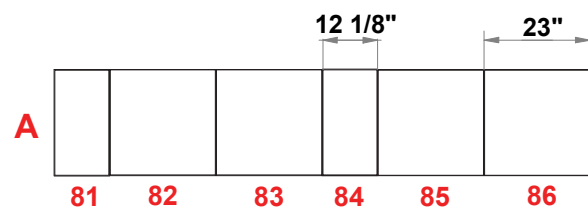

| PARTS LIST: | | |
|-------------|-------------|------------------|
| QTY | SIZE | NAME |
| 86 | 23 X 46 | DOUBLE QUAD |
| 12 | 12.125 X 46 | DOUBLE SIDE QUAD |
| 3 | 46 X 92 | BACKLIT GRAPHIC |

MultiQuad®
The Last Exhibit You'll Ever Buy

3401 Mary Taylor Road
Birmingham, Alabama 35235
(205) 439-8200

KIT-MQ-WK38

30 x 30 MultiQuad®

PRELIMINARY GRAPHIC LAYOUT

FLATTENED ELEVATED VIEW

| PARTS LIST: | | |
|-------------|-------------|------------------|
| QTY | SIZE | NAME |
| 16 | 23 X 46 | DOUBLE QUAD |
| 30 | 23 X 23 | STANDARD QUAD |
| 8 | 12.125 X 46 | DOUBLE SIDE QUAD |
| 4 | 12.125 X 23 | SIDE QUAD |
| 1 | 46 X 92 | BACKLIT GRAPHIC |