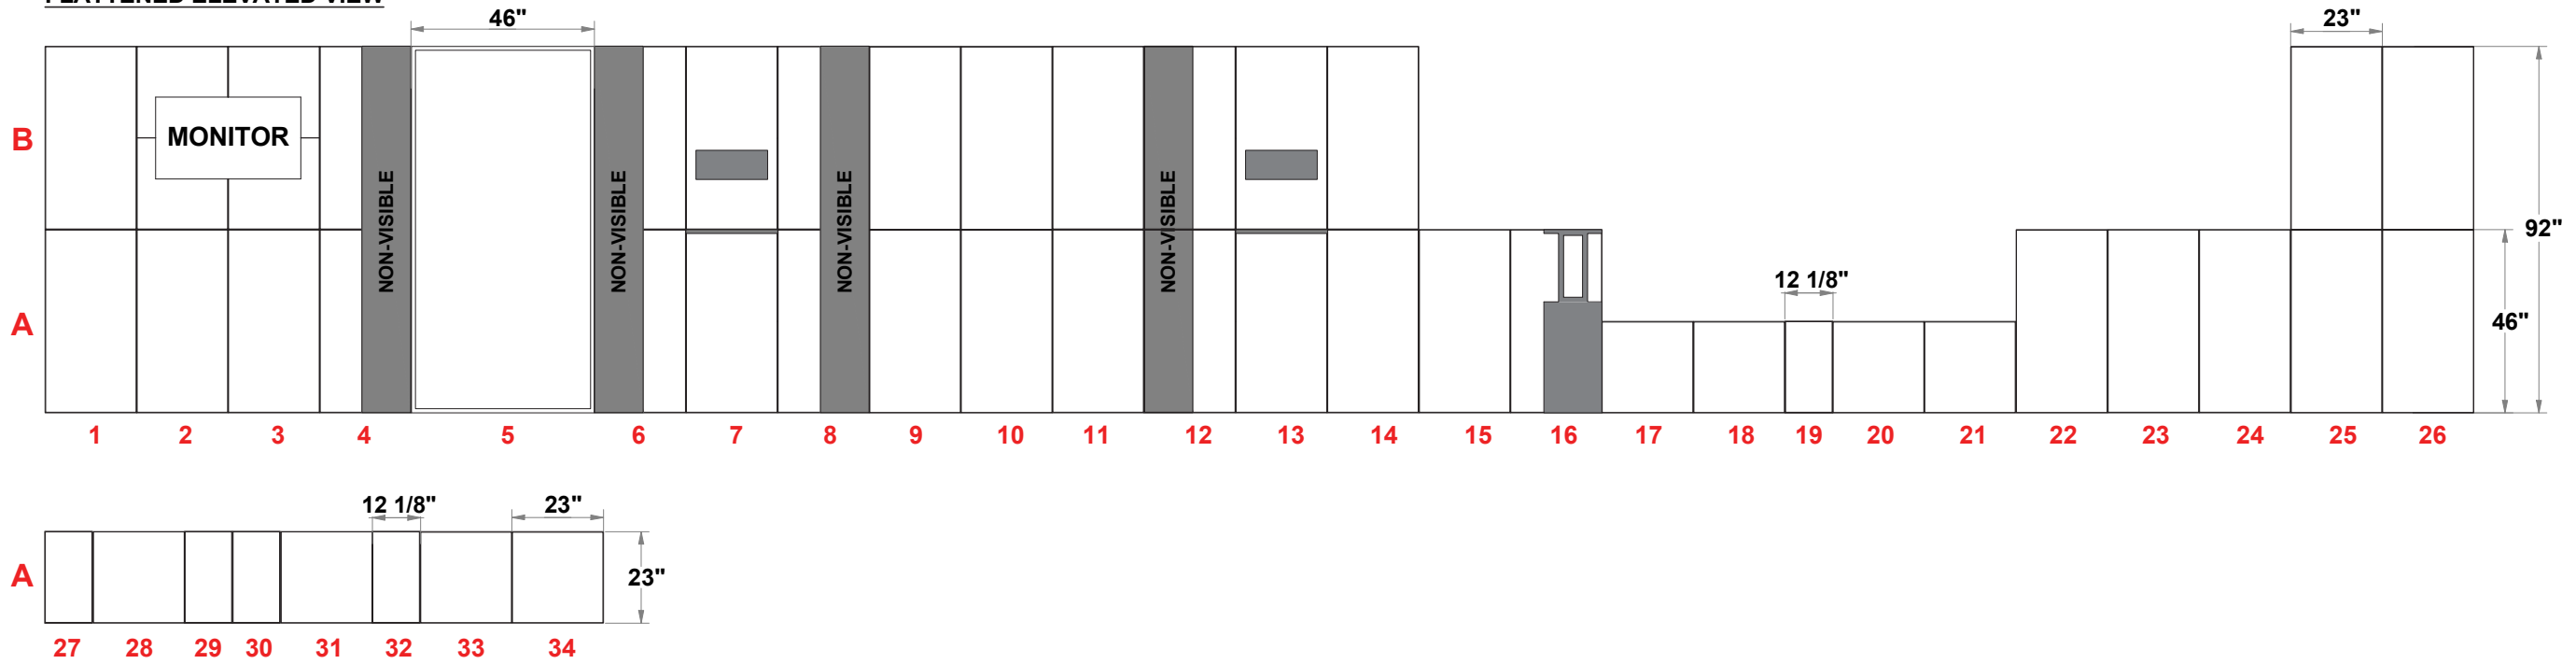

PRELIMINARY GRAPHIC LAYOUT

FLATTENED ELEVATED VIEW

PARTS LIST:		
QTY	SIZE	NAME
33	23 X 46	DOUBLE QUAD
8	23 X 23	STANDARD QUAD
5	12.125 X 23	SIDE QUAD
2	23 X 46	HINGED DOUBLE VERTICAL
1	46 X 92	BACKLIT GRAPHIC

MultiQuad®
The Last Exhibit You'll Ever Buy

3401 Mary Taylor Road
Birmingham, Alabama 35235
(205) 439-8200

KIT-MQ-WK41

10x20 MultiQuad®