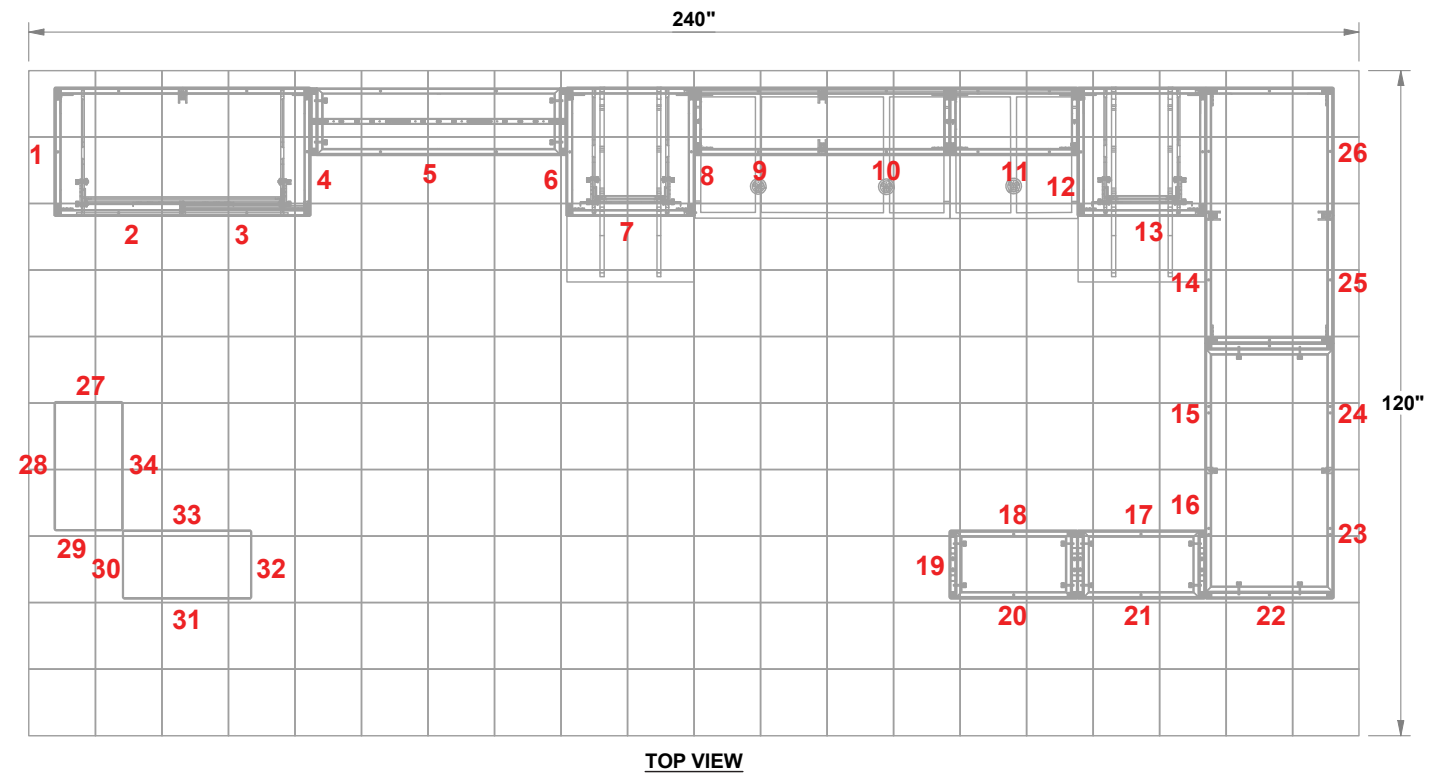

PRELIMINARY GRAPHIC LAYOUT

FLATTENED ELEVATED VIEW

PARTS LIST:		
QTY	SIZE	NAME
33	23 X 46	DOUBLE QUAD
8	23 X 23	STANDARD QUAD
5	12.125 X 23	SIDE QUAD
2	23 X 46	HINGED DOUBLE VERTICAL
1	46 X 92	BACKLIT GRAPHIC

MultiQuad®
The Last Exhibit You'll Ever Buy

3401 Mary Taylor Road
Birmingham, Alabama 35235
(205) 439-8200

KIT-MQ-WK41

10x20 MultiQuad®