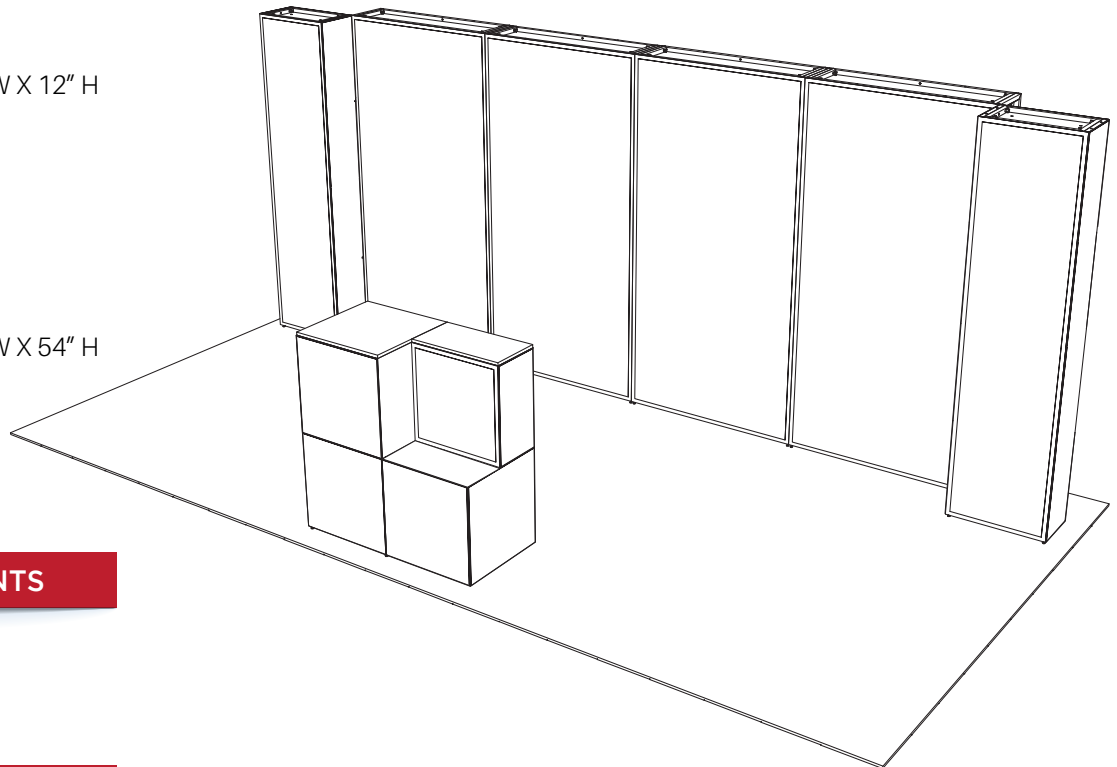

TECHNICAL SPECIFICATIONS*

Kit EL-WK29

EXPOLIGHT™

SIZE & WEIGHT

CASES

Quantity	7
Container Size	52" L X 27" W X 12" H
Shipping Type	Ground
Shipping Weight	525 Lbs
Exhibit Weight	315 Lbs

CRATE

Quantity	1
Container Size	55" L X 59" W X 54" H
Shipping Type	Freight
Shipping Weight	595 Lbs
Exhibit Weight	315 Lbs

ELECTRICAL REQUIREMENTS

Drops	1
Power (Amperage)	15

ASSEMBLY TIME

Setup	2.5 Man Hours
Dismantle	1.25 Man Hours