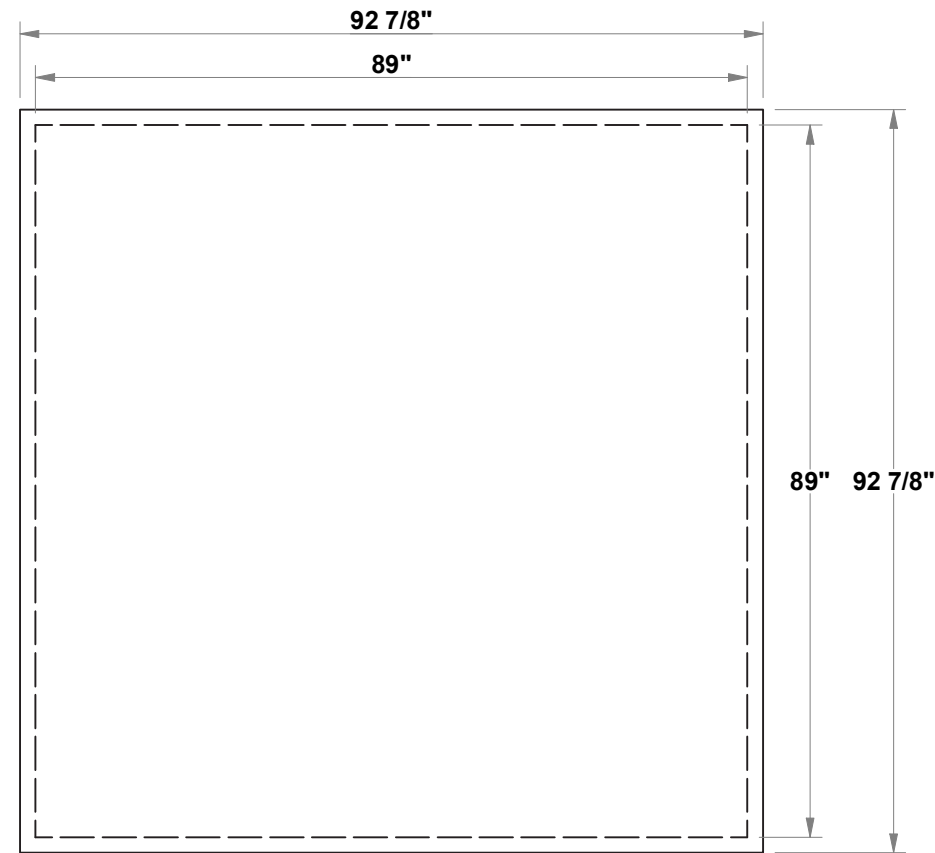

PRELIMINARY GRAPHIC LAYOUT

PARTS LIST:		
QTY	SIZE	NAME
1	89 X 89	8 X 8 SILHOUETTE

1

SAFE AREA

TOP VIEW

3401 Mary Taylor Road
Birmingham, Alabama 35235
(205) 439-8200

Job #: S-WK21

Date: 9.10.2020

Drawn By: CASS

Project Title

KIT-S-WK21

10x10 SILHOUETTE®

Sheet Title

**PRELIMINARY
GRAPHICS LAYOUT**