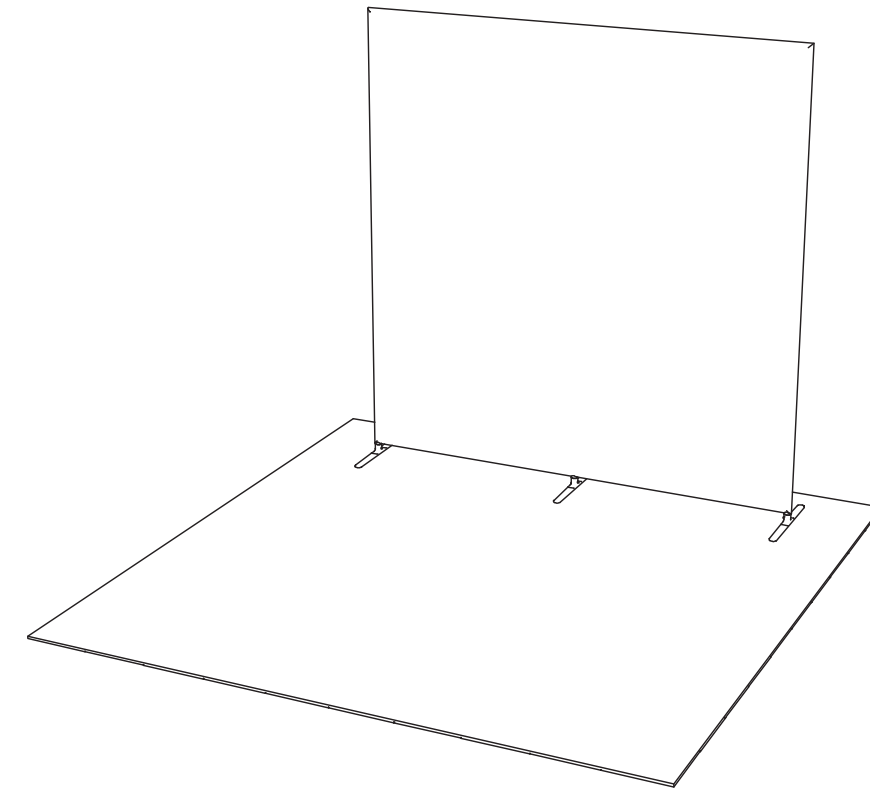

PRELIMINARY GRAPHIC LAYOUT

PARTS LIST:		
QTY	SIZE	NAME
1	89 X 89	8 X 8 SILHOUETTE

1

SAFE AREA

TOP VIEW

3401 Mary Taylor Road
Birmingham, Alabama 35235
(205) 439-8200

Job #: S-WK21

Date: 9.10.2020

Drawn By: CASS

Project Title

KIT-S-WK21

10x10 SILHOUETTE®

Sheet Title

**PRELIMINARY
GRAPHICS LAYOUT**