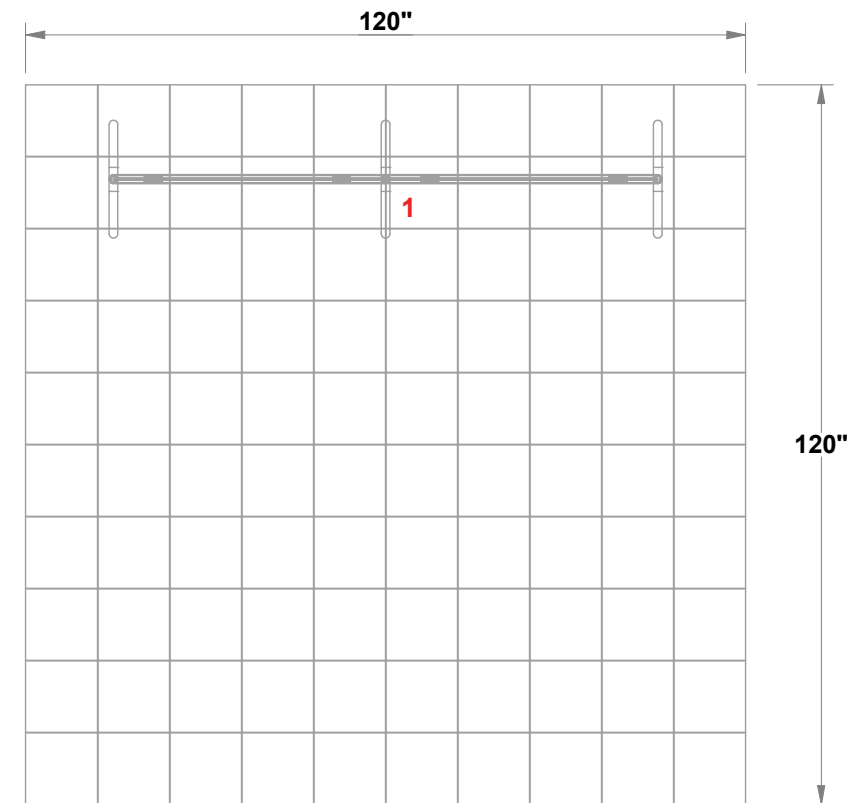

PRELIMINARY GRAPHIC LAYOUT

PARTS LIST:		
QTY	SIZE	NAME
1	89 X 89	8 X 8 SILHOUETTE

1

SAFE AREA

TOP VIEW

3401 Mary Taylor Road
Birmingham, Alabama 35235
(205) 439-8200

Job #: S-WK21

Date: 9.10.2020

Drawn By: CASS

Project Title

KIT-S-WK21

10x10 SILHOUETTE®

Sheet Title

**PRELIMINARY
GRAPHICS LAYOUT**