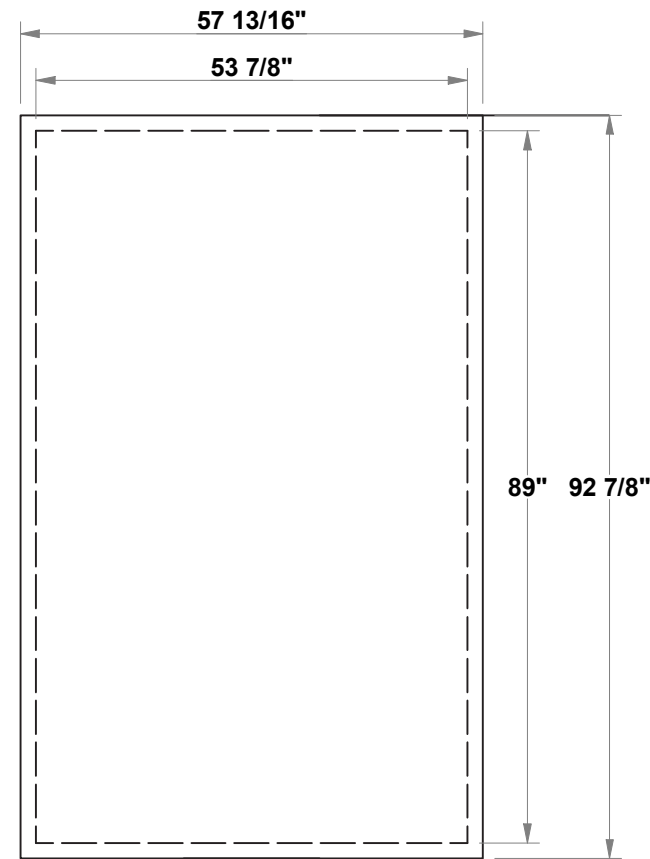

PRELIMINARY GRAPHIC LAYOUT

PARTS LIST:		
QTY	SIZE	NAME
1	57.8125 X 92.875	8 X 5 SILHOUETTE
1	71.65 X 38.58	FLITE PODIUM GRAPHIC

3401 Mary Taylor Road
Birmingham, Alabama 35235
(205) 439-8200

Job #: S-WK34

Date: 9.22.2020

Drawn By: CASS

Project Title

KIT-S-WK34
10x10 SILHOUETTE®

Sheet Title

**PRELIMINARY
GRAPHICS LAYOUT**

1

2

SAFE AREA -----

SEAM -----

TOP VIEW