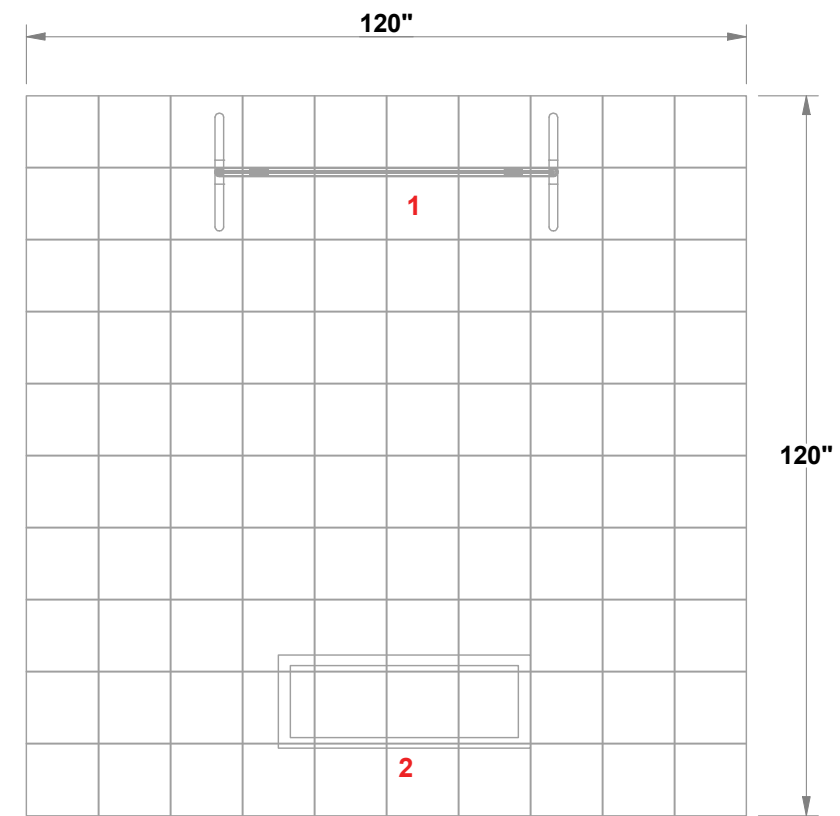

PRELIMINARY GRAPHIC LAYOUT

PARTS LIST:		
QTY	SIZE	NAME
1	57.8125 X 92.875	8 X 5 SILHOUETTE
1	71.65 X 38.58	FLITE PODIUM GRAPHIC

3401 Mary Taylor Road
Birmingham, Alabama 35235
(205) 439-8200

Job #: S-WK34

Date: 9.22.2020

Drawn By: CASS

Project Title

KIT-S-WK34
10x10 SILHOUETTE®

Sheet Title

**PRELIMINARY
GRAPHICS LAYOUT**

1

2

SAFE AREA -----

SEAM -----

TOP VIEW