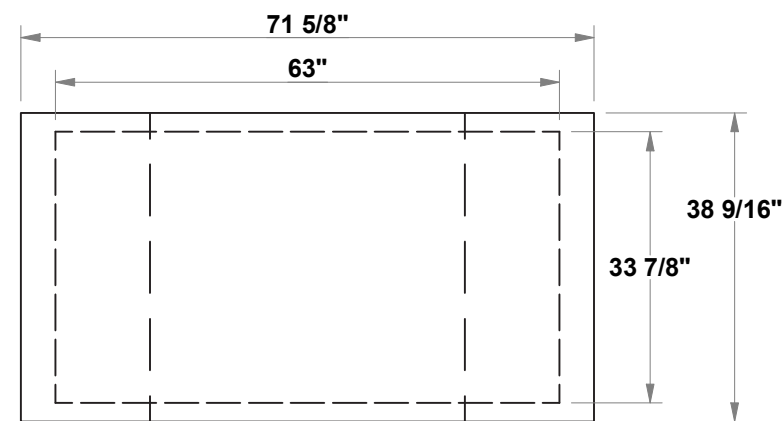

PRELIMINARY GRAPHIC LAYOUT

PARTS LIST:		
QTY	SIZE	NAME
1	57.8125 X 92.875	8 X 5 SILHOUETTE
1	71.65 X 38.58	FLITE PODIUM GRAPHIC

3401 Mary Taylor Road
Birmingham, Alabama 35235
(205) 439-8200

Job #: S-WK34

Date: 9.22.2020

Drawn By: CASS

Project Title

KIT-S-WK34
10x10 SILHOUETTE®

Sheet Title

**PRELIMINARY
GRAPHICS LAYOUT**

1

2

SAFE AREA -----

SEAM -----

TOP VIEW