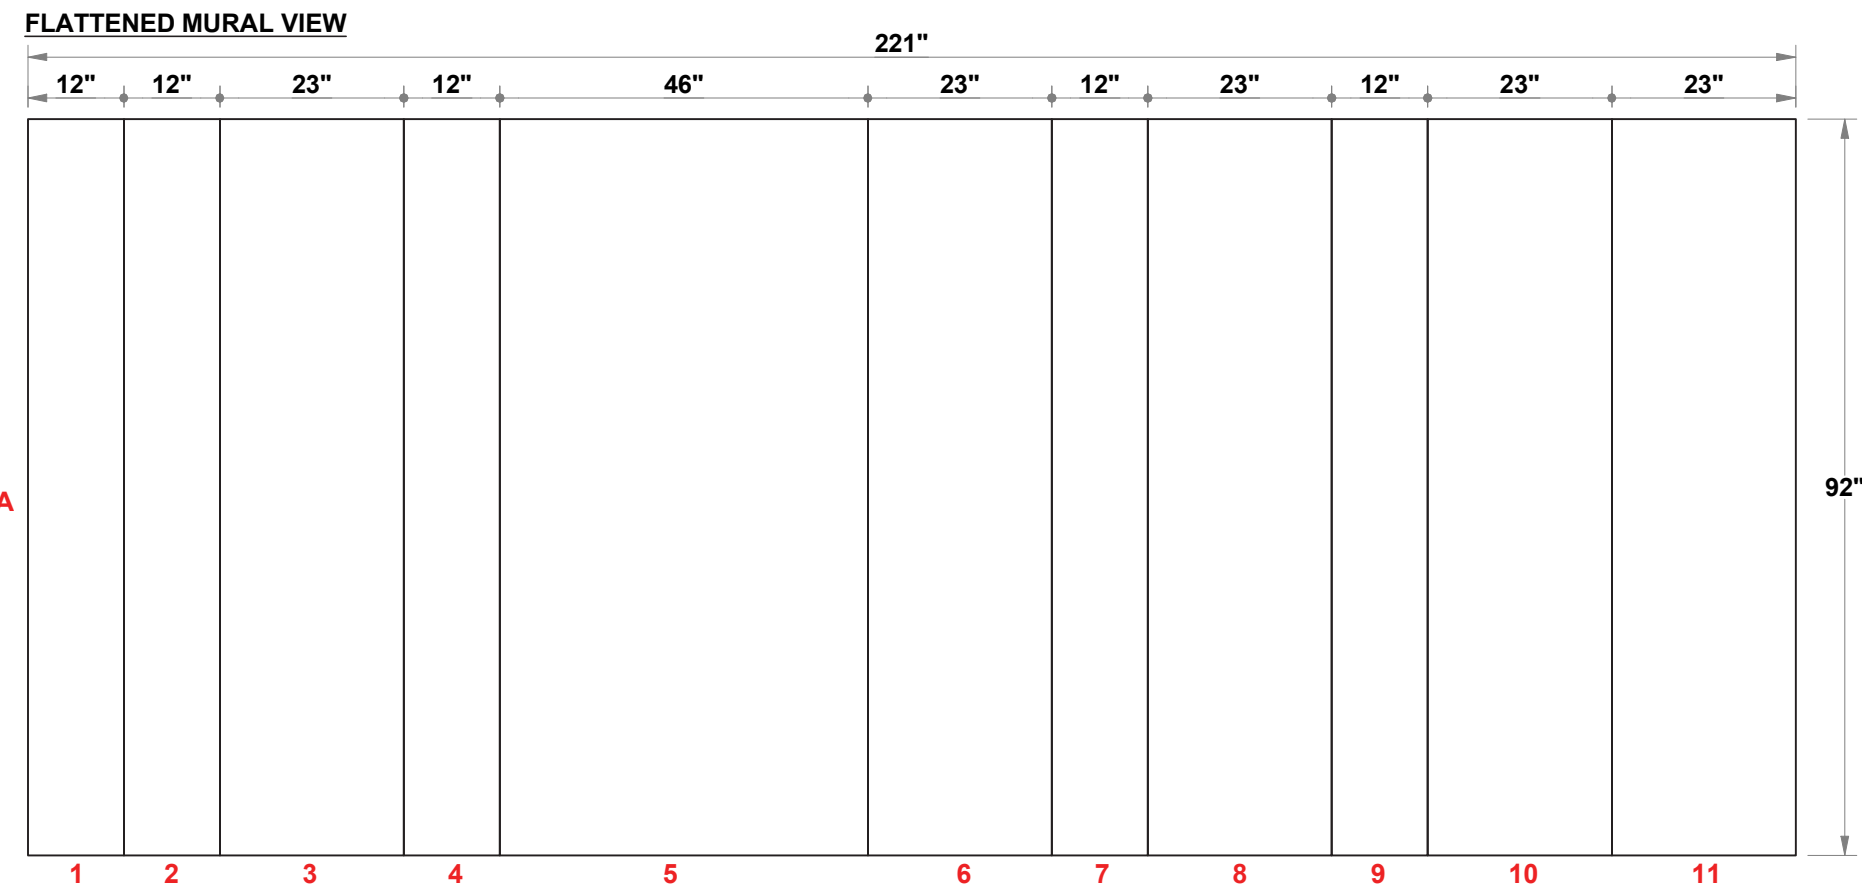

PRELIMINARY GRAPHIC LAYOUT

3401 Mary Taylor Road
Birmingham, Alabama 35235
(205) 439-8200

KIT-TH-WK24

THREADS SECTION LIST:		
QTY	SIZE	NAME
8	12 X 92	TH-F14 SIDE SECTION
6	23 X 92	TH-F14 FRONT SECTION
2	46 X 92	TH-F24 FRONT SECTION

MURAL SECTION LIST:		
QTY	SIZE	NAME
5	12 X 92	TH-F14 SIDE SECTION
5	23 X 92	TH-F14 FRONT SECTION
1	46 X 92	TH-F24 FRONT SECTION

10x10 Threads®