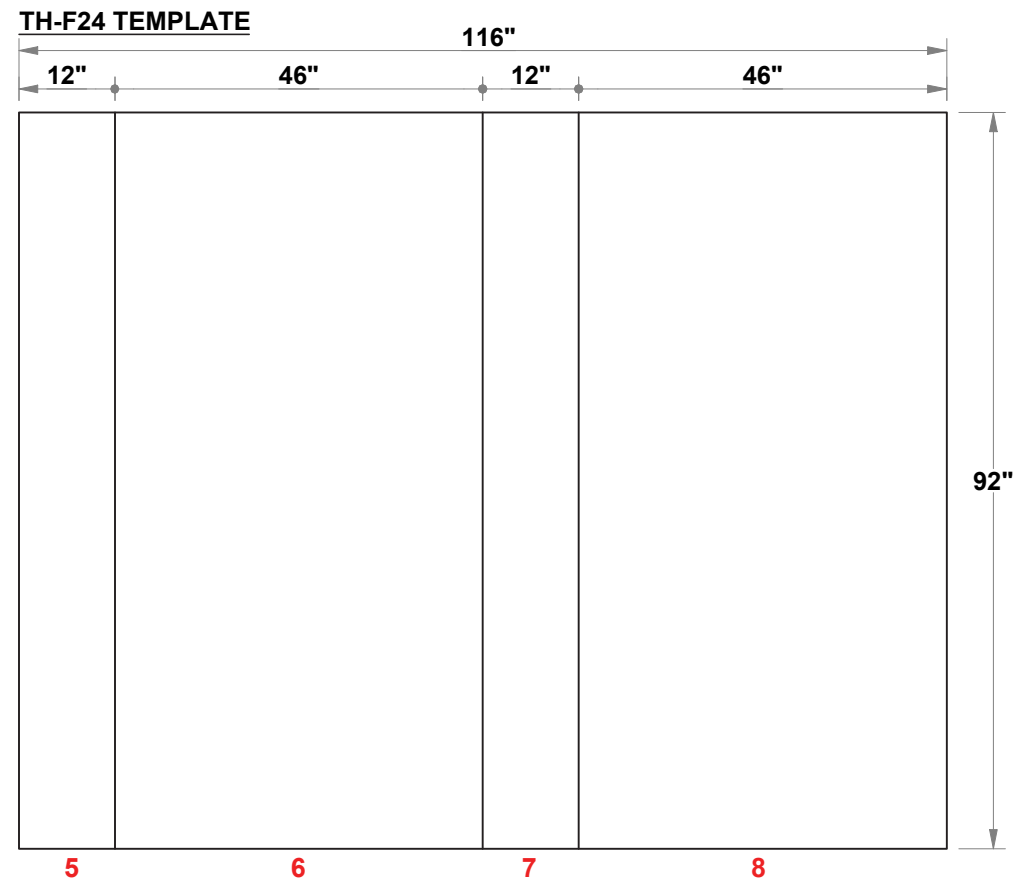

PRELIMINARY GRAPHIC LAYOUT

3401 Mary Taylor Road
Birmingham, Alabama 35235
(205) 439-8200

KIT-TH-WK24

THREADS SECTION LIST:		
QTY	SIZE	NAME
8	12 X 92	TH-F14 SIDE SECTION
6	23 X 92	TH-F14 FRONT SECTION
2	46 X 92	TH-F24 FRONT SECTION

MURAL SECTION LIST:		
QTY	SIZE	NAME
5	12 X 92	TH-F14 SIDE SECTION
5	23 X 92	TH-F14 FRONT SECTION
1	46 X 92	TH-F24 FRONT SECTION

10x10 Threads®