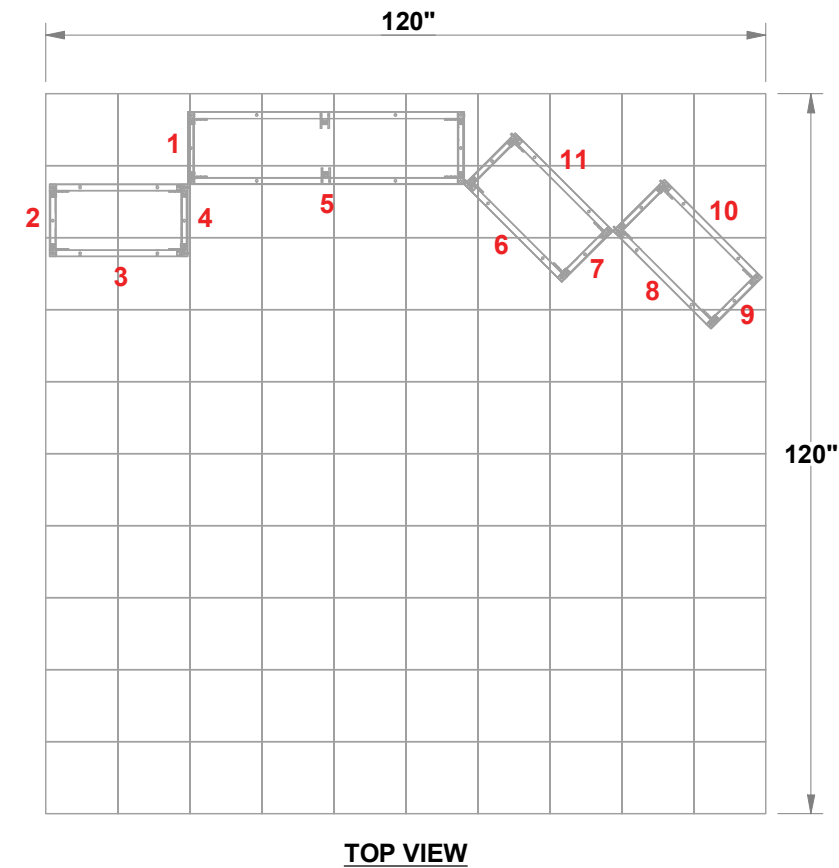

PRELIMINARY GRAPHIC LAYOUT

3401 Mary Taylor Road
Birmingham, Alabama 35235
(205) 439-8200

KIT-TH-WK24

THREADS SECTION LIST:		
QTY	SIZE	NAME
8	12 X 92	TH-F14 SIDE SECTION
6	23 X 92	TH-F14 FRONT SECTION
2	46 X 92	TH-F24 FRONT SECTION

MURAL SECTION LIST:		
QTY	SIZE	NAME
5	12 X 92	TH-F14 SIDE SECTION
5	23 X 92	TH-F14 FRONT SECTION
1	46 X 92	TH-F24 FRONT SECTION

10x10 Threads®