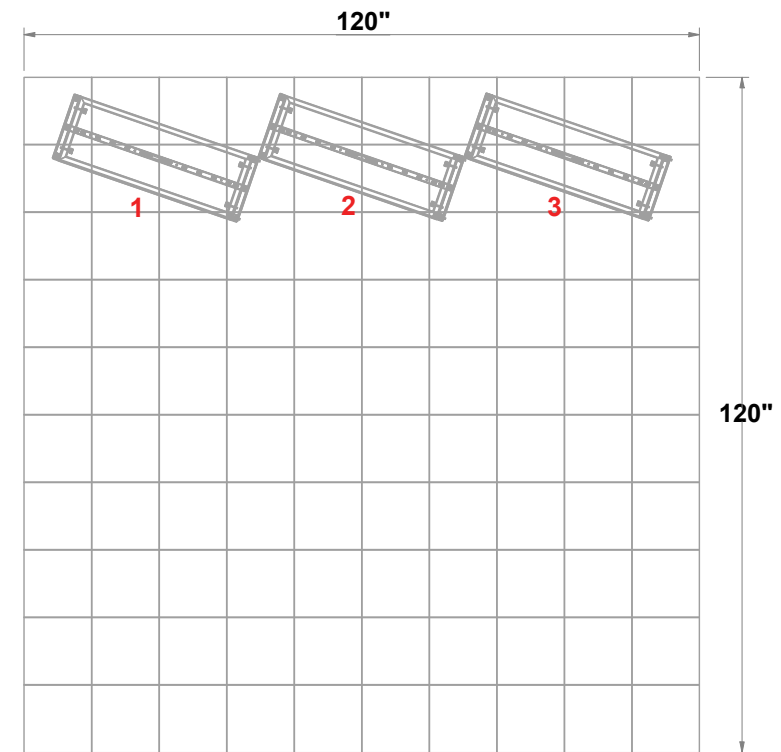

# PRELIMINARY GRAPHIC LAYOUT

## FLATTENED ELEVATED VIEW

PARTS LIST:		
QTY	SIZE	NAME
3	34.5 X 92	BACKLIT GRAPHIC

TOP VIEW

**MultiQuad®**  
The Last Exhibit You'll Ever Buy

3401 Mary Taylor Road  
Birmingham, Alabama 35235  
(205) 439-8200

**KIT-EL-WK40**

10x10 MultiQuad®