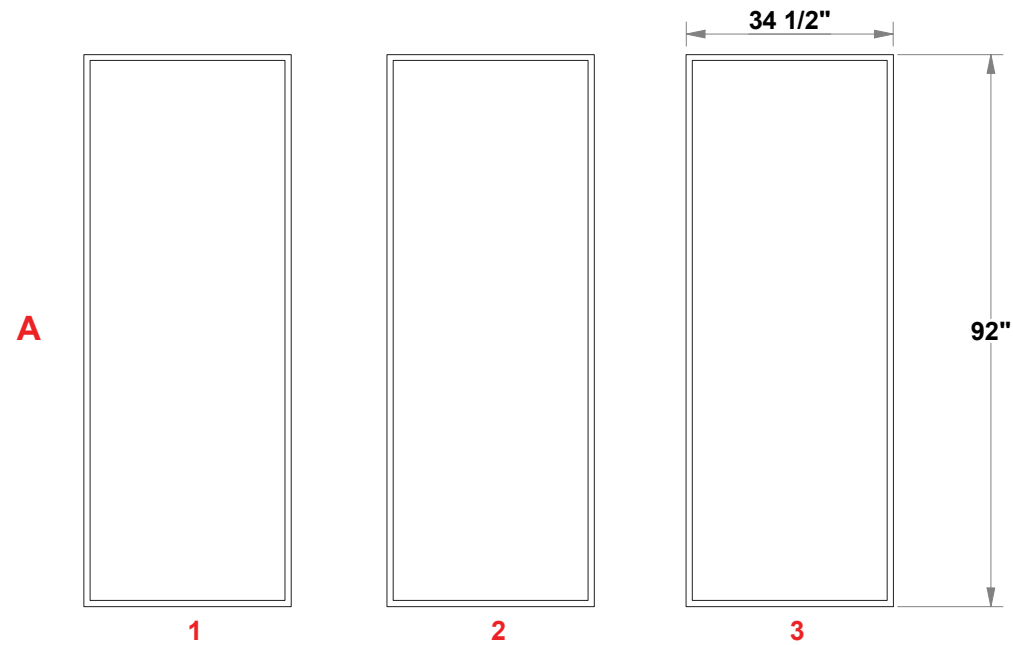

# PRELIMINARY GRAPHIC LAYOUT

## FLATTENED ELEVATED VIEW

PARTS LIST:		
QTY	SIZE	NAME
3	34.5 X 92	BACKLIT GRAPHIC

TOP VIEW

**MultiQuad®**  
The Last Exhibit You'll Ever Buy

3401 Mary Taylor Road  
Birmingham, Alabama 35235  
(205) 439-8200