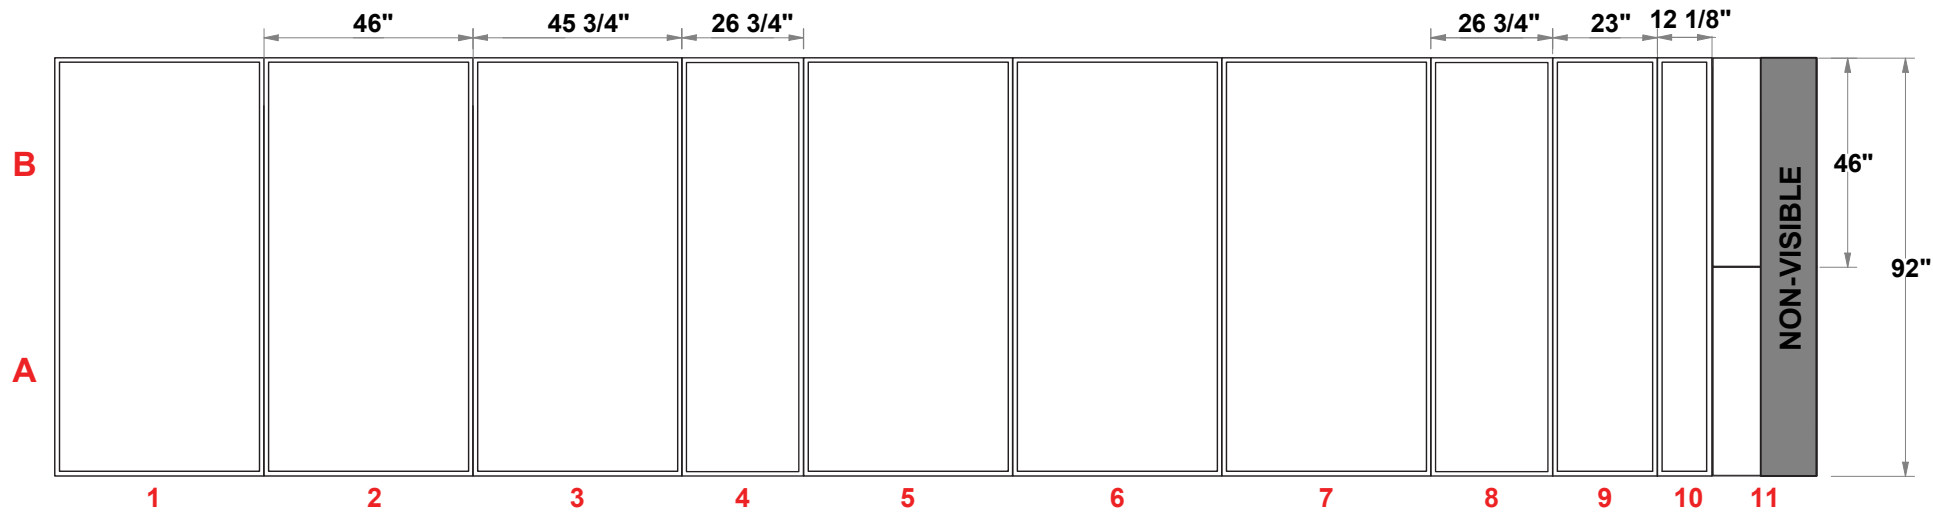

PRELIMINARY GRAPHIC LAYOUT

FLATTENED ELEVATED VIEW

PARTS LIST:		
QTY	SIZE	NAME
6	46 X 92	BACKLIT GRAPHIC
1	45.75 X 92	CUSTOM BACKLIT GRAPHIC
2	26.75 X 92	CUSTOM BACKLIT GRAPHIC
1	23 X 92	HALF BACKLIT GRAPHIC
1	12.125 X 92	SIDE BACKLIT GRAPHIC
6	23 X 46	DOUBLE QUAD
4	23 X 46	HINGED DOUBLE QUAD
2	46 X 46	JUMBO QUAD
4	12.125 X 46	SIDE DOUBLE QUAD
1	46 X 38	PODIUM BACKLIT GRAPHIC

TOP VIEW

MultiQuad®
The Last Exhibit You'll Ever Buy

3401 Mary Taylor Road
Birmingham, Alabama 35235
(205) 439-8200

KIT-MQ-WK82

10x40 MultiQuad®