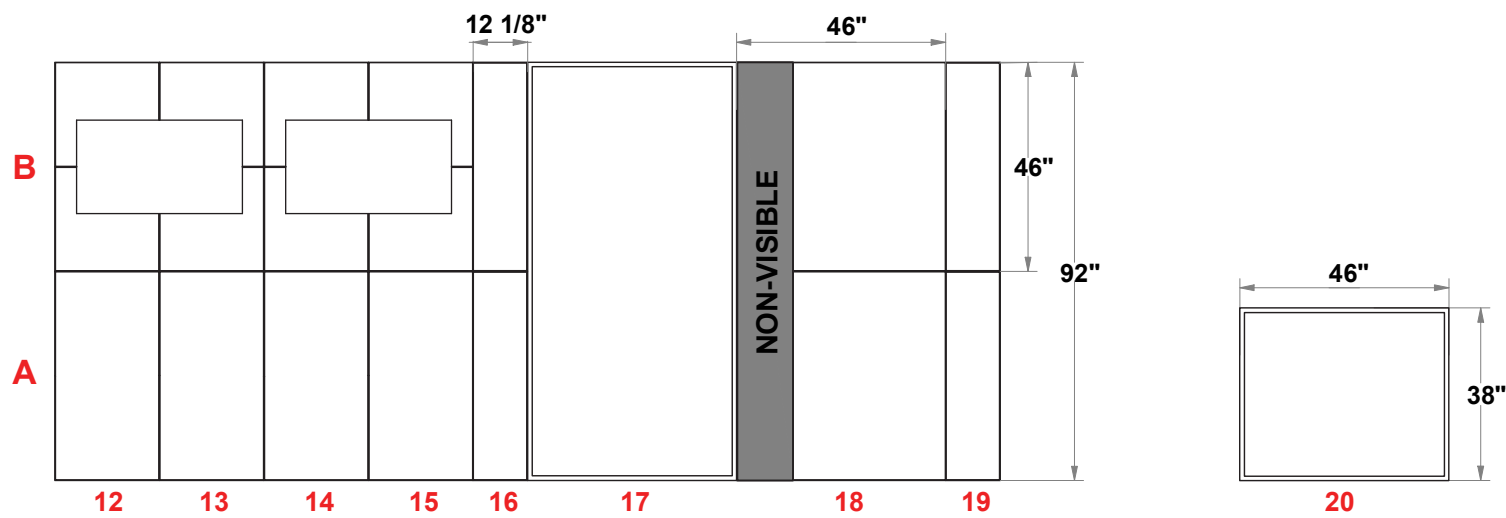

PRELIMINARY GRAPHIC LAYOUT

FLATTENED ELEVATED VIEW

PARTS LIST:		
QTY	SIZE	NAME
6	46 X 92	BACKLIT GRAPHIC
1	45.75 X 92	CUSTOM BACKLIT GRAPHIC
2	26.75 X 92	CUSTOM BACKLIT GRAPHIC
1	23 X 92	HALF BACKLIT GRAPHIC
1	12.125 X 92	SIDE BACKLIT GRAPHIC
6	23 X 46	DOUBLE QUAD
4	23 X 46	HINGED DOUBLE QUAD
2	46 X 46	JUMBO QUAD
4	12.125 X 46	SIDE DOUBLE QUAD
1	46 X 38	PODIUM BACKLIT GRAPHIC

TOP VIEW

MultiQuad®
The Last Exhibit You'll Ever Buy

3401 Mary Taylor Road
Birmingham, Alabama 35235
(205) 439-8200

KIT-MQ-WK82

10x40 MultiQuad®