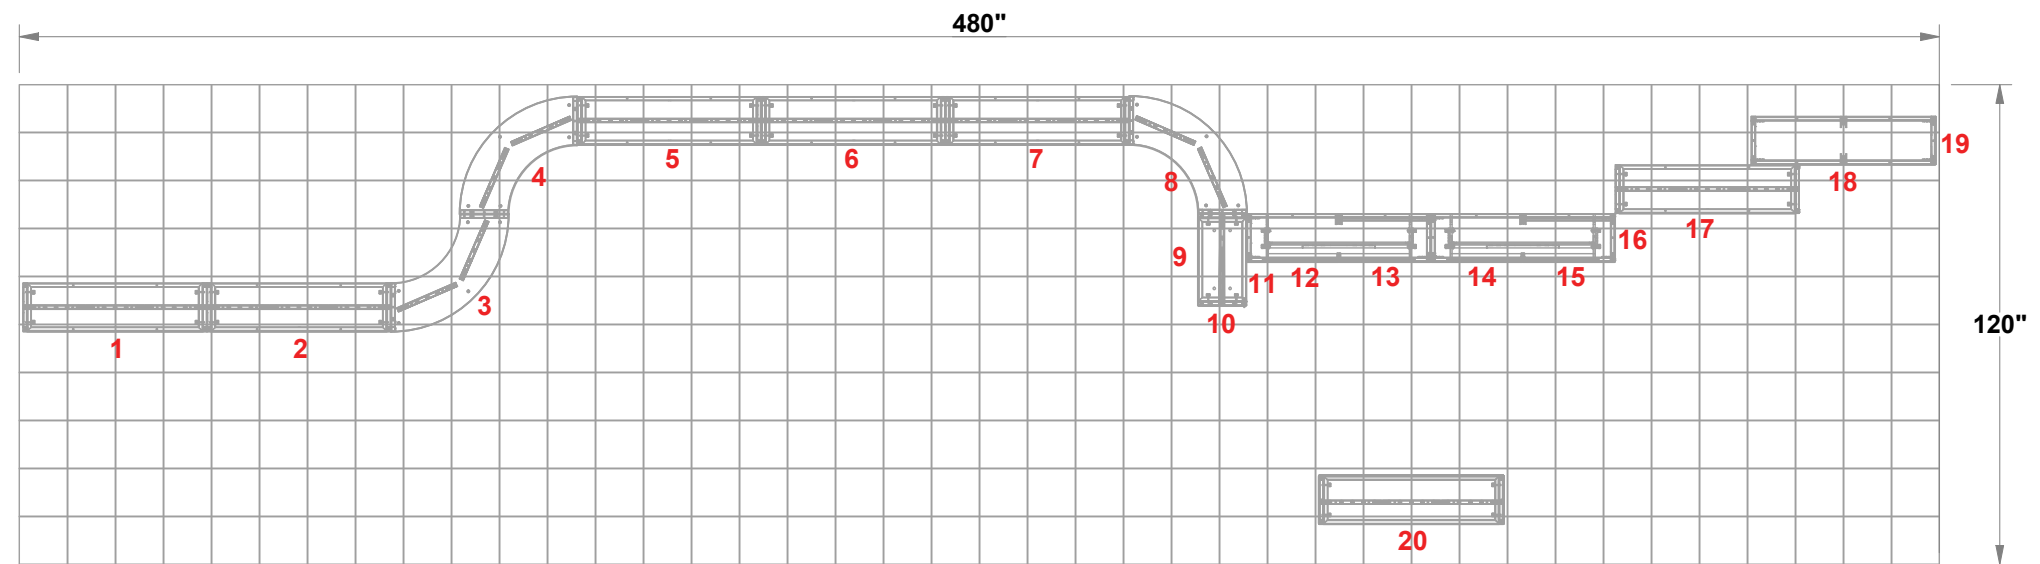

PRELIMINARY GRAPHIC LAYOUT

FLATTENED ELEVATED VIEW

PARTS LIST:		
QTY	SIZE	NAME
6	46 X 92	BACKLIT GRAPHIC
1	45.75 X 92	CUSTOM BACKLIT GRAPHIC
2	26.75 X 92	CUSTOM BACKLIT GRAPHIC
1	23 X 92	HALF BACKLIT GRAPHIC
1	12.125 X 92	SIDE BACKLIT GRAPHIC
6	23 X 46	DOUBLE QUAD
4	23 X 46	HINGED DOUBLE QUAD
2	46 X 46	JUMBO QUAD
4	12.125 X 46	SIDE DOUBLE QUAD
1	46 X 38	PODIUM BACKLIT GRAPHIC

TOP VIEW

MultiQuad®
The Last Exhibit You'll Ever Buy

3401 Mary Taylor Road
Birmingham, Alabama 35235
(205) 439-8200

KIT-MQ-WK82

10x40 MultiQuad®