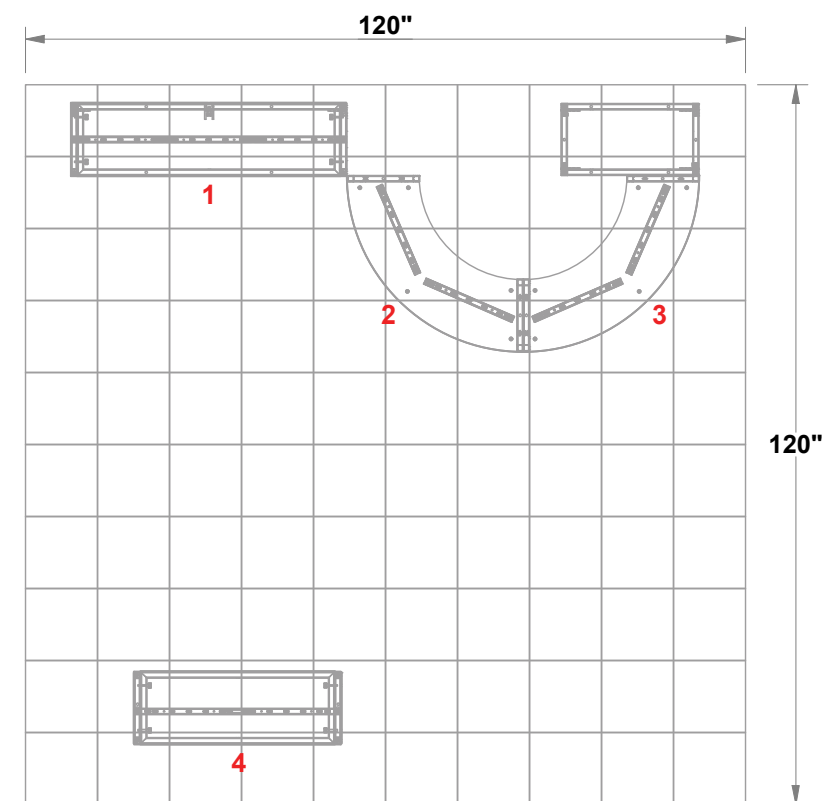

# PRELIMINARY GRAPHIC LAYOUT

**MultiQuad®**  
The Last Exhibit You'll Ever Buy

3401 Mary Taylor Road  
Birmingham, Alabama 35235  
(205) 439-8200

**KIT-MQ-WK69**

**10x10 MultiQuad®**

**TOP VIEW**

| PARTS LIST: |         |                      |
|-------------|---------|----------------------|
| QTY         | SIZE    | NAME                 |
| 3           | 46 X 92 | FULL BACKLIT GRAPHIC |
| 1           | 46 X 38 | HALF BACKLIT GRAPHIC |