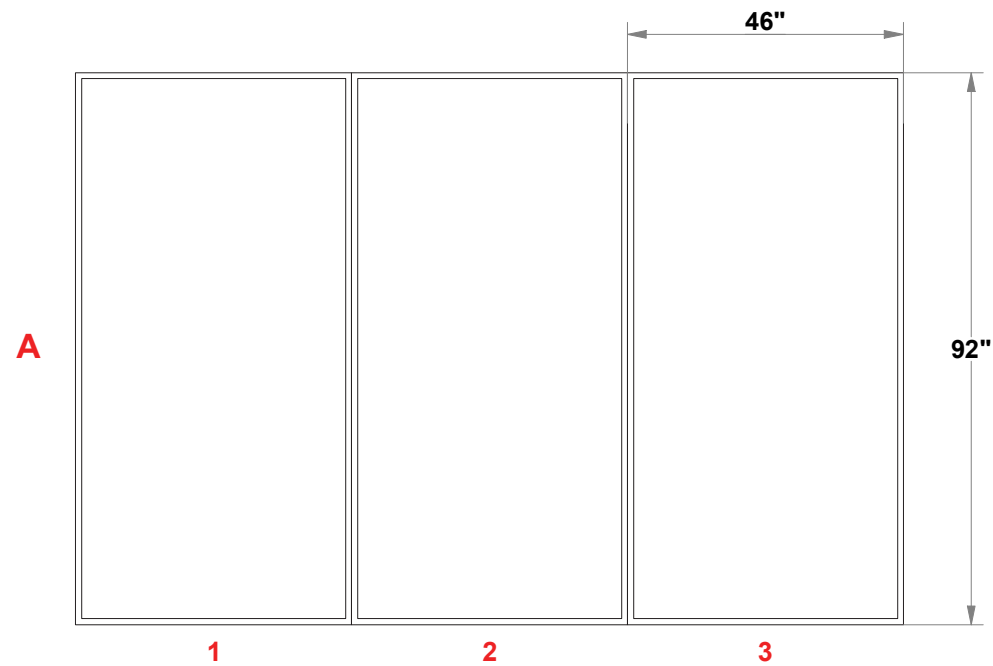

# PRELIMINARY GRAPHIC LAYOUT

**MultiQuad®**  
The Last Exhibit You'll Ever Buy

3401 Mary Taylor Road  
Birmingham, Alabama 35235  
(205) 439-8200

**KIT-MQ-WK69**

**10x10 MultiQuad®**

**TOP VIEW**

| PARTS LIST: |         |                      |
|-------------|---------|----------------------|
| QTY         | SIZE    | NAME                 |
| 3           | 46 X 92 | FULL BACKLIT GRAPHIC |
| 1           | 46 X 38 | HALF BACKLIT GRAPHIC |