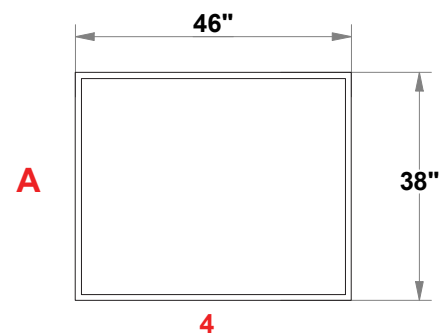

# PRELIMINARY GRAPHIC LAYOUT

**MultiQuad®**  
The Last Exhibit You'll Ever Buy

3401 Mary Taylor Road  
Birmingham, Alabama 35235  
(205) 439-8200

**KIT-MQ-WK69**

**10x10 MultiQuad®**

**TOP VIEW**

| PARTS LIST: |         |                      |
|-------------|---------|----------------------|
| QTY         | SIZE    | NAME                 |
| 3           | 46 X 92 | FULL BACKLIT GRAPHIC |
| 1           | 46 X 38 | HALF BACKLIT GRAPHIC |