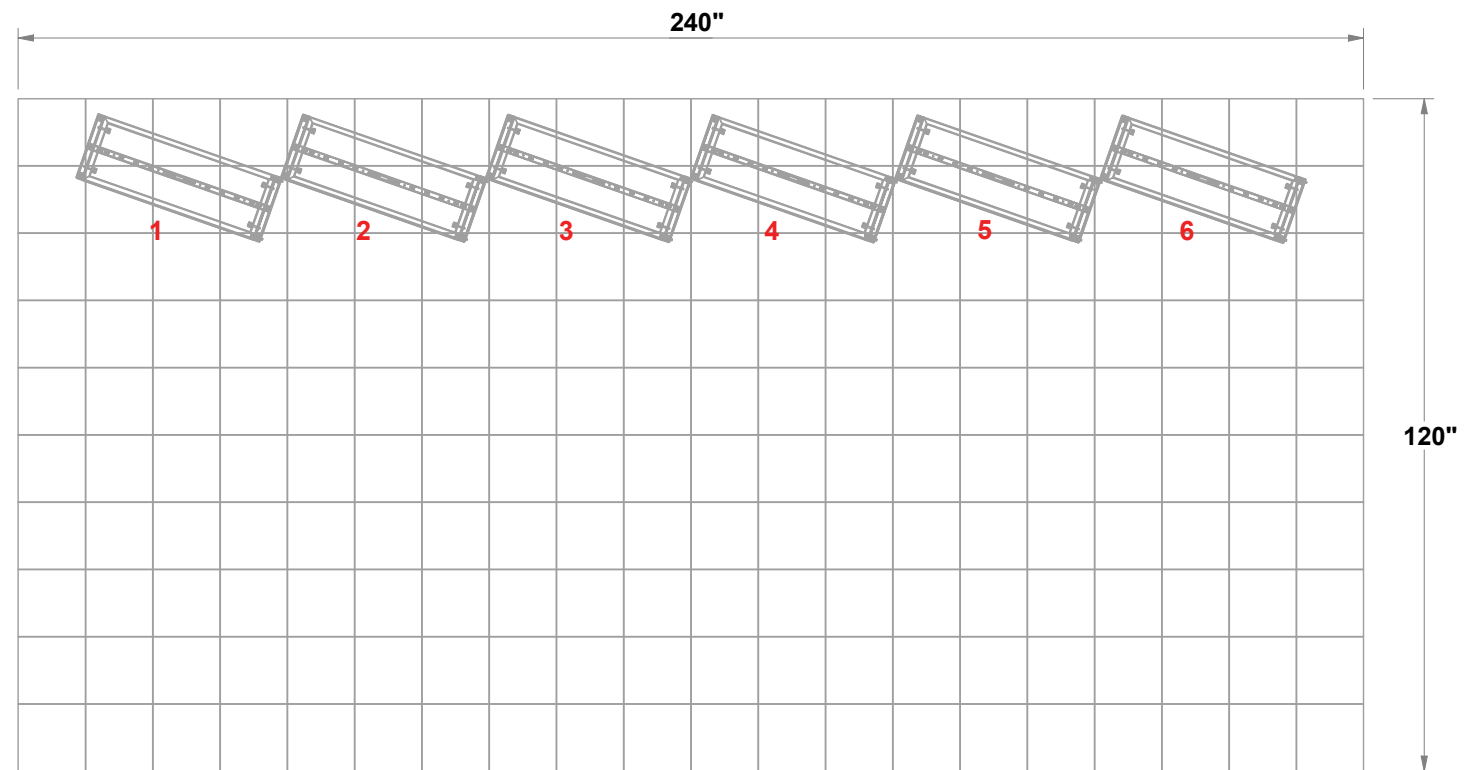

# PRELIMINARY GRAPHIC LAYOUT

**FLATTENED ELEVATED VIEW**

**TOP VIEW**

**PARTS LIST:**

QTY	SIZE	NAME
6	34.5 X 92	BACKLIT GRAPHIC

**MultiQuad®**  
The Last Exhibit You'll Ever Buy

3401 Mary Taylor Road  
Birmingham, Alabama 35235  
(205) 439-8200

**KIT-EL-WK76**

**10x20 MultiQuad®**