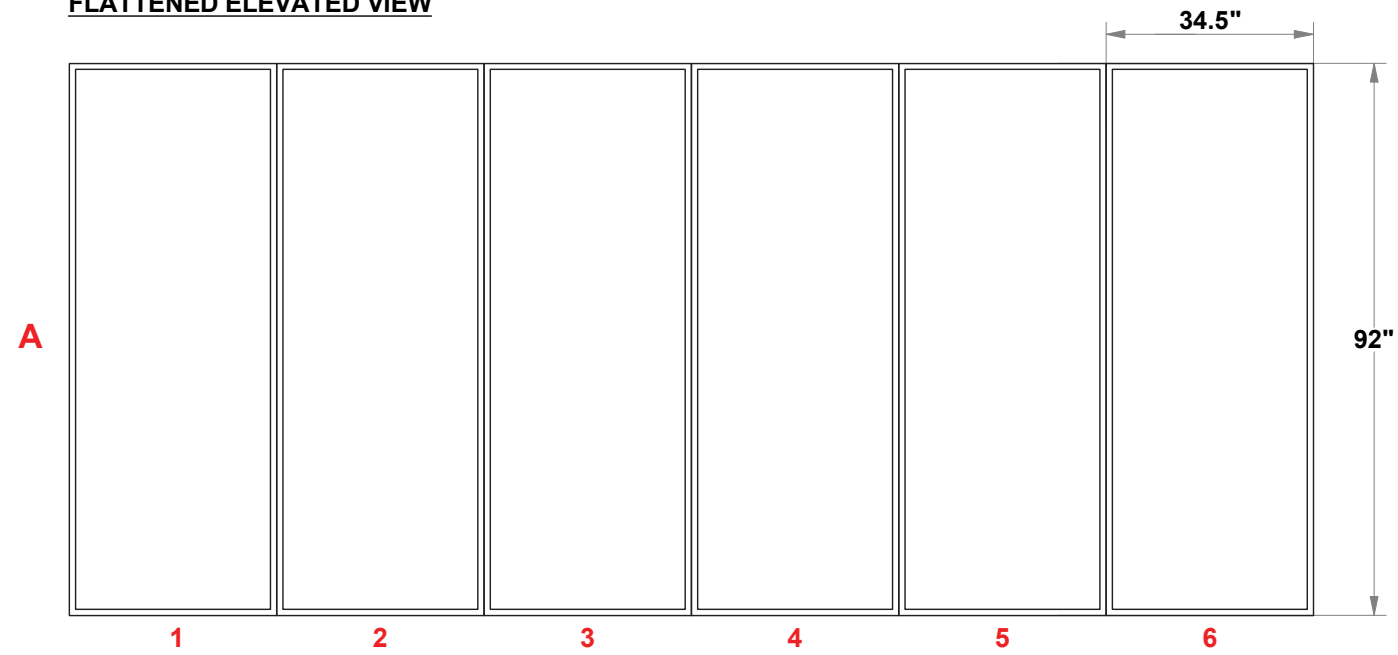

# PRELIMINARY GRAPHIC LAYOUT

**FLATTENED ELEVATED VIEW**

**TOP VIEW**

**PARTS LIST:**

QTY	SIZE	NAME
6	34.5 X 92	BACKLIT GRAPHIC

**MultiQuad®**  
The Last Exhibit You'll Ever Buy

3401 Mary Taylor Road  
Birmingham, Alabama 35235  
(205) 439-8200

**KIT-EL-WK76**

**10x20 MultiQuad®**