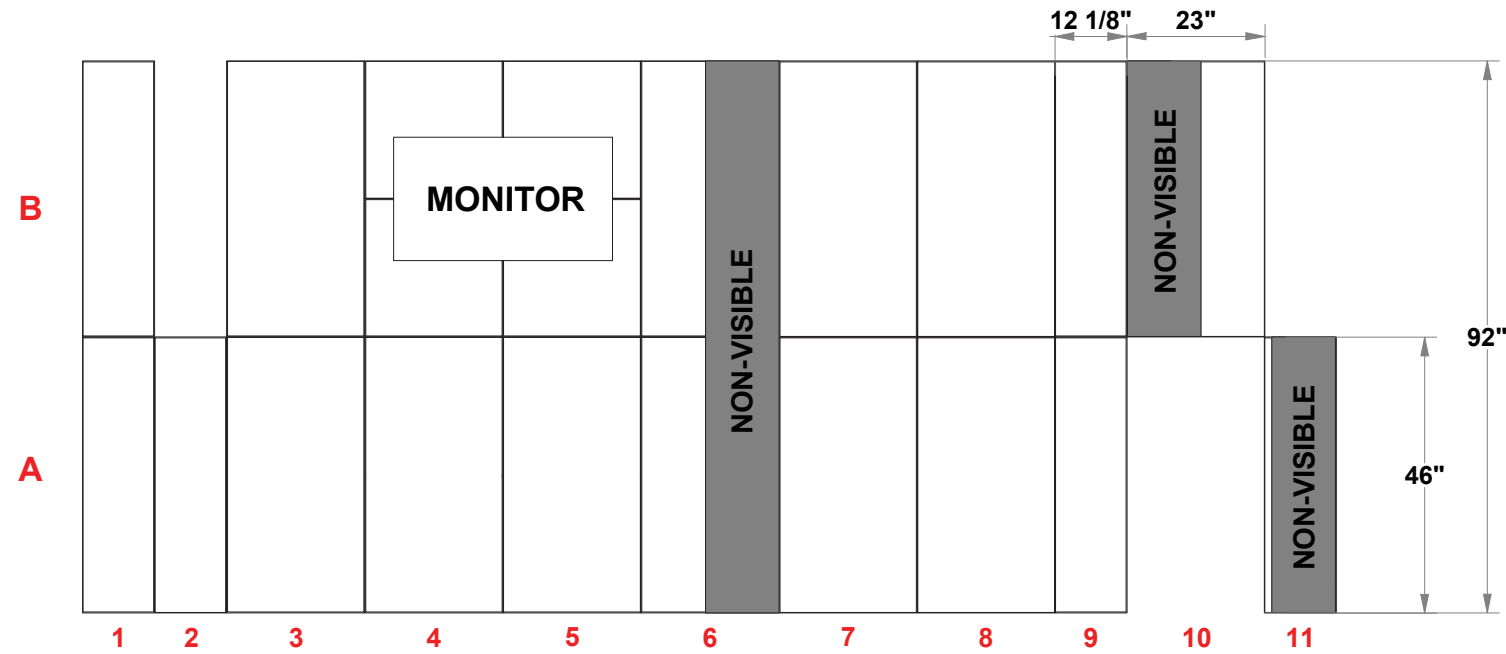

PRELIMINARY GRAPHIC LAYOUT

FLATTENED ELEVATED VIEW

TOP VIEW

PARTS LIST:		
QTY	SIZE	NAME
11	23 X 46	DOUBLE QUAD
6	12.125 X 46	SIDE DOUBLE QUAD
2	23 X 46	HINGED DOUBLE VERTICAL

MultiQuad®
The Last Exhibit You'll Ever Buy