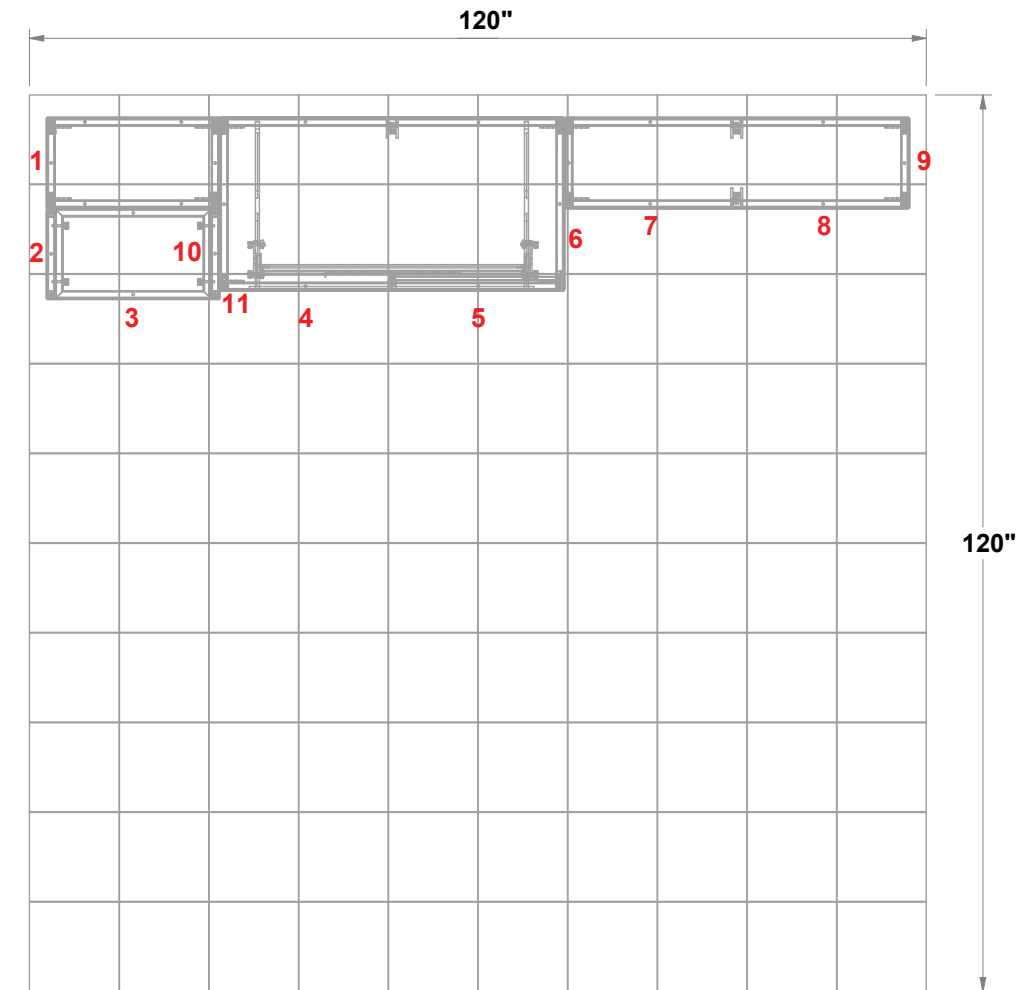

PRELIMINARY GRAPHIC LAYOUT

FLATTENED ELEVATED VIEW

TOP VIEW

PARTS LIST:		
QTY	SIZE	NAME
11	23 X 46	DOUBLE QUAD
6	12.125 X 46	SIDE DOUBLE QUAD
2	23 X 46	HINGED DOUBLE VERTICAL

MultiQuad®
The Last Exhibit You'll Ever Buy

3401 Mary Taylor Road
Birmingham, Alabama 35235
(205) 439-8200

KIT-MQ-WK51

10x10 MultiQuad®