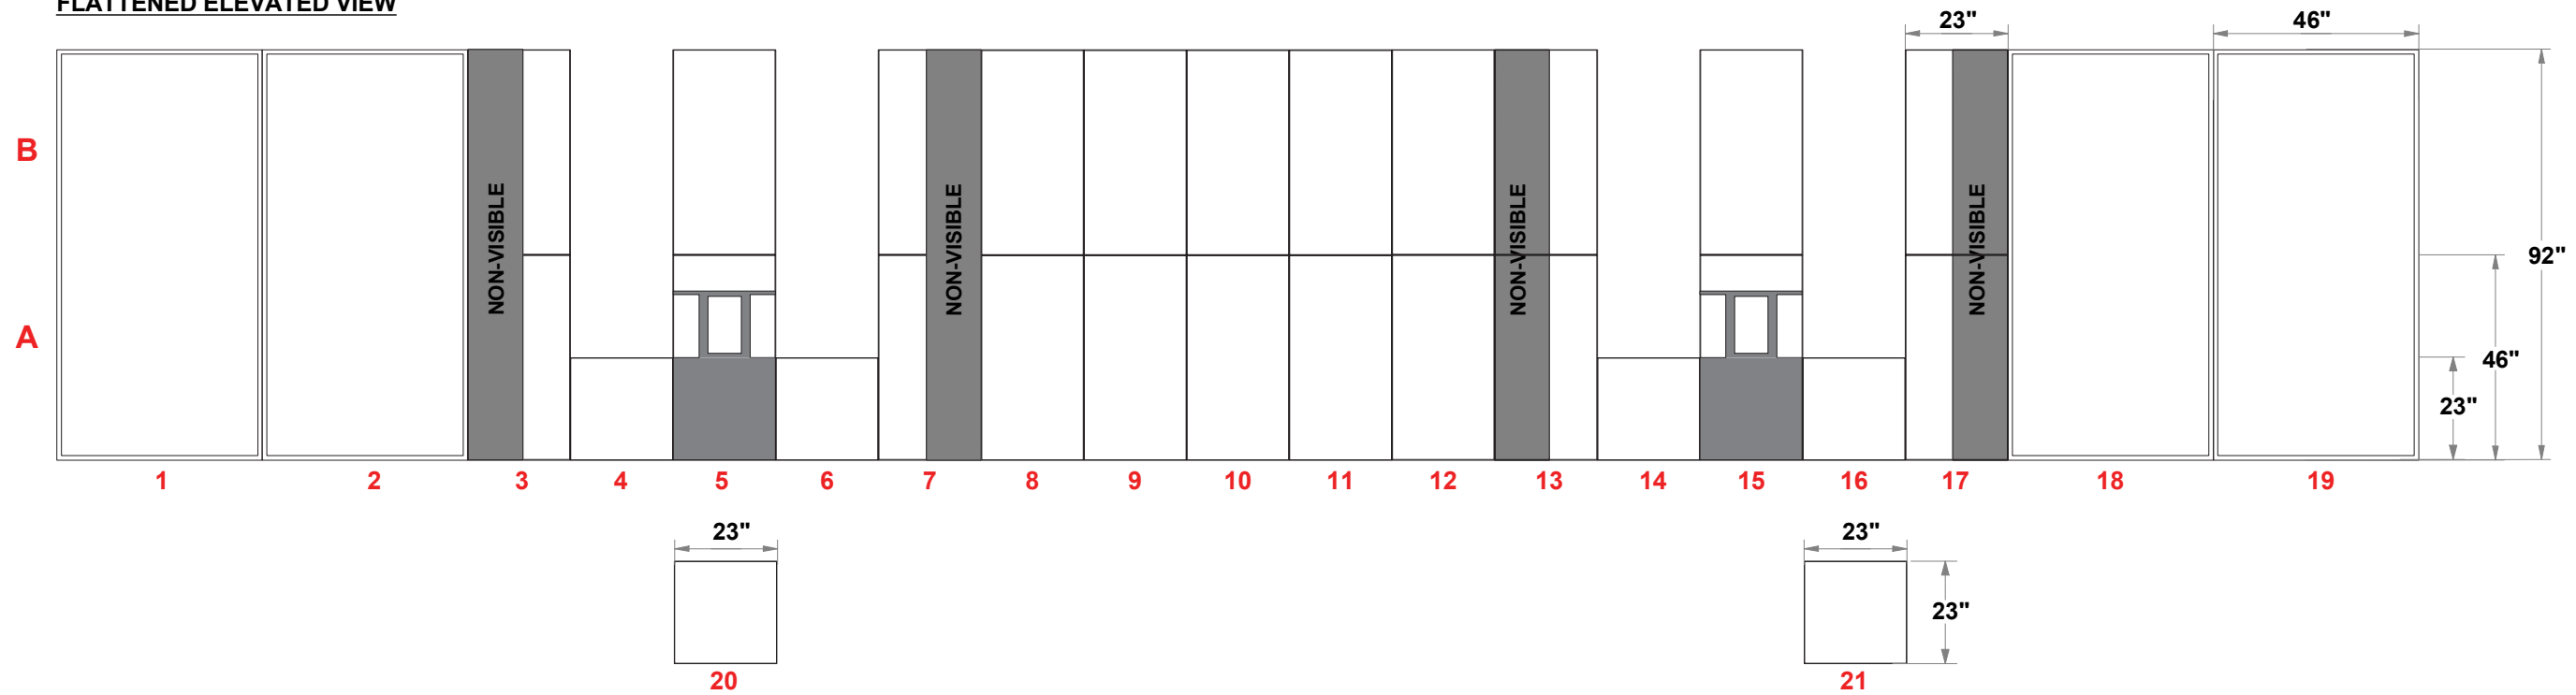

PRELIMINARY GRAPHIC LAYOUT

MultiQuad®
The Last Exhibit You'll Ever Buy

3401 Mary Taylor Road
Birmingham, Alabama 35235
(205) 439-8200

KIT-MQ-WK60

10x30 MultiQuad®

FLATTENED ELEVATED VIEW

TOP VIEW

PARTS LIST:

| QTY | SIZE | NAME |
|-----|---------|-----------------|
| 22 | 23 X 46 | DOUBLE QUAD |
| 6 | 23 X 23 | STANDARD QUAD |
| 4 | 46 X 92 | BACKLIT GRAPHIC |