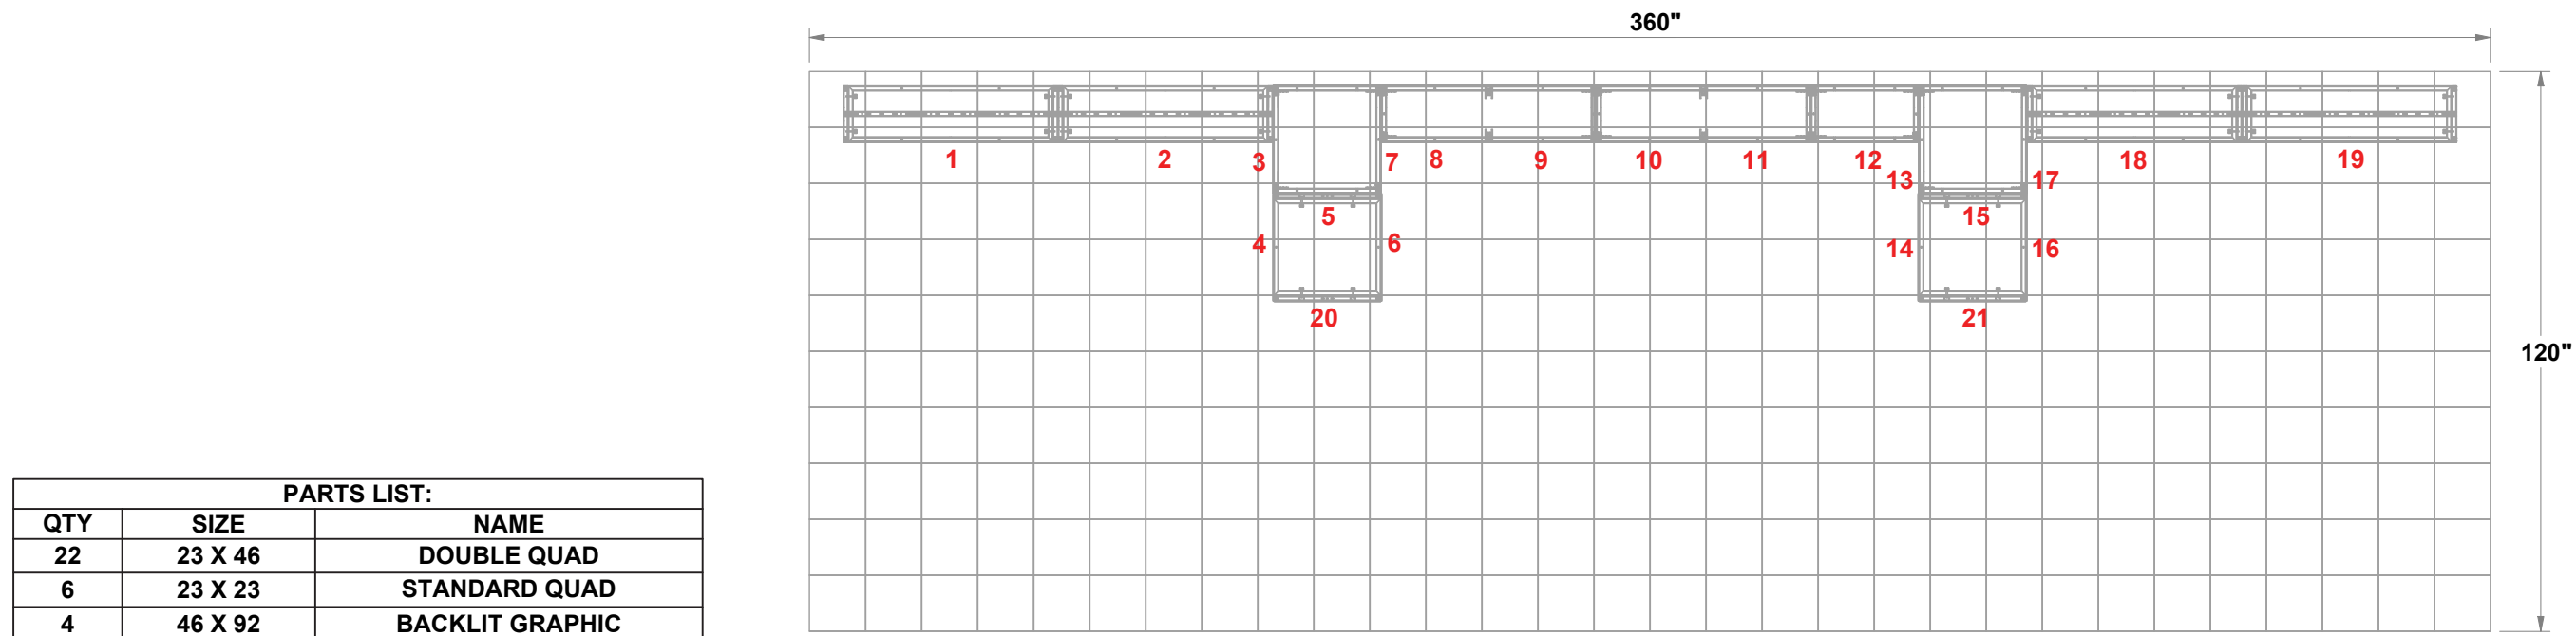

PRELIMINARY GRAPHIC LAYOUT

MultiQuad®
The Last Exhibit You'll Ever Buy

3401 Mary Taylor Road
Birmingham, Alabama 35235
(205) 439-8200

KIT-MQ-WK60

10x30 MultiQuad®

FLATTENED ELEVATED VIEW

TOP VIEW

PARTS LIST:

| QTY | SIZE | NAME |
|-----|---------|-----------------|
| 22 | 23 X 46 | DOUBLE QUAD |
| 6 | 23 X 23 | STANDARD QUAD |
| 4 | 46 X 92 | BACKLIT GRAPHIC |