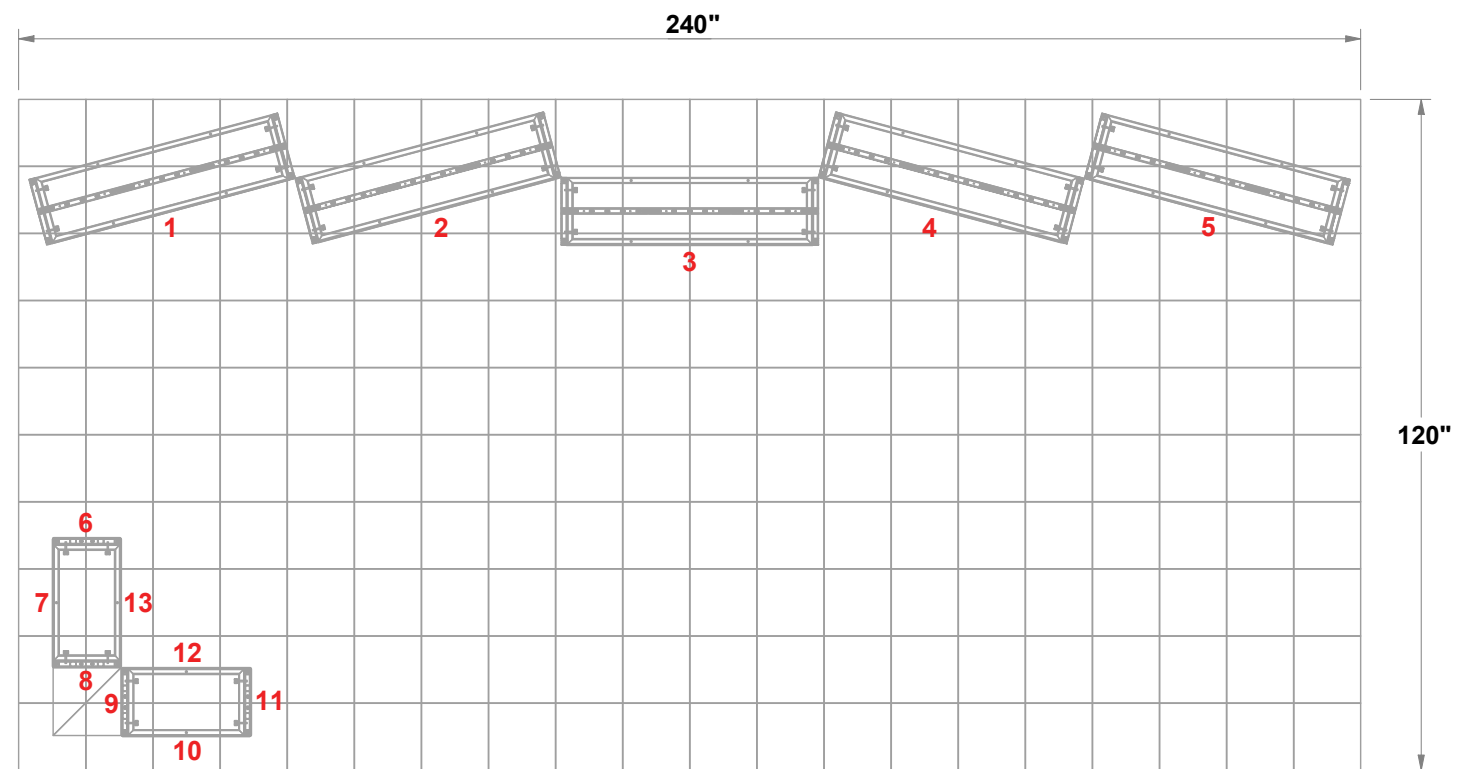

PRELIMINARY GRAPHIC LAYOUT

FLATTENED ELEVATED VIEW

TOP VIEW

PARTS LIST:

QTY	SIZE	NAME
5	46 X 92	BACKLIT GRAPHIC
4	23 X 23	STANDARD QUAD
4	12.125 X 23	SIDE QUAD

MultiQuad®
The Last Exhibit You'll Ever Buy

3401 Mary Taylor Road
Birmingham, Alabama 35235
(205) 439-8200

KIT-MQ-WK62

10x20 MultiQuad®