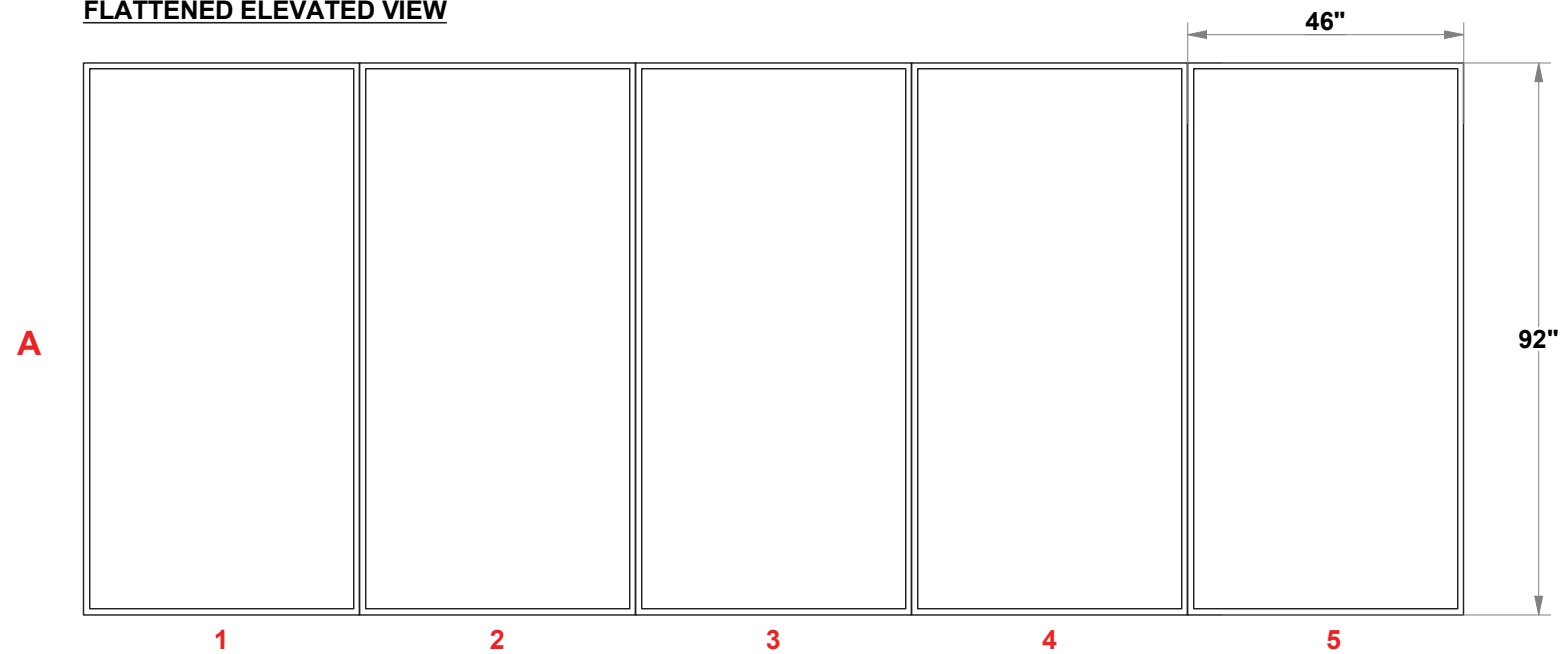

PRELIMINARY GRAPHIC LAYOUT

FLATTENED ELEVATED VIEW

TOP VIEW

PARTS LIST:

QTY	SIZE	NAME
5	46 X 92	BACKLIT GRAPHIC
4	23 X 23	STANDARD QUAD
4	12.125 X 23	SIDE QUAD

MultiQuad®
The Last Exhibit You'll Ever Buy

3401 Mary Taylor Road
Birmingham, Alabama 35235
(205) 439-8200