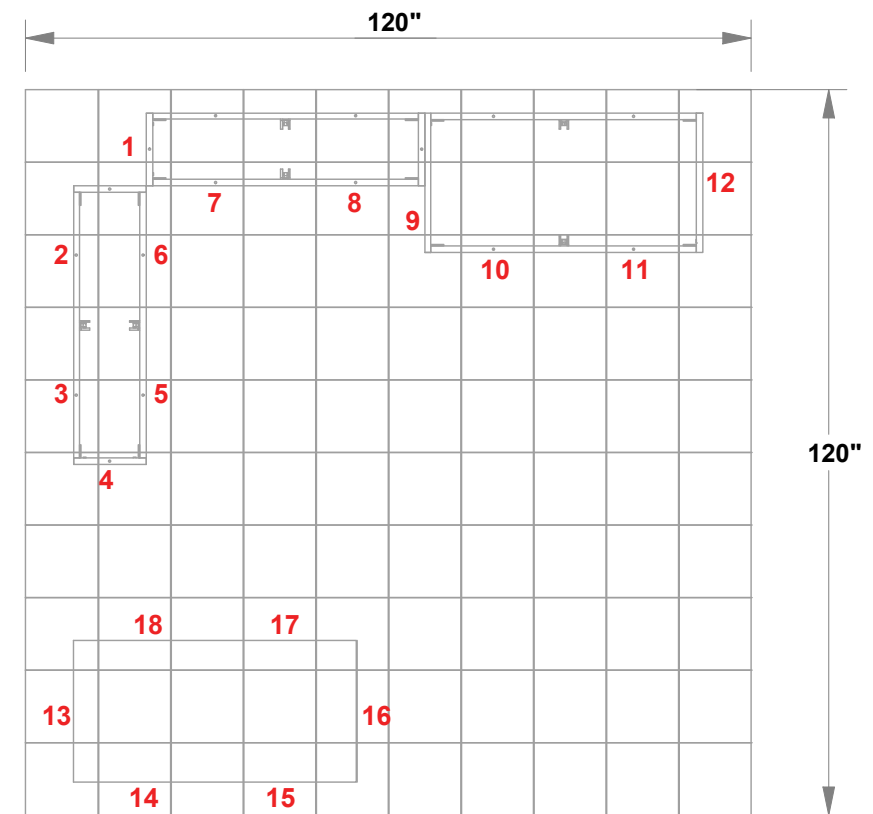

PRELIMINARY GRAPHIC LAYOUT

FLATTENED ELEVATED VIEW

TOP VIEW

PARTS LIST:		
QTY	SIZE	NAME
12	23 X 46	DOUBLE QUAD
6	23 X 46	DOUBLE SHOWCASE QUAD
6	23 X 23	STANDARD QUAD
4	12.125 X 46	SIDE QUAD
2	23 X 46	HINGED DOUBLE VERTICAL

MultiQuad®
The Last Exhibit You'll Ever Buy

3401 Mary Taylor Road
Birmingham, Alabama 35235
(205) 439-8200

KIT-MQ-WK71

10x10 MultiQuad®