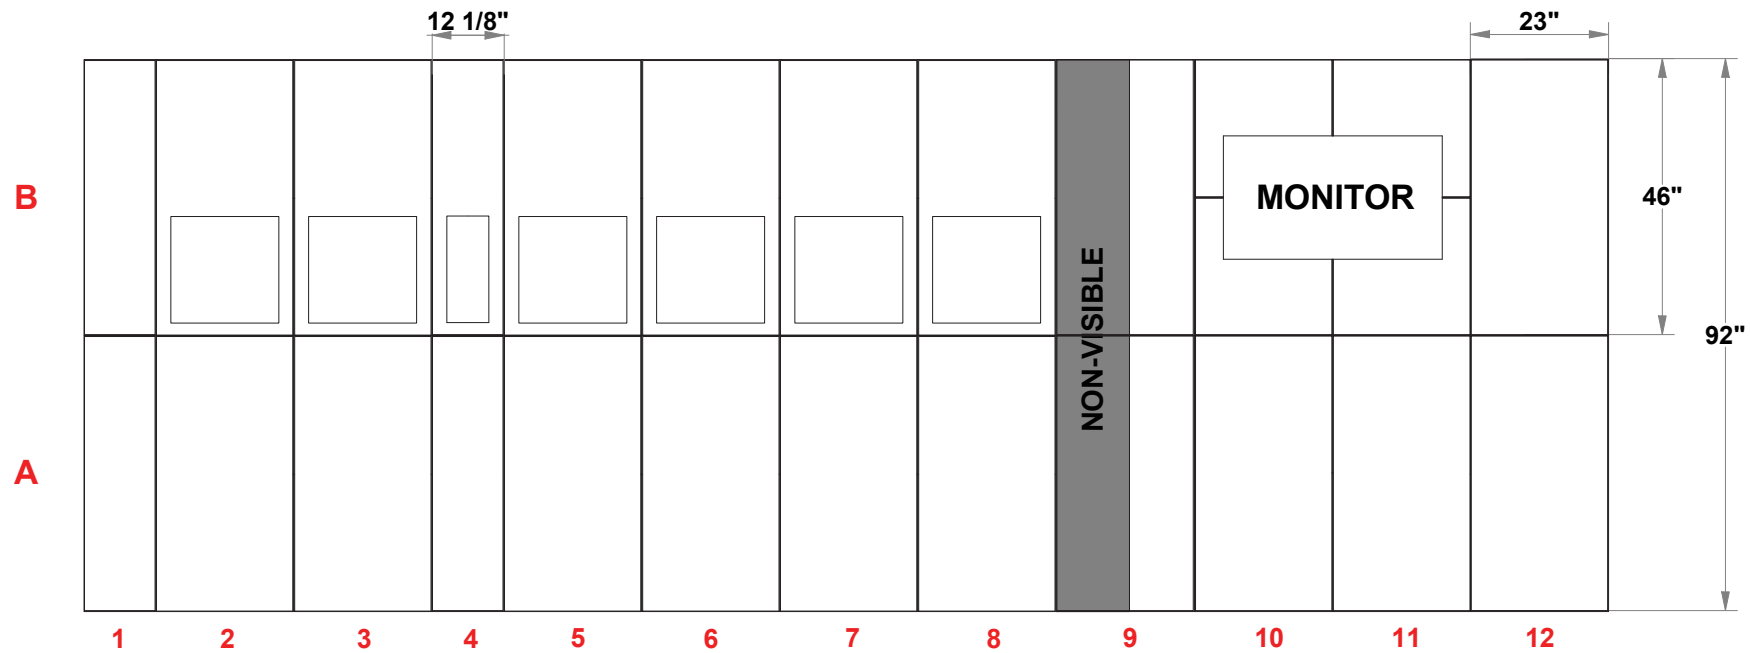

PRELIMINARY GRAPHIC LAYOUT

FLATTENED ELEVATED VIEW

TOP VIEW

PARTS LIST:		
QTY	SIZE	NAME
12	23 X 46	DOUBLE QUAD
6	23 X 46	DOUBLE SHOWCASE QUAD
6	23 X 23	STANDARD QUAD
4	12.125 X 46	SIDE QUAD
2	23 X 46	HINGED DOUBLE VERTICAL