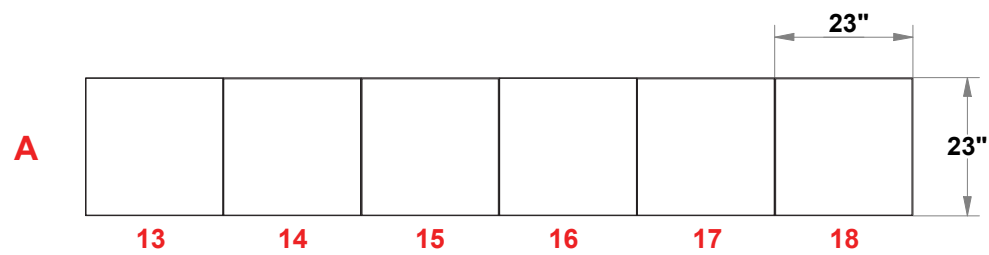

PRELIMINARY GRAPHIC LAYOUT

FLATTENED ELEVATED VIEW

TOP VIEW

PARTS LIST:		
QTY	SIZE	NAME
12	23 X 46	DOUBLE QUAD
6	23 X 46	DOUBLE SHOWCASE QUAD
6	23 X 23	STANDARD QUAD
4	12.125 X 46	SIDE QUAD
2	23 X 46	HINGED DOUBLE VERTICAL