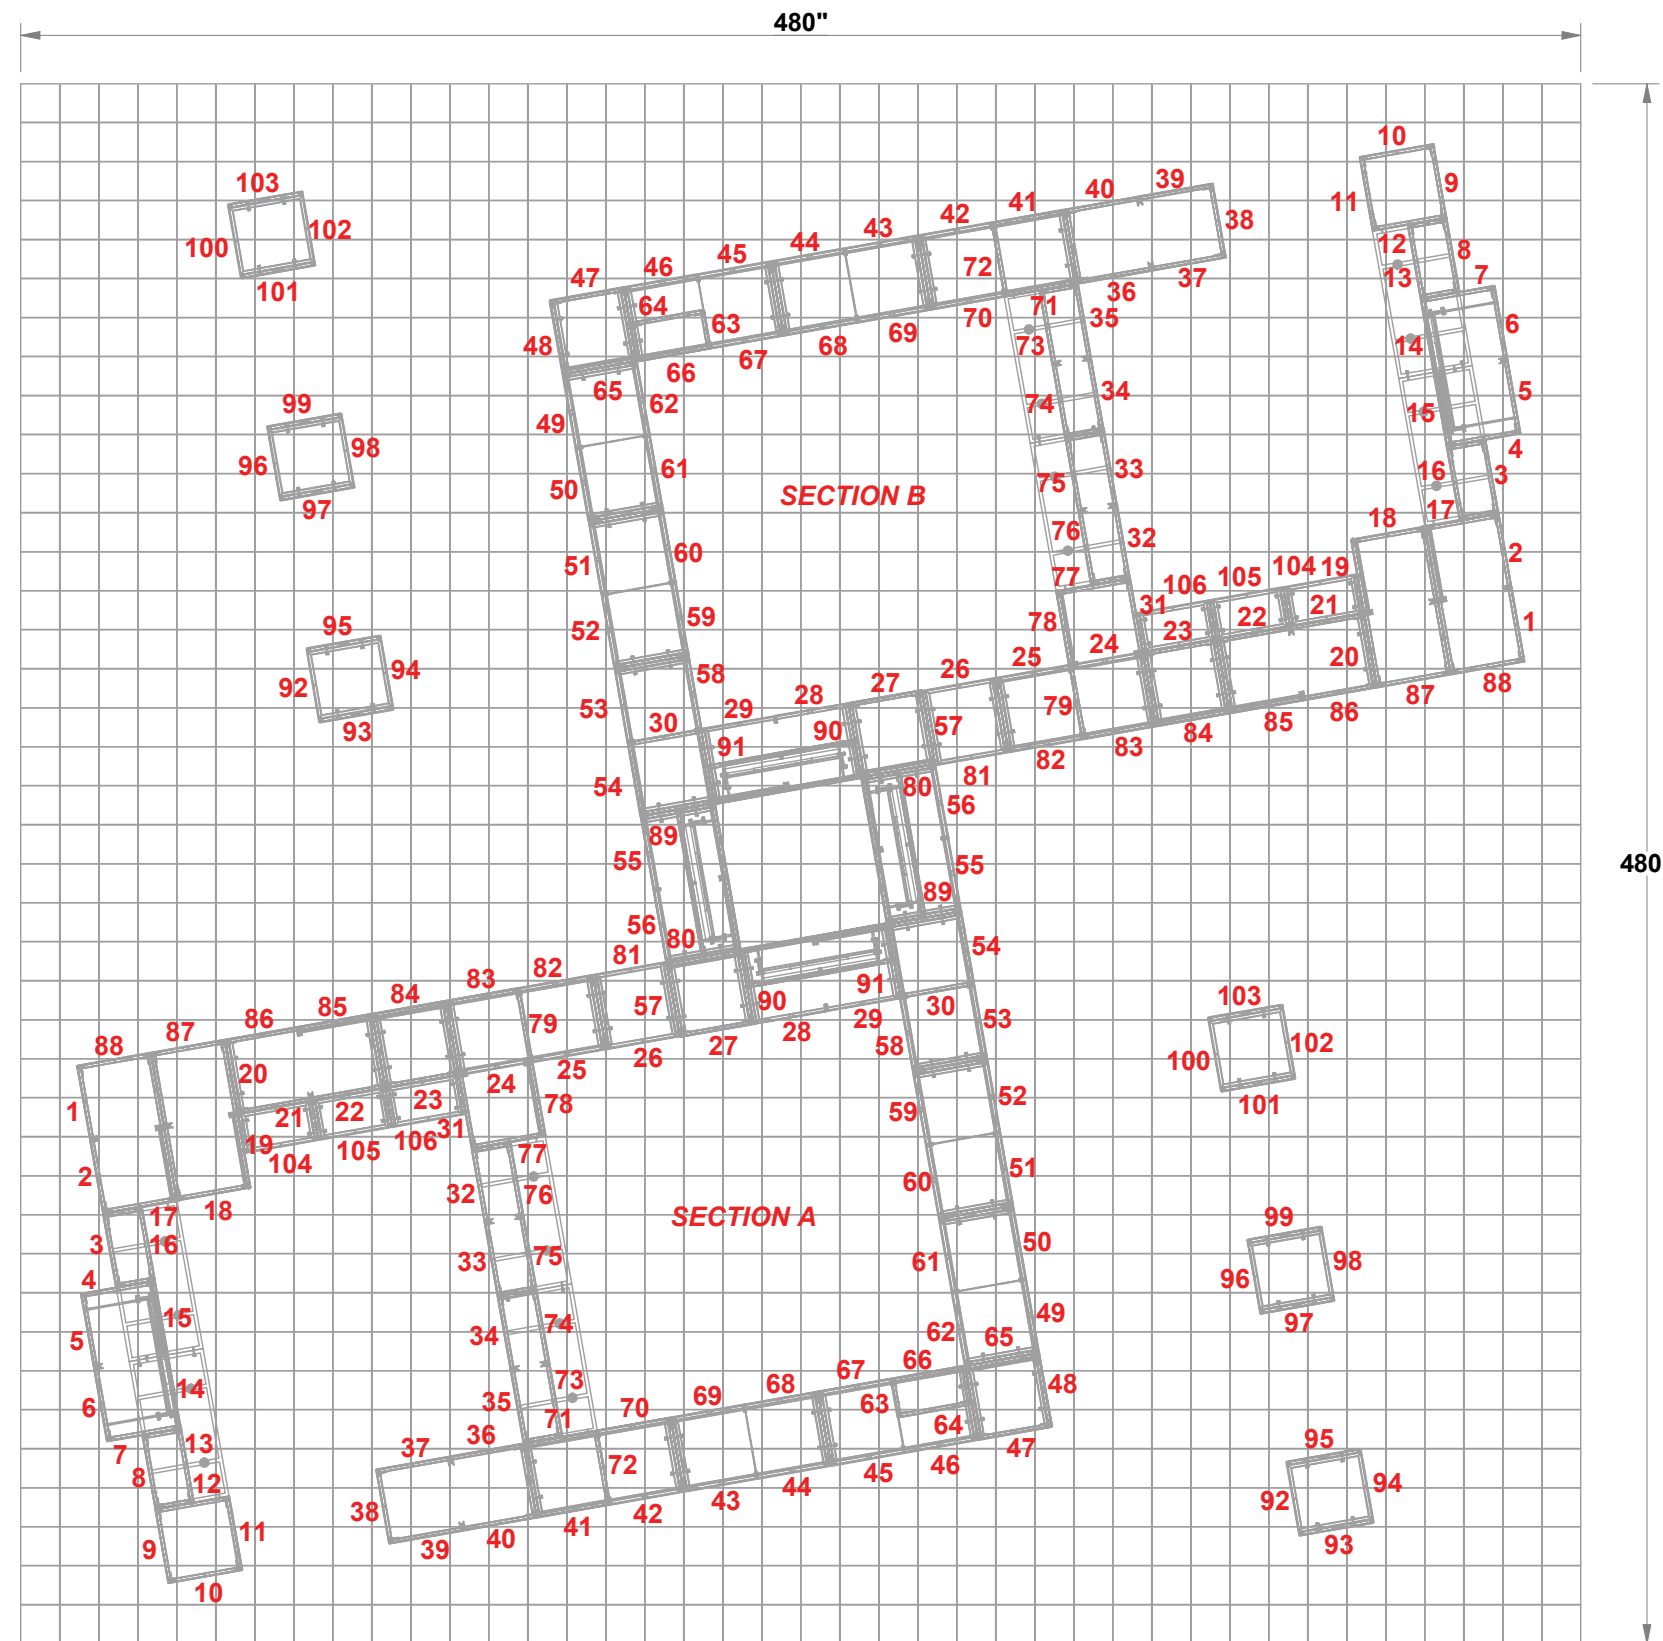

PRELIMINARY GRAPHIC LAYOUT

| PARTS LIST: | | |
|-------------|-------------|--------------------|
| QTY | SIZE | NAME |
| 282 | 23 X 46 | DOUBLE QUAD |
| 116 | 23 X 23 | STANDARD QUAD |
| 4 | 12.125 X 46 | SIDE DOUBLE QUAD |
| 12 | 23 X 46 | HINGED DOUBLE QUAD |

3401 Mary Taylor Road
Birmingham, Alabama 35235
(205) 439-8200

KIT-MQ-WK77

TOP VIEW

40x40 MultiQuad®

PRELIMINARY GRAPHIC LAYOUT

SECTION A FLATTENED ELEVATED VIEW

| PARTS LIST: | | |
|-------------|-------------|--------------------|
| QTY | SIZE | NAME |
| 282 | 23 X 46 | DOUBLE QUAD |
| 116 | 23 X 23 | STANDARD QUAD |
| 4 | 12.125 X 46 | SIDE DOUBLE QUAD |
| 12 | 23 X 46 | HINGED DOUBLE QUAD |

MultiQuad[®]
The Last Exhibit You'll Ever Buy

3401 Mary Taylor Road
Birmingham, Alabama 35235
(205) 439-8200

KIT-MQ-WK77

40x40 MultiQuad[®]

PRELIMINARY GRAPHIC LAYOUT

SECTION A FLATTENED ELEVATED VIEW

| PARTS LIST: | | |
|-------------|-------------|--------------------|
| QTY | SIZE | NAME |
| 282 | 23 X 46 | DOUBLE QUAD |
| 116 | 23 X 23 | STANDARD QUAD |
| 4 | 12.125 X 46 | SIDE DOUBLE QUAD |
| 12 | 23 X 46 | HINGED DOUBLE QUAD |

MultiQuad[®]
The Last Exhibit You'll Ever Buy

3401 Mary Taylor Road
Birmingham, Alabama 35235
(205) 439-8200

KIT-MQ-WK77

40x40 MultiQuad[®]

PRELIMINARY GRAPHIC LAYOUT

SECTION B FLATTENED ELEVATED VIEW

| PARTS LIST: | | |
|-------------|-------------|--------------------|
| QTY | SIZE | NAME |
| 282 | 23 X 46 | DOUBLE QUAD |
| 116 | 23 X 23 | STANDARD QUAD |
| 4 | 12.125 X 46 | SIDE DOUBLE QUAD |
| 12 | 23 X 46 | HINGED DOUBLE QUAD |