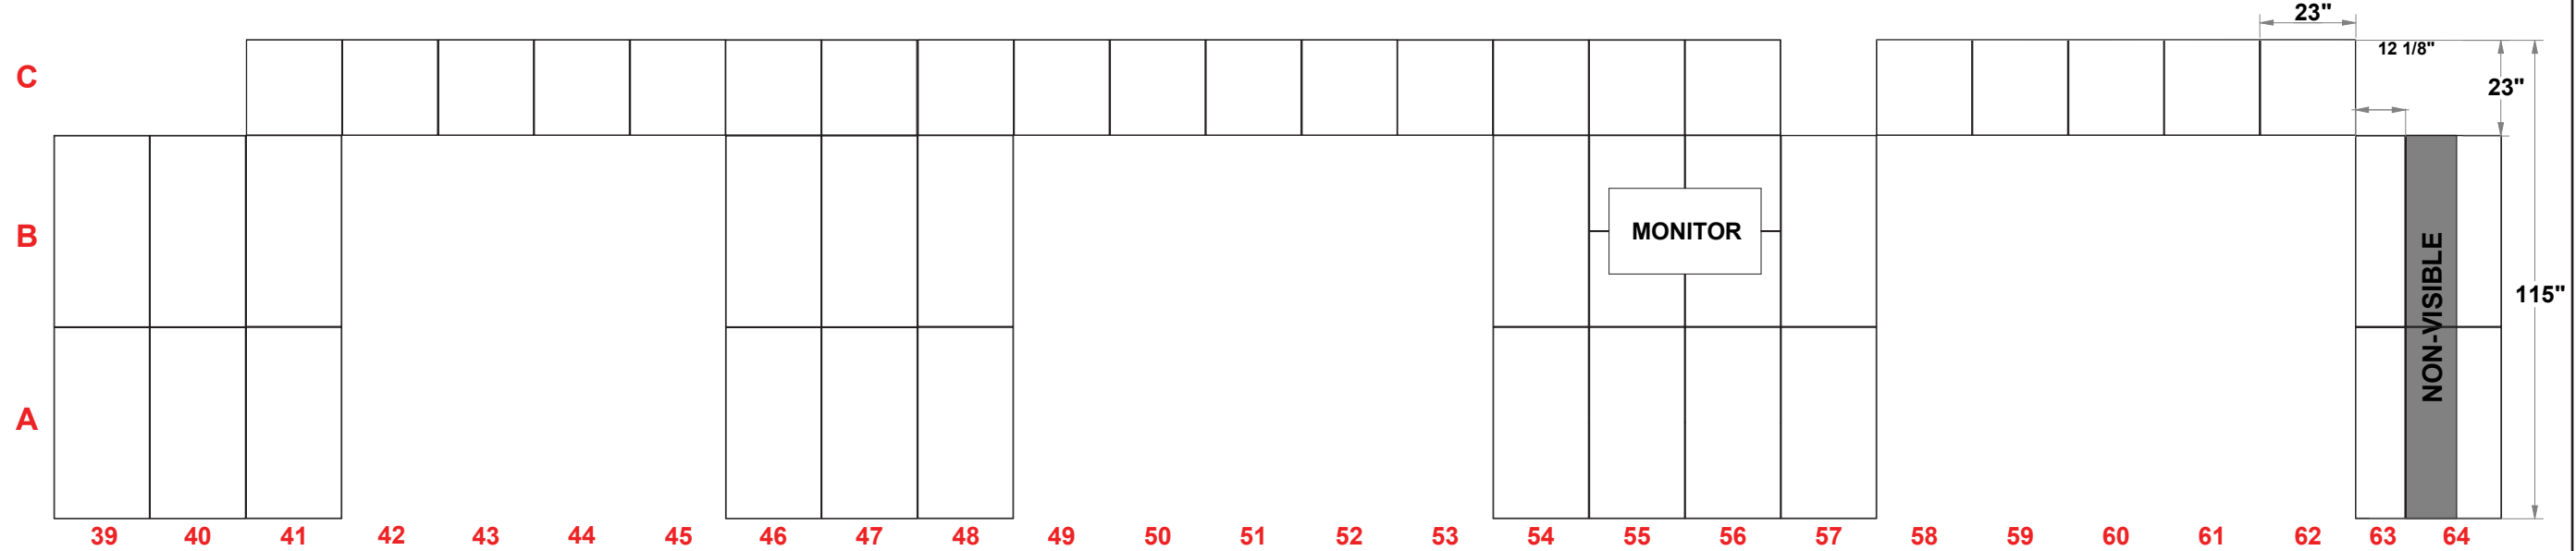

MultiQuad®
The Last Exhibit You'll Ever Buy

3401 Mary Taylor Road
Birmingham, Alabama 35235
(205) 439-8200

KIT-MQ-WK77

40x40 MultiQuad®

PRELIMINARY GRAPHIC LAYOUT

SECTION B FLATTENED ELEVATED VIEW

| PARTS LIST: | | |
|-------------|-------------|--------------------|
| QTY | SIZE | NAME |
| 282 | 23 X 46 | DOUBLE QUAD |
| 116 | 23 X 23 | STANDARD QUAD |
| 4 | 12.125 X 46 | SIDE DOUBLE QUAD |
| 12 | 23 X 46 | HINGED DOUBLE QUAD |