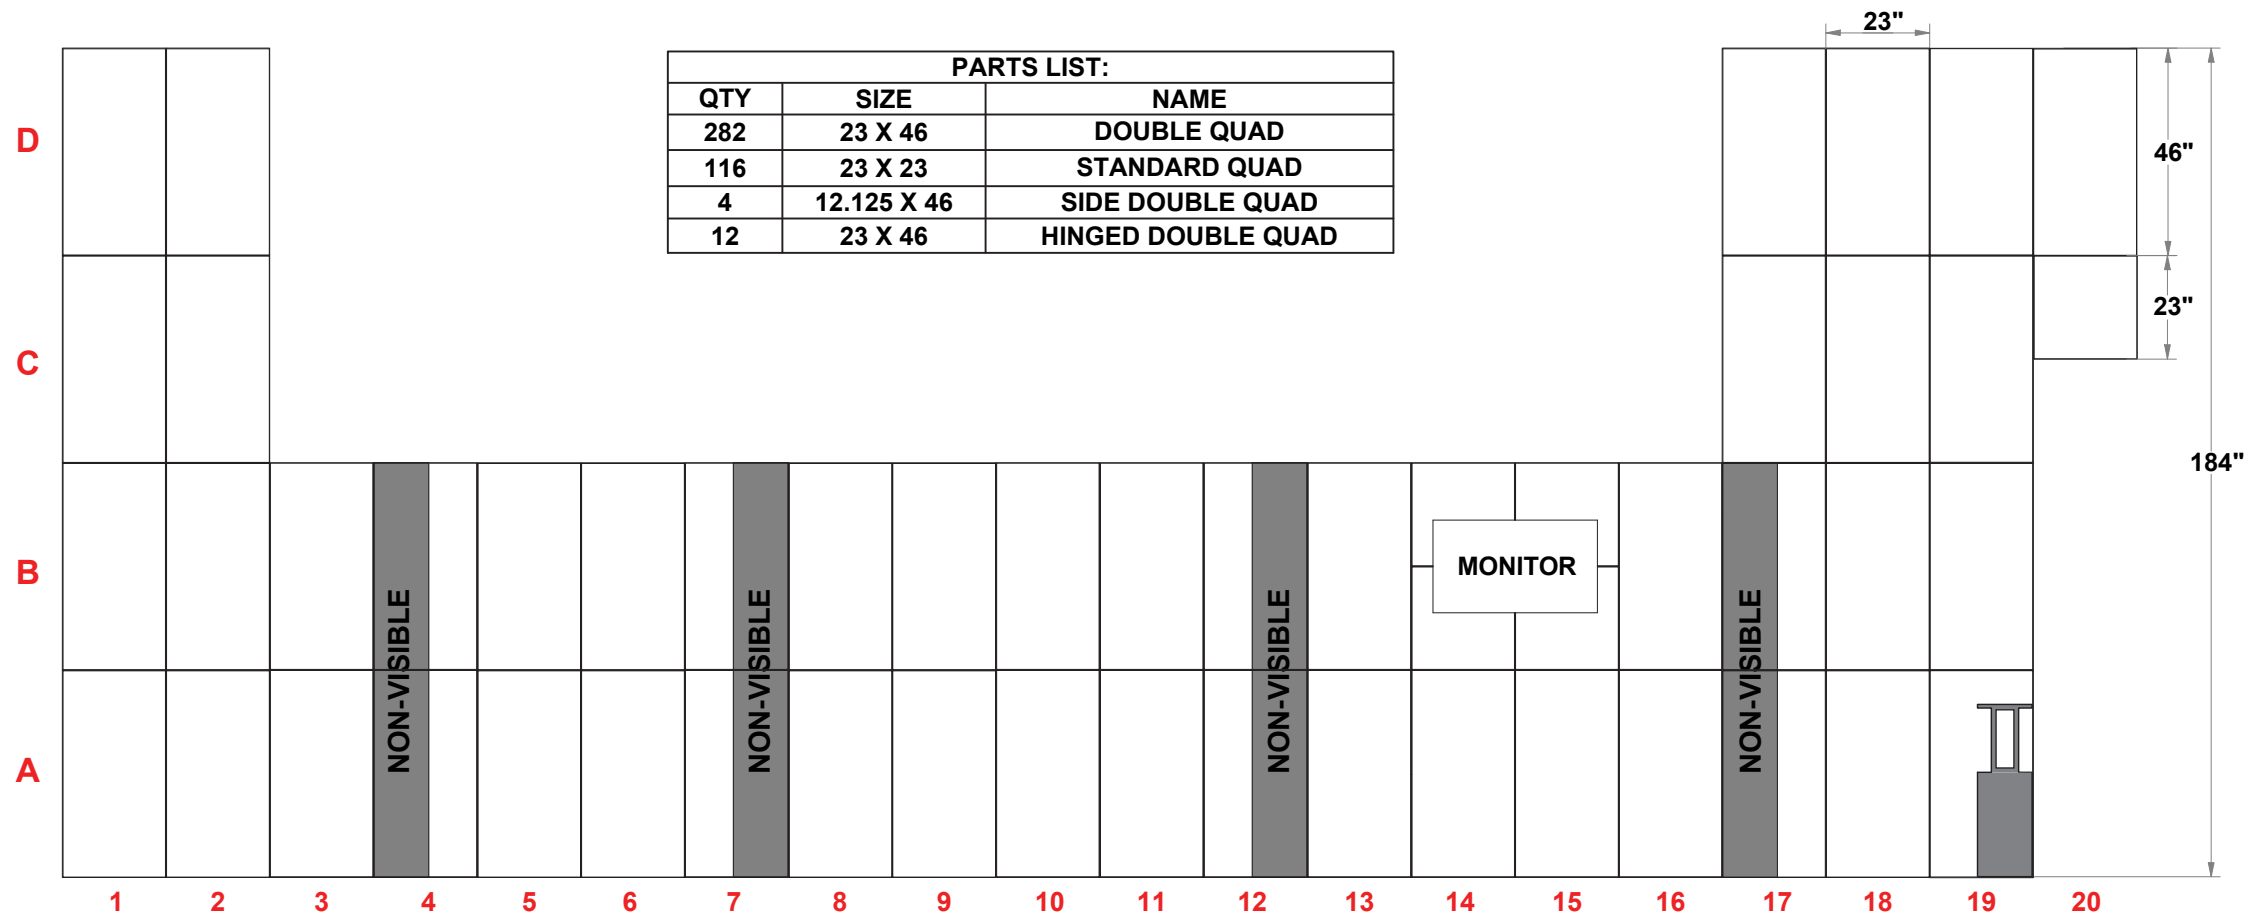

MultiQuad[®]
The Last Exhibit You'll Ever Buy

3401 Mary Taylor Road
Birmingham, Alabama 35235
(205) 439-8200

KIT-MQ-WK77

40x40 MultiQuad[®]

PRELIMINARY GRAPHIC LAYOUT

SECTION B FLATTENED ELEVATED VIEW

| PARTS LIST: | | |
|-------------|-------------|--------------------|
| QTY | SIZE | NAME |
| 282 | 23 X 46 | DOUBLE QUAD |
| 116 | 23 X 23 | STANDARD QUAD |
| 4 | 12.125 X 46 | SIDE DOUBLE QUAD |
| 12 | 23 X 46 | HINGED DOUBLE QUAD |

MultiQuad®
The Last Exhibit You'll Ever Buy

3401 Mary Taylor Road
Birmingham, Alabama 35235
(205) 439-8200

KIT-MQ-WK77

40x40 MultiQuad®

PRELIMINARY GRAPHIC LAYOUT

SECTION B FLATTENED ELEVATED VIEW

| PARTS LIST: | | |
|-------------|-------------|--------------------|
| QTY | SIZE | NAME |
| 282 | 23 X 46 | DOUBLE QUAD |
| 116 | 23 X 23 | STANDARD QUAD |
| 4 | 12.125 X 46 | SIDE DOUBLE QUAD |
| 12 | 23 X 46 | HINGED DOUBLE QUAD |