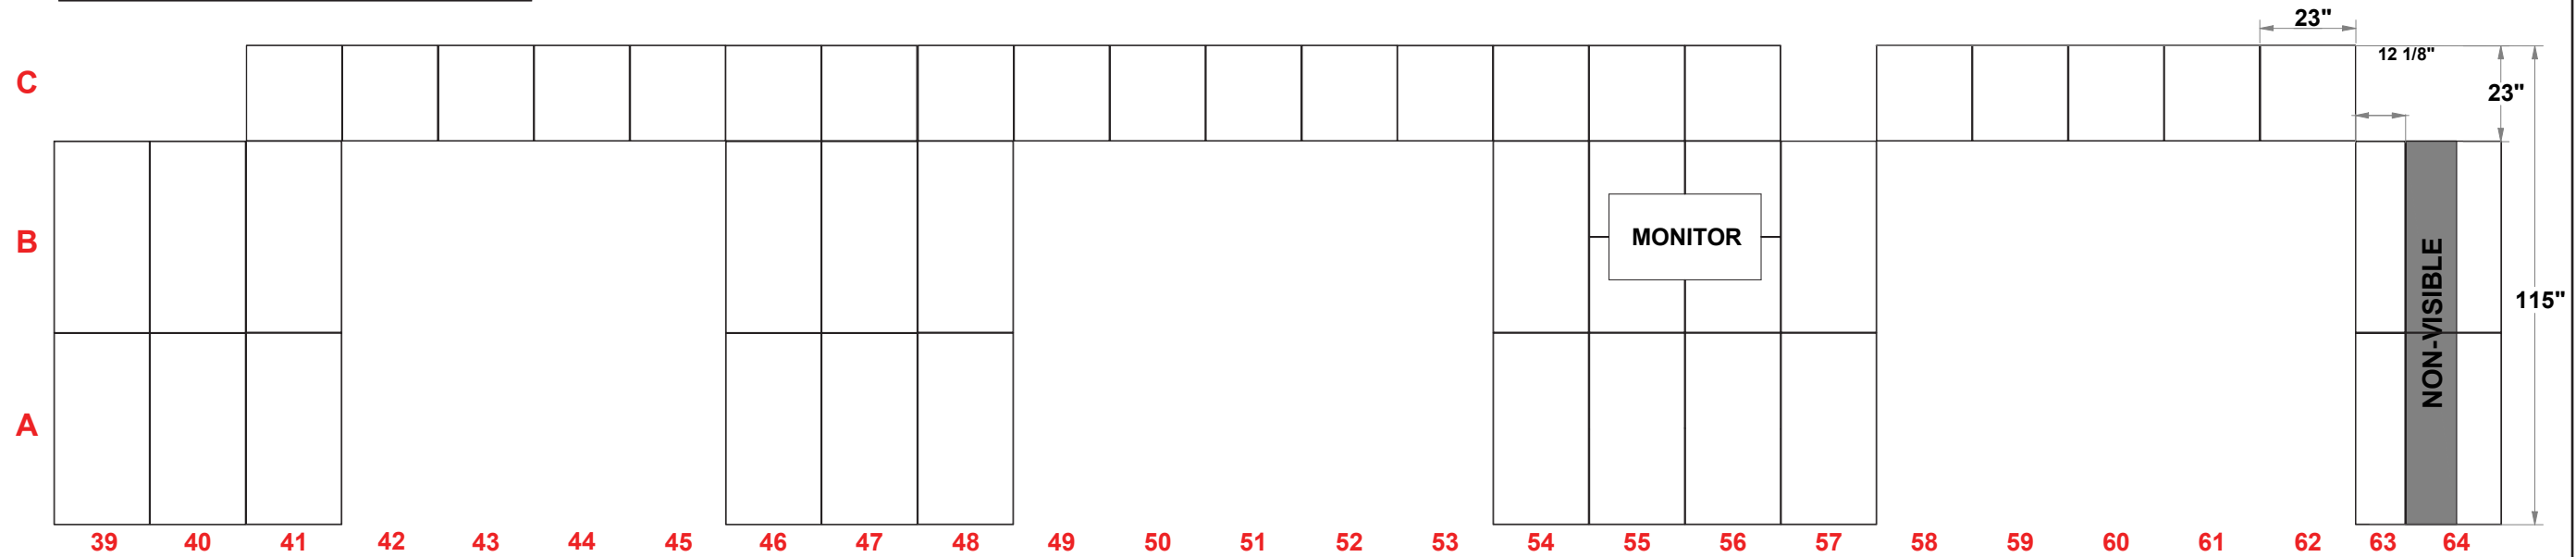

PRELIMINARY GRAPHIC LAYOUT

| PARTS LIST: | | |
|-------------|-------------|--------------------|
| QTY | SIZE | NAME |
| 282 | 23 X 46 | DOUBLE QUAD |
| 116 | 23 X 23 | STANDARD QUAD |
| 4 | 12.125 X 46 | SIDE DOUBLE QUAD |
| 12 | 23 X 46 | HINGED DOUBLE QUAD |

MultiQuad[®]
The Last Exhibit You'll Ever Buy

3401 Mary Taylor Road
Birmingham, Alabama 35235
(205) 439-8200

KIT-MQ-WK77

40x40 MultiQuad[®]

PRELIMINARY GRAPHIC LAYOUT

SECTION A FLATTENED ELEVATED VIEW

| PARTS LIST: | | |
|-------------|-------------|--------------------|
| QTY | SIZE | NAME |
| 282 | 23 X 46 | DOUBLE QUAD |
| 116 | 23 X 23 | STANDARD QUAD |
| 4 | 12.125 X 46 | SIDE DOUBLE QUAD |
| 12 | 23 X 46 | HINGED DOUBLE QUAD |

MultiQuad[®]
The Last Exhibit You'll Ever Buy

3401 Mary Taylor Road
Birmingham, Alabama 35235
(205) 439-8200

KIT-MQ-WK77

40x40 MultiQuad[®]

PRELIMINARY GRAPHIC LAYOUT

SECTION B FLATTENED ELEVATED VIEW

| PARTS LIST: | | |
|-------------|-------------|--------------------|
| QTY | SIZE | NAME |
| 282 | 23 X 46 | DOUBLE QUAD |
| 116 | 23 X 23 | STANDARD QUAD |
| 4 | 12.125 X 46 | SIDE DOUBLE QUAD |
| 12 | 23 X 46 | HINGED DOUBLE QUAD |

MultiQuad®
The Last Exhibit You'll Ever Buy

3401 Mary Taylor Road
Birmingham, Alabama 35235
(205) 439-8200

KIT-MQ-WK77

40x40 MultiQuad®

PRELIMINARY GRAPHIC LAYOUT

SECTION B FLATTENED ELEVATED VIEW

| PARTS LIST: | | |
|-------------|-------------|--------------------|
| QTY | SIZE | NAME |
| 282 | 23 X 46 | DOUBLE QUAD |
| 116 | 23 X 23 | STANDARD QUAD |
| 4 | 12.125 X 46 | SIDE DOUBLE QUAD |
| 12 | 23 X 46 | HINGED DOUBLE QUAD |