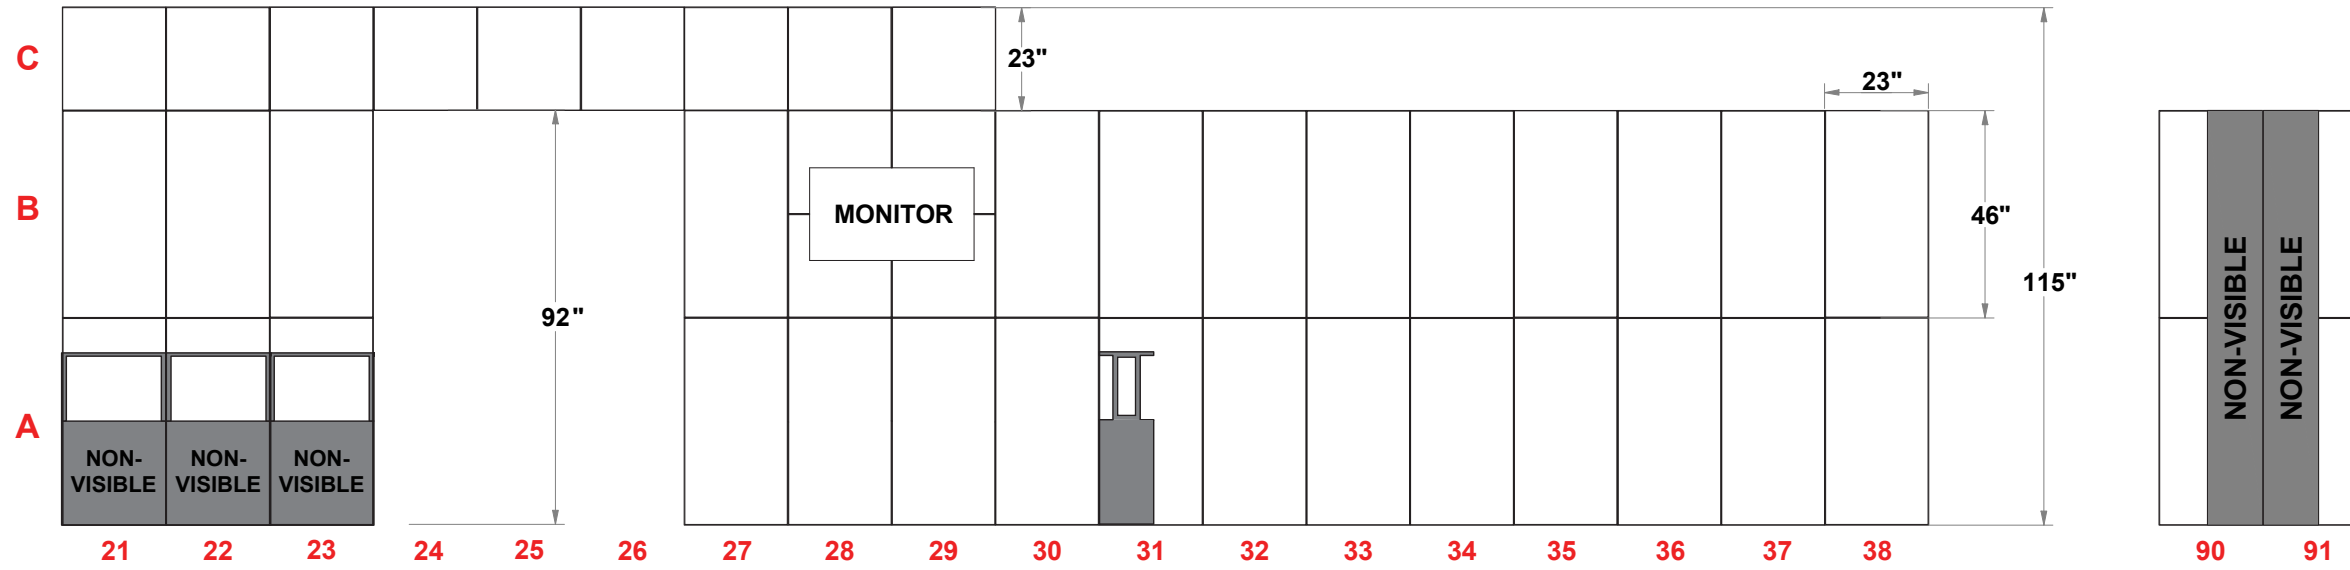

MultiQuad[®]
The Last Exhibit You'll Ever Buy

3401 Mary Taylor Road
Birmingham, Alabama 35235
(205) 439-8200

KIT-MQ-WK77

40x40 MultiQuad[®]

PRELIMINARY GRAPHIC LAYOUT

SECTION B FLATTENED ELEVATED VIEW

| PARTS LIST: | | |
|-------------|-------------|--------------------|
| QTY | SIZE | NAME |
| 282 | 23 X 46 | DOUBLE QUAD |
| 116 | 23 X 23 | STANDARD QUAD |
| 4 | 12.125 X 46 | SIDE DOUBLE QUAD |
| 12 | 23 X 46 | HINGED DOUBLE QUAD |

MultiQuad®
The Last Exhibit You'll Ever Buy

3401 Mary Taylor Road
Birmingham, Alabama 35235
(205) 439-8200

KIT-MQ-WK77

40x40 MultiQuad®

PRELIMINARY GRAPHIC LAYOUT

SECTION B FLATTENED ELEVATED VIEW

| PARTS LIST: | | |
|-------------|-------------|--------------------|
| QTY | SIZE | NAME |
| 282 | 23 X 46 | DOUBLE QUAD |
| 116 | 23 X 23 | STANDARD QUAD |
| 4 | 12.125 X 46 | SIDE DOUBLE QUAD |
| 12 | 23 X 46 | HINGED DOUBLE QUAD |