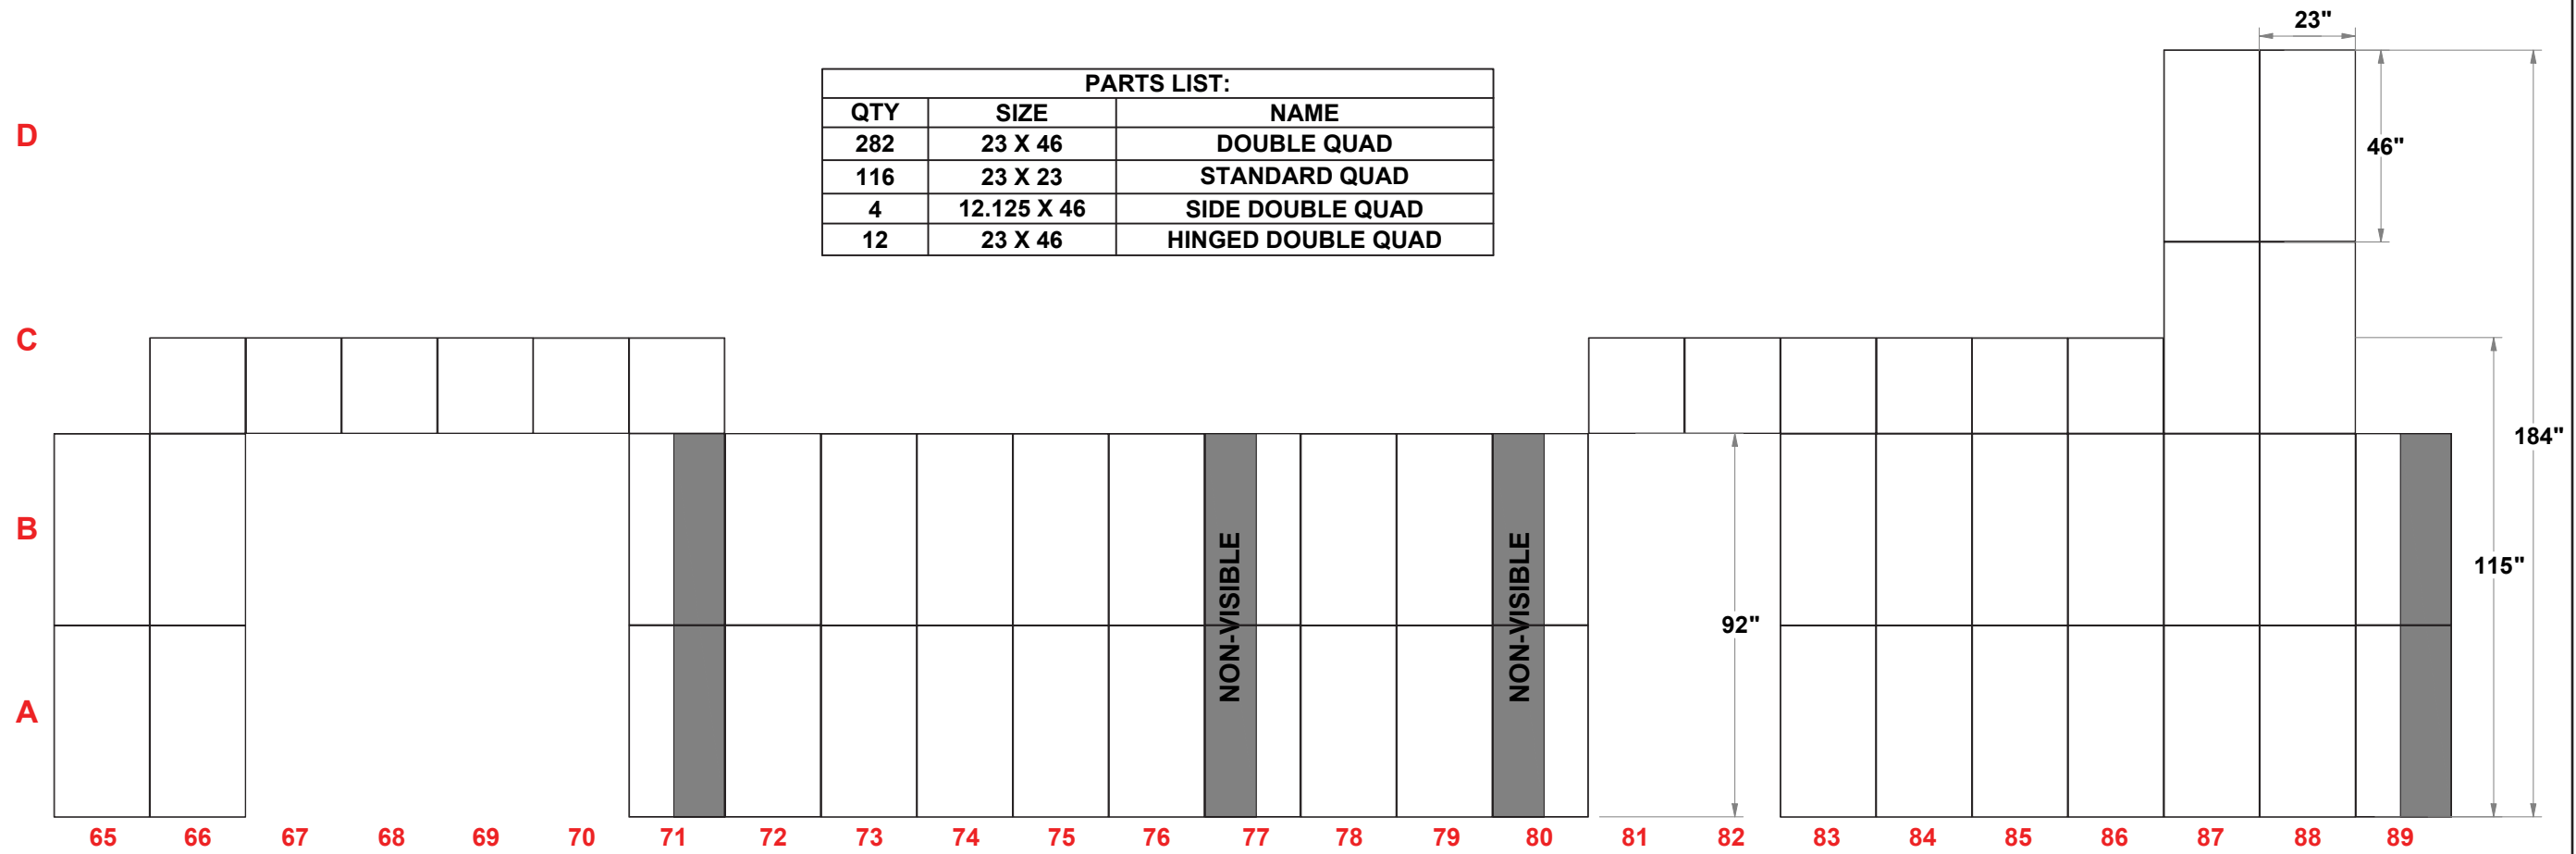

MultiQuad[®]
The Last Exhibit You'll Ever Buy

3401 Mary Taylor Road
Birmingham, Alabama 35235
(205) 439-8200

KIT-MQ-WK77

40x40 MultiQuad[®]

PRELIMINARY GRAPHIC LAYOUT

SECTION A FLATTENED ELEVATED VIEW

| PARTS LIST: | | |
|-------------|-------------|--------------------|
| QTY | SIZE | NAME |
| 282 | 23 X 46 | DOUBLE QUAD |
| 116 | 23 X 23 | STANDARD QUAD |
| 4 | 12.125 X 46 | SIDE DOUBLE QUAD |
| 12 | 23 X 46 | HINGED DOUBLE QUAD |