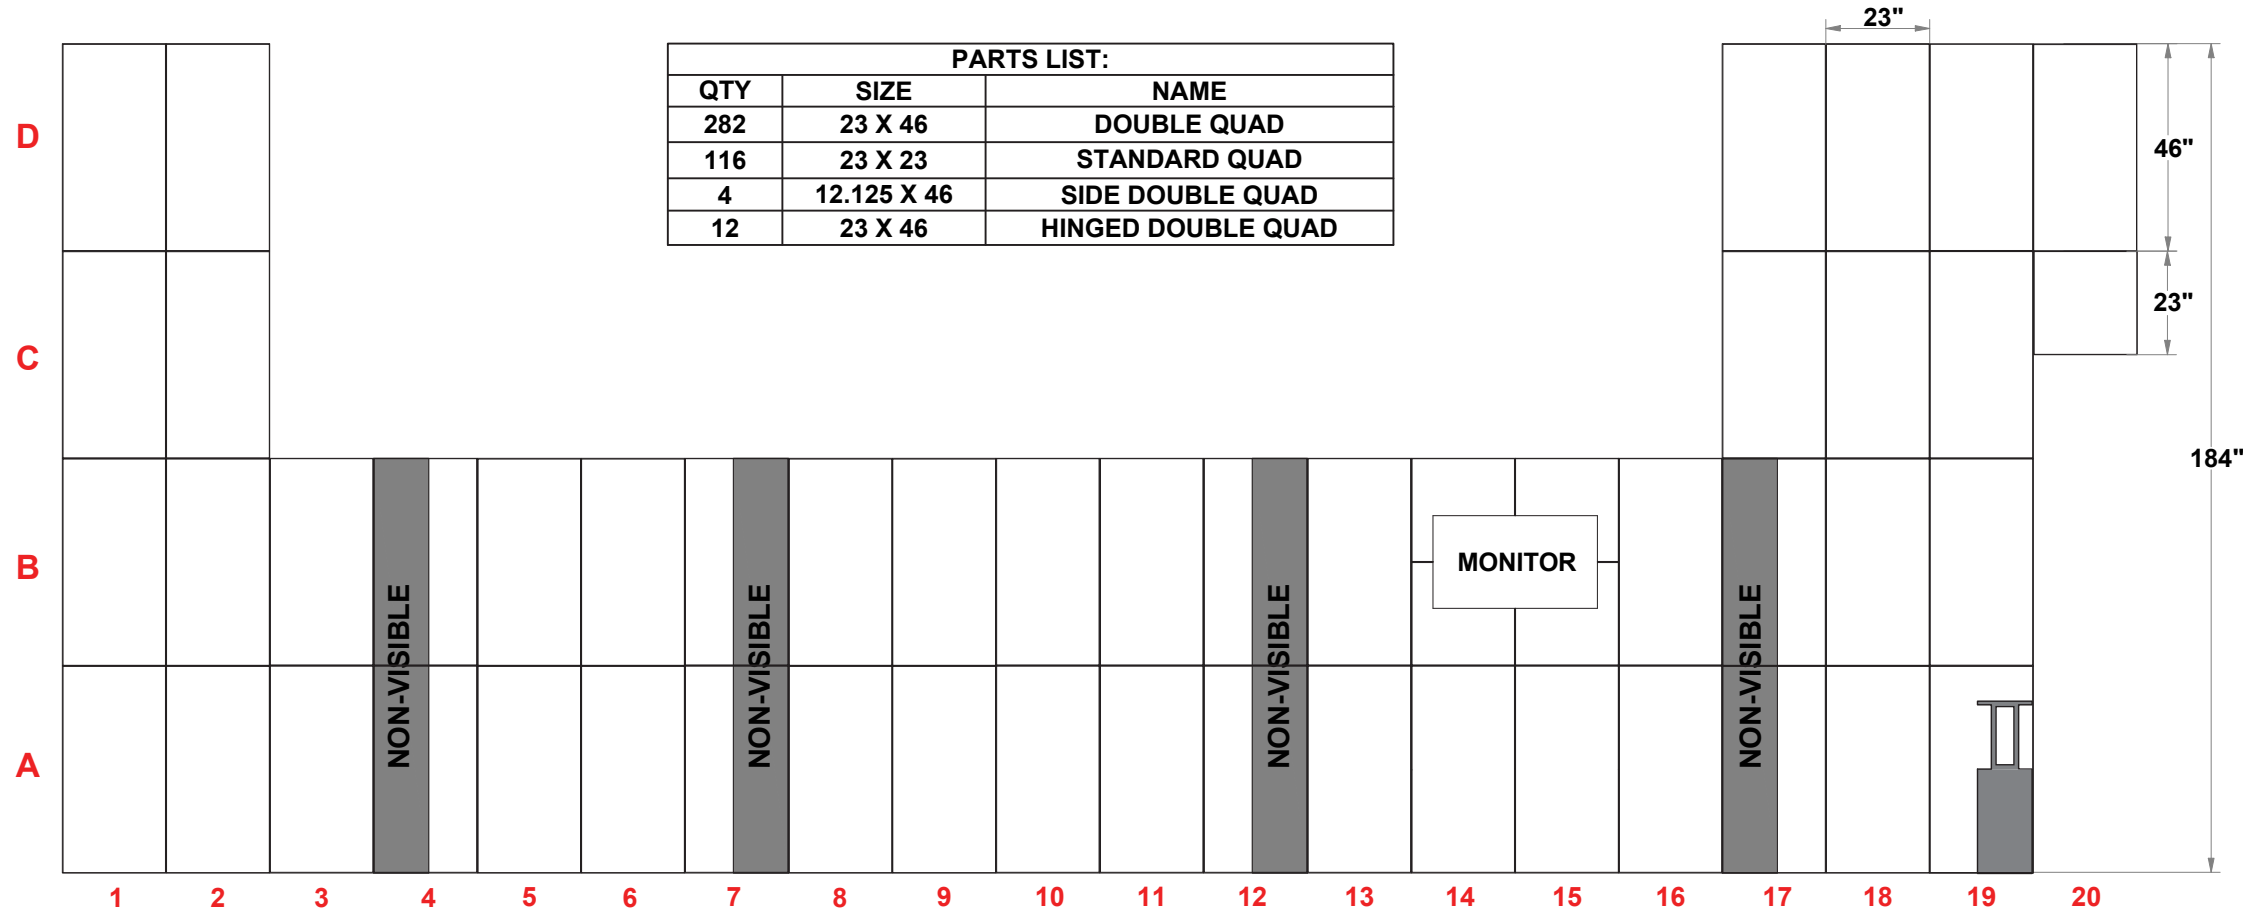

PRELIMINARY GRAPHIC LAYOUT

| PARTS LIST: | | |
|-------------|-------------|--------------------|
| QTY | SIZE | NAME |
| 282 | 23 X 46 | DOUBLE QUAD |
| 116 | 23 X 23 | STANDARD QUAD |
| 4 | 12.125 X 46 | SIDE DOUBLE QUAD |
| 12 | 23 X 46 | HINGED DOUBLE QUAD |

3401 Mary Taylor Road
Birmingham, Alabama 35235
(205) 439-8200

KIT-MQ-WK77

TOP VIEW

40x40 MultiQuad®

PRELIMINARY GRAPHIC LAYOUT

SECTION A FLATTENED ELEVATED VIEW

| PARTS LIST: | | |
|-------------|-------------|--------------------|
| QTY | SIZE | NAME |
| 282 | 23 X 46 | DOUBLE QUAD |
| 116 | 23 X 23 | STANDARD QUAD |
| 4 | 12.125 X 46 | SIDE DOUBLE QUAD |
| 12 | 23 X 46 | HINGED DOUBLE QUAD |

MultiQuad[®]
The Last Exhibit You'll Ever Buy

3401 Mary Taylor Road
Birmingham, Alabama 35235
(205) 439-8200

KIT-MQ-WK77

40x40 MultiQuad[®]

PRELIMINARY GRAPHIC LAYOUT

SECTION A FLATTENED ELEVATED VIEW

| PARTS LIST: | | |
|-------------|-------------|--------------------|
| QTY | SIZE | NAME |
| 282 | 23 X 46 | DOUBLE QUAD |
| 116 | 23 X 23 | STANDARD QUAD |
| 4 | 12.125 X 46 | SIDE DOUBLE QUAD |
| 12 | 23 X 46 | HINGED DOUBLE QUAD |

MultiQuad[®]
The Last Exhibit You'll Ever Buy

3401 Mary Taylor Road
Birmingham, Alabama 35235
(205) 439-8200

KIT-MQ-WK77

40x40 MultiQuad[®]

PRELIMINARY GRAPHIC LAYOUT

SECTION B FLATTENED ELEVATED VIEW

| PARTS LIST: | | |
|-------------|-------------|--------------------|
| QTY | SIZE | NAME |
| 282 | 23 X 46 | DOUBLE QUAD |
| 116 | 23 X 23 | STANDARD QUAD |
| 4 | 12.125 X 46 | SIDE DOUBLE QUAD |
| 12 | 23 X 46 | HINGED DOUBLE QUAD |