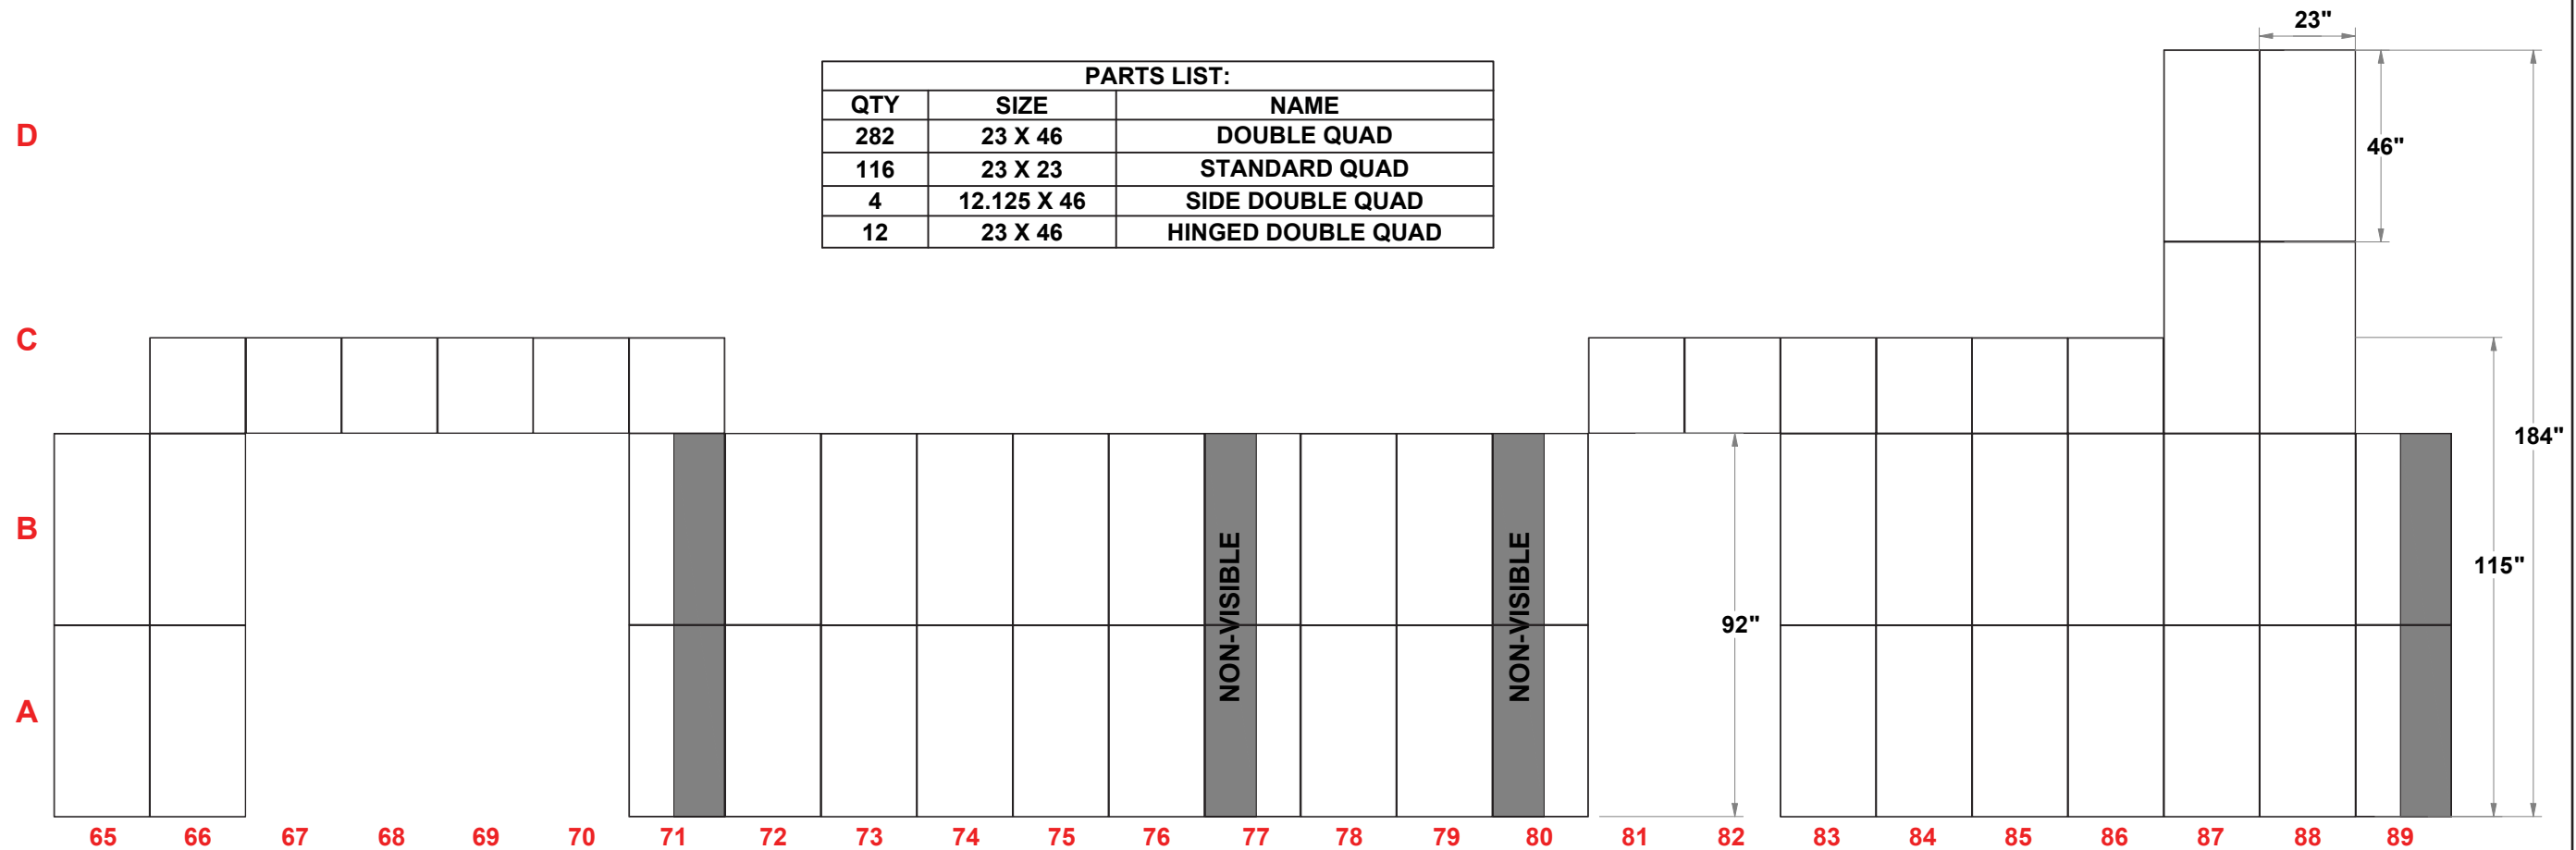

MultiQuad®
The Last Exhibit You'll Ever Buy

3401 Mary Taylor Road
Birmingham, Alabama 35235
(205) 439-8200

KIT-MQ-WK77

40x40 MultiQuad®

PRELIMINARY GRAPHIC LAYOUT

SECTION B FLATTENED ELEVATED VIEW

| PARTS LIST: | | |
|-------------|-------------|--------------------|
| QTY | SIZE | NAME |
| 282 | 23 X 46 | DOUBLE QUAD |
| 116 | 23 X 23 | STANDARD QUAD |
| 4 | 12.125 X 46 | SIDE DOUBLE QUAD |
| 12 | 23 X 46 | HINGED DOUBLE QUAD |