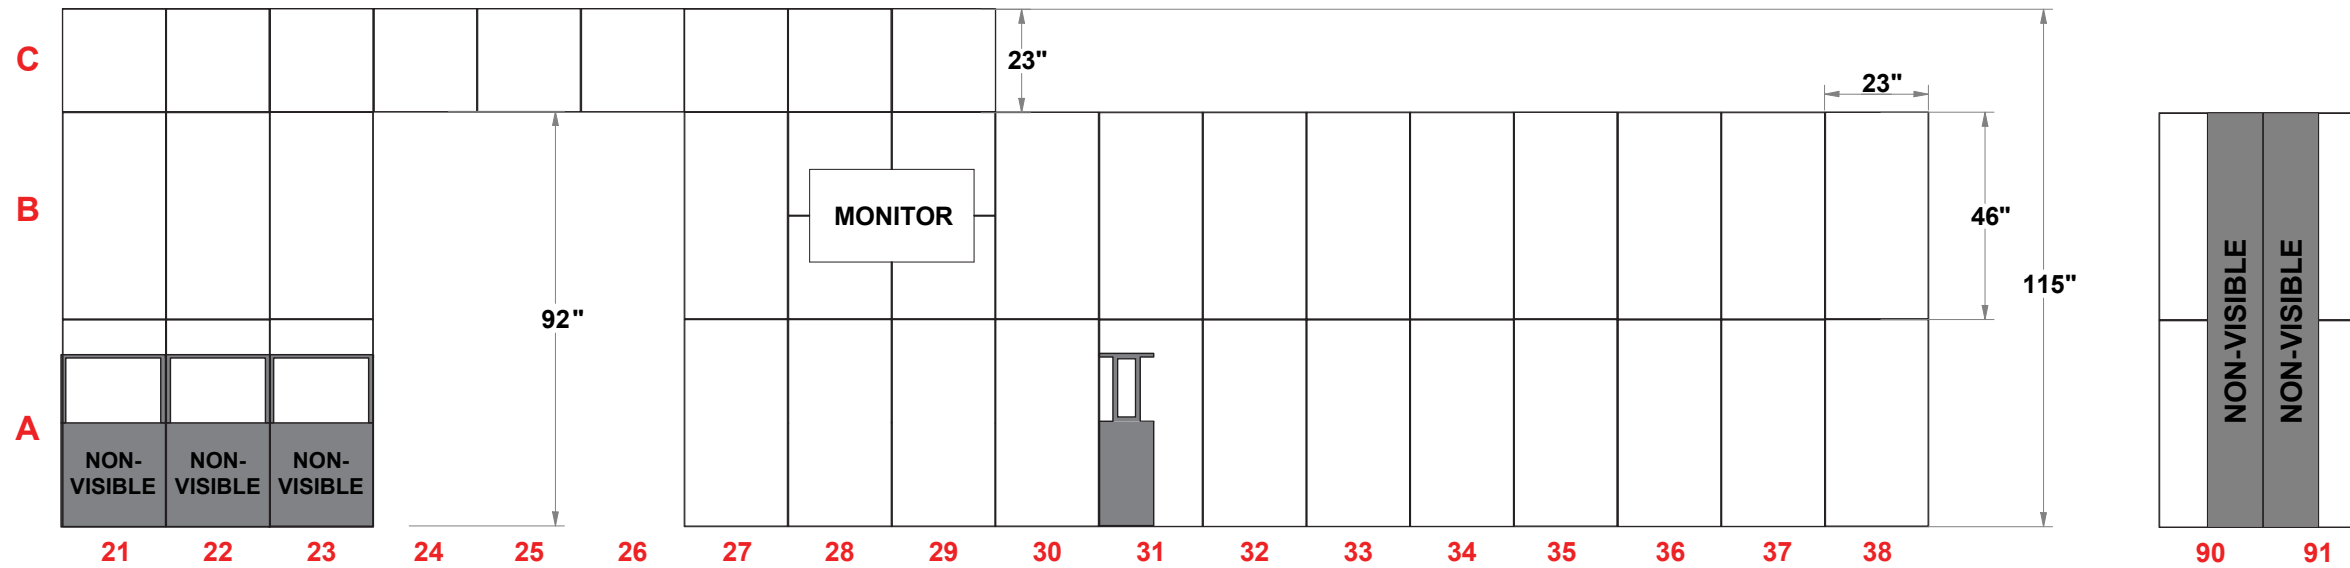

3401 Mary Taylor Road
Birmingham, Alabama 35235
(205) 439-8200

KIT-MQ-WK77

TOP VIEW

40x40 MultiQuad®

PRELIMINARY GRAPHIC LAYOUT

SECTION A FLATTENED ELEVATED VIEW

| PARTS LIST: | | |
|-------------|-------------|--------------------|
| QTY | SIZE | NAME |
| 282 | 23 X 46 | DOUBLE QUAD |
| 116 | 23 X 23 | STANDARD QUAD |
| 4 | 12.125 X 46 | SIDE DOUBLE QUAD |
| 12 | 23 X 46 | HINGED DOUBLE QUAD |

MultiQuad[®]
The Last Exhibit You'll Ever Buy

3401 Mary Taylor Road
Birmingham, Alabama 35235
(205) 439-8200

KIT-MQ-WK77

40x40 MultiQuad[®]

PRELIMINARY GRAPHIC LAYOUT

SECTION A FLATTENED ELEVATED VIEW

| PARTS LIST: | | |
|-------------|-------------|--------------------|
| QTY | SIZE | NAME |
| 282 | 23 X 46 | DOUBLE QUAD |
| 116 | 23 X 23 | STANDARD QUAD |
| 4 | 12.125 X 46 | SIDE DOUBLE QUAD |
| 12 | 23 X 46 | HINGED DOUBLE QUAD |