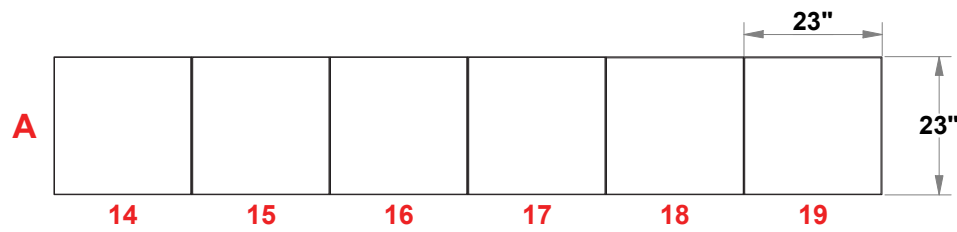

PRELIMINARY GRAPHIC LAYOUT

FLATTENED ELEVATED VIEW

PARTS LIST:		
QTY	SIZE	NAME
6	23 X 46	DOUBLE QUAD
8	12.125 X 46	SIDE QUAD
2	23 X 46	HINGED DOUBLE QUAD
10	23 X 23	STANDARD QUAD

MultiQuad®
The Last Exhibit You'll Ever Buy