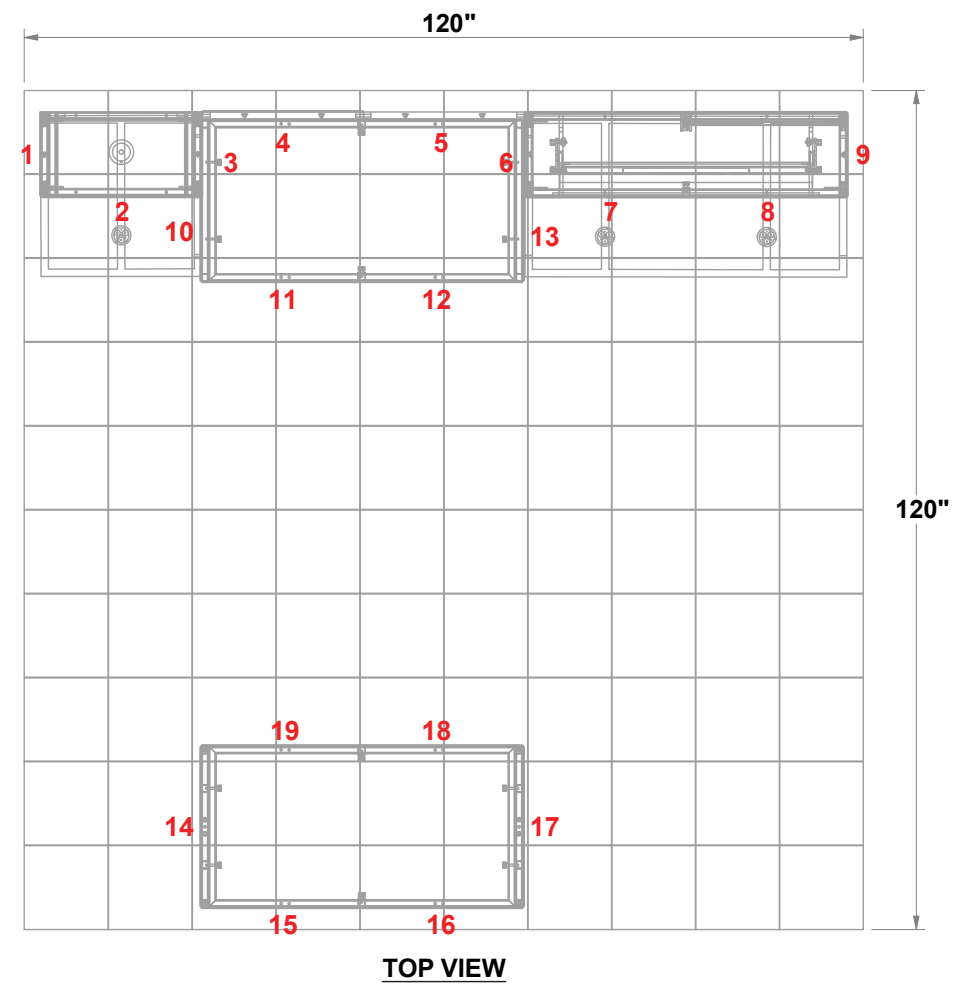

PRELIMINARY GRAPHIC LAYOUT

FLATTENED ELEVATED VIEW

PARTS LIST:		
QTY	SIZE	NAME
6	23 X 46	DOUBLE QUAD
8	12.125 X 46	SIDE QUAD
2	23 X 46	HINGED DOUBLE QUAD
10	23 X 23	STANDARD QUAD

MultiQuad®
The Last Exhibit You'll Ever Buy

3401 Mary Taylor Road
Birmingham, Alabama 35235
(205) 439-8200

KIT-MQ-WK79

10x10 MultiQuad®