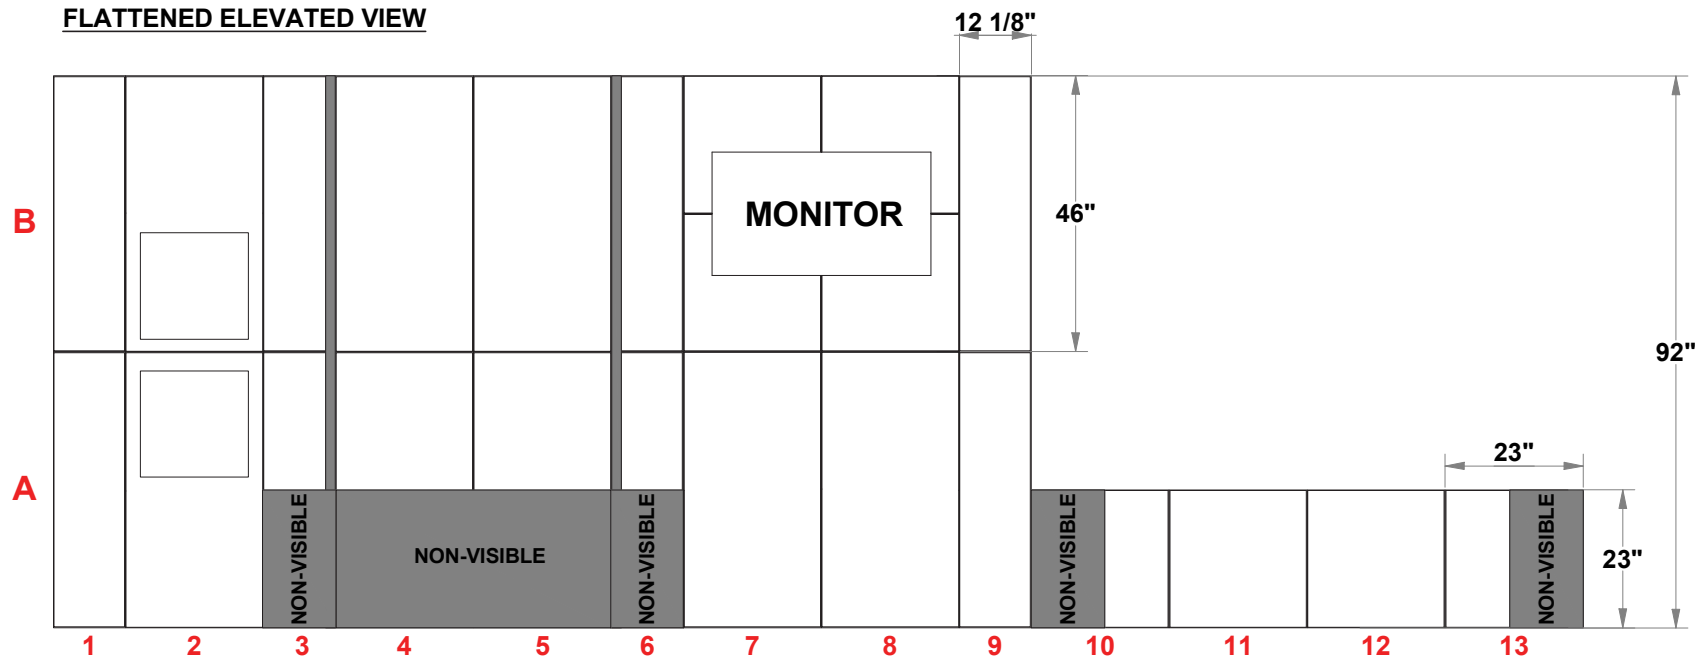

PRELIMINARY GRAPHIC LAYOUT

FLATTENED ELEVATED VIEW

PARTS LIST:		
QTY	SIZE	NAME
6	23 X 46	DOUBLE QUAD
8	12.125 X 46	SIDE QUAD
2	23 X 46	HINGED DOUBLE QUAD
10	23 X 23	STANDARD QUAD

MultiQuad®
The Last Exhibit You'll Ever Buy