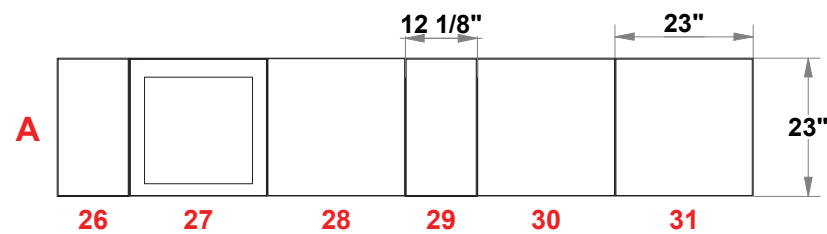

# PRELIMINARY GRAPHIC LAYOUT

**MultiQuad®**  
The Last Exhibit You'll Ever Buy

3401 Mary Taylor Road  
Birmingham, Alabama 35235  
(205) 439-8200

**KIT-MQ-WK81**

**FLATTENED ELEVATED VIEW**

PARTS LIST:		
QTY	SIZE	NAME
18	23 X 46	DOUBLE QUAD
16	23 X 23	STANDARD QUAD
2	23 X 46	HINGED DOUBLE QUAD
12	12.125 X 46	SIDE DOUBLE QUAD
6	12.125 X 23	SIDE QUAD

**TOP VIEW**

**10x20 MultiQuad®**