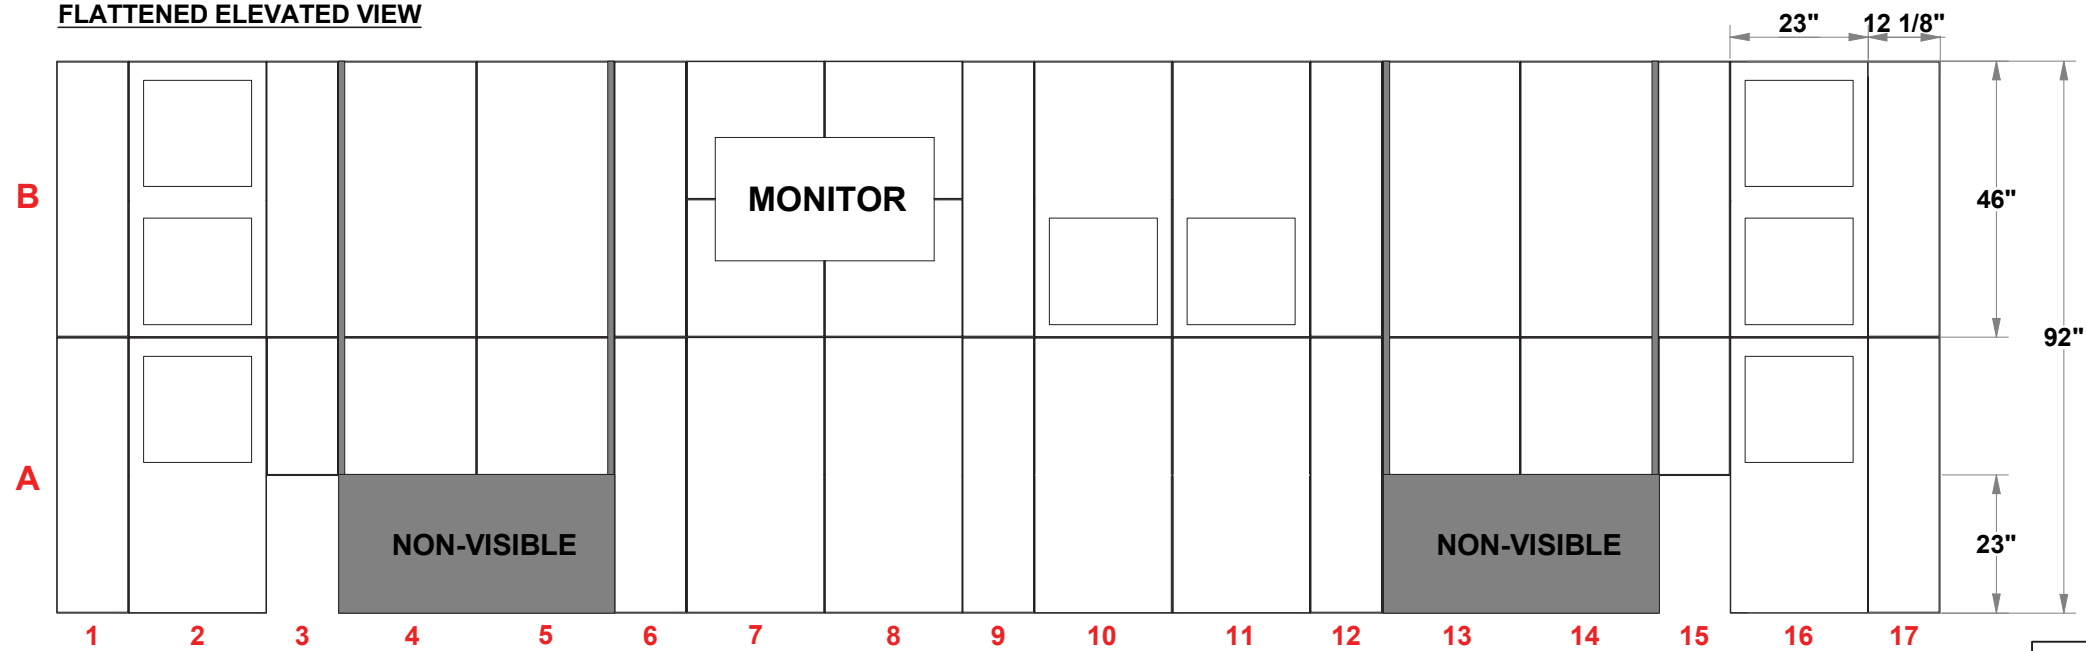

# PRELIMINARY GRAPHIC LAYOUT

**MultiQuad®**  
The Last Exhibit You'll Ever Buy

3401 Mary Taylor Road  
Birmingham, Alabama 35235  
(205) 439-8200

**KIT-MQ-WK81**

**FLATTENED ELEVATED VIEW**

PARTS LIST:		
QTY	SIZE	NAME
18	23 X 46	DOUBLE QUAD
16	23 X 23	STANDARD QUAD
2	23 X 46	HINGED DOUBLE QUAD
12	12.125 X 46	SIDE DOUBLE QUAD
6	12.125 X 23	SIDE QUAD

**TOP VIEW**

**10x20 MultiQuad®**