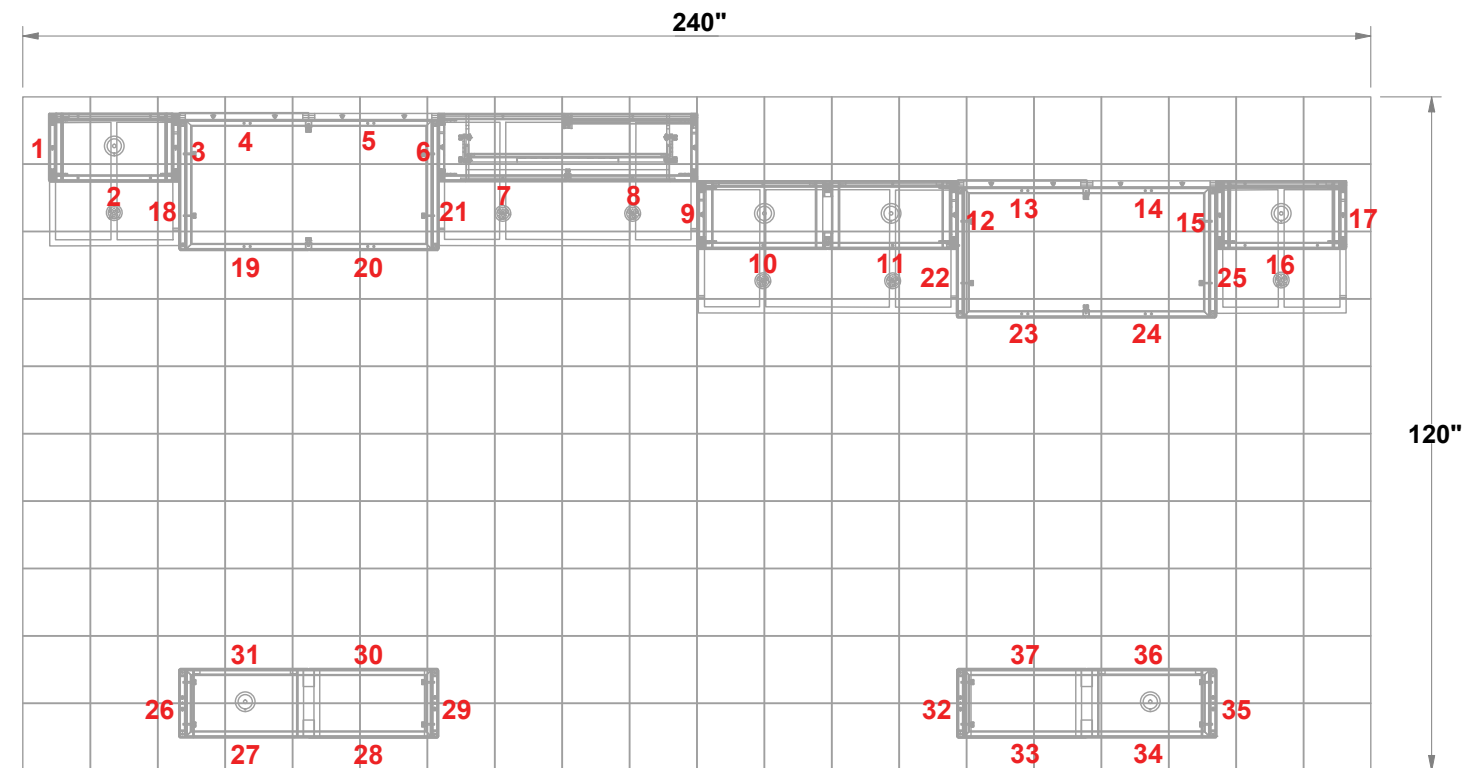

# PRELIMINARY GRAPHIC LAYOUT

**MultiQuad®**  
The Last Exhibit You'll Ever Buy

3401 Mary Taylor Road  
Birmingham, Alabama 35235  
(205) 439-8200

**KIT-MQ-WK81**

**FLATTENED ELEVATED VIEW**

PARTS LIST:		
QTY	SIZE	NAME
18	23 X 46	DOUBLE QUAD
16	23 X 23	STANDARD QUAD
2	23 X 46	HINGED DOUBLE QUAD
12	12.125 X 46	SIDE DOUBLE QUAD
6	12.125 X 23	SIDE QUAD

**TOP VIEW**

**10x20 MultiQuad®**