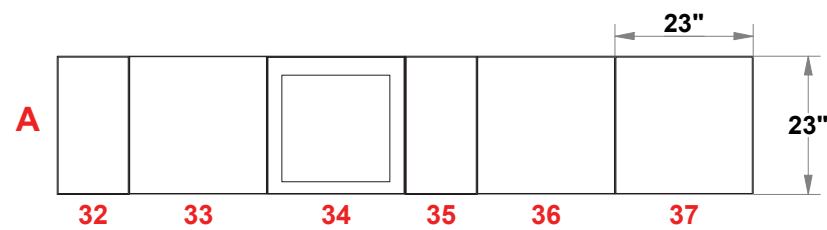

# PRELIMINARY GRAPHIC LAYOUT

**MultiQuad®**  
The Last Exhibit You'll Ever Buy

3401 Mary Taylor Road  
Birmingham, Alabama 35235  
(205) 439-8200

**KIT-MQ-WK81**

**FLATTENED ELEVATED VIEW**

PARTS LIST:		
QTY	SIZE	NAME
18	23 X 46	DOUBLE QUAD
16	23 X 23	STANDARD QUAD
2	23 X 46	HINGED DOUBLE QUAD
12	12.125 X 46	SIDE DOUBLE QUAD
6	12.125 X 23	SIDE QUAD

**TOP VIEW**

**10x20 MultiQuad®**