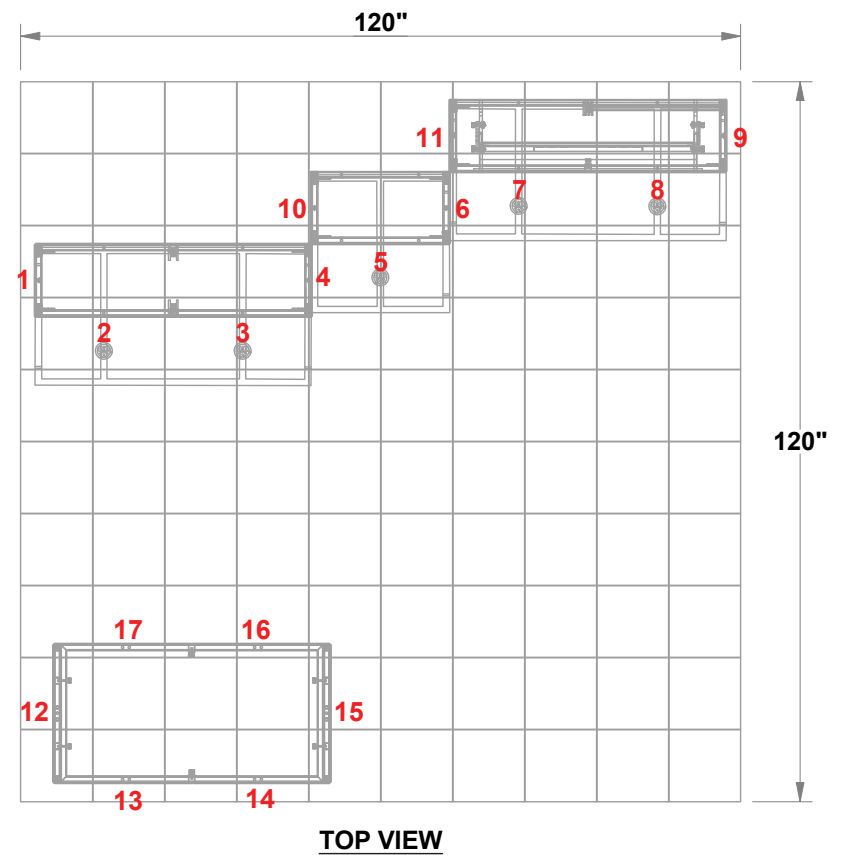

PRELIMINARY GRAPHIC LAYOUT

FLATTENED ELEVATED VIEW

PARTS LIST:		
QTY	SIZE	NAME
8	23 X 46	DOUBLE QUAD
12	12.125 X 46	SIDE QUAD
2	23 X 46	HINGED DOUBLE QUAD
6	23 X 23	STANDARD QUAD

MultiQuad®
The Last Exhibit You'll Ever Buy

3401 Mary Taylor Road
Birmingham, Alabama 35235
(205) 439-8200

KIT-MQ-WK83

10x10 MultiQuad®