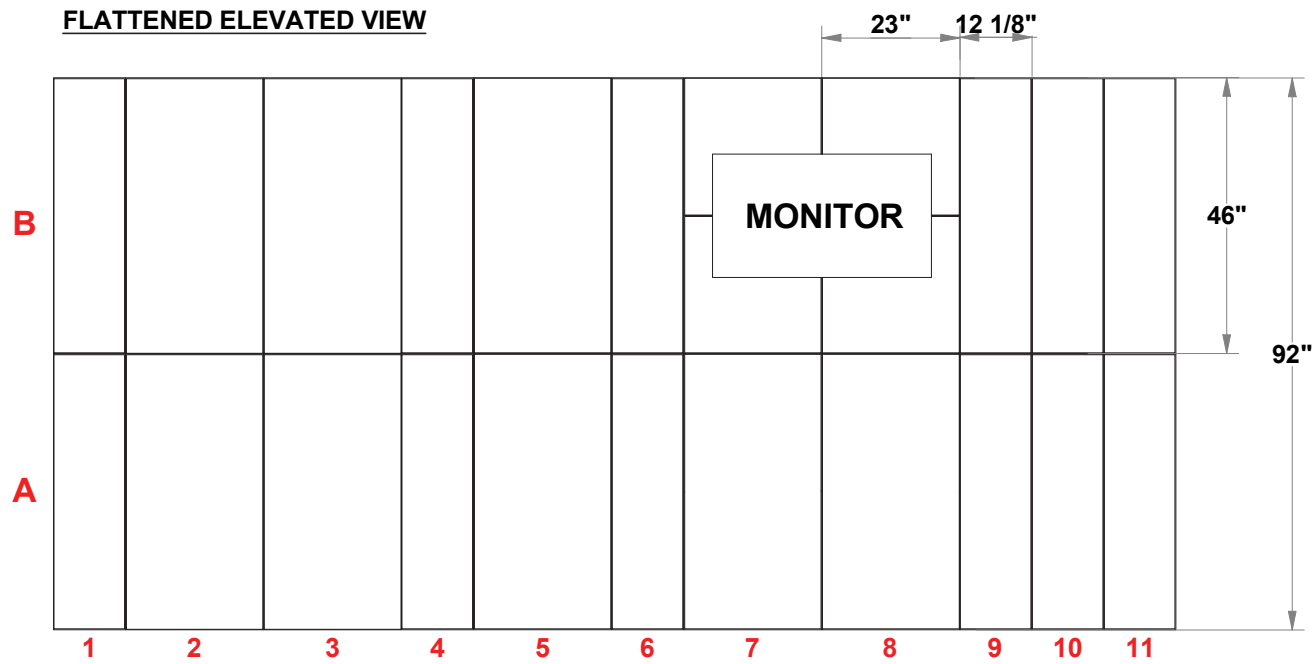

PRELIMINARY GRAPHIC LAYOUT

FLATTENED ELEVATED VIEW

PARTS LIST:		
QTY	SIZE	NAME
8	23 X 46	DOUBLE QUAD
12	12.125 X 46	SIDE QUAD
2	23 X 46	HINGED DOUBLE QUAD
6	23 X 23	STANDARD QUAD

MultiQuad®
The Last Exhibit You'll Ever Buy