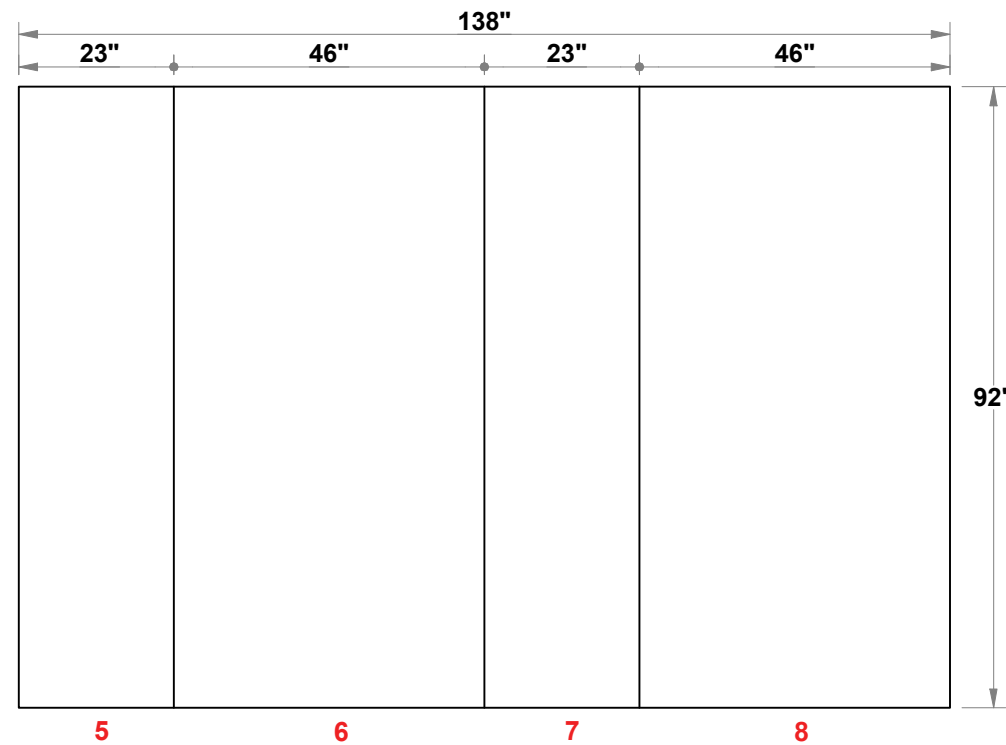

PRELIMINARY GRAPHIC LAYOUT

3401 Mary Taylor Road
Birmingham, Alabama 35235
(205) 439-8200

KIT-TH-WK61

10x10 Threads®

TH-F14 TEMPLATE

THX-F24 TEMPLATE

THREADS SECTION LIST:		
QTY	SIZE	NAME
6	12 X 92	TH-F14 SIDE SECTION
8	23 X 92	TH-F14 FRONT SECTION
2	46 X 92	THX-F24 FRONT SECTION

MURAL SECTION LIST:		
QTY	SIZE	NAME
3	12 X 92	TH-F14 SIDE SECTION
8	23 X 92	TH-F14 FRONT SECTION
1	46 X 92	THX-F24 FRONT SECTION

FLATTENED MURAL VIEW

TOP VIEW