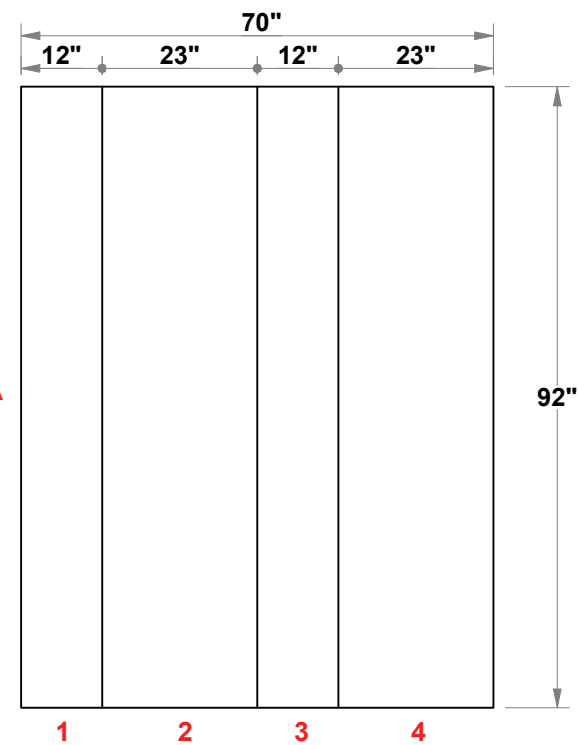

PRELIMINARY GRAPHIC LAYOUT

3401 Mary Taylor Road
Birmingham, Alabama 35235
(205) 439-8200

KIT-TH-WK61

10x10 Threads®

TH-F14 TEMPLATE

THX-F24 TEMPLATE

THREADS SECTION LIST:		
QTY	SIZE	NAME
6	12 X 92	TH-F14 SIDE SECTION
8	23 X 92	TH-F14 FRONT SECTION
2	46 X 92	THX-F24 FRONT SECTION

MURAL SECTION LIST:		
QTY	SIZE	NAME
3	12 X 92	TH-F14 SIDE SECTION
8	23 X 92	TH-F14 FRONT SECTION
1	46 X 92	THX-F24 FRONT SECTION

FLATTENED MURAL VIEW

TOP VIEW