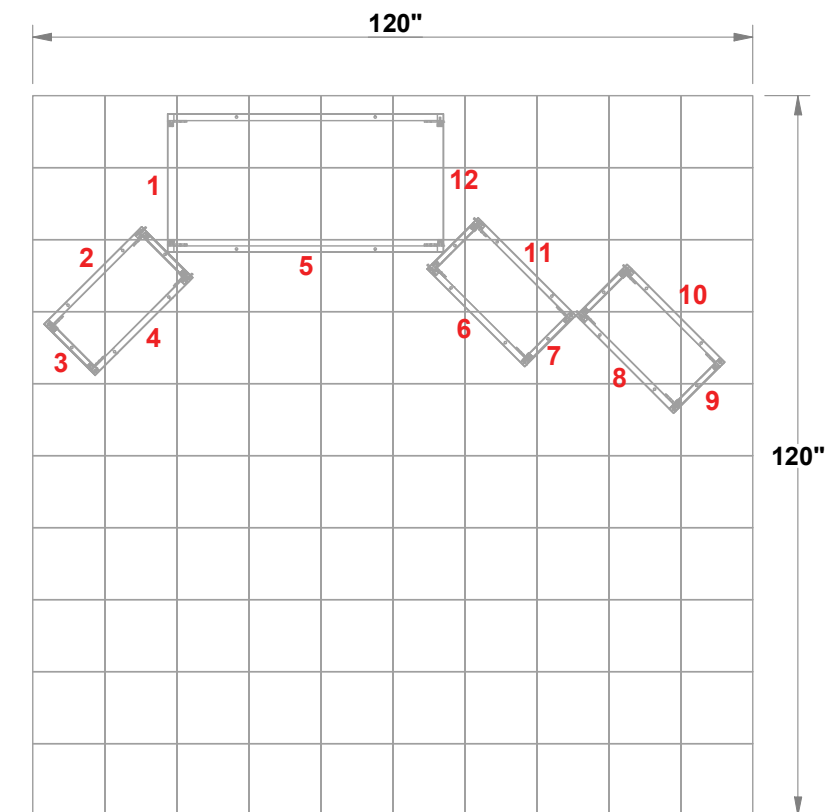

PRELIMINARY GRAPHIC LAYOUT

3401 Mary Taylor Road
Birmingham, Alabama 35235
(205) 439-8200

KIT-TH-WK61

10x10 Threads®

TH-F14 TEMPLATE

THX-F24 TEMPLATE

THREADS SECTION LIST:		
QTY	SIZE	NAME
6	12 X 92	TH-F14 SIDE SECTION
8	23 X 92	TH-F14 FRONT SECTION
2	46 X 92	THX-F24 FRONT SECTION

MURAL SECTION LIST:		
QTY	SIZE	NAME
3	12 X 92	TH-F14 SIDE SECTION
8	23 X 92	TH-F14 FRONT SECTION
1	46 X 92	THX-F24 FRONT SECTION

FLATTENED MURAL VIEW

TOP VIEW