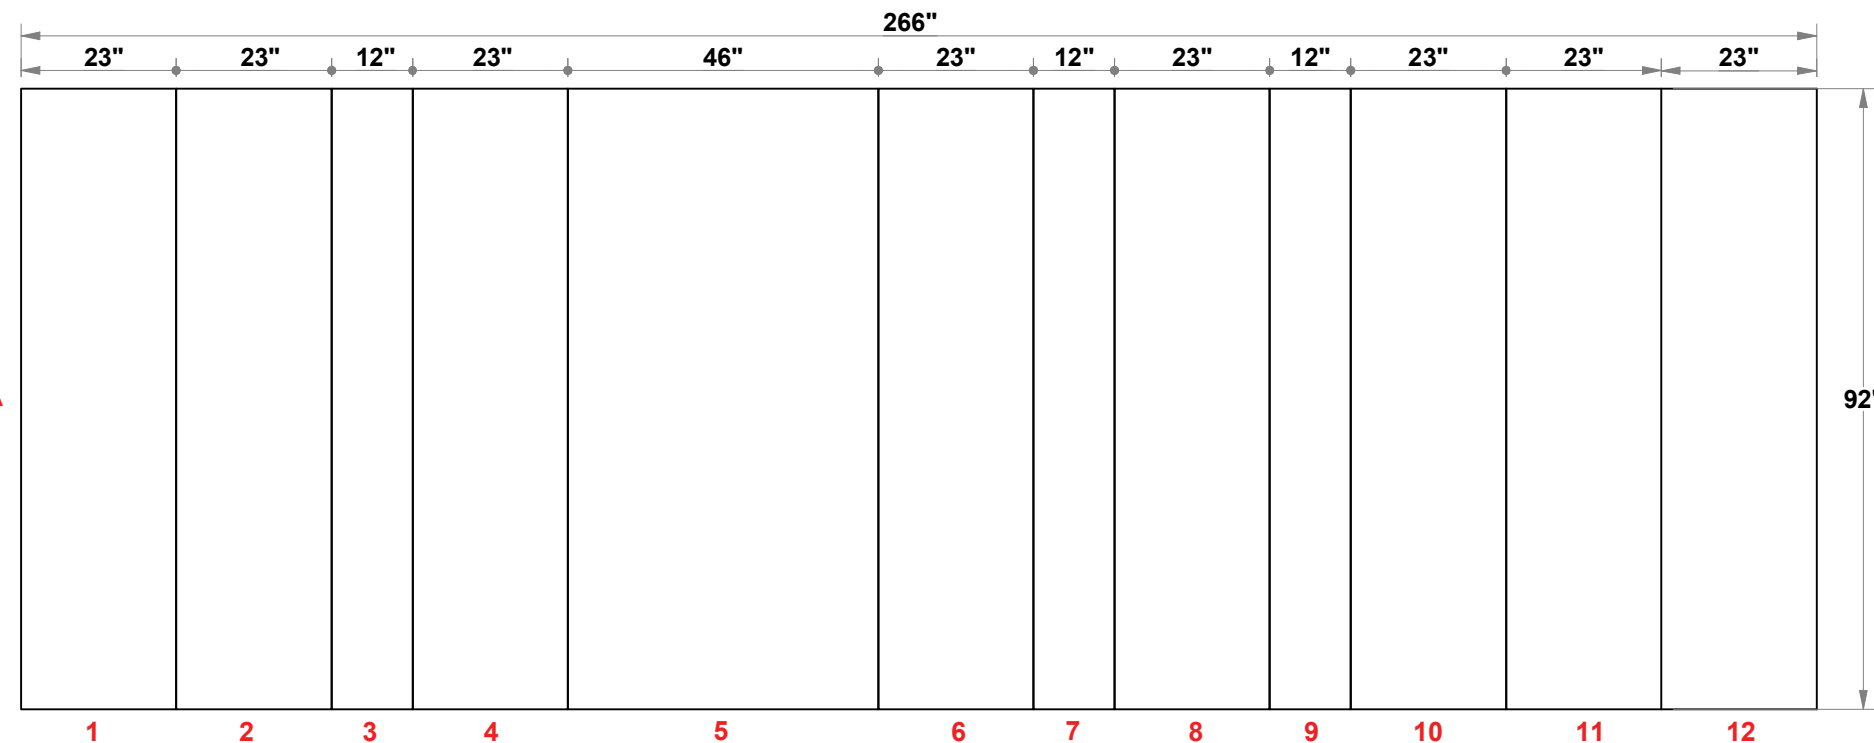

PRELIMINARY GRAPHIC LAYOUT

3401 Mary Taylor Road
Birmingham, Alabama 35235
(205) 439-8200

KIT-TH-WK61

10x10 Threads®

TH-F14 TEMPLATE

THX-F24 TEMPLATE

THREADS SECTION LIST:		
QTY	SIZE	NAME
6	12 X 92	TH-F14 SIDE SECTION
8	23 X 92	TH-F14 FRONT SECTION
2	46 X 92	THX-F24 FRONT SECTION

MURAL SECTION LIST:		
QTY	SIZE	NAME
3	12 X 92	TH-F14 SIDE SECTION
8	23 X 92	TH-F14 FRONT SECTION
1	46 X 92	THX-F24 FRONT SECTION

FLATTENED MURAL VIEW

TOP VIEW