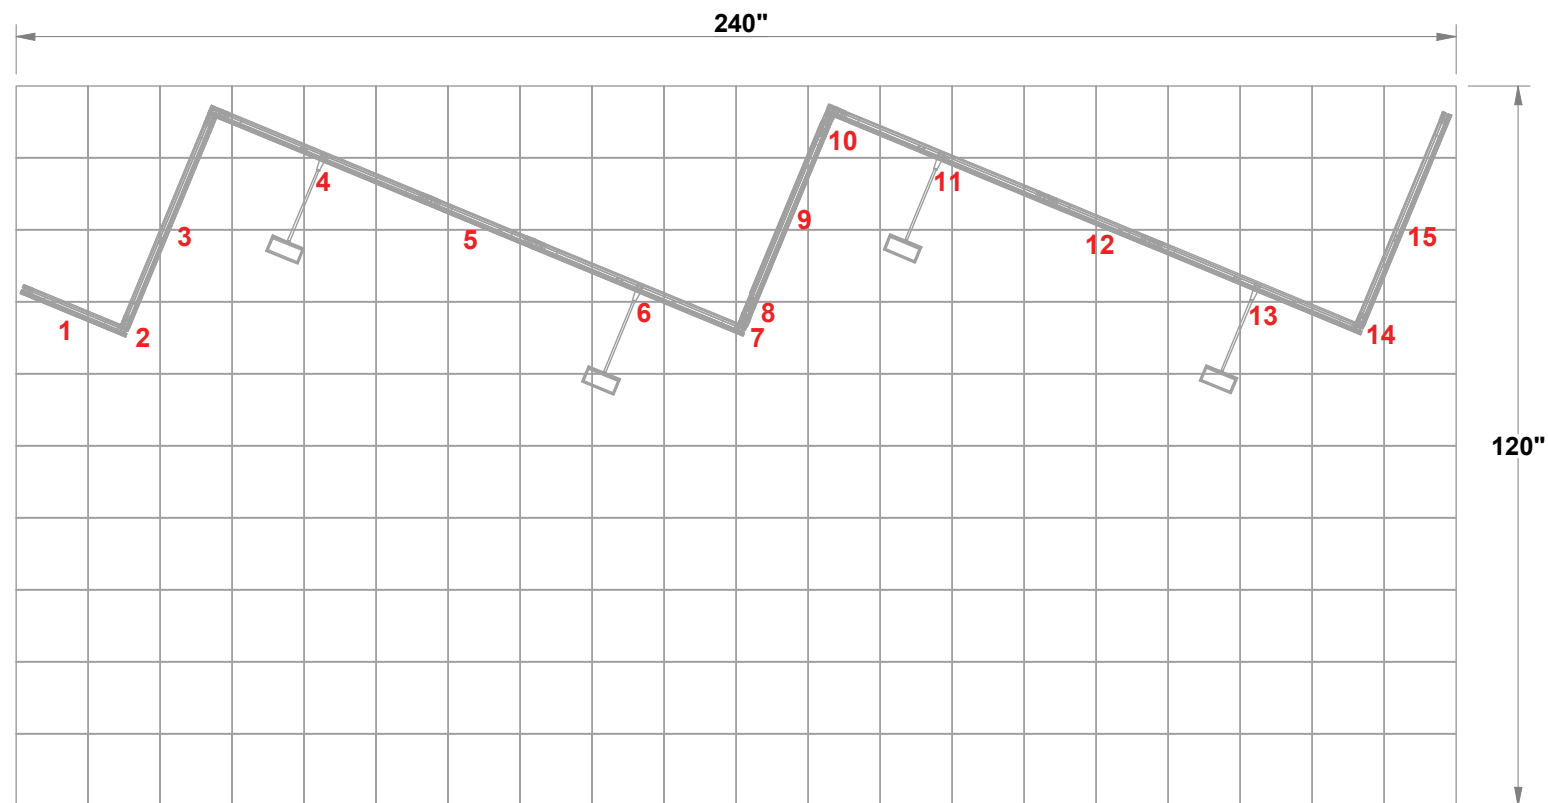

PRELIMINARY GRAPHIC LAYOUT

3401 Mary Taylor Road
Birmingham, Alabama 35235
(205) 439-8200

KIT-HL-WK32

FLATTENED ELEVATED VIEW

TOP VIEW

PARTS LIST:

QTY	SIZE	NAME
6	38 X 93	TYPICAL GRAPHIC
3	19 X 93	HALF GRAPHIC
1	34.5 X 93	DOOR GRAPHIC
5	1.5625 X 93	CORNER TRIM

10 X 20 H-Line