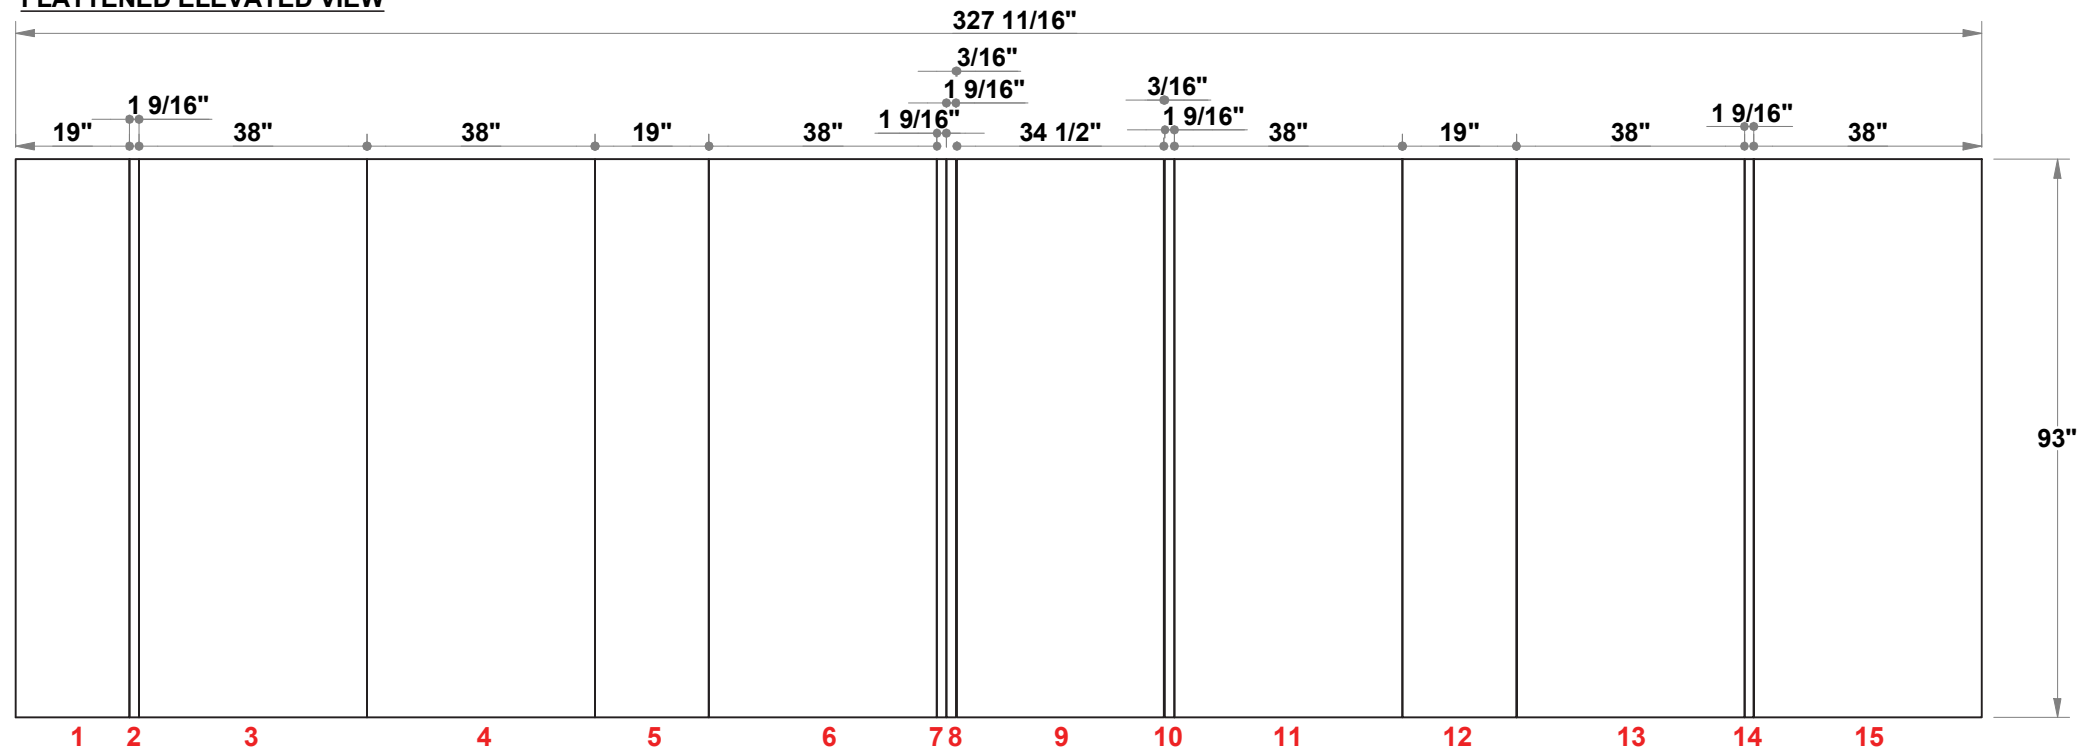

PRELIMINARY GRAPHIC LAYOUT

3401 Mary Taylor Road
Birmingham, Alabama 35235
(205) 439-8200

KIT-HL-WK32

FLATTENED ELEVATED VIEW

TOP VIEW

PARTS LIST:

QTY	SIZE	NAME
6	38 X 93	TYPICAL GRAPHIC
3	19 X 93	HALF GRAPHIC
1	34.5 X 93	DOOR GRAPHIC
5	1.5625 X 93	CORNER TRIM

10 X 20 H-Line