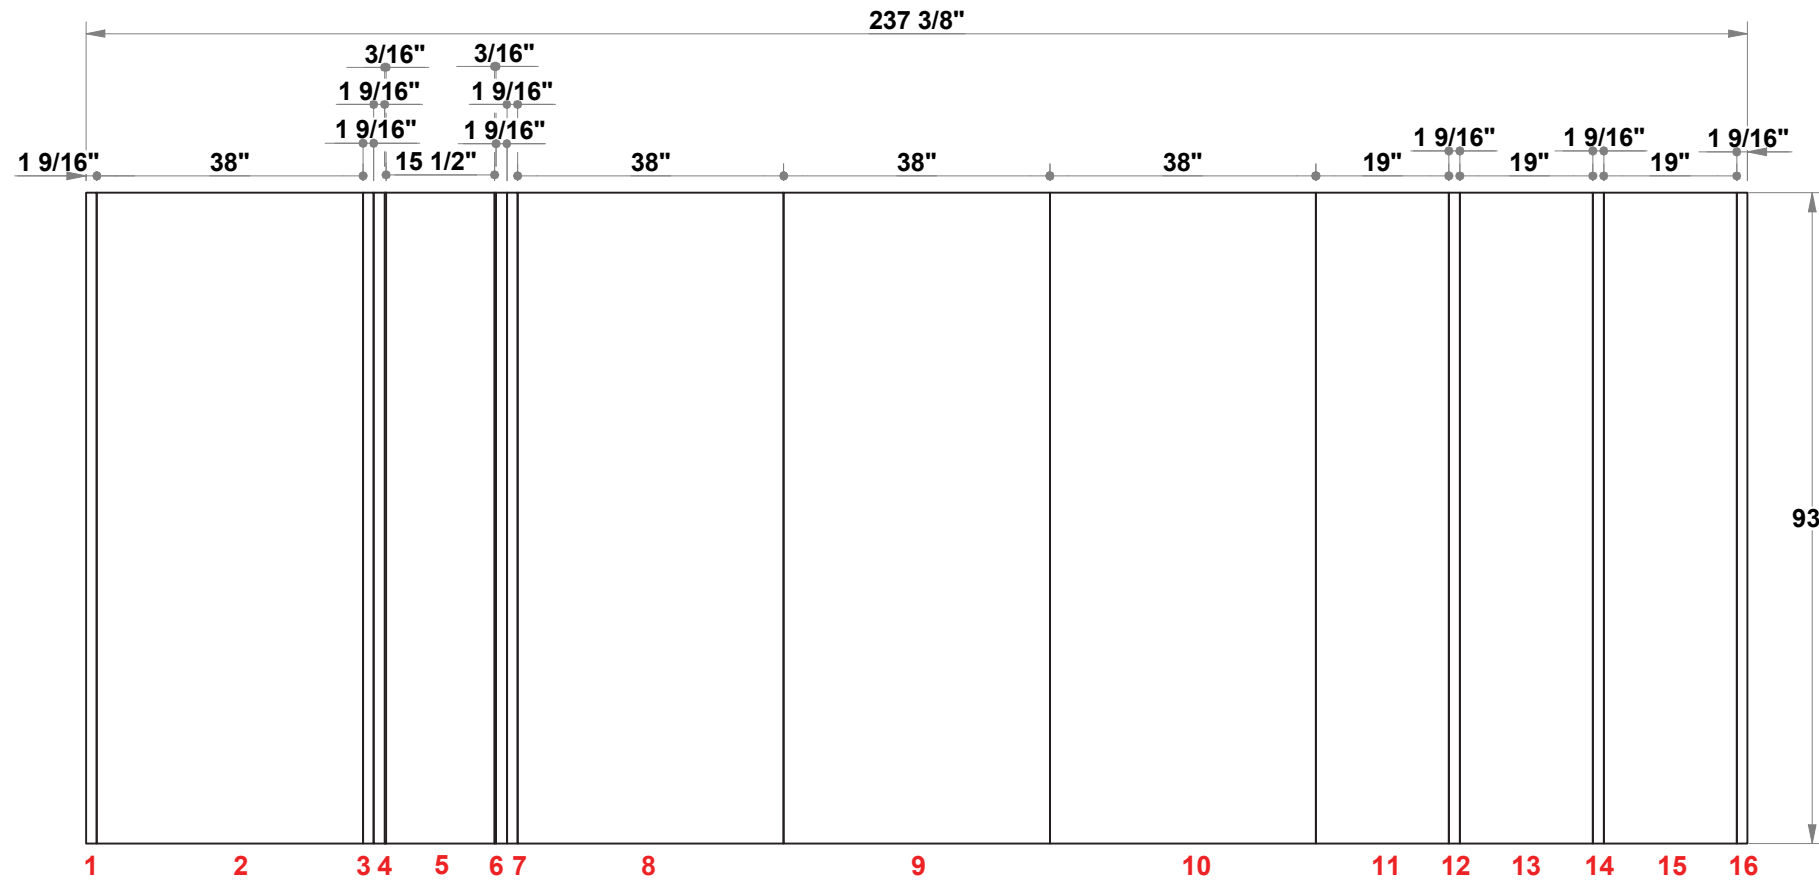

PRELIMINARY GRAPHIC LAYOUT

3401 Mary Taylor Road
Birmingham, Alabama 35235
(205) 439-8200

KIT-HL-WK35

10x10 H-Line

FLATTENED ELEVATED VIEW

PARTS LIST:		
QTY	SIZE	NAME
4	38 X 93	TYPICAL GRAPHIC
3	19 X 93	HALF GRAPHIC
1	15.5 X 93	DOOR GRAPHIC
8	1.5625 X 93	CORNER TRIM

TOP VIEW