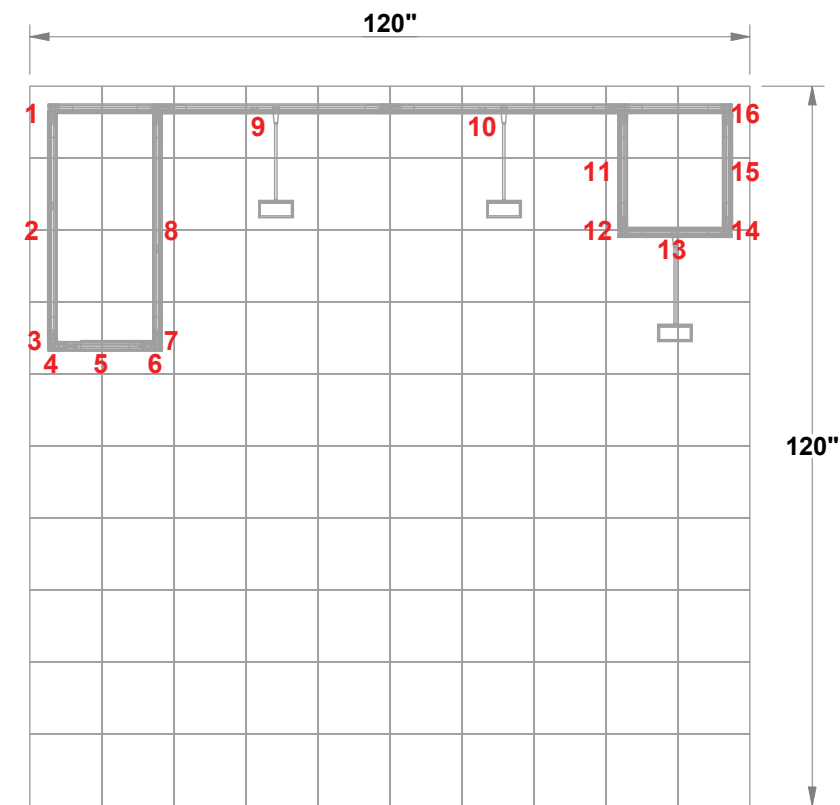

PRELIMINARY GRAPHIC LAYOUT

3401 Mary Taylor Road
Birmingham, Alabama 35235
(205) 439-8200

KIT-HL-WK35

10x10 H-Line

FLATTENED ELEVATED VIEW

PARTS LIST:		
QTY	SIZE	NAME
4	38 X 93	TYPICAL GRAPHIC
3	19 X 93	HALF GRAPHIC
1	15.5 X 93	DOOR GRAPHIC
8	1.5625 X 93	CORNER TRIM

TOP VIEW