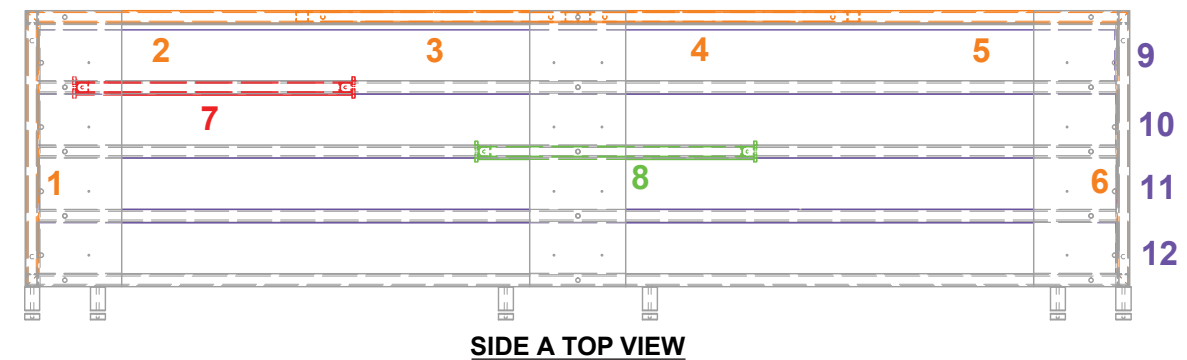

KIT-LV-WK75

PERSPECTIVE VIEW

TOP VIEW

10x20 LEVEL®
SIDE A

Note: Side panel graphics should align with back wall graphics at the edge of the dashed borders on either side of the back wall.

PRELIMINARY GRAPHIC LAYOUT

LEVEL

3401 Mary Taylor Road
Birmingham, Alabama 35235
(205) 439-8200

KIT-LV-WK75

10x20 LEVEL®
SIDE A

GRAPHIC GLIDE PANELS™ - FLATTENED VIEW

PARTS LIST:		
QTY	SIZE	NAME
4	23 X 92	BACK PANEL
2	21 5/8 X 89 7/8	SIDE PANEL
2	23 X 89 1/2	GRAPHIC GLIDE™ PANEL
4	89 3/4 x 4 1/4	FLOOR PANEL

Note: Side panel graphics should align with back wall graphics at the edge of the dashed borders on either side of the back wall.

PRELIMINARY GRAPHIC LAYOUT

LEVEL

3401 Mary Taylor Road
Birmingham, Alabama 35235
(205) 439-8200

KIT-LV-WK75

PERSPECTIVE VIEW

SIDE B TOP VIEW

Note: Side panel graphics should align with back wall graphics at the edge of the dashed borders on either side of the back wall.

10x20 LEVEL®
SIDE B

PRELIMINARY GRAPHIC LAYOUT