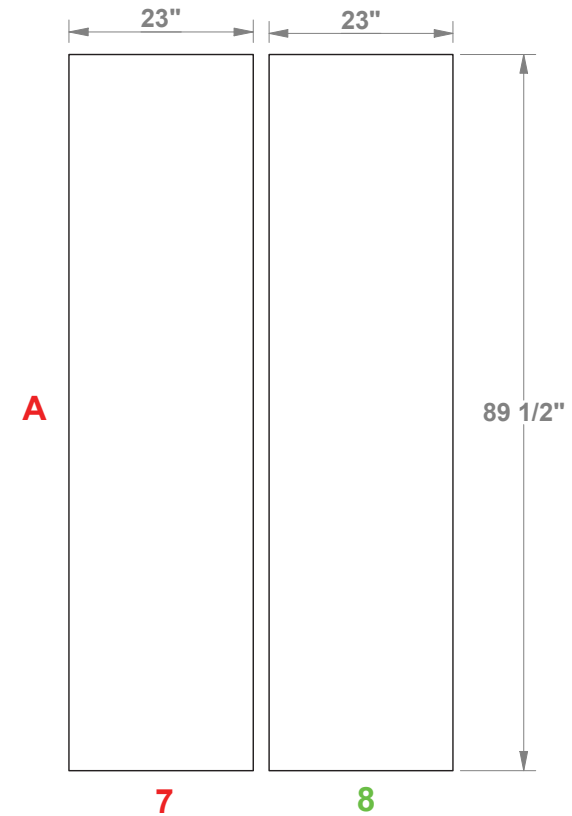

KIT-LV-WK75

PERSPECTIVE VIEW

TOP VIEW

10x20 LEVEL®
SIDE A

Note: Side panel graphics should align with back wall graphics at the edge of the dashed borders on either side of the back wall.

PRELIMINARY GRAPHIC LAYOUT

LEVEL

3401 Mary Taylor Road
Birmingham, Alabama 35235
(205) 439-8200

KIT-LV-WK75

10x20 LEVEL®
SIDE A

GRAPHIC GLIDE PANELS™ - FLATTENED VIEW

PARTS LIST:		
QTY	SIZE	NAME
4	23 X 92	BACK PANEL
2	21 5/8 X 89 7/8	SIDE PANEL
2	23 X 89 1/2	GRAPHIC GLIDE™ PANEL
4	89 3/4 x 4 1/4	FLOOR PANEL

Note: Side panel graphics should align with back wall graphics at the edge of the dashed borders on either side of the back wall.

PRELIMINARY GRAPHIC LAYOUT

LEVEL

3401 Mary Taylor Road
Birmingham, Alabama 35235
(205) 439-8200

KIT-LV-WK75

PERSPECTIVE VIEW

SIDE B TOP VIEW

Note: Side panel graphics should align with back wall graphics at the edge of the dashed borders on either side of the back wall.

10x20 LEVEL®
SIDE B

PRELIMINARY GRAPHIC LAYOUT