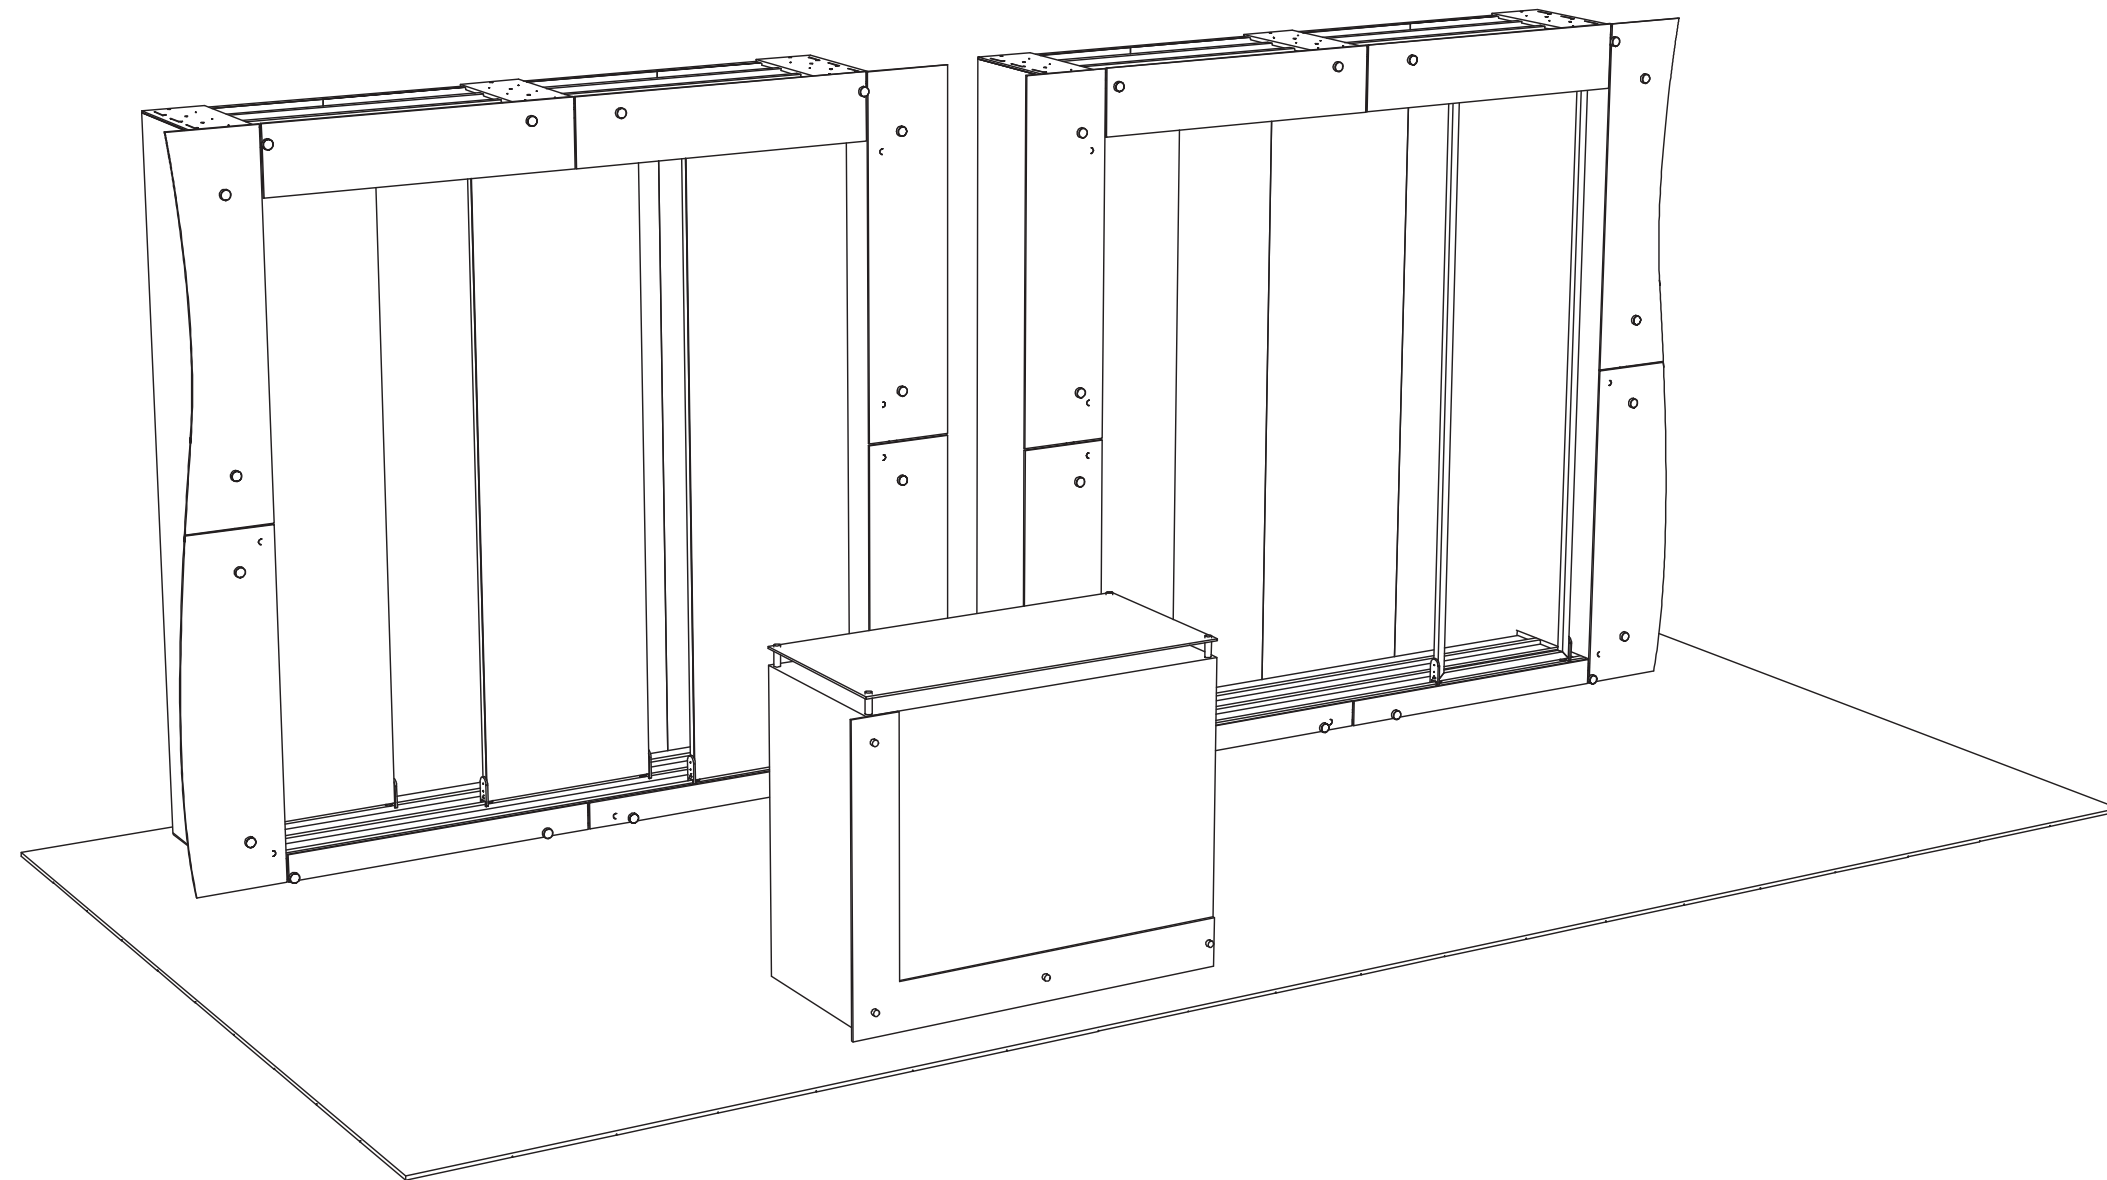

PRELIMINARY GRAPHIC LAYOUT

LEVEL

3401 Mary Taylor Road
Birmingham, Alabama 35235
(205) 439-8200

KIT-LV-WK75

10x20 LEVEL®