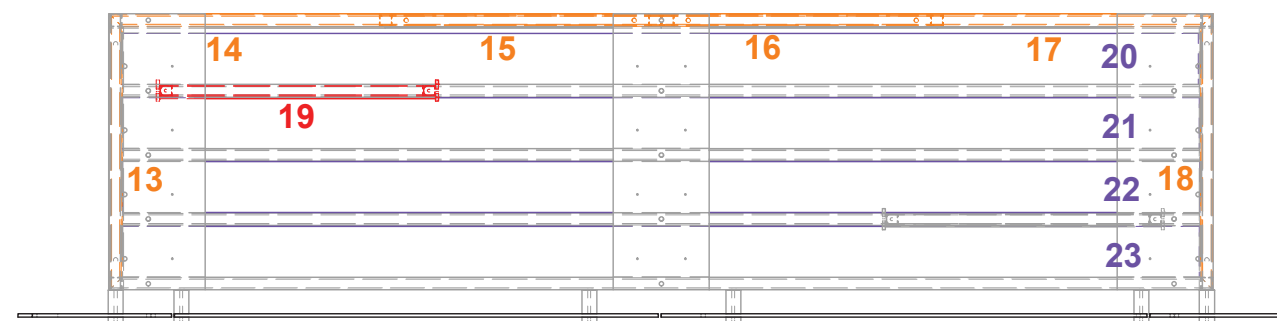

KIT-LV-WK75

PERSPECTIVE VIEW

TOP VIEW

10x20 LEVEL®
SIDE A

Note: Side panel graphics should align with back wall graphics at the edge of the dashed borders on either side of the back wall.

PRELIMINARY GRAPHIC LAYOUT

LEVEL

3401 Mary Taylor Road
Birmingham, Alabama 35235
(205) 439-8200

KIT-LV-WK75

10x20 LEVEL®
SIDE A

GRAPHIC GLIDE PANELS™ - FLATTENED VIEW

PARTS LIST:		
QTY	SIZE	NAME
4	23 X 92	BACK PANEL
2	21 5/8 X 89 7/8	SIDE PANEL
2	23 X 89 1/2	GRAPHIC GLIDE™ PANEL
4	89 3/4 x 4 1/4	FLOOR PANEL

Note: Side panel graphics should align with back wall graphics at the edge of the dashed borders on either side of the back wall.

PRELIMINARY GRAPHIC LAYOUT

LEVEL

3401 Mary Taylor Road
Birmingham, Alabama 35235
(205) 439-8200

KIT-LV-WK75

PERSPECTIVE VIEW

SIDE B TOP VIEW

Note: Side panel graphics should align with back wall graphics at the edge of the dashed borders on either side of the back wall.

10x20 LEVEL®
SIDE B

PRELIMINARY GRAPHIC LAYOUT