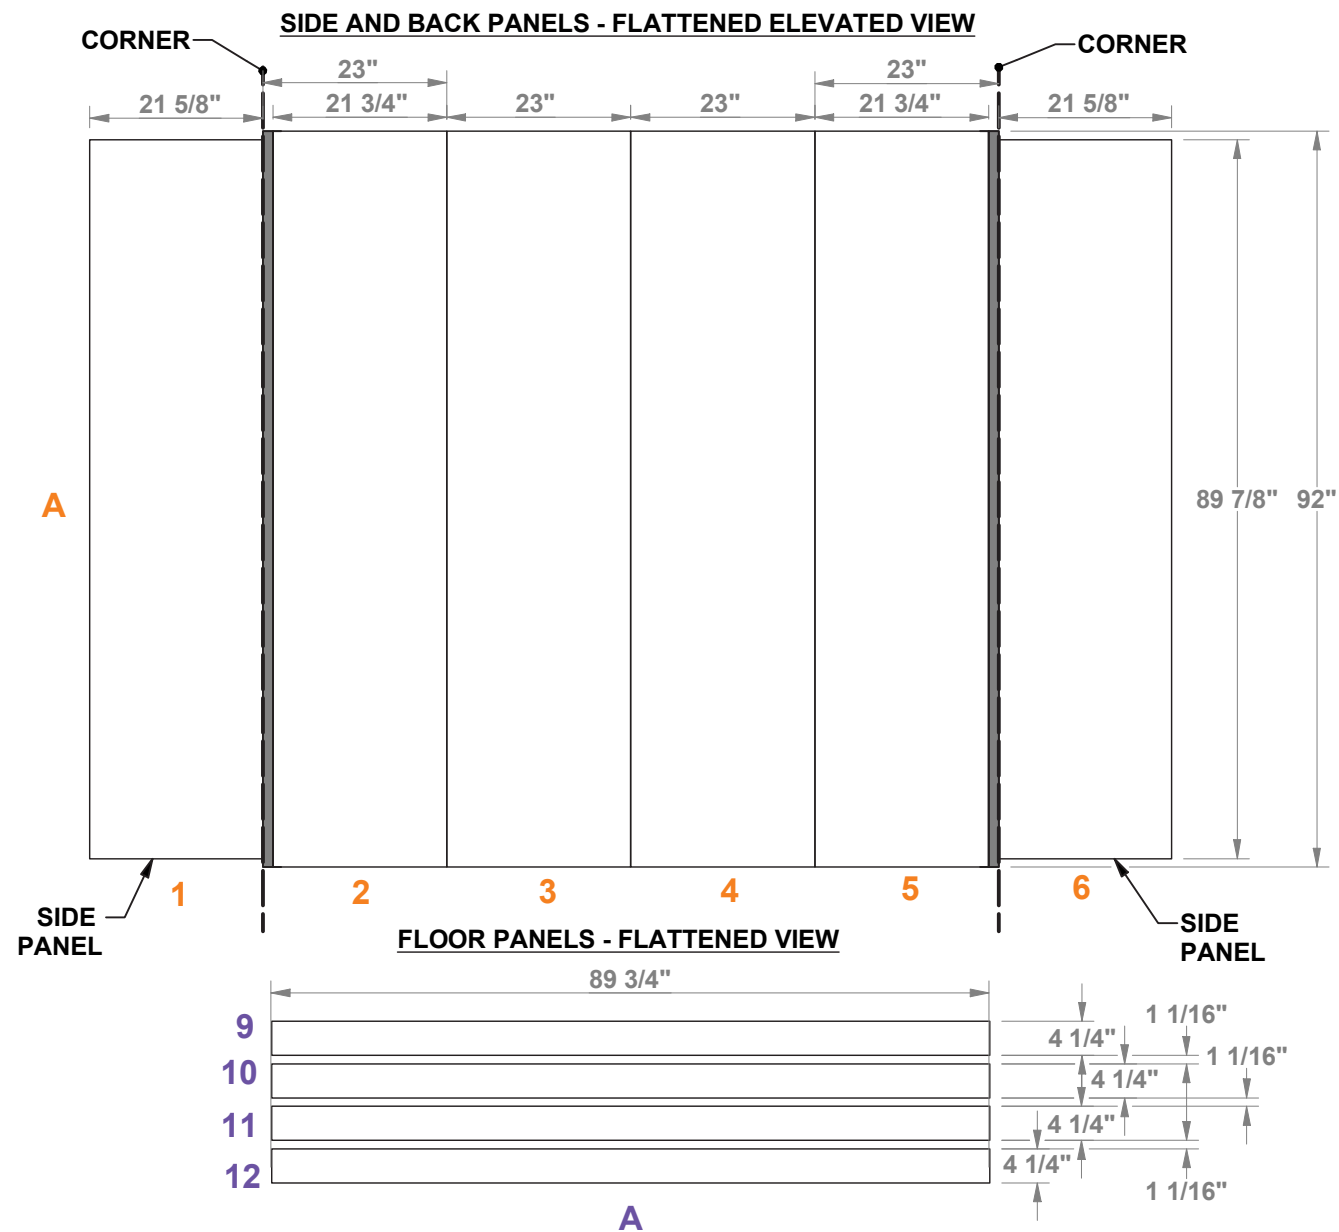

KIT-LV-WK75

PERSPECTIVE VIEW

TOP VIEW

10x20 LEVEL®
SIDE A

Note: Side panel graphics should align with back wall graphics at the edge of the dashed borders on either side of the back wall.

PRELIMINARY GRAPHIC LAYOUT

LEVEL

3401 Mary Taylor Road
Birmingham, Alabama 35235
(205) 439-8200

KIT-LV-WK75

10x20 LEVEL®
SIDE A

GRAPHIC GLIDE PANELS™ - FLATTENED VIEW

PARTS LIST:		
QTY	SIZE	NAME
4	23 X 92	BACK PANEL
2	21 5/8 X 89 7/8	SIDE PANEL
2	23 X 89 1/2	GRAPHIC GLIDE™ PANEL
4	89 3/4 x 4 1/4	FLOOR PANEL

Note: Side panel graphics should align with back wall graphics at the edge of the dashed borders on either side of the back wall.

PRELIMINARY GRAPHIC LAYOUT

LEVEL

3401 Mary Taylor Road
Birmingham, Alabama 35235
(205) 439-8200

KIT-LV-WK75

PERSPECTIVE VIEW

SIDE B TOP VIEW

Note: Side panel graphics should align with back wall graphics at the edge of the dashed borders on either side of the back wall.

10x20 LEVEL®
SIDE B

PRELIMINARY GRAPHIC LAYOUT