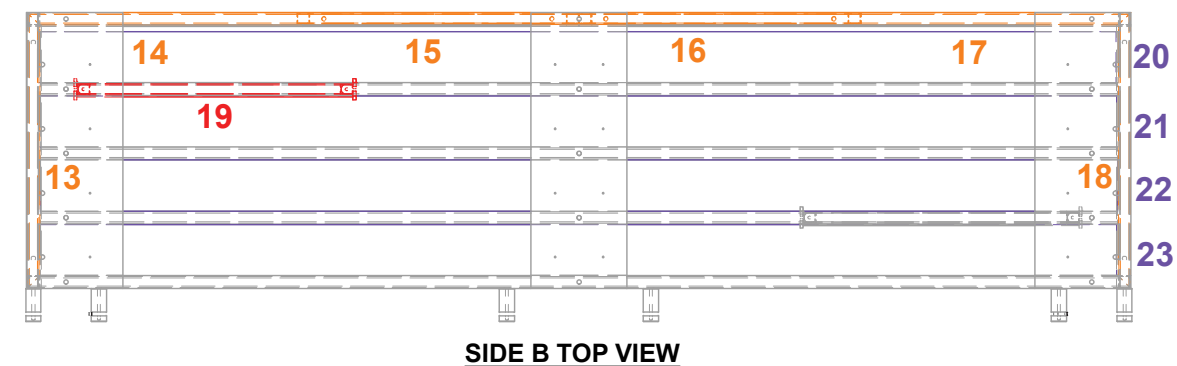

Note: Side panel graphics should align with back wall graphics at the edge of the dashed borders on either side of the back wall.

PRELIMINARY GRAPHIC LAYOUT

LEVEL

3401 Mary Taylor Road
Birmingham, Alabama 35235
(205) 439-8200

KIT-LV-WK75

PERSPECTIVE VIEW

SIDE B TOP VIEW

Note: Side panel graphics should align with back wall graphics at the edge of the dashed borders on either side of the back wall.

10x20 LEVEL®
SIDE B

PRELIMINARY GRAPHIC LAYOUT

LEVEL

3401 Mary Taylor Road
Birmingham, Alabama 35235
(205) 439-8200

KIT-LV-WK75

10x20 LEVEL®
SIDE B

GRAPHIC GLIDE PANEL™ - FLATTENED VIEW

PARTS LIST:		
QTY	SIZE	NAME
4	23 X 92	BACK PANEL
2	21 5/8 X 89 7/8	SIDE PANEL
1	23 X 89 1/2	GRAPHIC GLIDE™ PANEL
4	89 3/4 x 4 1/4	FLOOR PANEL