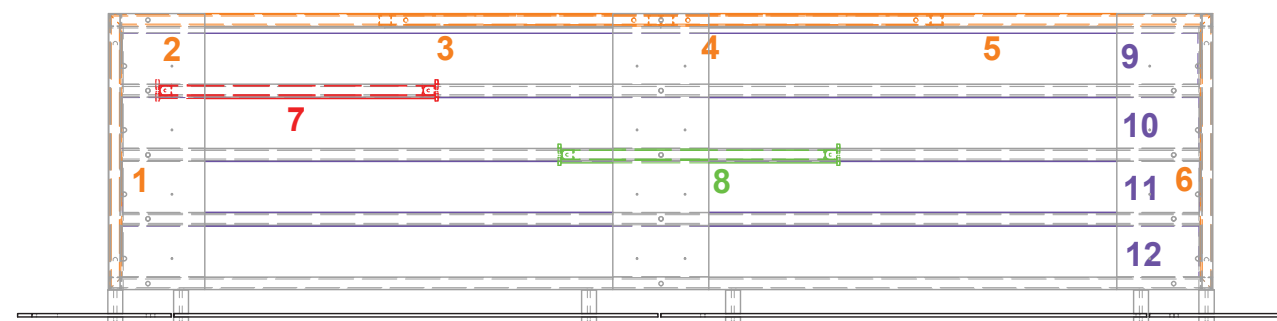

PRELIMINARY GRAPHIC LAYOUT

LEVEL

3401 Mary Taylor Road
Birmingham, Alabama 35235
(205) 439-8200

KIT-LV-WK75

10x20 LEVEL®

PRELIMINARY GRAPHIC LAYOUT

LEVEL

3401 Mary Taylor Road
Birmingham, Alabama 35235
(205) 439-8200

KIT-LV-WK75

PERSPECTIVE VIEW

TOP VIEW

10x20 LEVEL®
SIDE A

Note: Side panel graphics should align with back wall graphics at the edge of the dashed borders on either side of the back wall.

PRELIMINARY GRAPHIC LAYOUT

LEVEL

3401 Mary Taylor Road
Birmingham, Alabama 35235
(205) 439-8200

KIT-LV-WK75

10x20 LEVEL®
SIDE A

GRAPHIC GLIDE PANELS™ - FLATTENED VIEW

PARTS LIST:		
QTY	SIZE	NAME
4	23 X 92	BACK PANEL
2	21 5/8 X 89 7/8	SIDE PANEL
2	23 X 89 1/2	GRAPHIC GLIDE™ PANEL
4	89 3/4 x 4 1/4	FLOOR PANEL

Note: Side panel graphics should align with back wall graphics at the edge of the dashed borders on either side of the back wall.

PRELIMINARY GRAPHIC LAYOUT

LEVEL

3401 Mary Taylor Road
Birmingham, Alabama 35235
(205) 439-8200