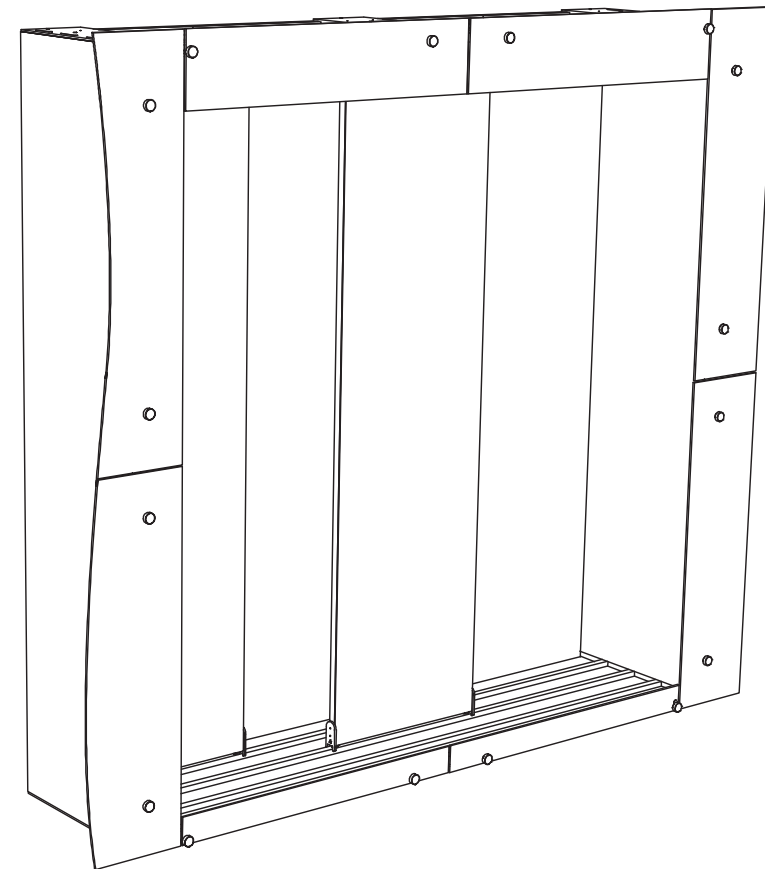

PRELIMINARY GRAPHIC LAYOUT

LEVEL

3401 Mary Taylor Road
Birmingham, Alabama 35235
(205) 439-8200

KIT-LV-WK75

10x20 LEVEL®

PRELIMINARY GRAPHIC LAYOUT

LEVEL

3401 Mary Taylor Road
Birmingham, Alabama 35235
(205) 439-8200

KIT-LV-WK75

PERSPECTIVE VIEW

TOP VIEW

10x20 LEVEL®
SIDE A

Note: Side panel graphics should align with back wall graphics at the edge of the dashed borders on either side of the back wall.

PRELIMINARY GRAPHIC LAYOUT

LEVEL

3401 Mary Taylor Road
Birmingham, Alabama 35235
(205) 439-8200

KIT-LV-WK75

10x20 LEVEL®
SIDE A

GRAPHIC GLIDE PANELS™ - FLATTENED VIEW

PARTS LIST:		
QTY	SIZE	NAME
4	23 X 92	BACK PANEL
2	21 5/8 X 89 7/8	SIDE PANEL
2	23 X 89 1/2	GRAPHIC GLIDE™ PANEL
4	89 3/4 x 4 1/4	FLOOR PANEL

Note: Side panel graphics should align with back wall graphics at the edge of the dashed borders on either side of the back wall.

PRELIMINARY GRAPHIC LAYOUT

LEVEL

3401 Mary Taylor Road
Birmingham, Alabama 35235
(205) 439-8200