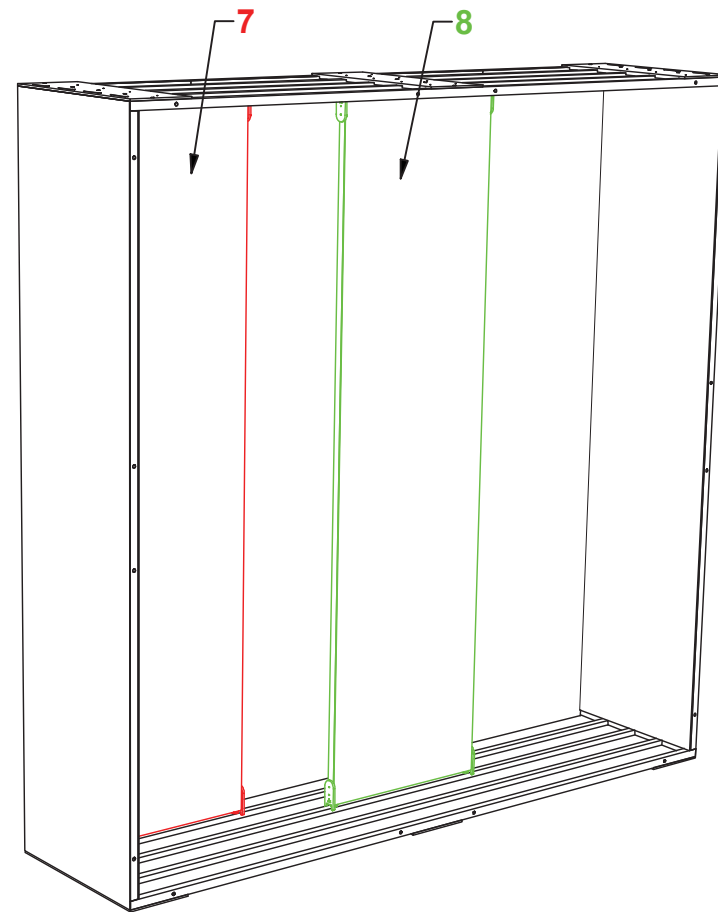

KIT-LV-WK75

PERSPECTIVE VIEW

TOP VIEW

10x20 LEVEL®
SIDE A

Note: Side panel graphics should align with back wall graphics at the edge of the dashed borders on either side of the back wall.

PRELIMINARY GRAPHIC LAYOUT

LEVEL

3401 Mary Taylor Road
Birmingham, Alabama 35235
(205) 439-8200

KIT-LV-WK75

10x20 LEVEL®
SIDE A

GRAPHIC GLIDE PANELS™ - FLATTENED VIEW

PARTS LIST:		
QTY	SIZE	NAME
4	23 X 92	BACK PANEL
2	21 5/8 X 89 7/8	SIDE PANEL
2	23 X 89 1/2	GRAPHIC GLIDE™ PANEL
4	89 3/4 x 4 1/4	FLOOR PANEL

Note: Side panel graphics should align with back wall graphics at the edge of the dashed borders on either side of the back wall.

PRELIMINARY GRAPHIC LAYOUT

LEVEL

3401 Mary Taylor Road
Birmingham, Alabama 35235
(205) 439-8200

KIT-LV-WK75

PERSPECTIVE VIEW

SIDE B TOP VIEW

Note: Side panel graphics should align with back wall graphics at the edge of the dashed borders on either side of the back wall.

10x20 LEVEL®
SIDE B

PRELIMINARY GRAPHIC LAYOUT