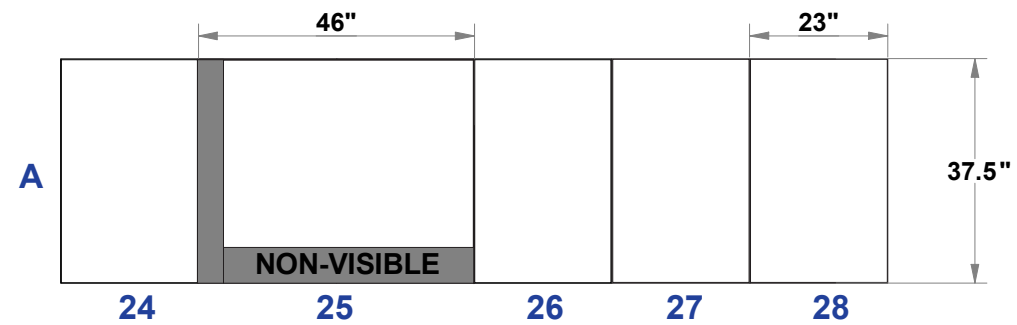

Note: Side panel graphics should align with back wall graphics at the edge of the dashed borders on either side of the back wall.

PRELIMINARY GRAPHIC LAYOUT

LEVEL

3401 Mary Taylor Road
Birmingham, Alabama 35235
(205) 439-8200

KIT-LV-WK75

PERSPECTIVE VIEW

SIDE B TOP VIEW

Note: Side panel graphics should align with back wall graphics at the edge of the dashed borders on either side of the back wall.

10x20 LEVEL®
SIDE B

PRELIMINARY GRAPHIC LAYOUT

LEVEL

3401 Mary Taylor Road
Birmingham, Alabama 35235
(205) 439-8200

KIT-LV-WK75

10x20 LEVEL®
SIDE B

GRAPHIC GLIDE PANEL™ - FLATTENED VIEW

PARTS LIST:		
QTY	SIZE	NAME
4	23 X 92	BACK PANEL
2	21 5/8 X 89 7/8	SIDE PANEL
1	23 X 89 1/2	GRAPHIC GLIDE™ PANEL
4	89 3/4 x 4 1/4	FLOOR PANEL