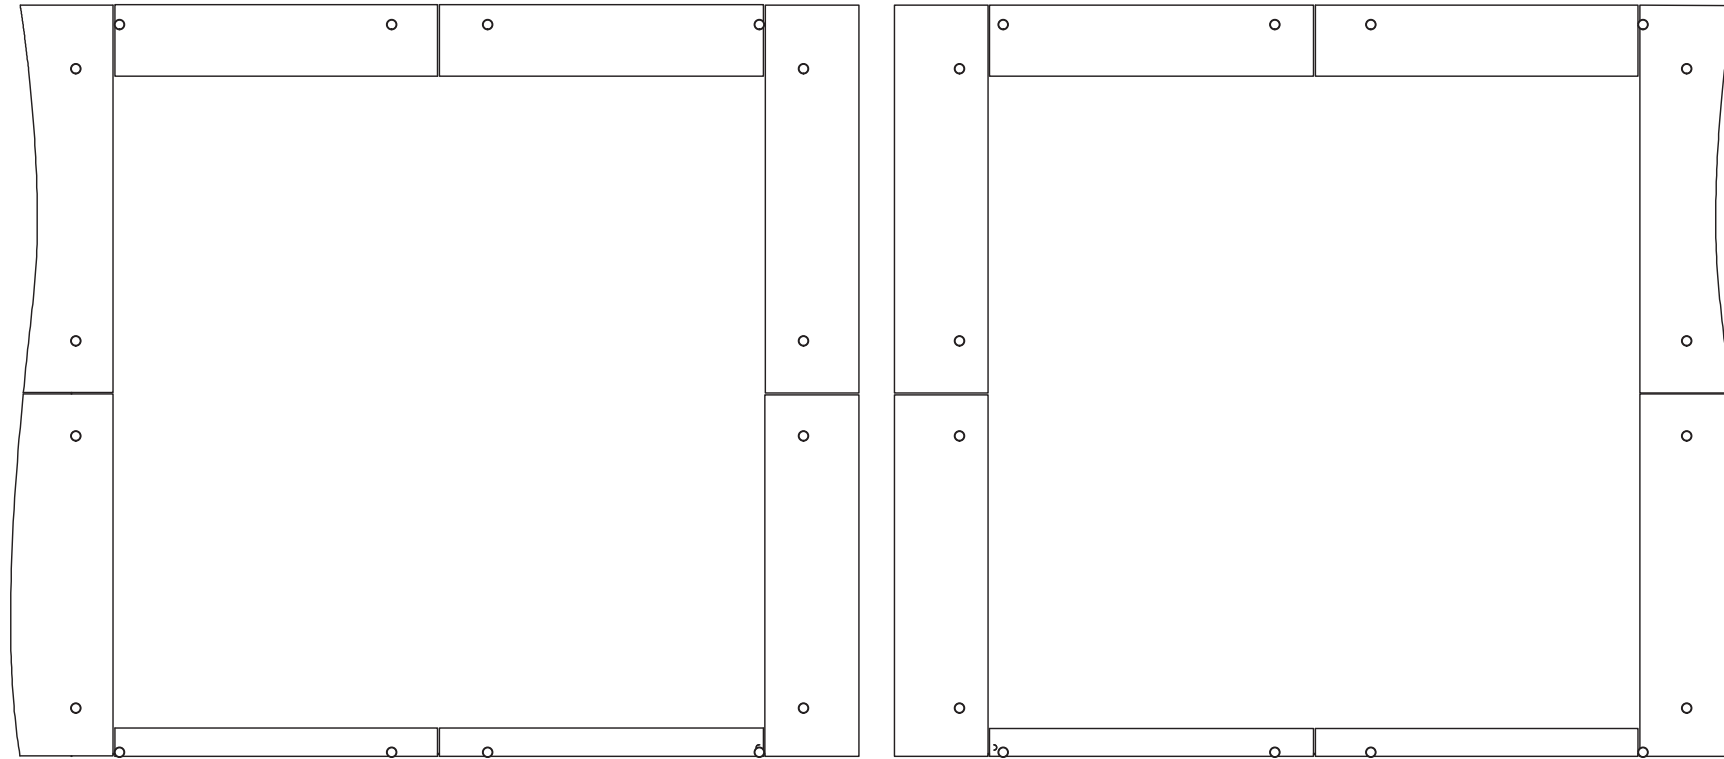

KIT-LV-WK75

PERSPECTIVE VIEW

SIDE B TOP VIEW

Note: Side panel graphics should align with back wall graphics at the edge of the dashed borders on either side of the back wall.

10x20 LEVEL®
SIDE B

PRELIMINARY GRAPHIC LAYOUT

LEVEL

3401 Mary Taylor Road
Birmingham, Alabama 35235
(205) 439-8200

KIT-LV-WK75

10x20 LEVEL®
SIDE B

GRAPHIC GLIDE PANEL™ - FLATTENED VIEW

PARTS LIST:		
QTY	SIZE	NAME
4	23 X 92	BACK PANEL
2	21 5/8 X 89 7/8	SIDE PANEL
1	23 X 89 1/2	GRAPHIC GLIDE™ PANEL
4	89 3/4 x 4 1/4	FLOOR PANEL

Note: Side panel graphics should align with back wall graphics at the edge of the dashed borders on either side of the back wall.

PRELIMINARY GRAPHIC LAYOUT

LEVEL

3401 Mary Taylor Road
Birmingham, Alabama 35235
(205) 439-8200