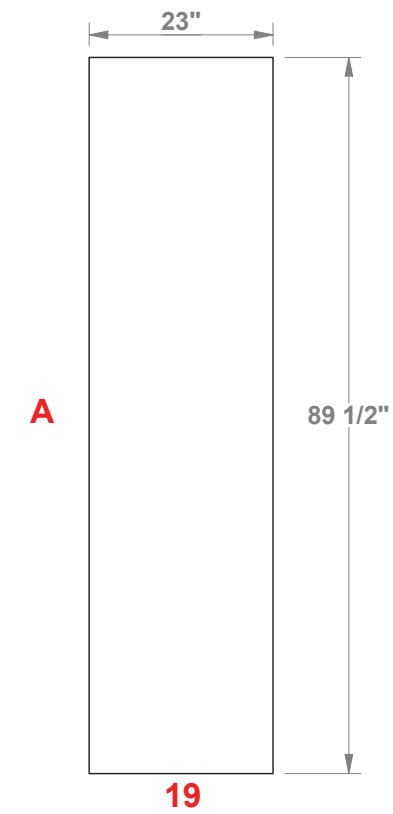

KIT-LV-WK75

PERSPECTIVE VIEW

TOP VIEW

10x20 LEVEL®
SIDE A

Note: Side panel graphics should align with back wall graphics at the edge of the dashed borders on either side of the back wall.

PRELIMINARY GRAPHIC LAYOUT

KIT-LV-WK75

PERSPECTIVE VIEW

SIDE B TOP VIEW

Note: Side panel graphics should align with back wall graphics at the edge of the dashed borders on either side of the back wall.

10x20 LEVEL®
SIDE B

PRELIMINARY GRAPHIC LAYOUT

LEVEL

3401 Mary Taylor Road
Birmingham, Alabama 35235
(205) 439-8200

KIT-LV-WK75

10x20 LEVEL®
SIDE B

GRAPHIC GLIDE PANEL™ - FLATTENED VIEW

PARTS LIST:		
QTY	SIZE	NAME
4	23 X 92	BACK PANEL
2	21 5/8 X 89 7/8	SIDE PANEL
1	23 X 89 1/2	GRAPHIC GLIDE™ PANEL
4	89 3/4 x 4 1/4	FLOOR PANEL

Note: Side panel graphics should align with back wall graphics at the edge of the dashed borders on either side of the back wall.

PRELIMINARY GRAPHIC LAYOUT

LEVEL

3401 Mary Taylor Road
Birmingham, Alabama 35235
(205) 439-8200