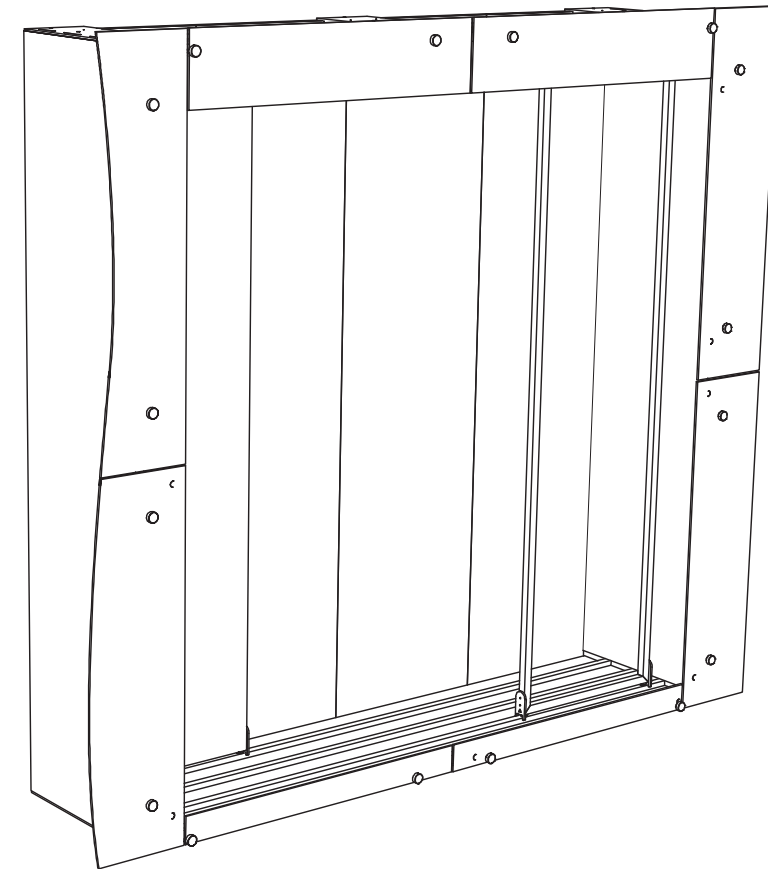

Note: Side panel graphics should align with back wall graphics at the edge of the dashed borders on either side of the back wall.

PRELIMINARY GRAPHIC LAYOUT

LEVEL

3401 Mary Taylor Road
Birmingham, Alabama 35235
(205) 439-8200

KIT-LV-WK75

PERSPECTIVE VIEW

SIDE B TOP VIEW

Note: Side panel graphics should align with back wall graphics at the edge of the dashed borders on either side of the back wall.

10x20 LEVEL®
SIDE B

PRELIMINARY GRAPHIC LAYOUT