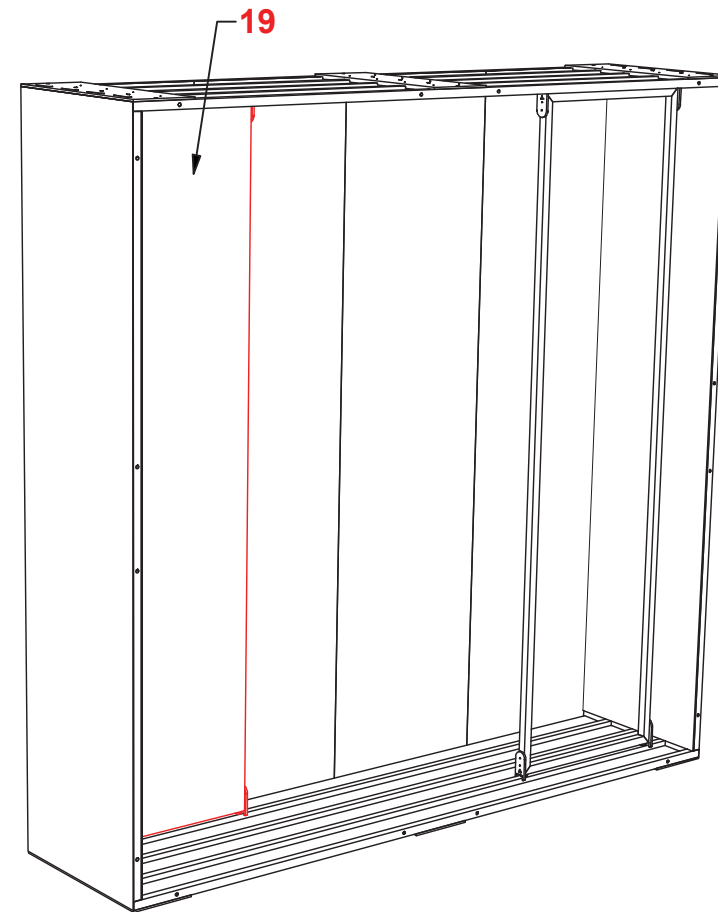

KIT-LV-WK75

PERSPECTIVE VIEW

TOP VIEW

10x20 LEVEL®
SIDE A

Note: Side panel graphics should align with back wall graphics at the edge of the dashed borders on either side of the back wall.

PRELIMINARY GRAPHIC LAYOUT

LEVEL

3401 Mary Taylor Road
Birmingham, Alabama 35235
(205) 439-8200

KIT-LV-WK75

10x20 LEVEL®
SIDE A

GRAPHIC GLIDE PANELS™ - FLATTENED VIEW

PARTS LIST:		
QTY	SIZE	NAME
4	23 X 92	BACK PANEL
2	21 5/8 X 89 7/8	SIDE PANEL
2	23 X 89 1/2	GRAPHIC GLIDE™ PANEL
4	89 3/4 x 4 1/4	FLOOR PANEL

Note: Side panel graphics should align with back wall graphics at the edge of the dashed borders on either side of the back wall.

PRELIMINARY GRAPHIC LAYOUT

LEVEL

3401 Mary Taylor Road
Birmingham, Alabama 35235
(205) 439-8200

KIT-LV-WK75

PERSPECTIVE VIEW

SIDE B TOP VIEW

Note: Side panel graphics should align with back wall graphics at the edge of the dashed borders on either side of the back wall.

10x20 LEVEL®
SIDE B

PRELIMINARY GRAPHIC LAYOUT