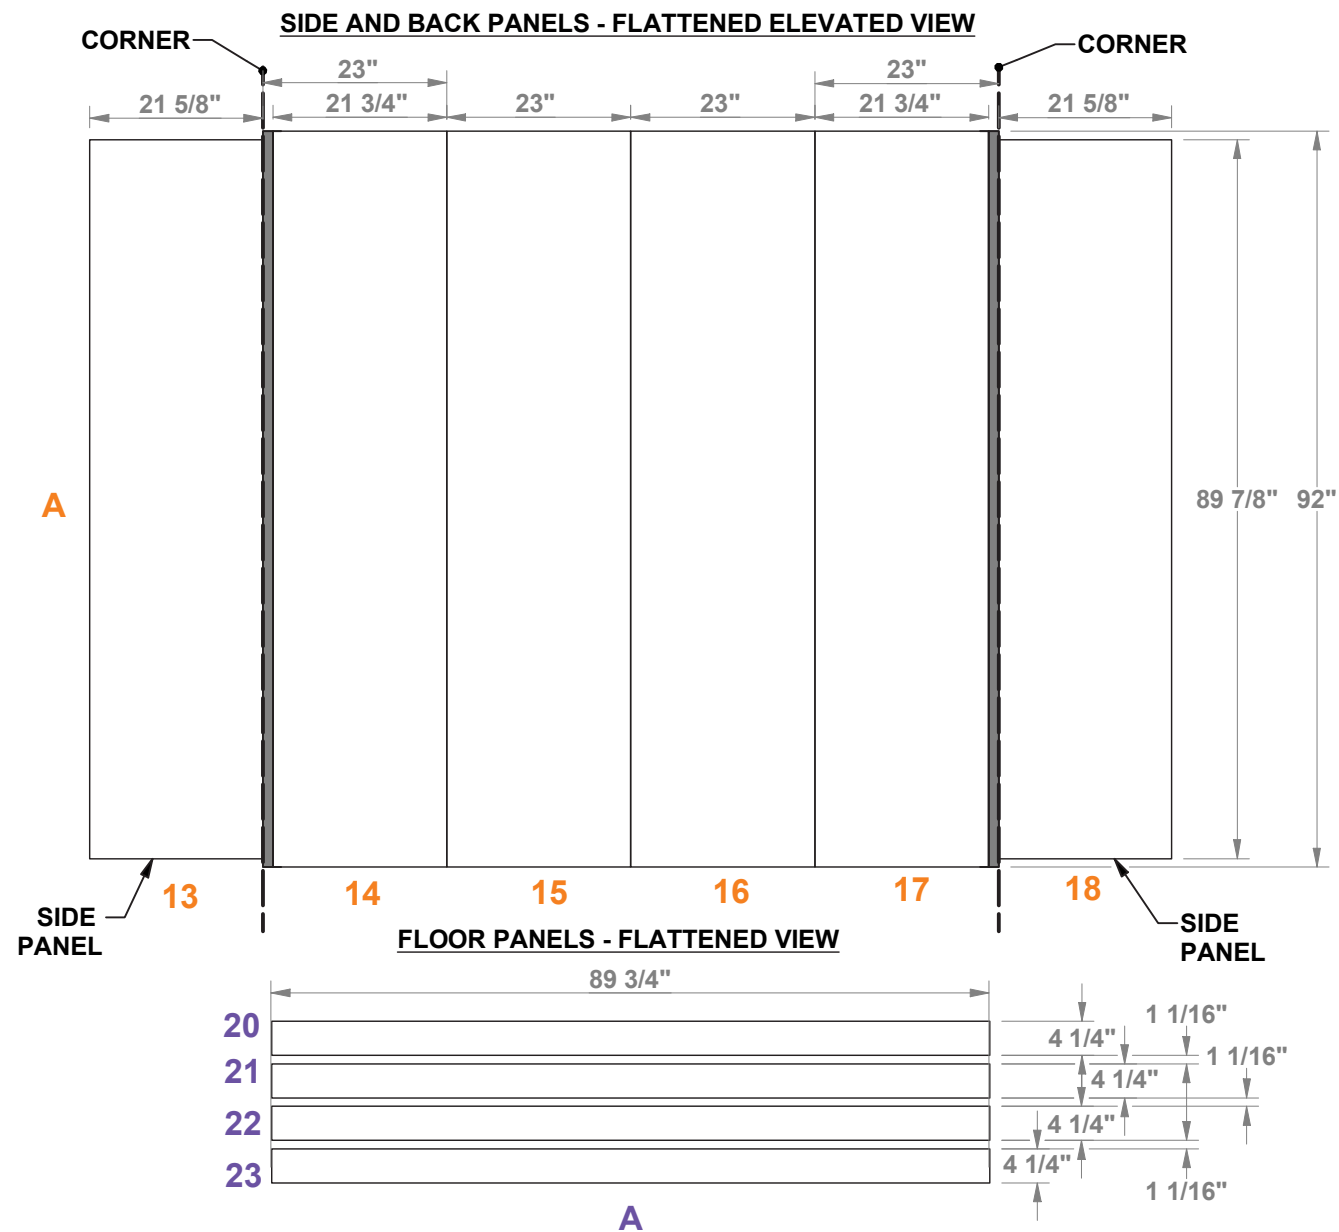

Note: Side panel graphics should align with back wall graphics at the edge of the dashed borders on either side of the back wall.

PRELIMINARY GRAPHIC LAYOUT

LEVEL

3401 Mary Taylor Road
Birmingham, Alabama 35235
(205) 439-8200

KIT-LV-WK75

PERSPECTIVE VIEW

SIDE B TOP VIEW

Note: Side panel graphics should align with back wall graphics at the edge of the dashed borders on either side of the back wall.

10x20 LEVEL®
SIDE B

PRELIMINARY GRAPHIC LAYOUT

LEVEL

3401 Mary Taylor Road
Birmingham, Alabama 35235
(205) 439-8200

KIT-LV-WK75

10x20 LEVEL®
SIDE B

GRAPHIC GLIDE PANEL™ - FLATTENED VIEW

PARTS LIST:		
QTY	SIZE	NAME
4	23 X 92	BACK PANEL
2	21 5/8 X 89 7/8	SIDE PANEL
1	23 X 89 1/2	GRAPHIC GLIDE™ PANEL
4	89 3/4 x 4 1/4	FLOOR PANEL