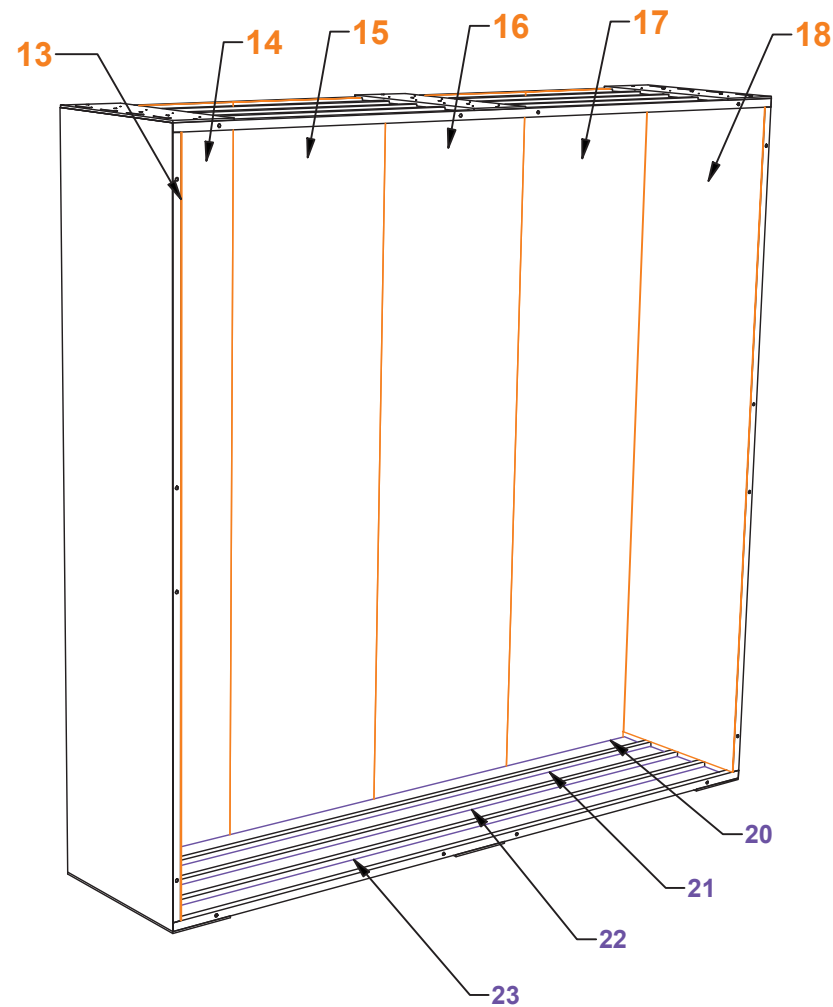

KIT-LV-WK75

PERSPECTIVE VIEW

TOP VIEW

10x20 LEVEL®
SIDE A

Note: Side panel graphics should align with back wall graphics at the edge of the dashed borders on either side of the back wall.

PRELIMINARY GRAPHIC LAYOUT

LEVEL

3401 Mary Taylor Road
Birmingham, Alabama 35235
(205) 439-8200

KIT-LV-WK75

10x20 LEVEL®
SIDE A

GRAPHIC GLIDE PANELS™ - FLATTENED VIEW

PARTS LIST:		
QTY	SIZE	NAME
4	23 X 92	BACK PANEL
2	21 5/8 X 89 7/8	SIDE PANEL
2	23 X 89 1/2	GRAPHIC GLIDE™ PANEL
4	89 3/4 x 4 1/4	FLOOR PANEL

Note: Side panel graphics should align with back wall graphics at the edge of the dashed borders on either side of the back wall.

PRELIMINARY GRAPHIC LAYOUT

LEVEL

3401 Mary Taylor Road
Birmingham, Alabama 35235
(205) 439-8200

KIT-LV-WK75

PERSPECTIVE VIEW

SIDE B TOP VIEW

Note: Side panel graphics should align with back wall graphics at the edge of the dashed borders on either side of the back wall.

10x20 LEVEL®
SIDE B

PRELIMINARY GRAPHIC LAYOUT