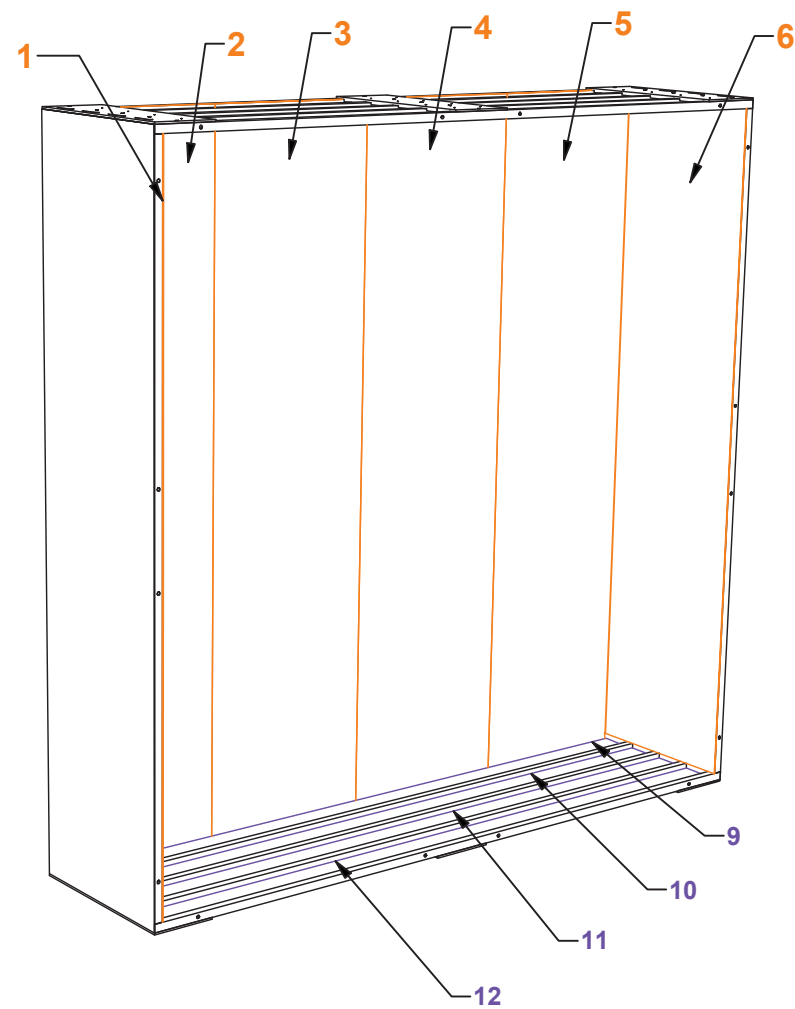

KIT-LV-WK75

PERSPECTIVE VIEW

TOP VIEW

10x20 LEVEL®
SIDE A

Note: Side panel graphics should align with back wall graphics at the edge of the dashed borders on either side of the back wall.

PRELIMINARY GRAPHIC LAYOUT

LEVEL

3401 Mary Taylor Road
Birmingham, Alabama 35235
(205) 439-8200

KIT-LV-WK75

10x20 LEVEL®
SIDE A

GRAPHIC GLIDE PANELS™ - FLATTENED VIEW

PARTS LIST:		
QTY	SIZE	NAME
4	23 X 92	BACK PANEL
2	21 5/8 X 89 7/8	SIDE PANEL
2	23 X 89 1/2	GRAPHIC GLIDE™ PANEL
4	89 3/4 x 4 1/4	FLOOR PANEL

Note: Side panel graphics should align with back wall graphics at the edge of the dashed borders on either side of the back wall.

PRELIMINARY GRAPHIC LAYOUT

LEVEL

3401 Mary Taylor Road
Birmingham, Alabama 35235
(205) 439-8200

KIT-LV-WK75

PERSPECTIVE VIEW

SIDE B TOP VIEW

Note: Side panel graphics should align with back wall graphics at the edge of the dashed borders on either side of the back wall.

10x20 LEVEL®
SIDE B

PRELIMINARY GRAPHIC LAYOUT