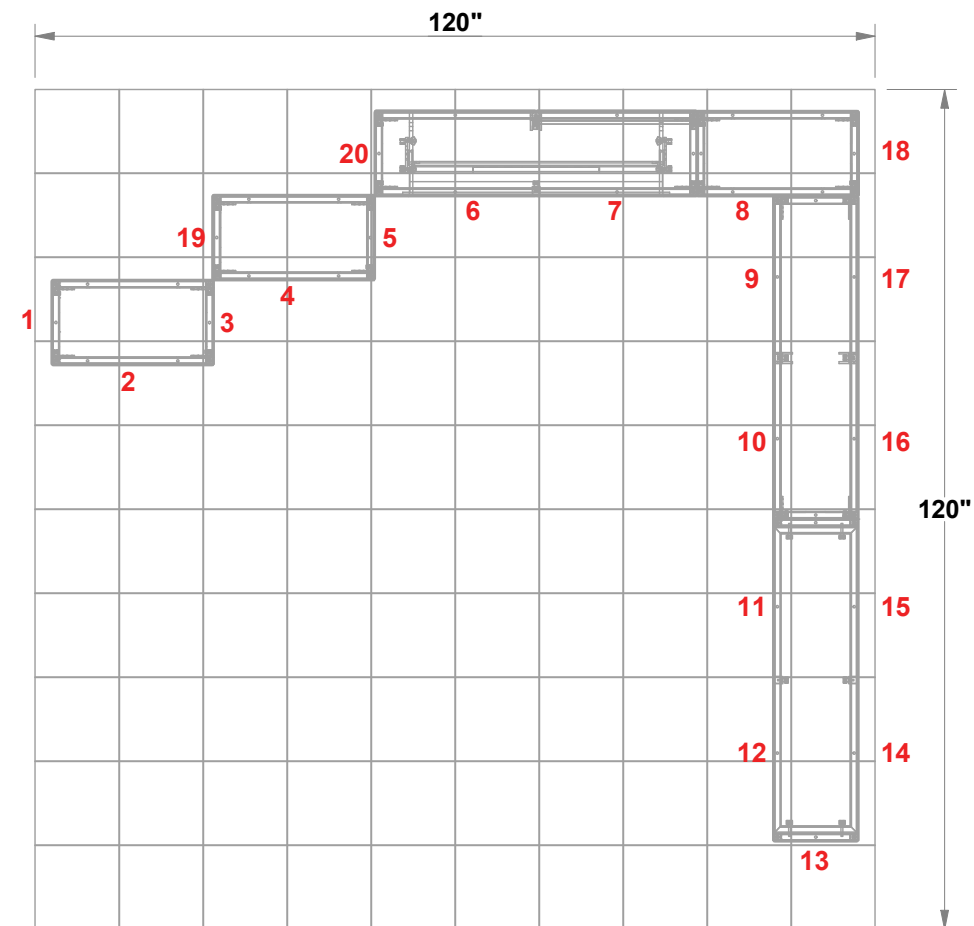

PRELIMINARY GRAPHIC LAYOUT

FLATTENED ELEVATED VIEW

TOP VIEW

PARTS LIST:		
QTY	SIZE	NAME
20	23 X 46	DOUBLE QUAD
14	12.125 X 46	DOUBLE SIDE QUAD
2	23 X 46	HINGED DOUBLE QUAD

MultiQuad®
The Last Exhibit You'll Ever Buy

3401 Mary Taylor Road
Birmingham, Alabama 35235
(205) 439-8200

KIT-MQ-WK100

10x10 MultiQuad®