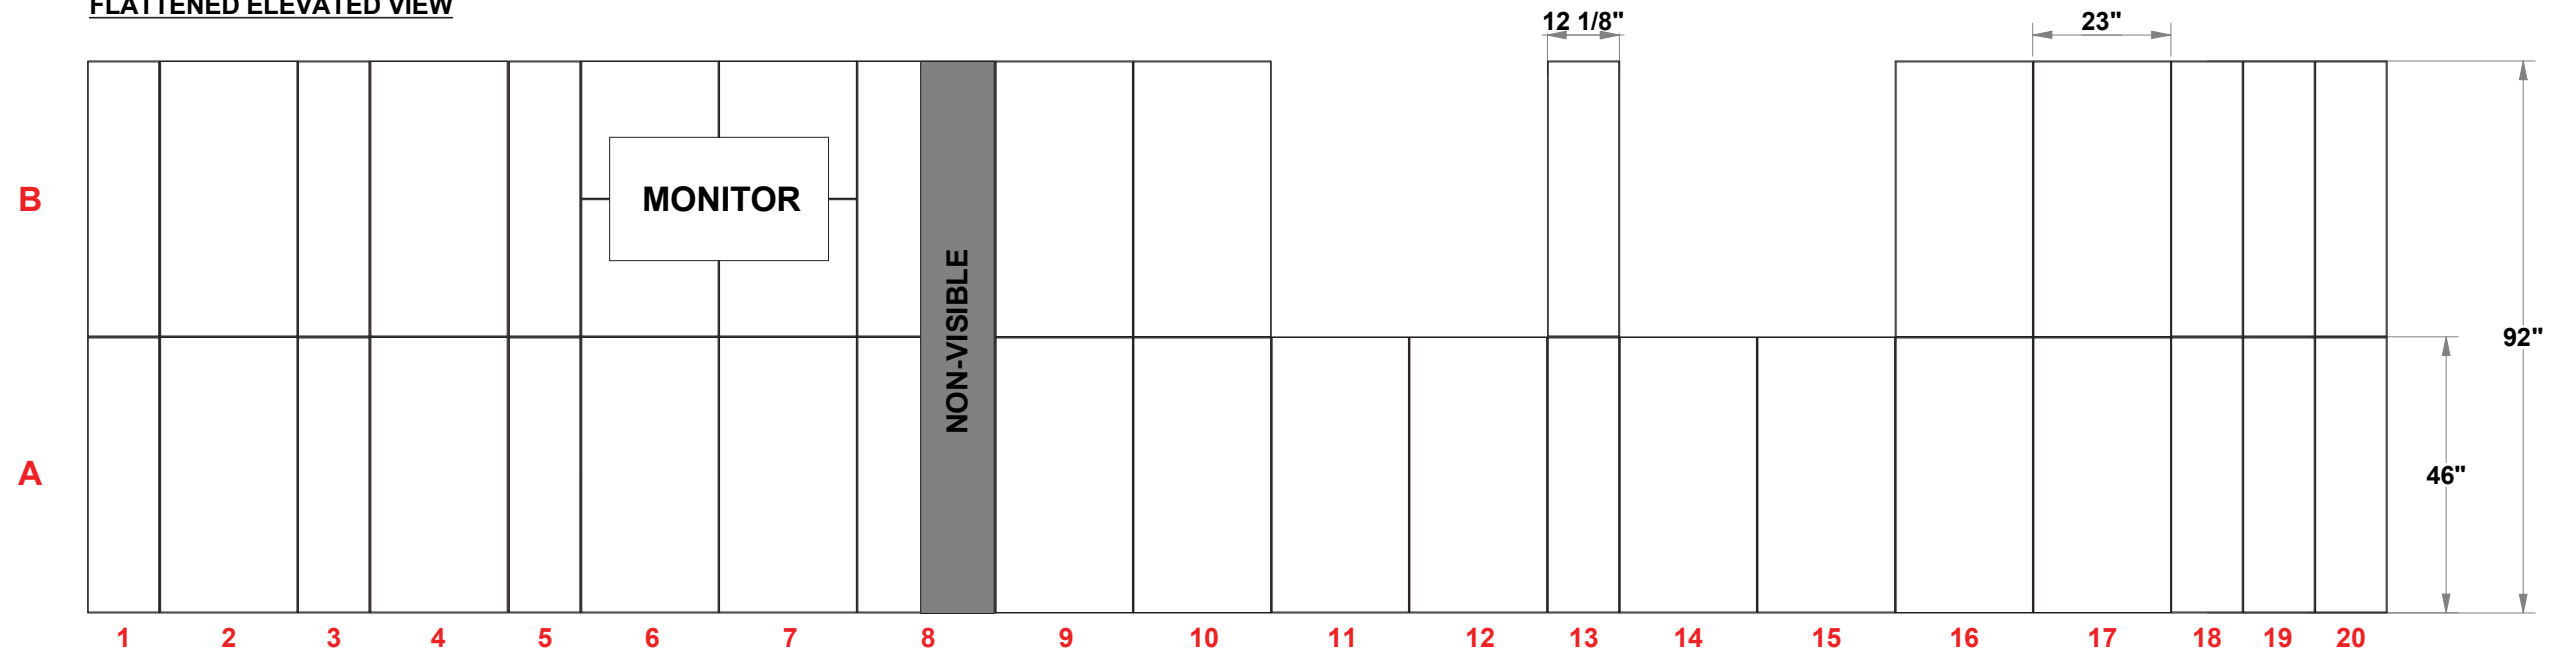

PRELIMINARY GRAPHIC LAYOUT

FLATTENED ELEVATED VIEW

TOP VIEW

PARTS LIST:		
QTY	SIZE	NAME
20	23 X 46	DOUBLE QUAD
14	12.125 X 46	DOUBLE SIDE QUAD
2	23 X 46	HINGED DOUBLE QUAD

MultiQuad®
The Last Exhibit You'll Ever Buy

3401 Mary Taylor Road
Birmingham, Alabama 35235
(205) 439-8200

KIT-MQ-WK100

10x10 MultiQuad®