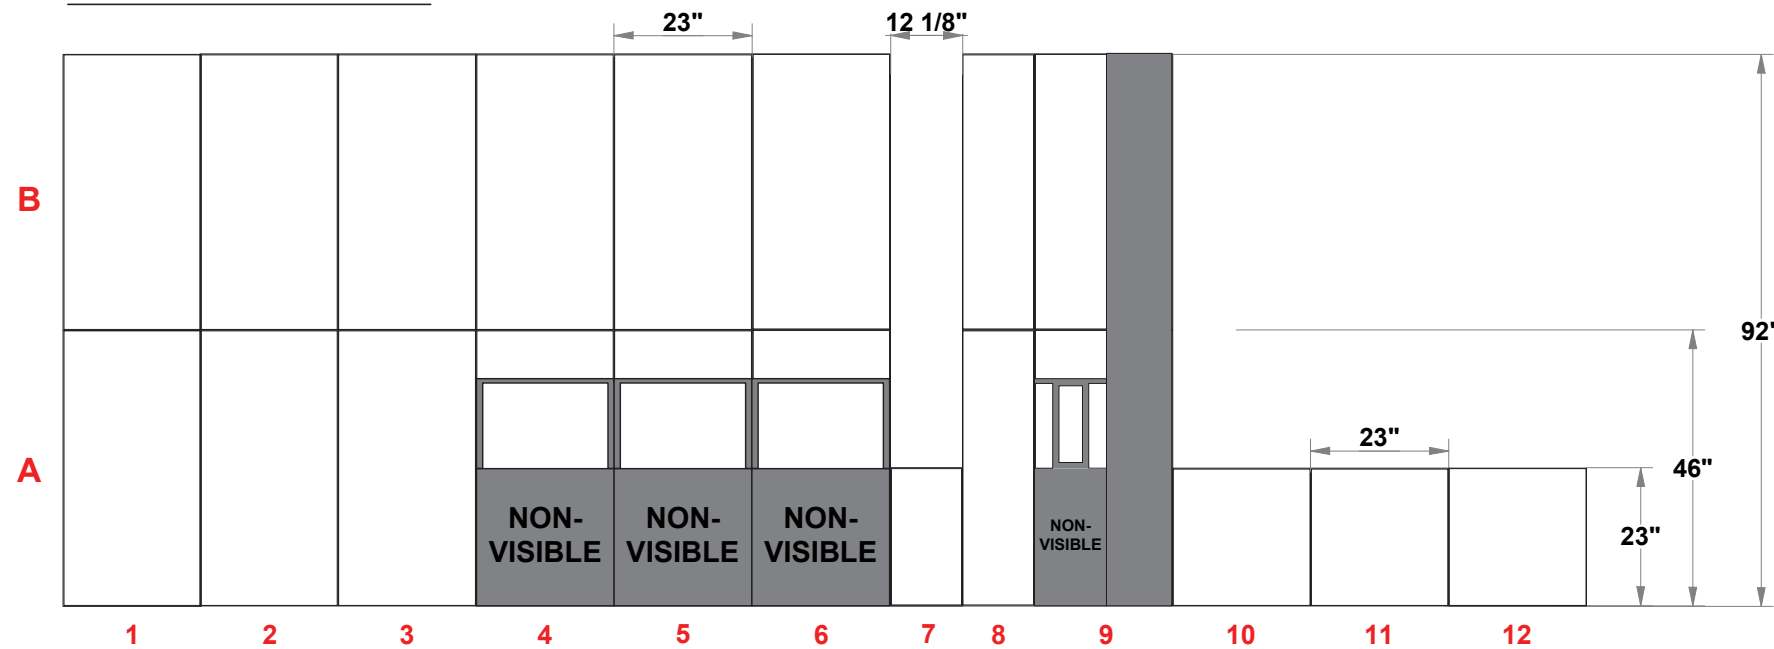

PRELIMINARY GRAPHIC LAYOUT

MultiQuad®
The Last Exhibit You'll Ever Buy

3401 Mary Taylor Road
Birmingham, Alabama 35235
(205) 439-8200

KIT-MQ-WK88

FLATTENED ELEVATED VIEW

TOP VIEW

PARTS LIST:

QTY	SIZE	NAME
18	23 X 46	DOUBLE QUAD
7	23 X 23	STANDARD QUAD
4	12.125 X 23	SIDE QUAD
3	12.125 X 46	DOUBLE SIDE QUAD

10x10 MultiQuad®