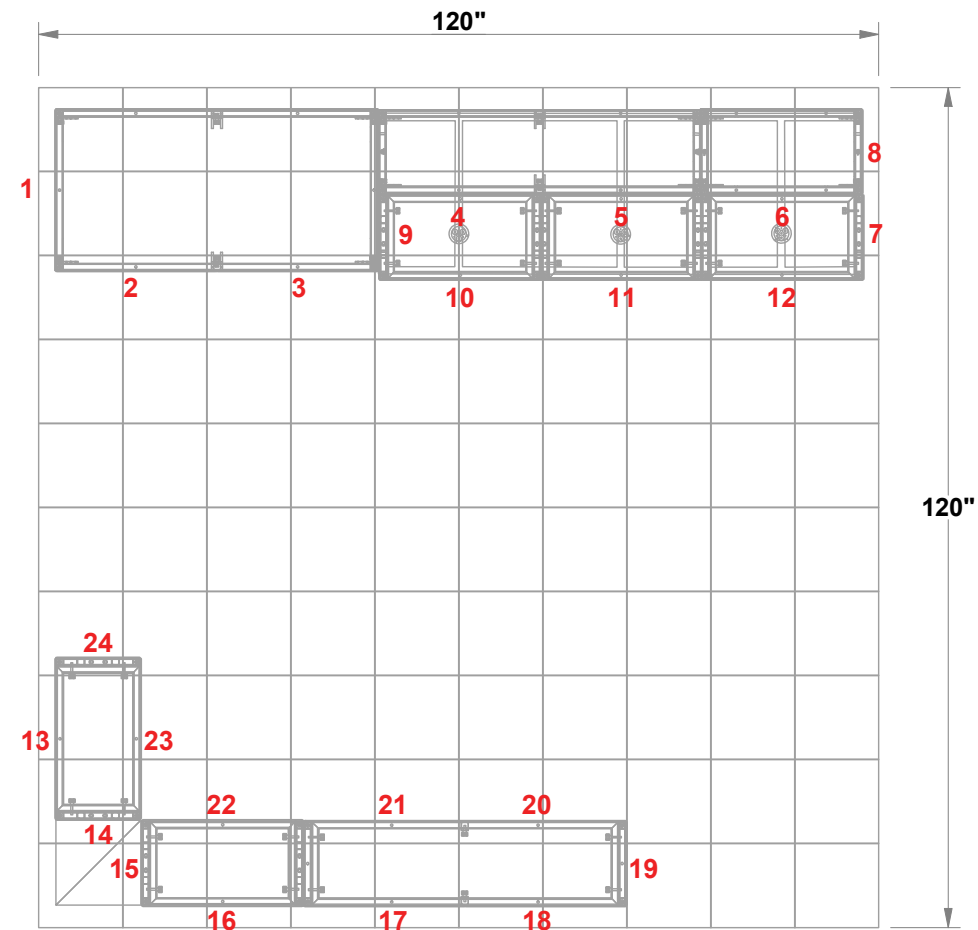

PRELIMINARY GRAPHIC LAYOUT

MultiQuad®
The Last Exhibit You'll Ever Buy

3401 Mary Taylor Road
Birmingham, Alabama 35235
(205) 439-8200

KIT-MQ-WK88

FLATTENED ELEVATED VIEW

TOP VIEW

PARTS LIST:

QTY	SIZE	NAME
18	23 X 46	DOUBLE QUAD
7	23 X 23	STANDARD QUAD
4	12.125 X 23	SIDE QUAD
3	12.125 X 46	DOUBLE SIDE QUAD

10x10 MultiQuad®