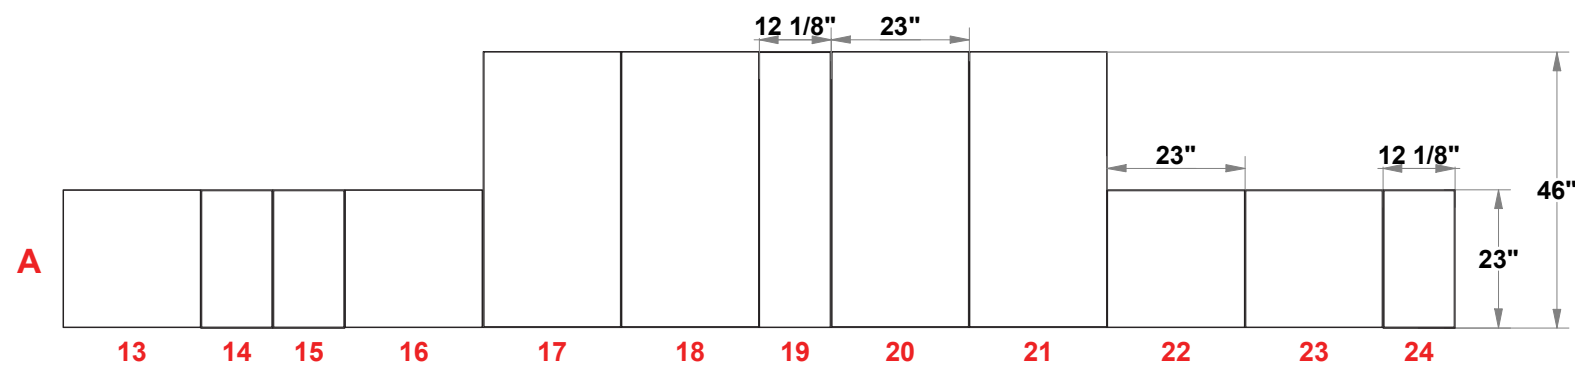

PRELIMINARY GRAPHIC LAYOUT

MultiQuad®
The Last Exhibit You'll Ever Buy

3401 Mary Taylor Road
Birmingham, Alabama 35235
(205) 439-8200

KIT-MQ-WK88

FLATTENED ELEVATED VIEW

TOP VIEW

PARTS LIST:

QTY	SIZE	NAME
18	23 X 46	DOUBLE QUAD
7	23 X 23	STANDARD QUAD
4	12.125 X 23	SIDE QUAD
3	12.125 X 46	DOUBLE SIDE QUAD

10x10 MultiQuad®