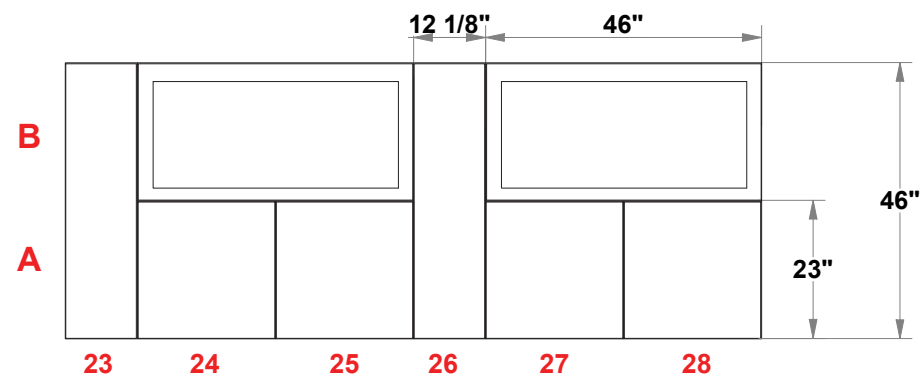

PRELIMINARY GRAPHIC LAYOUT

MultiQuad®
The Last Exhibit You'll Ever Buy

3401 Mary Taylor Road
Birmingham, Alabama 35235
(205) 439-8200

KIT-MQ-WK92

FLATTENED ELEVATED VIEW

TOP VIEW

PARTS LIST:

QTY	SIZE	NAME
22	23 X 46	DOUBLE QUAD
8	23 X 23	STANDARD QUAD
2	23 X 46	HINGED DOUBLE QUAD
6	12.125 X 46	DOUBLE SIDE QUAD
4	12.125 X 23	SIDE QUAD
2	23 X 46	DOUBLE SHOWCASE QUAD

10x20 MultiQuad®