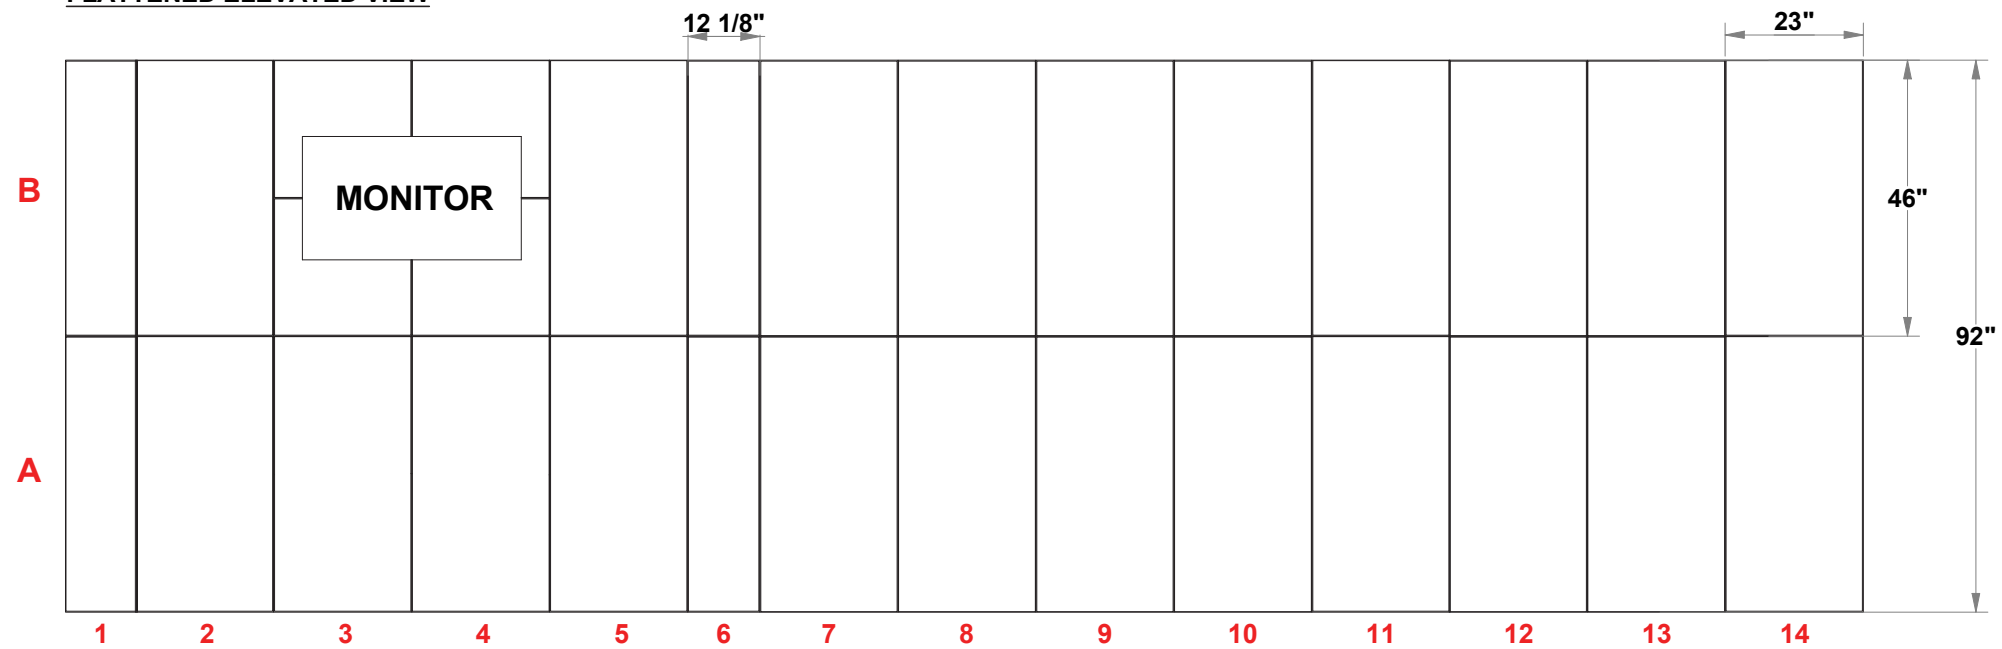

PRELIMINARY GRAPHIC LAYOUT

MultiQuad®
The Last Exhibit You'll Ever Buy

3401 Mary Taylor Road
Birmingham, Alabama 35235
(205) 439-8200

KIT-MQ-WK92

FLATTENED ELEVATED VIEW

TOP VIEW

PARTS LIST:

QTY	SIZE	NAME
22	23 X 46	DOUBLE QUAD
8	23 X 23	STANDARD QUAD
2	23 X 46	HINGED DOUBLE QUAD
6	12.125 X 46	DOUBLE SIDE QUAD
4	12.125 X 23	SIDE QUAD
2	23 X 46	DOUBLE SHOWCASE QUAD

10x20 MultiQuad®