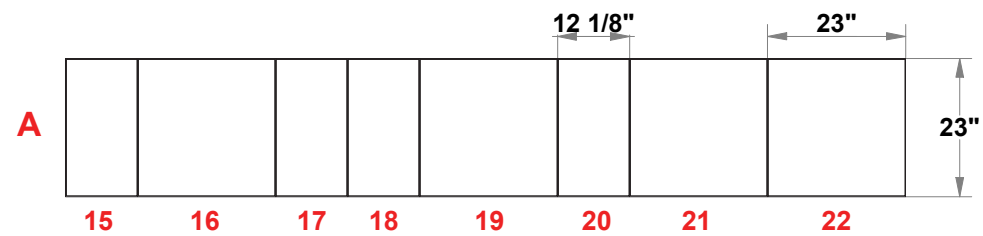

PRELIMINARY GRAPHIC LAYOUT

MultiQuad®
The Last Exhibit You'll Ever Buy

3401 Mary Taylor Road
Birmingham, Alabama 35235
(205) 439-8200

KIT-MQ-WK92

FLATTENED ELEVATED VIEW

TOP VIEW

PARTS LIST:

QTY	SIZE	NAME
22	23 X 46	DOUBLE QUAD
8	23 X 23	STANDARD QUAD
2	23 X 46	HINGED DOUBLE QUAD
6	12.125 X 46	DOUBLE SIDE QUAD
4	12.125 X 23	SIDE QUAD
2	23 X 46	DOUBLE SHOWCASE QUAD

10x20 MultiQuad®