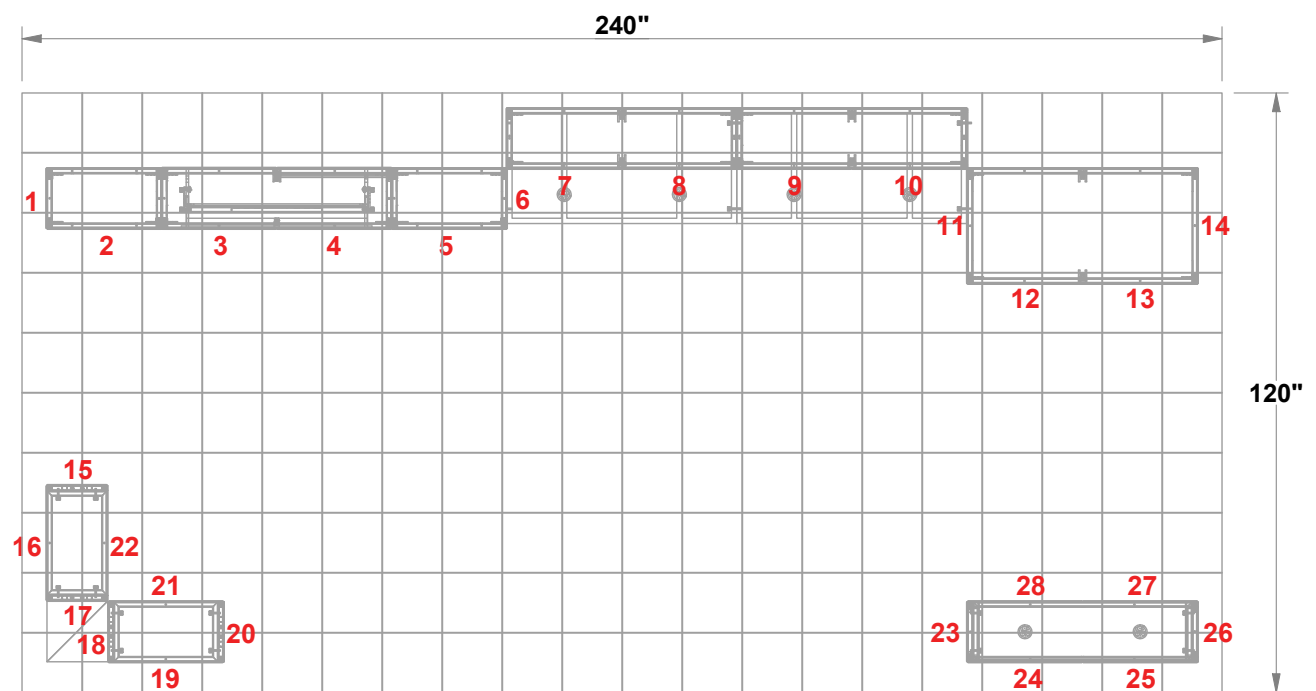

PRELIMINARY GRAPHIC LAYOUT

MultiQuad®
The Last Exhibit You'll Ever Buy

3401 Mary Taylor Road
Birmingham, Alabama 35235
(205) 439-8200

KIT-MQ-WK92

FLATTENED ELEVATED VIEW

TOP VIEW

PARTS LIST:

QTY	SIZE	NAME
22	23 X 46	DOUBLE QUAD
8	23 X 23	STANDARD QUAD
2	23 X 46	HINGED DOUBLE QUAD
6	12.125 X 46	DOUBLE SIDE QUAD
4	12.125 X 23	SIDE QUAD
2	23 X 46	DOUBLE SHOWCASE QUAD

10x20 MultiQuad®