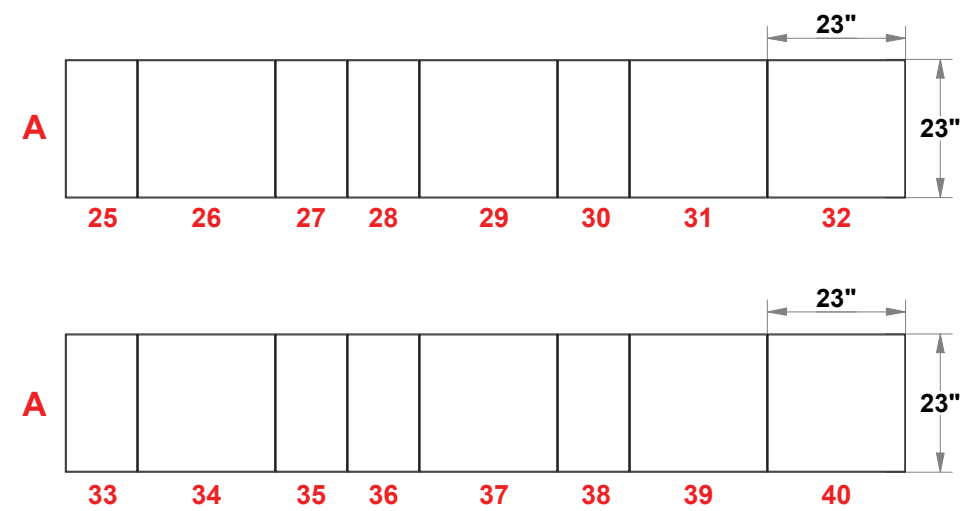

PRELIMINARY GRAPHIC LAYOUT

MultiQuad®
The Last Exhibit You'll Ever Buy

3401 Mary Taylor Road
Birmingham, Alabama 35235
(205) 439-8200

KIT-MQ-WK95

PARTS LIST:		
QTY	SIZE	NAME
112	23 X 23	STANDARD QUAD
4	23 X 46	HINGED DOUBLE QUAD
12	12.125 X 23	SIDE QUAD
8	23 X 23	SHOWCASE QUAD

TOP VIEW

20x20 MultiQuad®