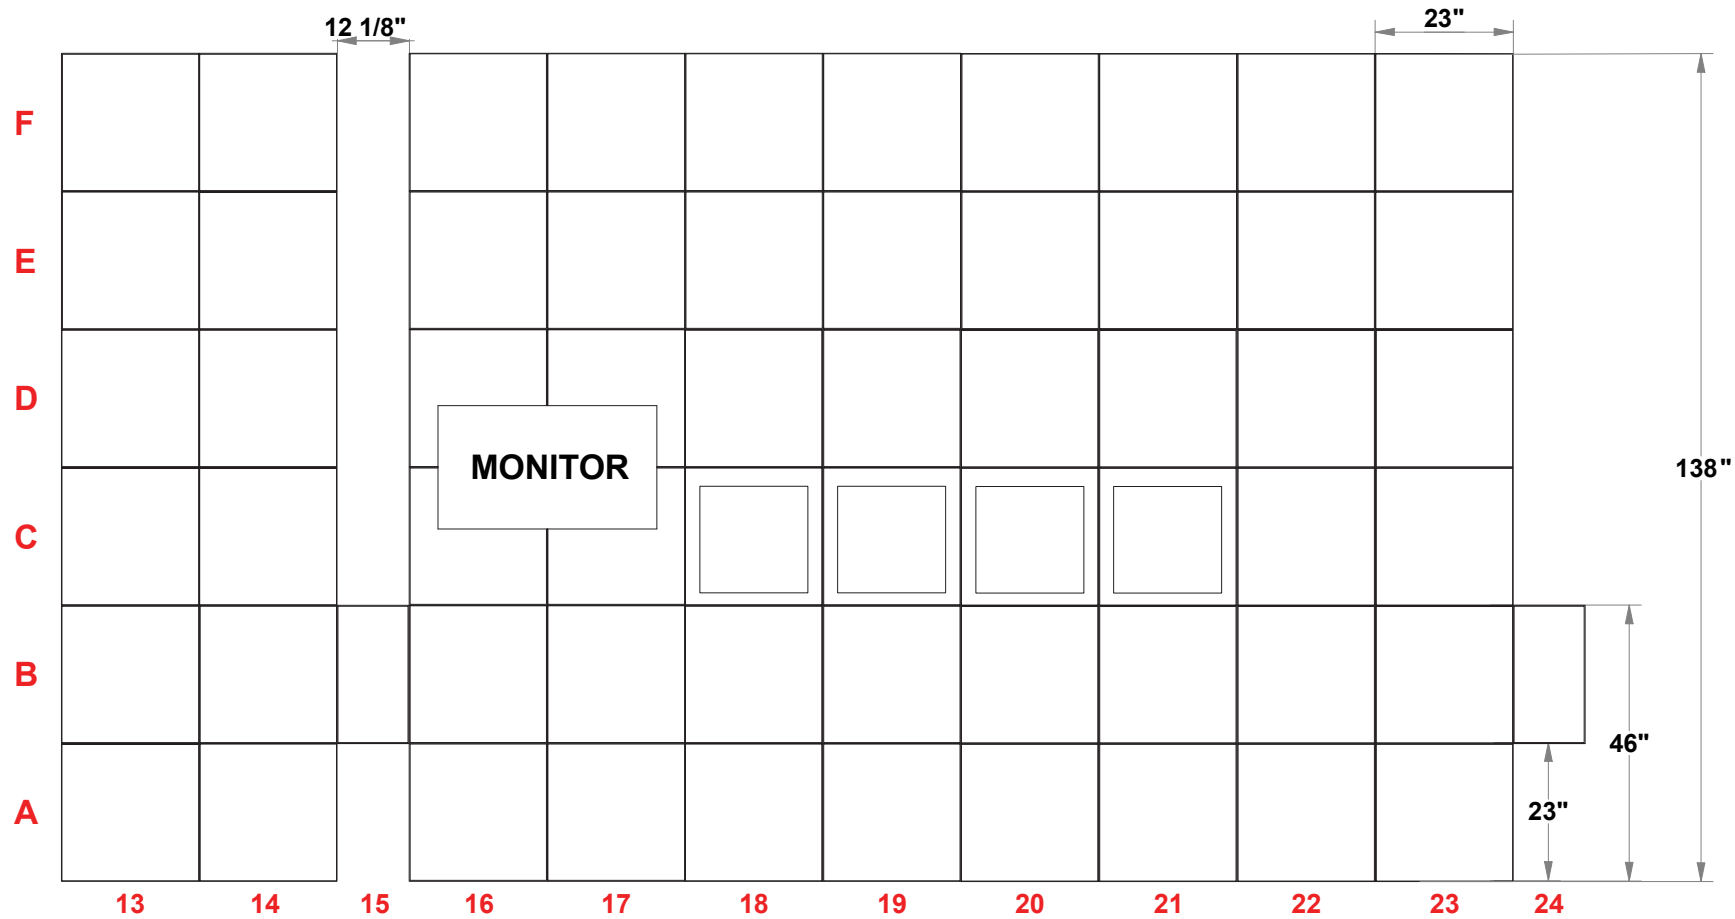

PRELIMINARY GRAPHIC LAYOUT

MultiQuad®
The Last Exhibit You'll Ever Buy

3401 Mary Taylor Road
Birmingham, Alabama 35235
(205) 439-8200

KIT-MQ-WK95

PARTS LIST:		
QTY	SIZE	NAME
112	23 X 23	STANDARD QUAD
4	23 X 46	HINGED DOUBLE QUAD
12	12.125 X 23	SIDE QUAD
8	23 X 23	SHOWCASE QUAD

TOP VIEW

20x20 MultiQuad®