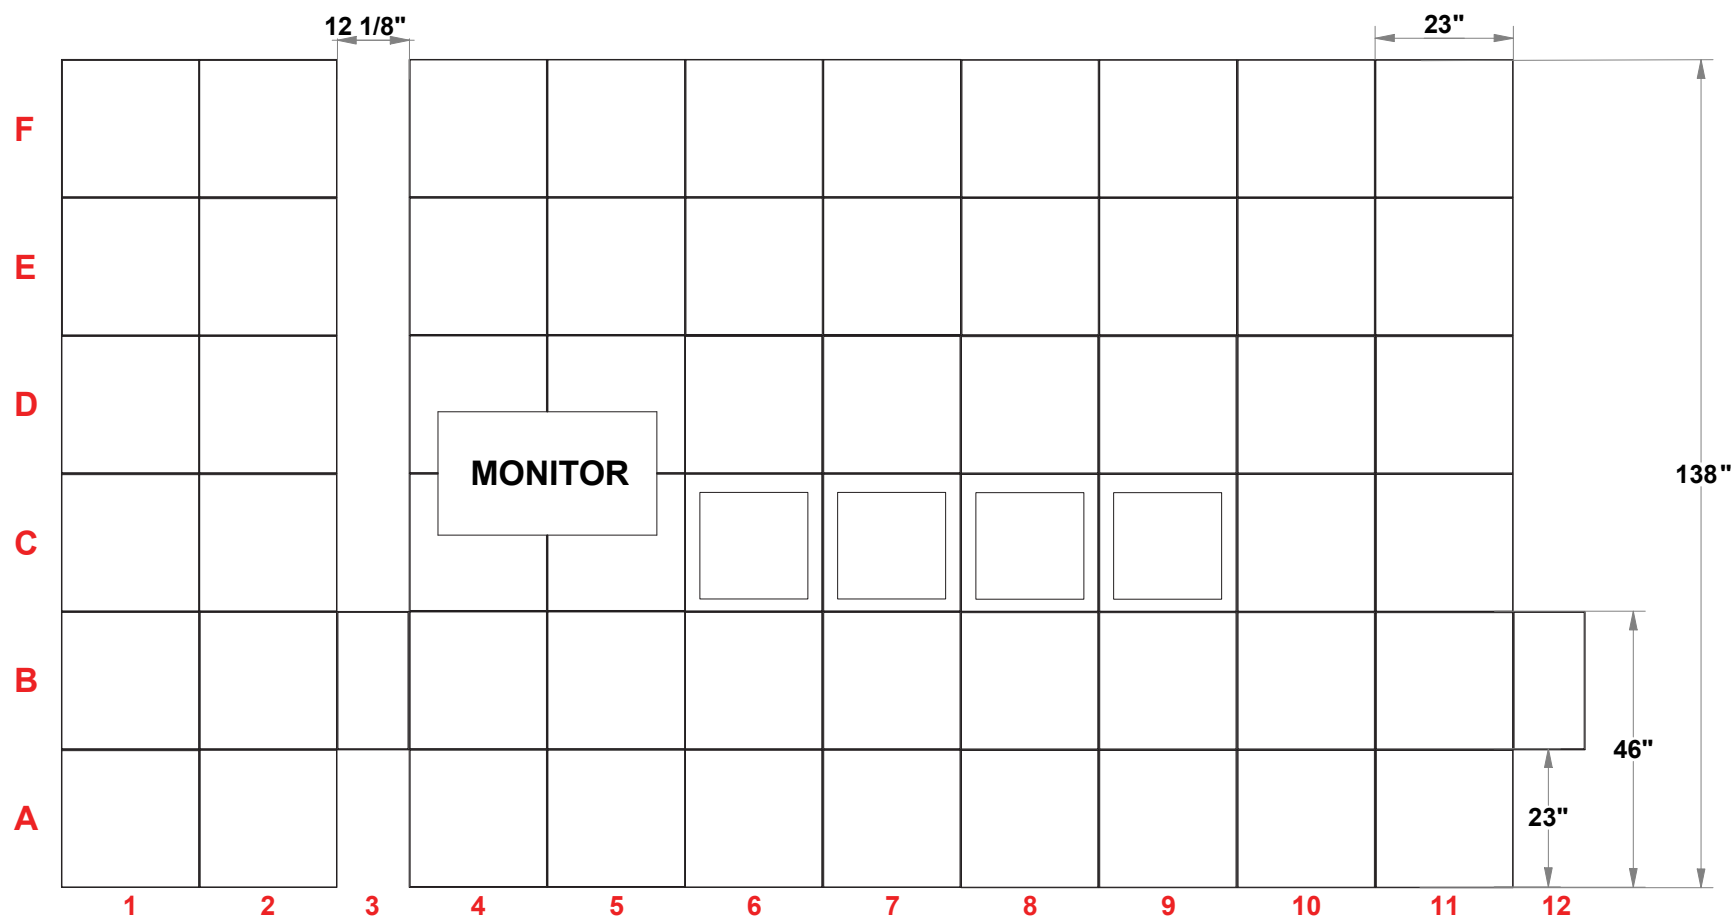

PRELIMINARY GRAPHIC LAYOUT

MultiQuad®
The Last Exhibit You'll Ever Buy

3401 Mary Taylor Road
Birmingham, Alabama 35235
(205) 439-8200

KIT-MQ-WK95

PARTS LIST:		
QTY	SIZE	NAME
112	23 X 23	STANDARD QUAD
4	23 X 46	HINGED DOUBLE QUAD
12	12.125 X 23	SIDE QUAD
8	23 X 23	SHOWCASE QUAD

TOP VIEW

20x20 MultiQuad®