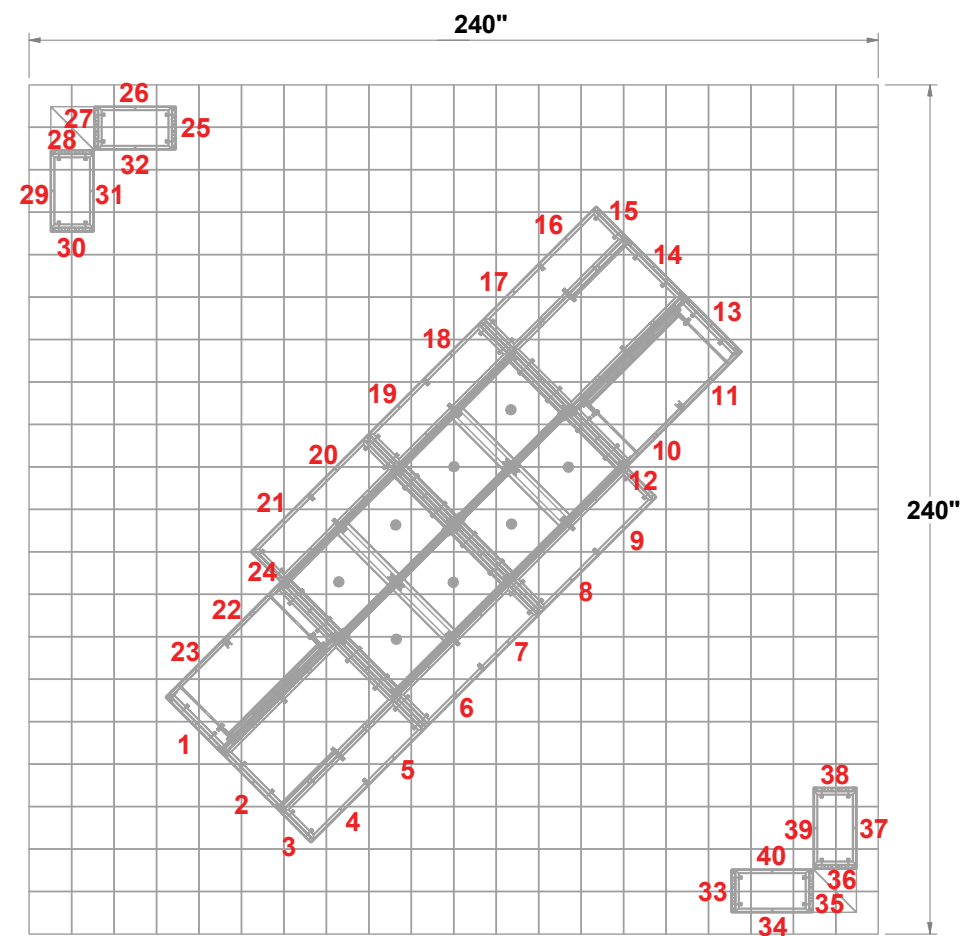

PRELIMINARY GRAPHIC LAYOUT

MultiQuad®
The Last Exhibit You'll Ever Buy

3401 Mary Taylor Road
Birmingham, Alabama 35235
(205) 439-8200

KIT-MQ-WK95

PARTS LIST:		
QTY	SIZE	NAME
112	23 X 23	STANDARD QUAD
4	23 X 46	HINGED DOUBLE QUAD
12	12.125 X 23	SIDE QUAD
8	23 X 23	SHOWCASE QUAD

TOP VIEW

20x20 MultiQuad®