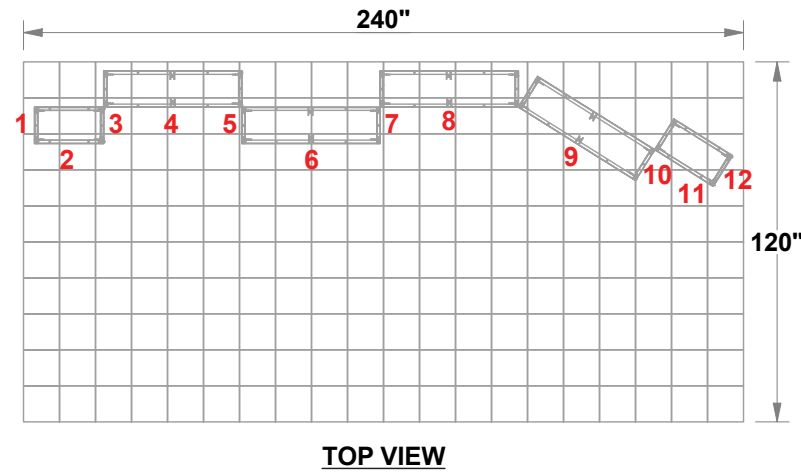

PRELIMINARY GRAPHIC LAYOUT

3401 Mary Taylor Road
Birmingham, Alabama 35235
(205) 439-8200

KIT-TH-WK90

TH-F14 TEMPLATE

TH-F24 TEMPLATE

FLATTENED MURAL VIEW

10x20 Threads®