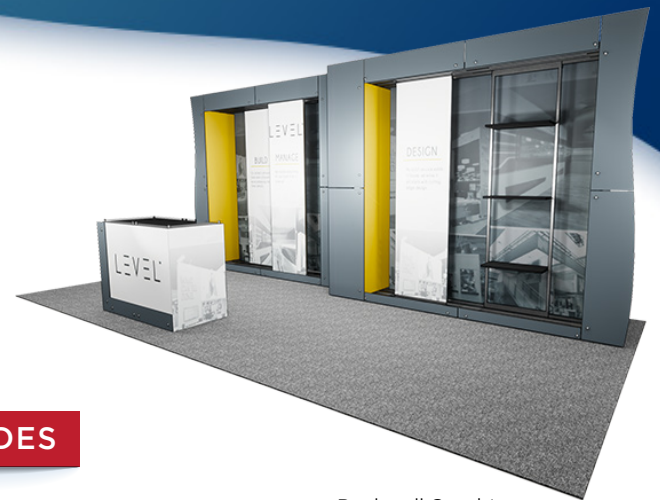

## Kit LV-WK75

LEVEL™

This LEVEL™ lightweight modular display system is engineered to fit within a 10 x 20 inline space. Made of up (2) 10' LEVEL modules, the left module includes graphics on the rear back wall, side inserts, floors, and surrounds, as well as (2) sliding GraphicGuides™ giving almost 18' of branding area, the right side features back wall and inset graphics, a single graphic guide as well as a sliding shelf glide and surrounds - for another 16' of image area. Both units have the built in plug-and-play LED standard lighting package that stays in place and provides brilliant downlighting. The units are stepped and create an eye appealing branding presentation. All graphic panels are magnetically attached to the framework. The unit requires no tools for setup and uses the Build By Numbers™ assembly system for ease of installation - only (6) major frame pieces. Units can be used together or as individual 10' units. Out front is a LEVEL free standing podium unit with lockable storage that will ship with one of the back wall modules. Each unit transports in a fully jiggged and slotted crate that ships via common carrier.

### INCLUDES

- (1) LV-K05: 10' Level 5 Kit Kit includes:
  - (1) 6 Piece Frame
  - (1) Standard Light Set
  - Backwall Graphics
  - Interior Sidewall Graphics
  - Floor Graphics
  - (2) Graphic Glide Frames with Graphics
  - Surrounds
  - Black Exterior Sidewall Graphics
  - Graphics
  - Crate
- (1) LV99: Level Shelf Glide
- (1) LV-PODA-K10: Level Podium Kit includes:
  - (1) Frame
  - (1) Raised Plex Top
  - Plex Surrounds
  - Front Graphic
  - Black or White End Panels
  - Locking Cabinet
- Backwall Graphics
- Interior Sidewall Graphics
- Floor Graphics
- (1) Graphic Glide Frame with Graphics
- Surrounds
- Black Exterior Sidewall Graphics
- Crate