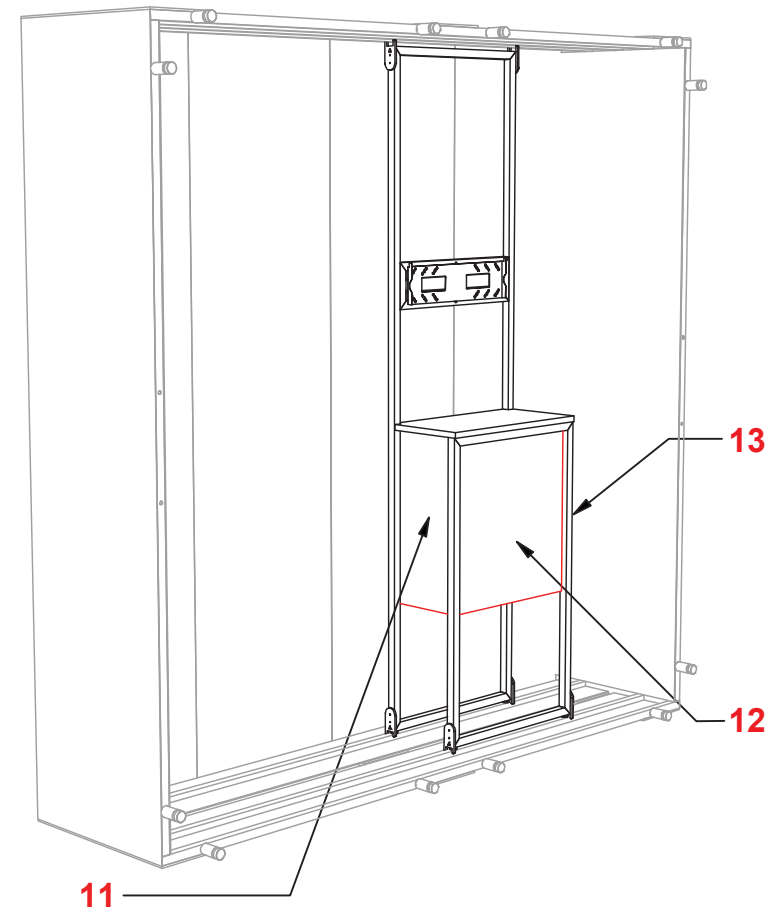

PRELIMINARY GRAPHIC LAYOUT

LEVEL

3401 Mary Taylor Road
Birmingham, Alabama 35235
(205) 439-8200

KIT-LV-WK99

10x10 LEVEL®

PERSPECTIVE VIEW

TOP VIEW

PARTS LIST:

QTY	SIZE	NAME
4	23 X 92	BACK PANEL
2	21 5/8 X 89 7/8	SIDE PANEL
4	89 3/4 X 4 1/4	FLOOR PANEL
2	11.75 x 23	COUNTER SIDE PANEL
1	23 X 23	COUNTER FRONT PANEL
2	7.125 X 46	SURROUND 1
2	13.125 X 46	SURROUND 2

PRELIMINARY GRAPHIC LAYOUT

LEVEL

3401 Mary Taylor Road
Birmingham, Alabama 35235
(205) 439-8200

KIT-LV-WK99

10x10 LEVEL®

FLOOR PANELS - FLATTENED VIEW

PARTS LIST:		
QTY	SIZE	NAME
4	23 X 92	BACK PANEL
2	21 5/8 X 89 7/8	SIDE PANEL
4	89 3/4 X 4 1/4	FLOOR PANEL
2	11.75 x 23	COUNTER SIDE PANEL
1	23 X 23	COUNTER FRONT PANEL
2	7.125 X 46	SURROUND 1
2	13.125 X 46	SURROUND 2

Note: Side panel graphics should align with back wall graphics at the edge of the dashed borders on either side of the back wall.