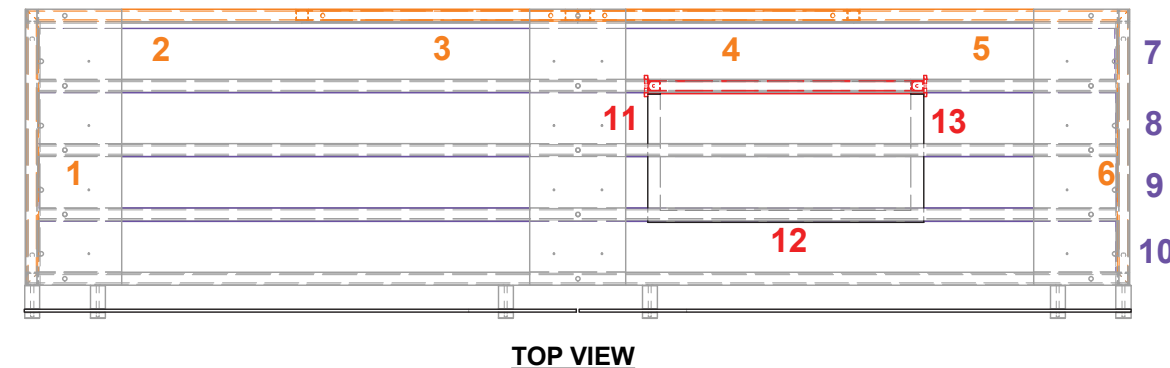

QTY	SIZE	NAME
4	23 X 92	BACK PANEL
2	21 5/8 X 89 7/8	SIDE PANEL
4	89 3/4 X 4 1/4	FLOOR PANEL
2	11.75 x 23	COUNTER SIDE PANEL
1	23 X 23	COUNTER FRONT PANEL
2	7.125 X 46	SURROUND 1
2	13.125 X 46	SURROUND 2

PRELIMINARY GRAPHIC LAYOUT

LEVEL

3401 Mary Taylor Road
Birmingham, Alabama 35235
(205) 439-8200

KIT-LV-WK99

10x10 LEVEL®

FLOOR PANELS - FLATTENED VIEW

PARTS LIST:		
QTY	SIZE	NAME
4	23 X 92	BACK PANEL
2	21 5/8 X 89 7/8	SIDE PANEL
4	89 3/4 X 4 1/4	FLOOR PANEL
2	11.75 x 23	COUNTER SIDE PANEL
1	23 X 23	COUNTER FRONT PANEL
2	7.125 X 46	SURROUND 1
2	13.125 X 46	SURROUND 2

Note: Side panel graphics should align with back wall graphics at the edge of the dashed borders on either side of the back wall.