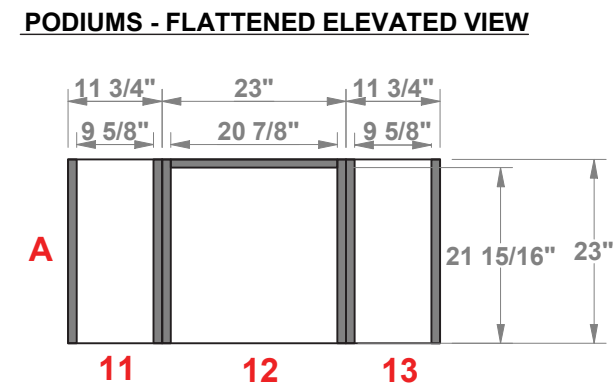

PRELIMINARY GRAPHIC LAYOUT

LEVEL

3401 Mary Taylor Road
Birmingham, Alabama 35235
(205) 439-8200

KIT-LV-WK99

10x10 LEVEL®

PERSPECTIVE VIEW

TOP VIEW

PARTS LIST:

QTY	SIZE	NAME
4	23 X 92	BACK PANEL
2	21 5/8 X 89 7/8	SIDE PANEL
4	89 3/4 X 4 1/4	FLOOR PANEL
2	11.75 x 23	COUNTER SIDE PANEL
1	23 X 23	COUNTER FRONT PANEL
2	7.125 X 46	SURROUND 1
2	13.125 X 46	SURROUND 2

PRELIMINARY GRAPHIC LAYOUT

LEVEL

3401 Mary Taylor Road
Birmingham, Alabama 35235
(205) 439-8200

KIT-LV-WK99

10x10 LEVEL®

FLOOR PANELS - FLATTENED VIEW

PARTS LIST:		
QTY	SIZE	NAME
4	23 X 92	BACK PANEL
2	21 5/8 X 89 7/8	SIDE PANEL
4	89 3/4 X 4 1/4	FLOOR PANEL
2	11.75 x 23	COUNTER SIDE PANEL
1	23 X 23	COUNTER FRONT PANEL
2	7.125 X 46	SURROUND 1
2	13.125 X 46	SURROUND 2

Note: Side panel graphics should align with back wall graphics at the edge of the dashed borders on either side of the back wall.