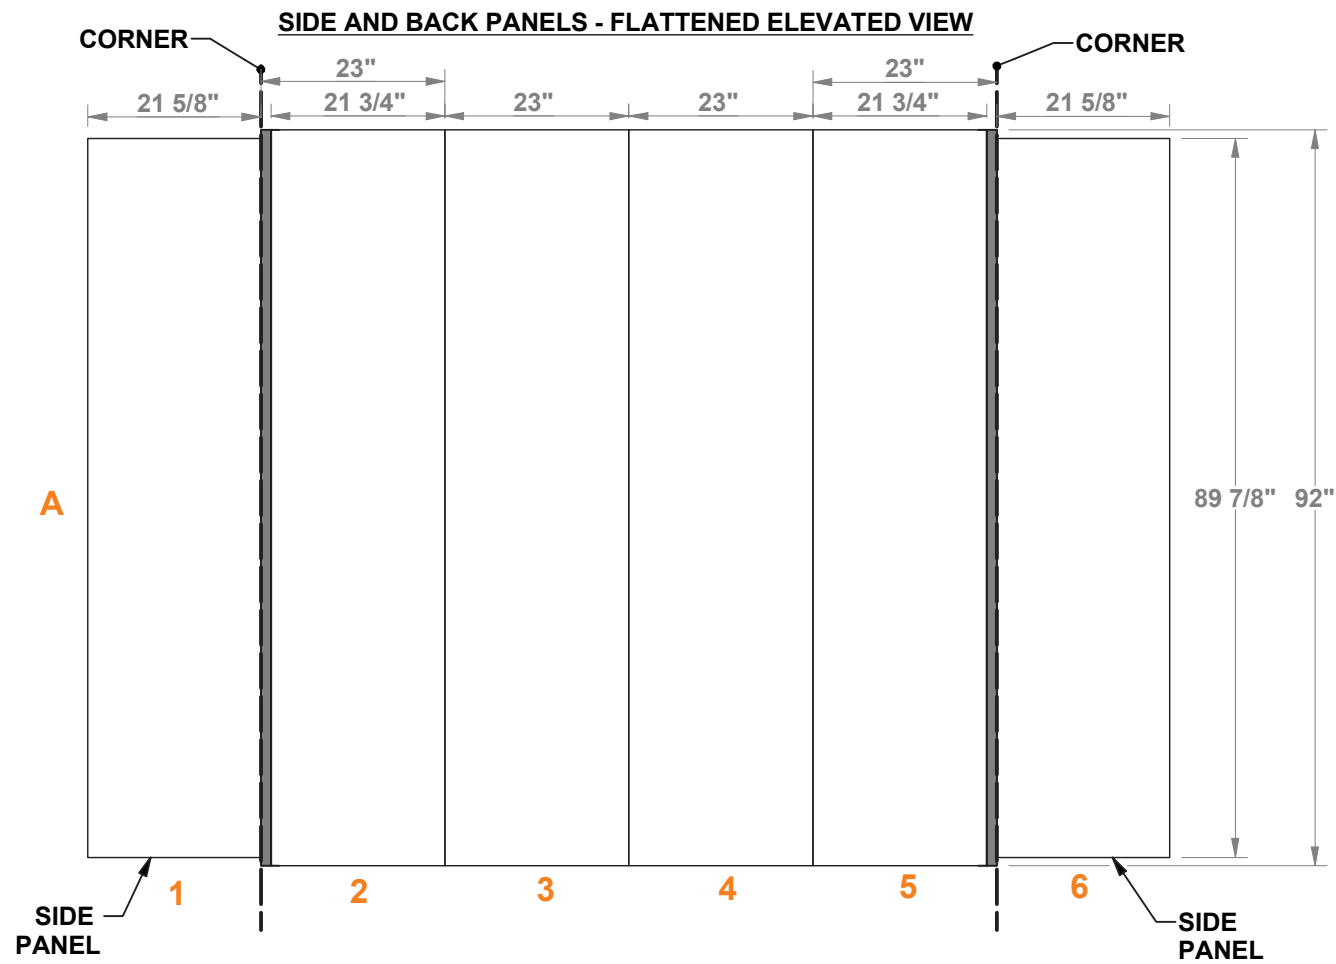

QTY	SIZE	NAME
4	23 X 92	BACK PANEL
2	21 5/8 X 89 7/8	SIDE PANEL
4	89 3/4 X 4 1/4	FLOOR PANEL
2	11.75 x 23	COUNTER SIDE PANEL
1	23 X 23	COUNTER FRONT PANEL
2	7.125 X 46	SURROUND 1
2	13.125 X 46	SURROUND 2

PRELIMINARY GRAPHIC LAYOUT

LEVEL

3401 Mary Taylor Road
Birmingham, Alabama 35235
(205) 439-8200

KIT-LV-WK99

10x10 LEVEL®

FLOOR PANELS - FLATTENED VIEW

PARTS LIST:		
QTY	SIZE	NAME
4	23 X 92	BACK PANEL
2	21 5/8 X 89 7/8	SIDE PANEL
4	89 3/4 X 4 1/4	FLOOR PANEL
2	11.75 x 23	COUNTER SIDE PANEL
1	23 X 23	COUNTER FRONT PANEL
2	7.125 X 46	SURROUND 1
2	13.125 X 46	SURROUND 2

Note: Side panel graphics should align with back wall graphics at the edge of the dashed borders on either side of the back wall.