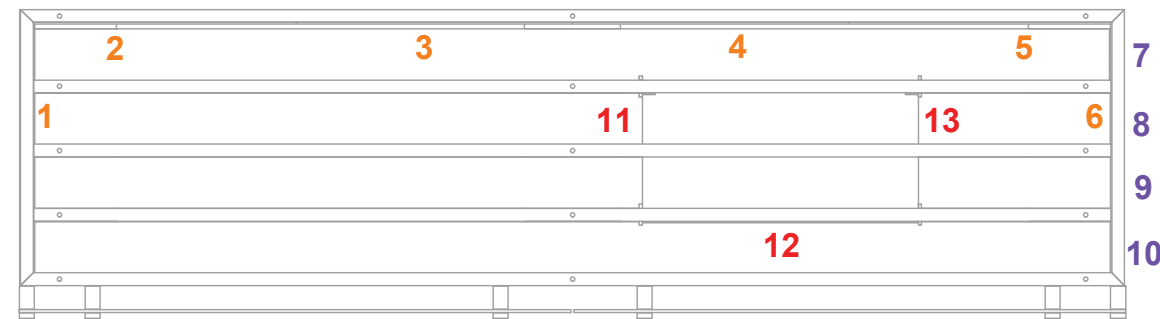

PRELIMINARY GRAPHIC LAYOUT

LEVEL

3401 Mary Taylor Road
Birmingham, Alabama 35235
(205) 439-8200

KIT-LV-WK99

10x10 LEVEL®

PERSPECTIVE VIEW

TOP VIEW

PARTS LIST:

QTY	SIZE	NAME
4	23 X 92	BACK PANEL
2	21 5/8 X 89 7/8	SIDE PANEL
4	89 3/4 X 4 1/4	FLOOR PANEL
2	11.75 x 23	COUNTER SIDE PANEL
1	23 X 23	COUNTER FRONT PANEL
2	7.125 X 46	SURROUND 1
2	13.125 X 46	SURROUND 2

PRELIMINARY GRAPHIC LAYOUT

LEVEL

3401 Mary Taylor Road
Birmingham, Alabama 35235
(205) 439-8200

KIT-LV-WK99

10x10 LEVEL®

FLOOR PANELS - FLATTENED VIEW

PARTS LIST:		
QTY	SIZE	NAME
4	23 X 92	BACK PANEL
2	21 5/8 X 89 7/8	SIDE PANEL
4	89 3/4 X 4 1/4	FLOOR PANEL
2	11.75 x 23	COUNTER SIDE PANEL
1	23 X 23	COUNTER FRONT PANEL
2	7.125 X 46	SURROUND 1
2	13.125 X 46	SURROUND 2

Note: Side panel graphics should align with back wall graphics at the edge of the dashed borders on either side of the back wall.