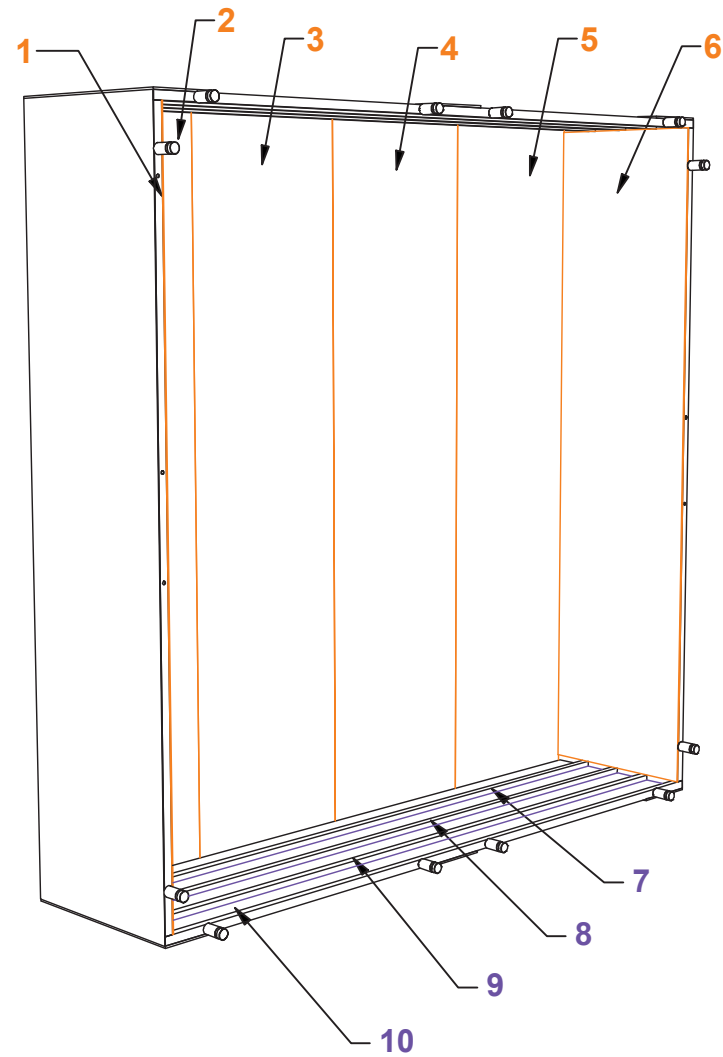

PRELIMINARY GRAPHIC LAYOUT

LEVEL

3401 Mary Taylor Road
Birmingham, Alabama 35235
(205) 439-8200

KIT-LV-WK99

10x10 LEVEL®

PERSPECTIVE VIEW

TOP VIEW

PARTS LIST:

QTY	SIZE	NAME
4	23 X 92	BACK PANEL
2	21 5/8 X 89 7/8	SIDE PANEL
4	89 3/4 X 4 1/4	FLOOR PANEL
2	11.75 x 23	COUNTER SIDE PANEL
1	23 X 23	COUNTER FRONT PANEL
2	7.125 X 46	SURROUND 1
2	13.125 X 46	SURROUND 2

PRELIMINARY GRAPHIC LAYOUT

LEVEL

3401 Mary Taylor Road
Birmingham, Alabama 35235
(205) 439-8200

KIT-LV-WK99

10x10 LEVEL®

FLOOR PANELS - FLATTENED VIEW

PARTS LIST:		
QTY	SIZE	NAME
4	23 X 92	BACK PANEL
2	21 5/8 X 89 7/8	SIDE PANEL
4	89 3/4 X 4 1/4	FLOOR PANEL
2	11.75 x 23	COUNTER SIDE PANEL
1	23 X 23	COUNTER FRONT PANEL
2	7.125 X 46	SURROUND 1
2	13.125 X 46	SURROUND 2

Note: Side panel graphics should align with back wall graphics at the edge of the dashed borders on either side of the back wall.