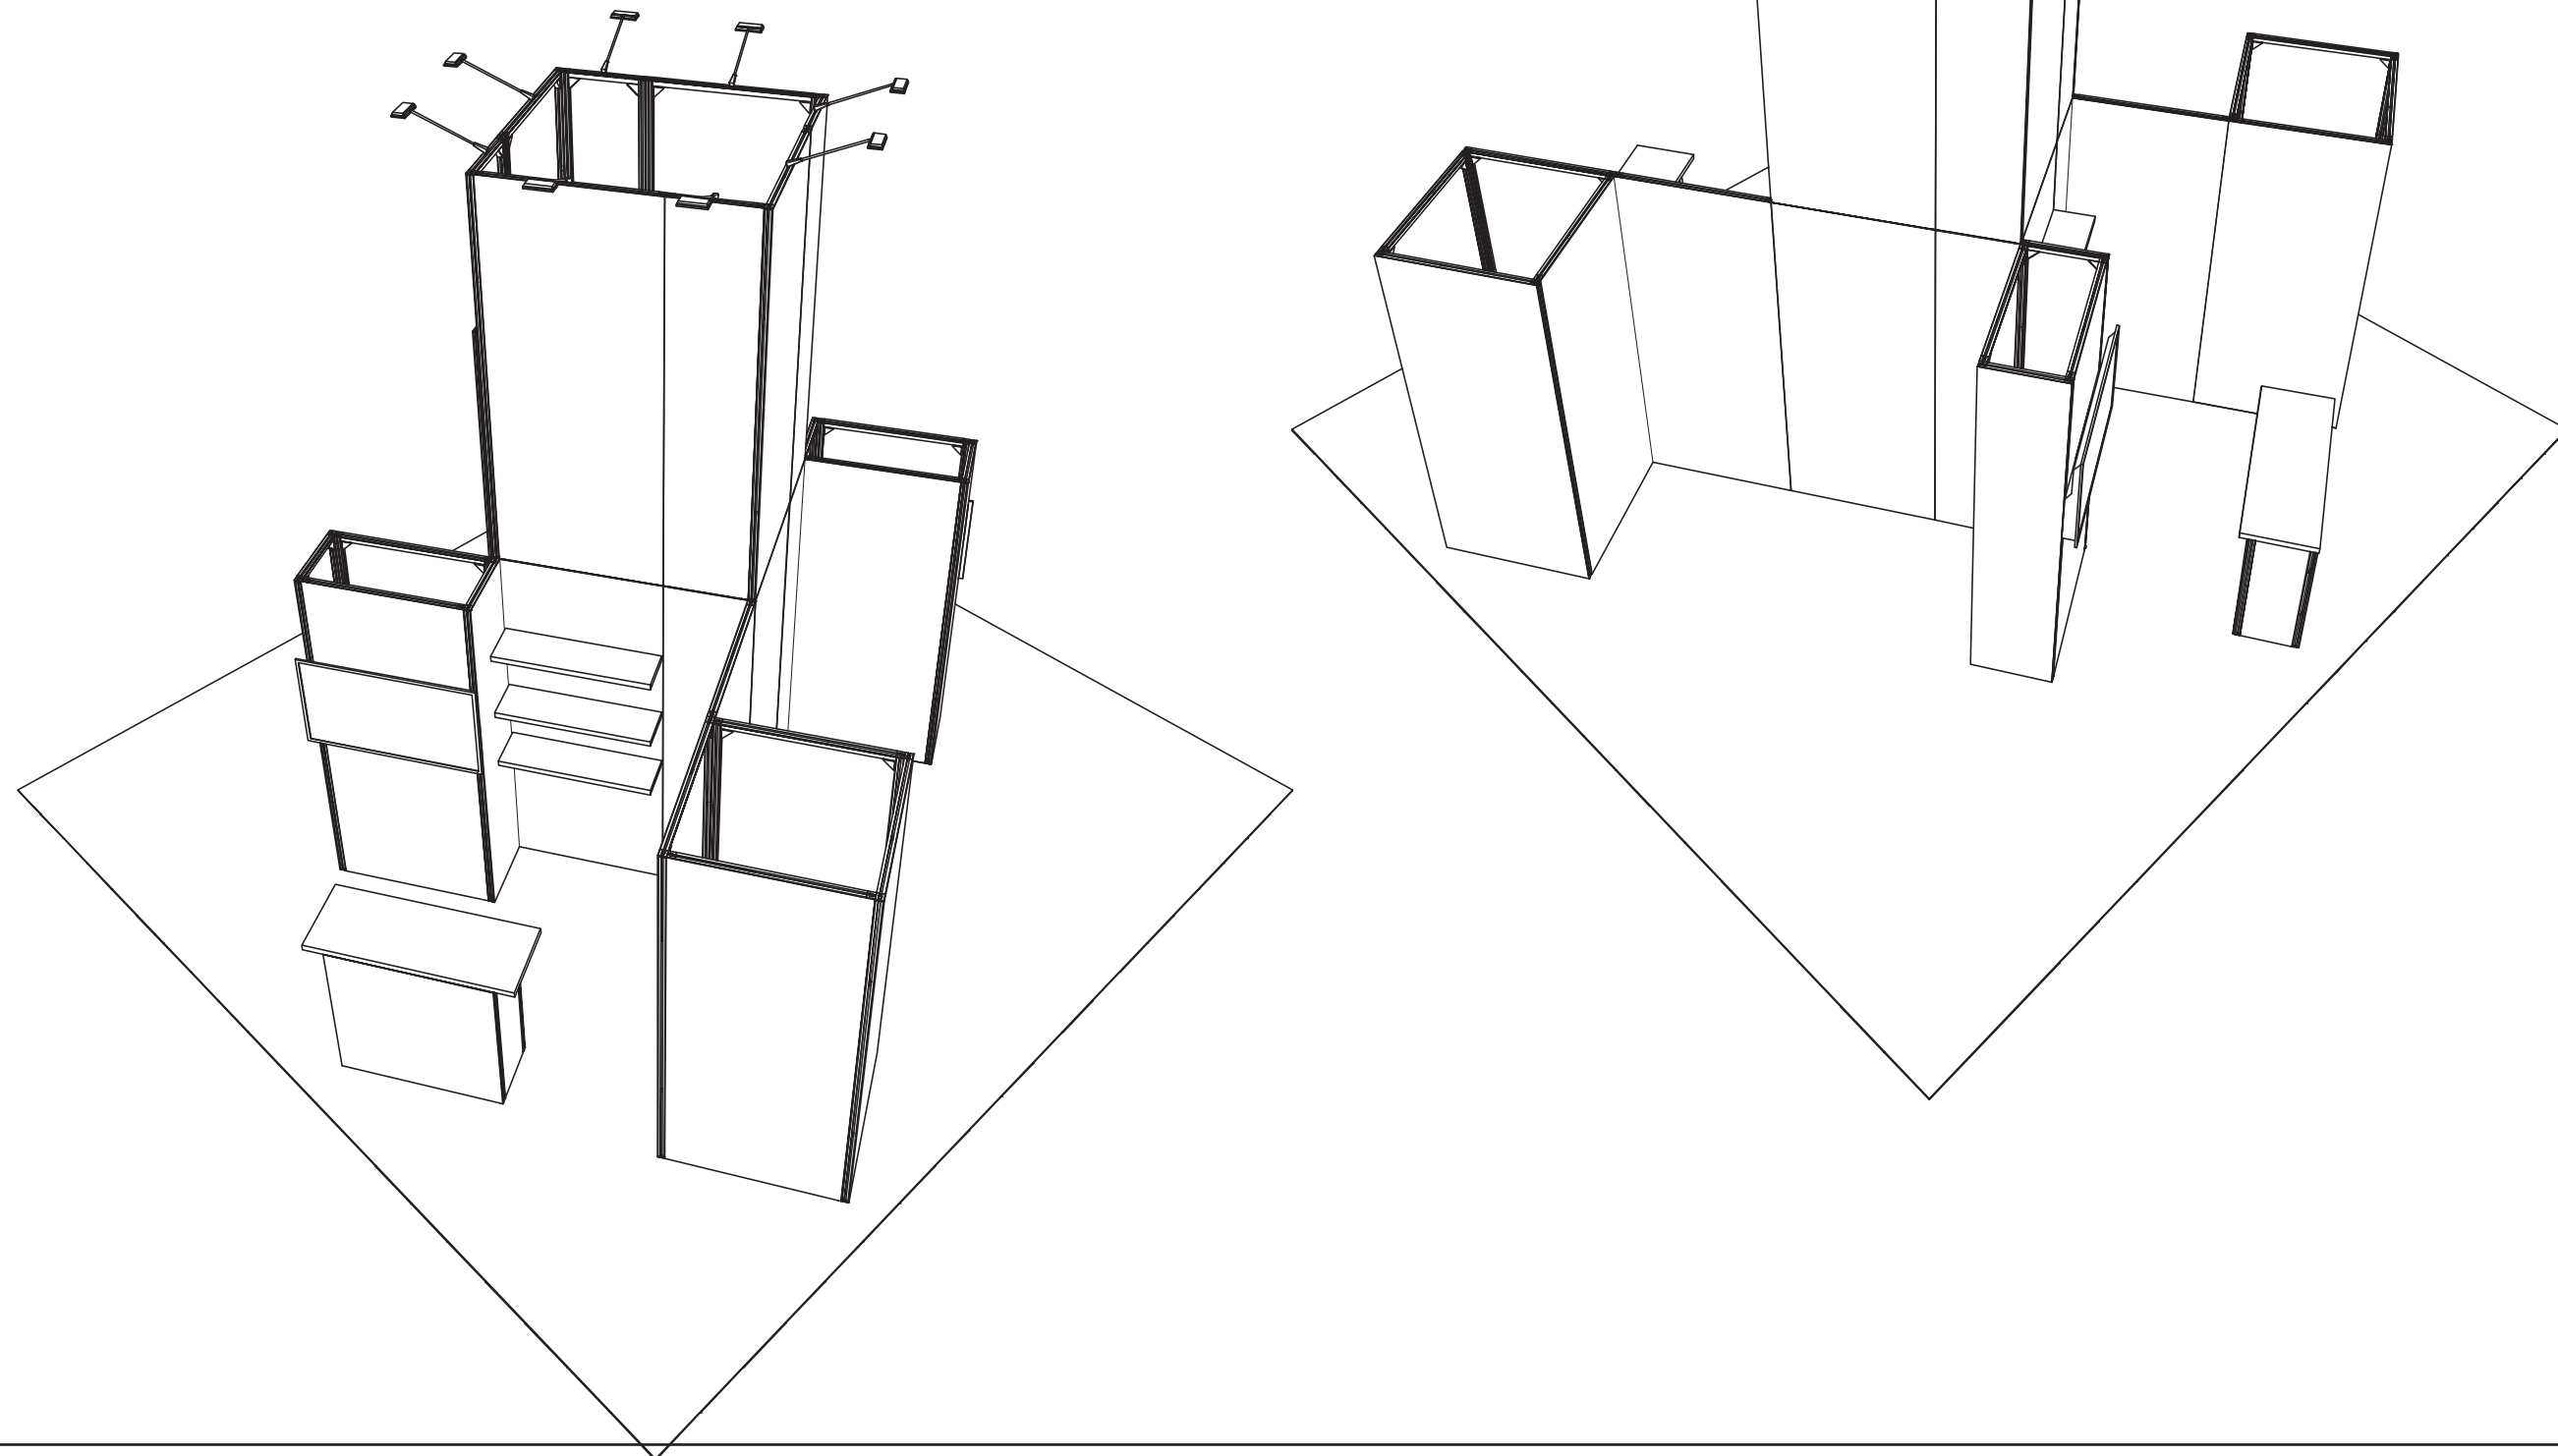

PRELIMINARY GRAPHIC LAYOUT

panoramic[®]
n-line

PARTS LIST:		
QTY	SIZE	NAME
24	38 X 93	TYPICAL GRAPHIC
12	19 X 93	HALF GRAPHIC
4	38 X 37.875	FRONT PODIUM GRAPHIC
4	12 X 37.875	SIDE PODIUM GRAPHIC

3401 Mary Taylor Road
Birmingham, Alabama 35235
(205) 439-8200

KIT-HL-WK22

20x20 H-Line

PRELIMINARY GRAPHIC LAYOUT

3401 Mary Taylor Road
Birmingham, Alabama 35235
(205) 439-8200

KIT-HL-WK22

TOP VIEW

20x20 H-Line

PRELIMINARY GRAPHIC LAYOUT

3401 Mary Taylor Road
 Birmingham, Alabama 35235
 (205) 439-8200

KIT-HL-WK22

20x20 H-Line

FLATTENED ELEVATED VIEW

PARTS LIST:		
QTY	SIZE	NAME
24	38 X 93	TYPICAL GRAPHIC
12	19 X 93	HALF GRAPHIC
4	38 X 37.875	FRONT PODIUM GRAPHIC
4	12 X 37.875	SIDE PODIUM GRAPHIC

PRELIMINARY GRAPHIC LAYOUT

3401 Mary Taylor Road
Birmingham, Alabama 35235
(205) 439-8200

KIT-HL-WK22

20x20 H-Line

FLATTENED ELEVATED VIEW

PARTS LIST:		
QTY	SIZE	NAME
24	38 X 93	TYPICAL GRAPHIC
12	19 X 93	HALF GRAPHIC
4	38 X 37.875	FRONT PODIUM GRAPHIC
4	12 X 37.875	SIDE PODIUM GRAPHIC