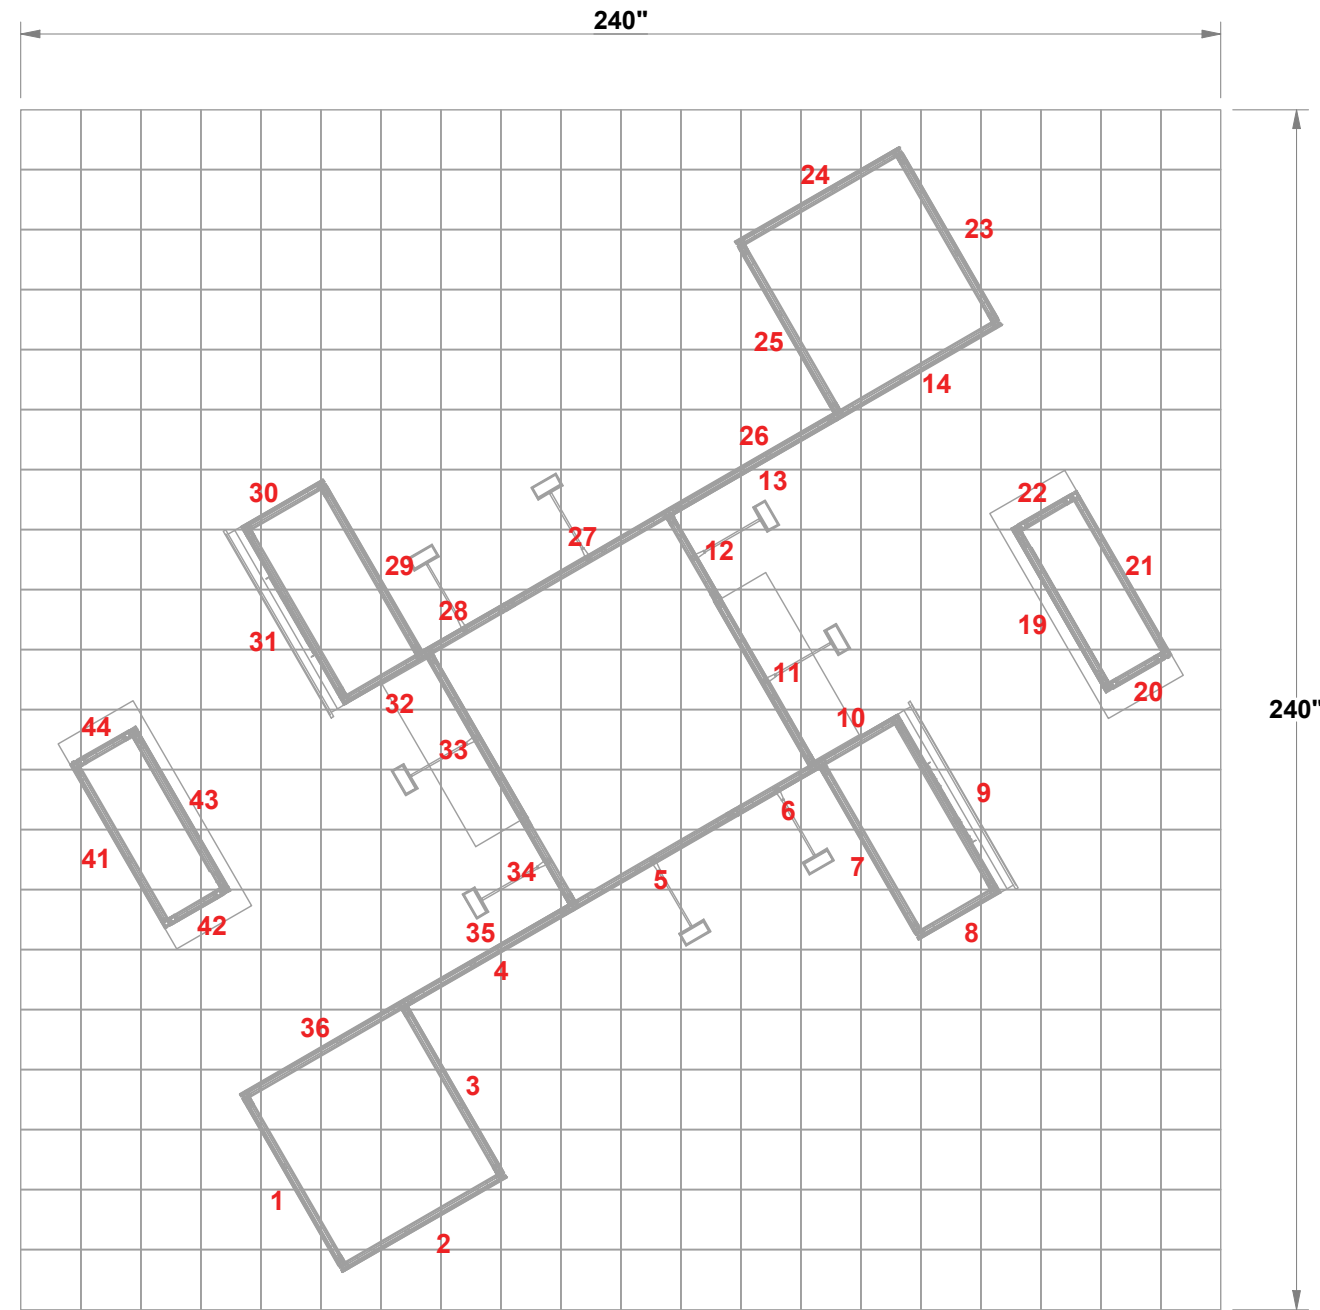

PRELIMINARY GRAPHIC LAYOUT

panoramic[®]
n-line

PARTS LIST:		
QTY	SIZE	NAME
24	38 X 93	TYPICAL GRAPHIC
12	19 X 93	HALF GRAPHIC
4	38 X 37.875	FRONT PODIUM GRAPHIC
4	12 X 37.875	SIDE PODIUM GRAPHIC

3401 Mary Taylor Road
Birmingham, Alabama 35235
(205) 439-8200

KIT-HL-WK22

20x20 H-Line

PRELIMINARY GRAPHIC LAYOUT

3401 Mary Taylor Road
Birmingham, Alabama 35235
(205) 439-8200

KIT-HL-WK22

TOP VIEW

20x20 H-Line

PRELIMINARY GRAPHIC LAYOUT

3401 Mary Taylor Road
 Birmingham, Alabama 35235
 (205) 439-8200

KIT-HL-WK22

20x20 H-Line

FLATTENED ELEVATED VIEW

PARTS LIST:		
QTY	SIZE	NAME
24	38 X 93	TYPICAL GRAPHIC
12	19 X 93	HALF GRAPHIC
4	38 X 37.875	FRONT PODIUM GRAPHIC
4	12 X 37.875	SIDE PODIUM GRAPHIC

PRELIMINARY GRAPHIC LAYOUT

3401 Mary Taylor Road
Birmingham, Alabama 35235
(205) 439-8200

KIT-HL-WK22

20x20 H-Line

FLATTENED ELEVATED VIEW

PARTS LIST:		
QTY	SIZE	NAME
24	38 X 93	TYPICAL GRAPHIC
12	19 X 93	HALF GRAPHIC
4	38 X 37.875	FRONT PODIUM GRAPHIC
4	12 X 37.875	SIDE PODIUM GRAPHIC