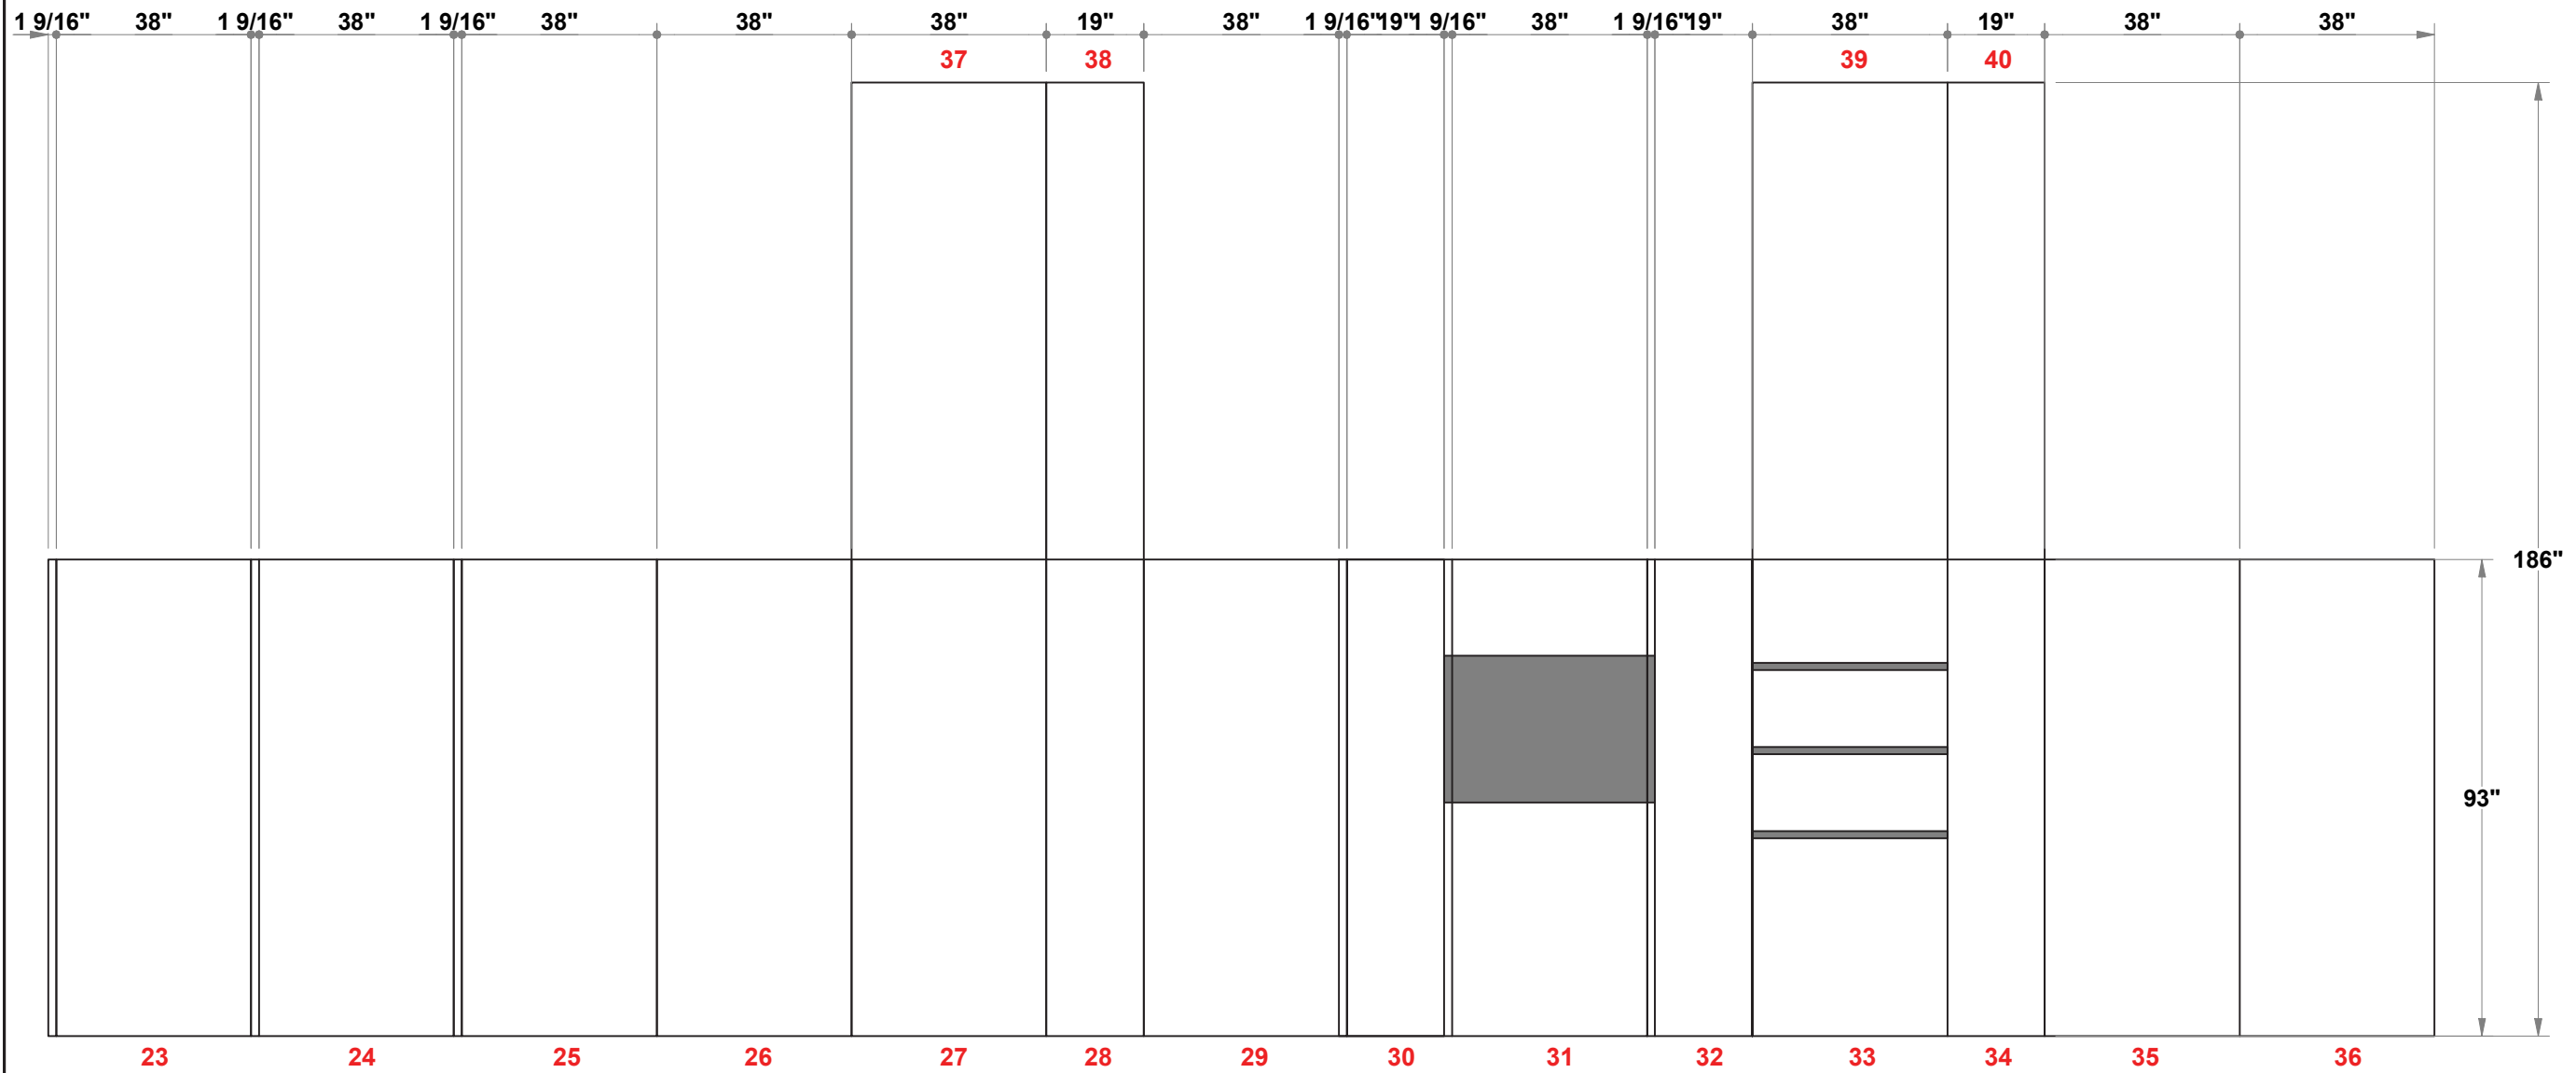

PRELIMINARY GRAPHIC LAYOUT

panoramic[®]
n-line

PARTS LIST:		
QTY	SIZE	NAME
24	38 X 93	TYPICAL GRAPHIC
12	19 X 93	HALF GRAPHIC
4	38 X 37.875	FRONT PODIUM GRAPHIC
4	12 X 37.875	SIDE PODIUM GRAPHIC

3401 Mary Taylor Road
Birmingham, Alabama 35235
(205) 439-8200

3401 Mary Taylor Road
 Birmingham, Alabama 35235
 (205) 439-8200

KIT-HL-WK22

20x20 H-Line

FLATTENED ELEVATED VIEW

PARTS LIST:		
QTY	SIZE	NAME
24	38 X 93	TYPICAL GRAPHIC
12	19 X 93	HALF GRAPHIC
4	38 X 37.875	FRONT PODIUM GRAPHIC
4	12 X 37.875	SIDE PODIUM GRAPHIC

PRELIMINARY GRAPHIC LAYOUT

3401 Mary Taylor Road
Birmingham, Alabama 35235
(205) 439-8200

KIT-HL-WK22

20x20 H-Line

FLATTENED ELEVATED VIEW

PARTS LIST:		
QTY	SIZE	NAME
24	38 X 93	TYPICAL GRAPHIC
12	19 X 93	HALF GRAPHIC
4	38 X 37.875	FRONT PODIUM GRAPHIC
4	12 X 37.875	SIDE PODIUM GRAPHIC