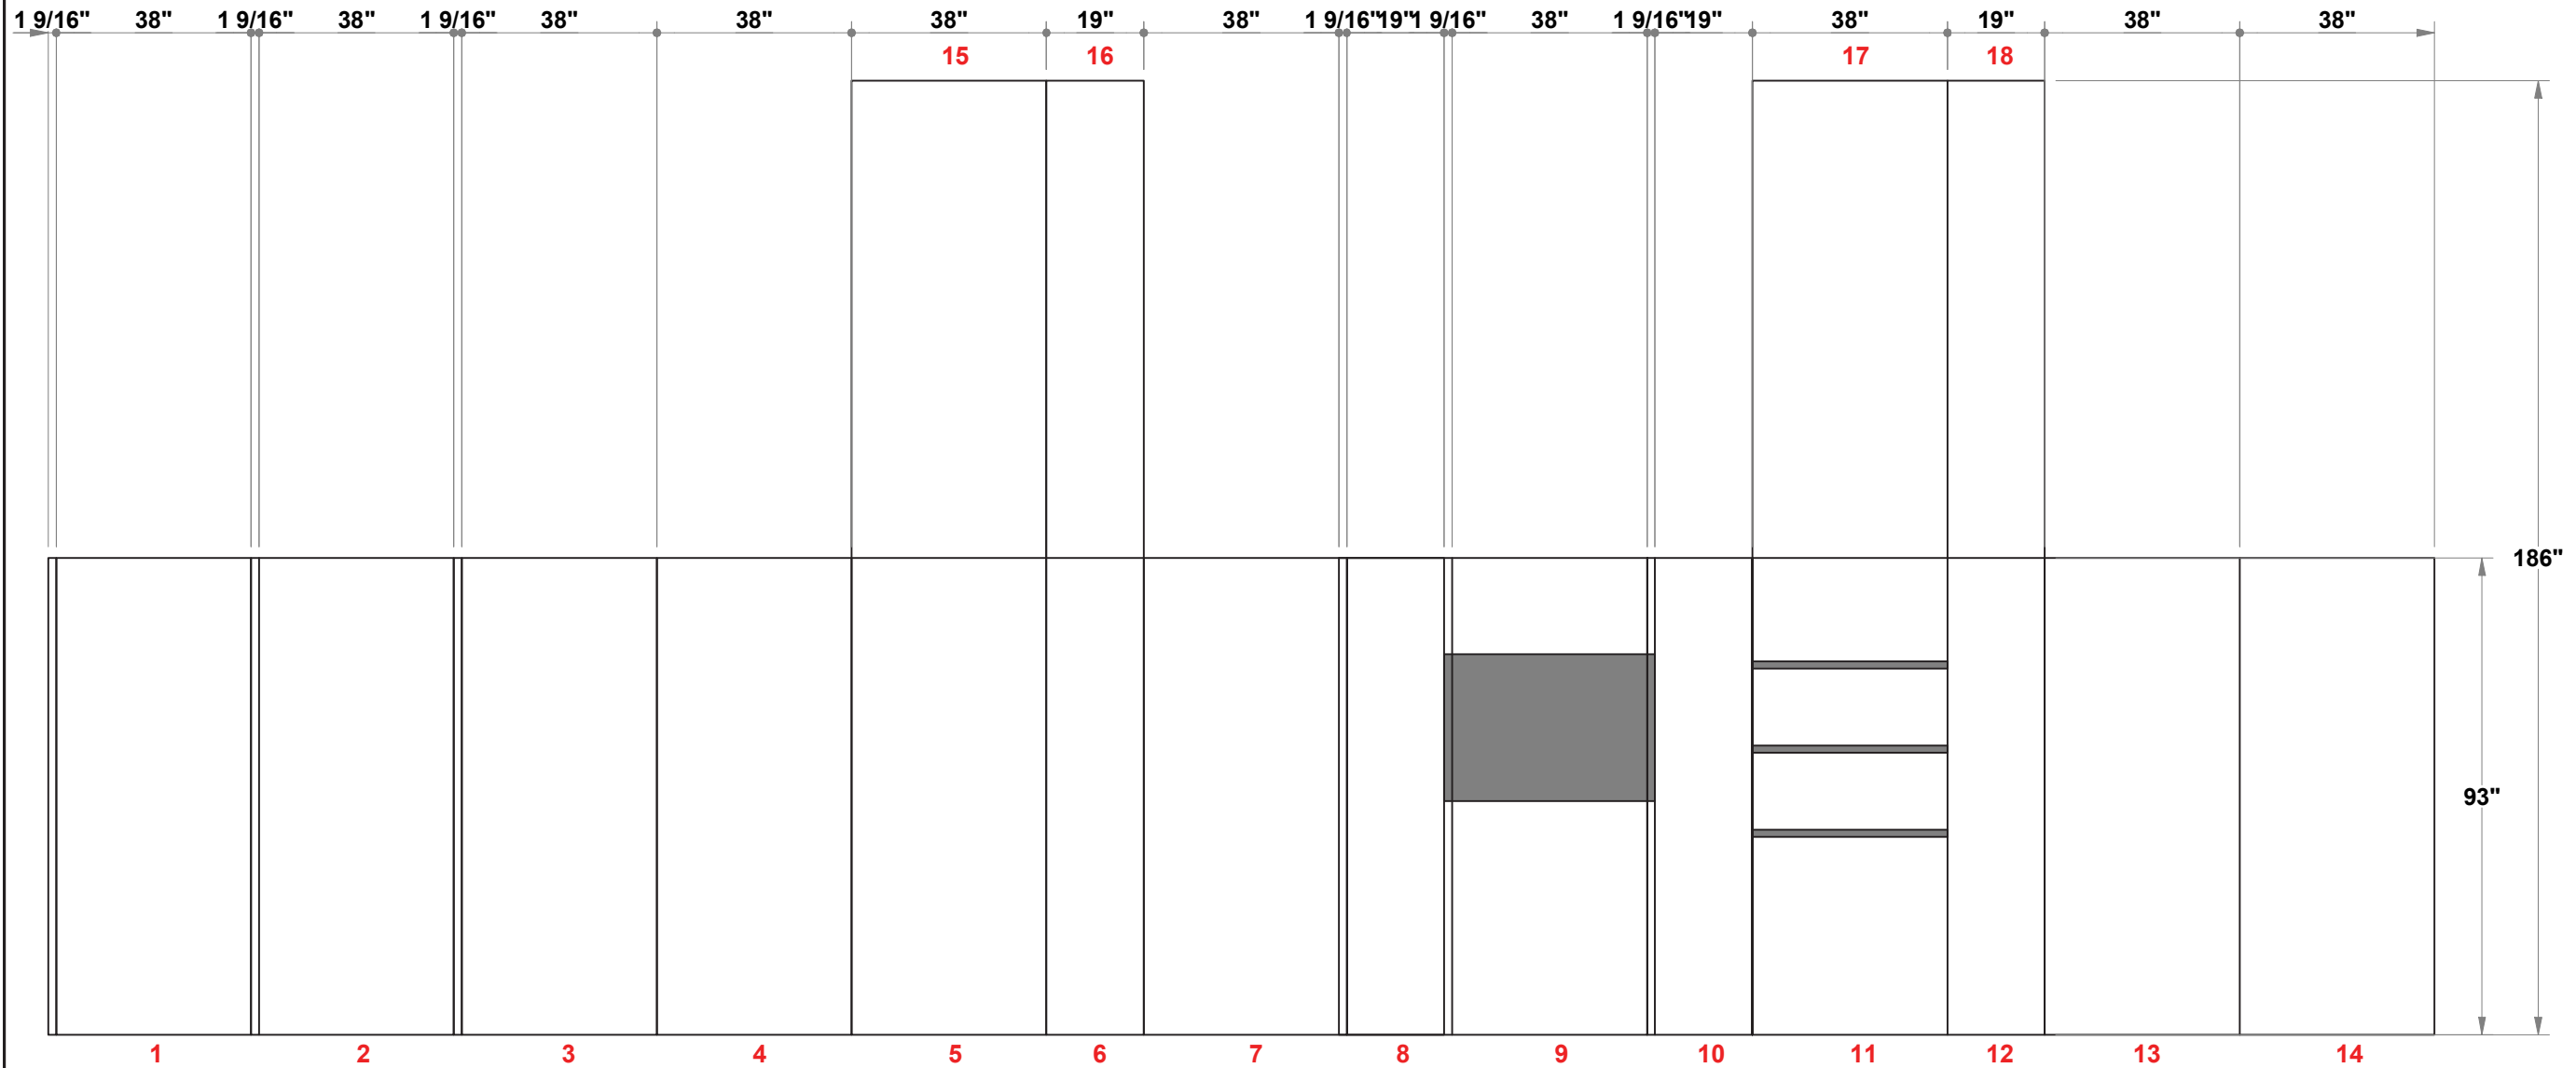

PRELIMINARY GRAPHIC LAYOUT

panoramic[®]
n-line

PARTS LIST:		
QTY	SIZE	NAME
24	38 X 93	TYPICAL GRAPHIC
12	19 X 93	HALF GRAPHIC
4	38 X 37.875	FRONT PODIUM GRAPHIC
4	12 X 37.875	SIDE PODIUM GRAPHIC

3401 Mary Taylor Road
Birmingham, Alabama 35235
(205) 439-8200

KIT-HL-WK22

20x20 H-Line

PRELIMINARY GRAPHIC LAYOUT

3401 Mary Taylor Road
Birmingham, Alabama 35235
(205) 439-8200

KIT-HL-WK22

TOP VIEW

20x20 H-Line

PRELIMINARY GRAPHIC LAYOUT

3401 Mary Taylor Road
 Birmingham, Alabama 35235
 (205) 439-8200

KIT-HL-WK22

20x20 H-Line

FLATTENED ELEVATED VIEW

PARTS LIST:		
QTY	SIZE	NAME
24	38 X 93	TYPICAL GRAPHIC
12	19 X 93	HALF GRAPHIC
4	38 X 37.875	FRONT PODIUM GRAPHIC
4	12 X 37.875	SIDE PODIUM GRAPHIC

PRELIMINARY GRAPHIC LAYOUT

3401 Mary Taylor Road
Birmingham, Alabama 35235
(205) 439-8200

KIT-HL-WK22

20x20 H-Line

FLATTENED ELEVATED VIEW

PARTS LIST:		
QTY	SIZE	NAME
24	38 X 93	TYPICAL GRAPHIC
12	19 X 93	HALF GRAPHIC
4	38 X 37.875	FRONT PODIUM GRAPHIC
4	12 X 37.875	SIDE PODIUM GRAPHIC