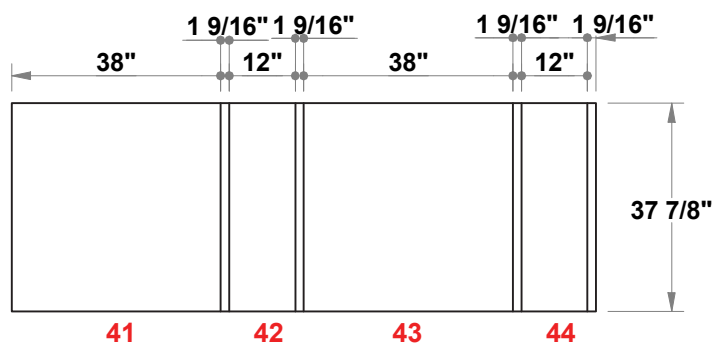

PRELIMINARY GRAPHIC LAYOUT

panoramic[®]
n-line

PARTS LIST:		
QTY	SIZE	NAME
24	38 X 93	TYPICAL GRAPHIC
12	19 X 93	HALF GRAPHIC
4	38 X 37.875	FRONT PODIUM GRAPHIC
4	12 X 37.875	SIDE PODIUM GRAPHIC

3401 Mary Taylor Road
Birmingham, Alabama 35235
(205) 439-8200

3401 Mary Taylor Road
 Birmingham, Alabama 35235
 (205) 439-8200

KIT-HL-WK22

20x20 H-Line

FLATTENED ELEVATED VIEW

PARTS LIST:		
QTY	SIZE	NAME
24	38 X 93	TYPICAL GRAPHIC
12	19 X 93	HALF GRAPHIC
4	38 X 37.875	FRONT PODIUM GRAPHIC
4	12 X 37.875	SIDE PODIUM GRAPHIC

PRELIMINARY GRAPHIC LAYOUT

3401 Mary Taylor Road
Birmingham, Alabama 35235
(205) 439-8200

KIT-HL-WK22

20x20 H-Line

FLATTENED ELEVATED VIEW

PARTS LIST:		
QTY	SIZE	NAME
24	38 X 93	TYPICAL GRAPHIC
12	19 X 93	HALF GRAPHIC
4	38 X 37.875	FRONT PODIUM GRAPHIC
4	12 X 37.875	SIDE PODIUM GRAPHIC