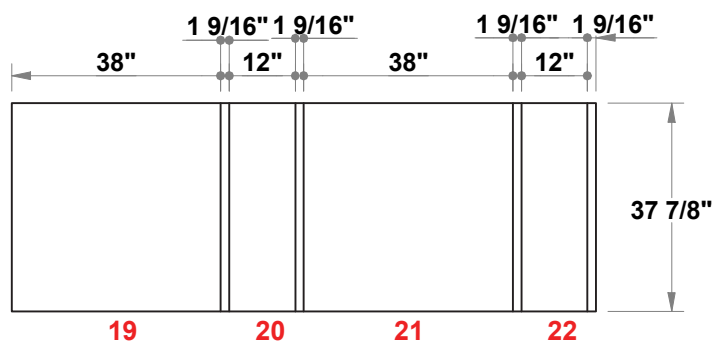

PRELIMINARY GRAPHIC LAYOUT

panoramic[®]
n-line

PARTS LIST:		
QTY	SIZE	NAME
24	38 X 93	TYPICAL GRAPHIC
12	19 X 93	HALF GRAPHIC
4	38 X 37.875	FRONT PODIUM GRAPHIC
4	12 X 37.875	SIDE PODIUM GRAPHIC

3401 Mary Taylor Road
Birmingham, Alabama 35235
(205) 439-8200

KIT-HL-WK22

20x20 H-Line

PRELIMINARY GRAPHIC LAYOUT

3401 Mary Taylor Road
Birmingham, Alabama 35235
(205) 439-8200

KIT-HL-WK22

TOP VIEW

20x20 H-Line

PRELIMINARY GRAPHIC LAYOUT

3401 Mary Taylor Road
 Birmingham, Alabama 35235
 (205) 439-8200

KIT-HL-WK22

20x20 H-Line

FLATTENED ELEVATED VIEW

PARTS LIST:		
QTY	SIZE	NAME
24	38 X 93	TYPICAL GRAPHIC
12	19 X 93	HALF GRAPHIC
4	38 X 37.875	FRONT PODIUM GRAPHIC
4	12 X 37.875	SIDE PODIUM GRAPHIC

PRELIMINARY GRAPHIC LAYOUT

3401 Mary Taylor Road
Birmingham, Alabama 35235
(205) 439-8200

KIT-HL-WK22

20x20 H-Line

FLATTENED ELEVATED VIEW

PARTS LIST:		
QTY	SIZE	NAME
24	38 X 93	TYPICAL GRAPHIC
12	19 X 93	HALF GRAPHIC
4	38 X 37.875	FRONT PODIUM GRAPHIC
4	12 X 37.875	SIDE PODIUM GRAPHIC