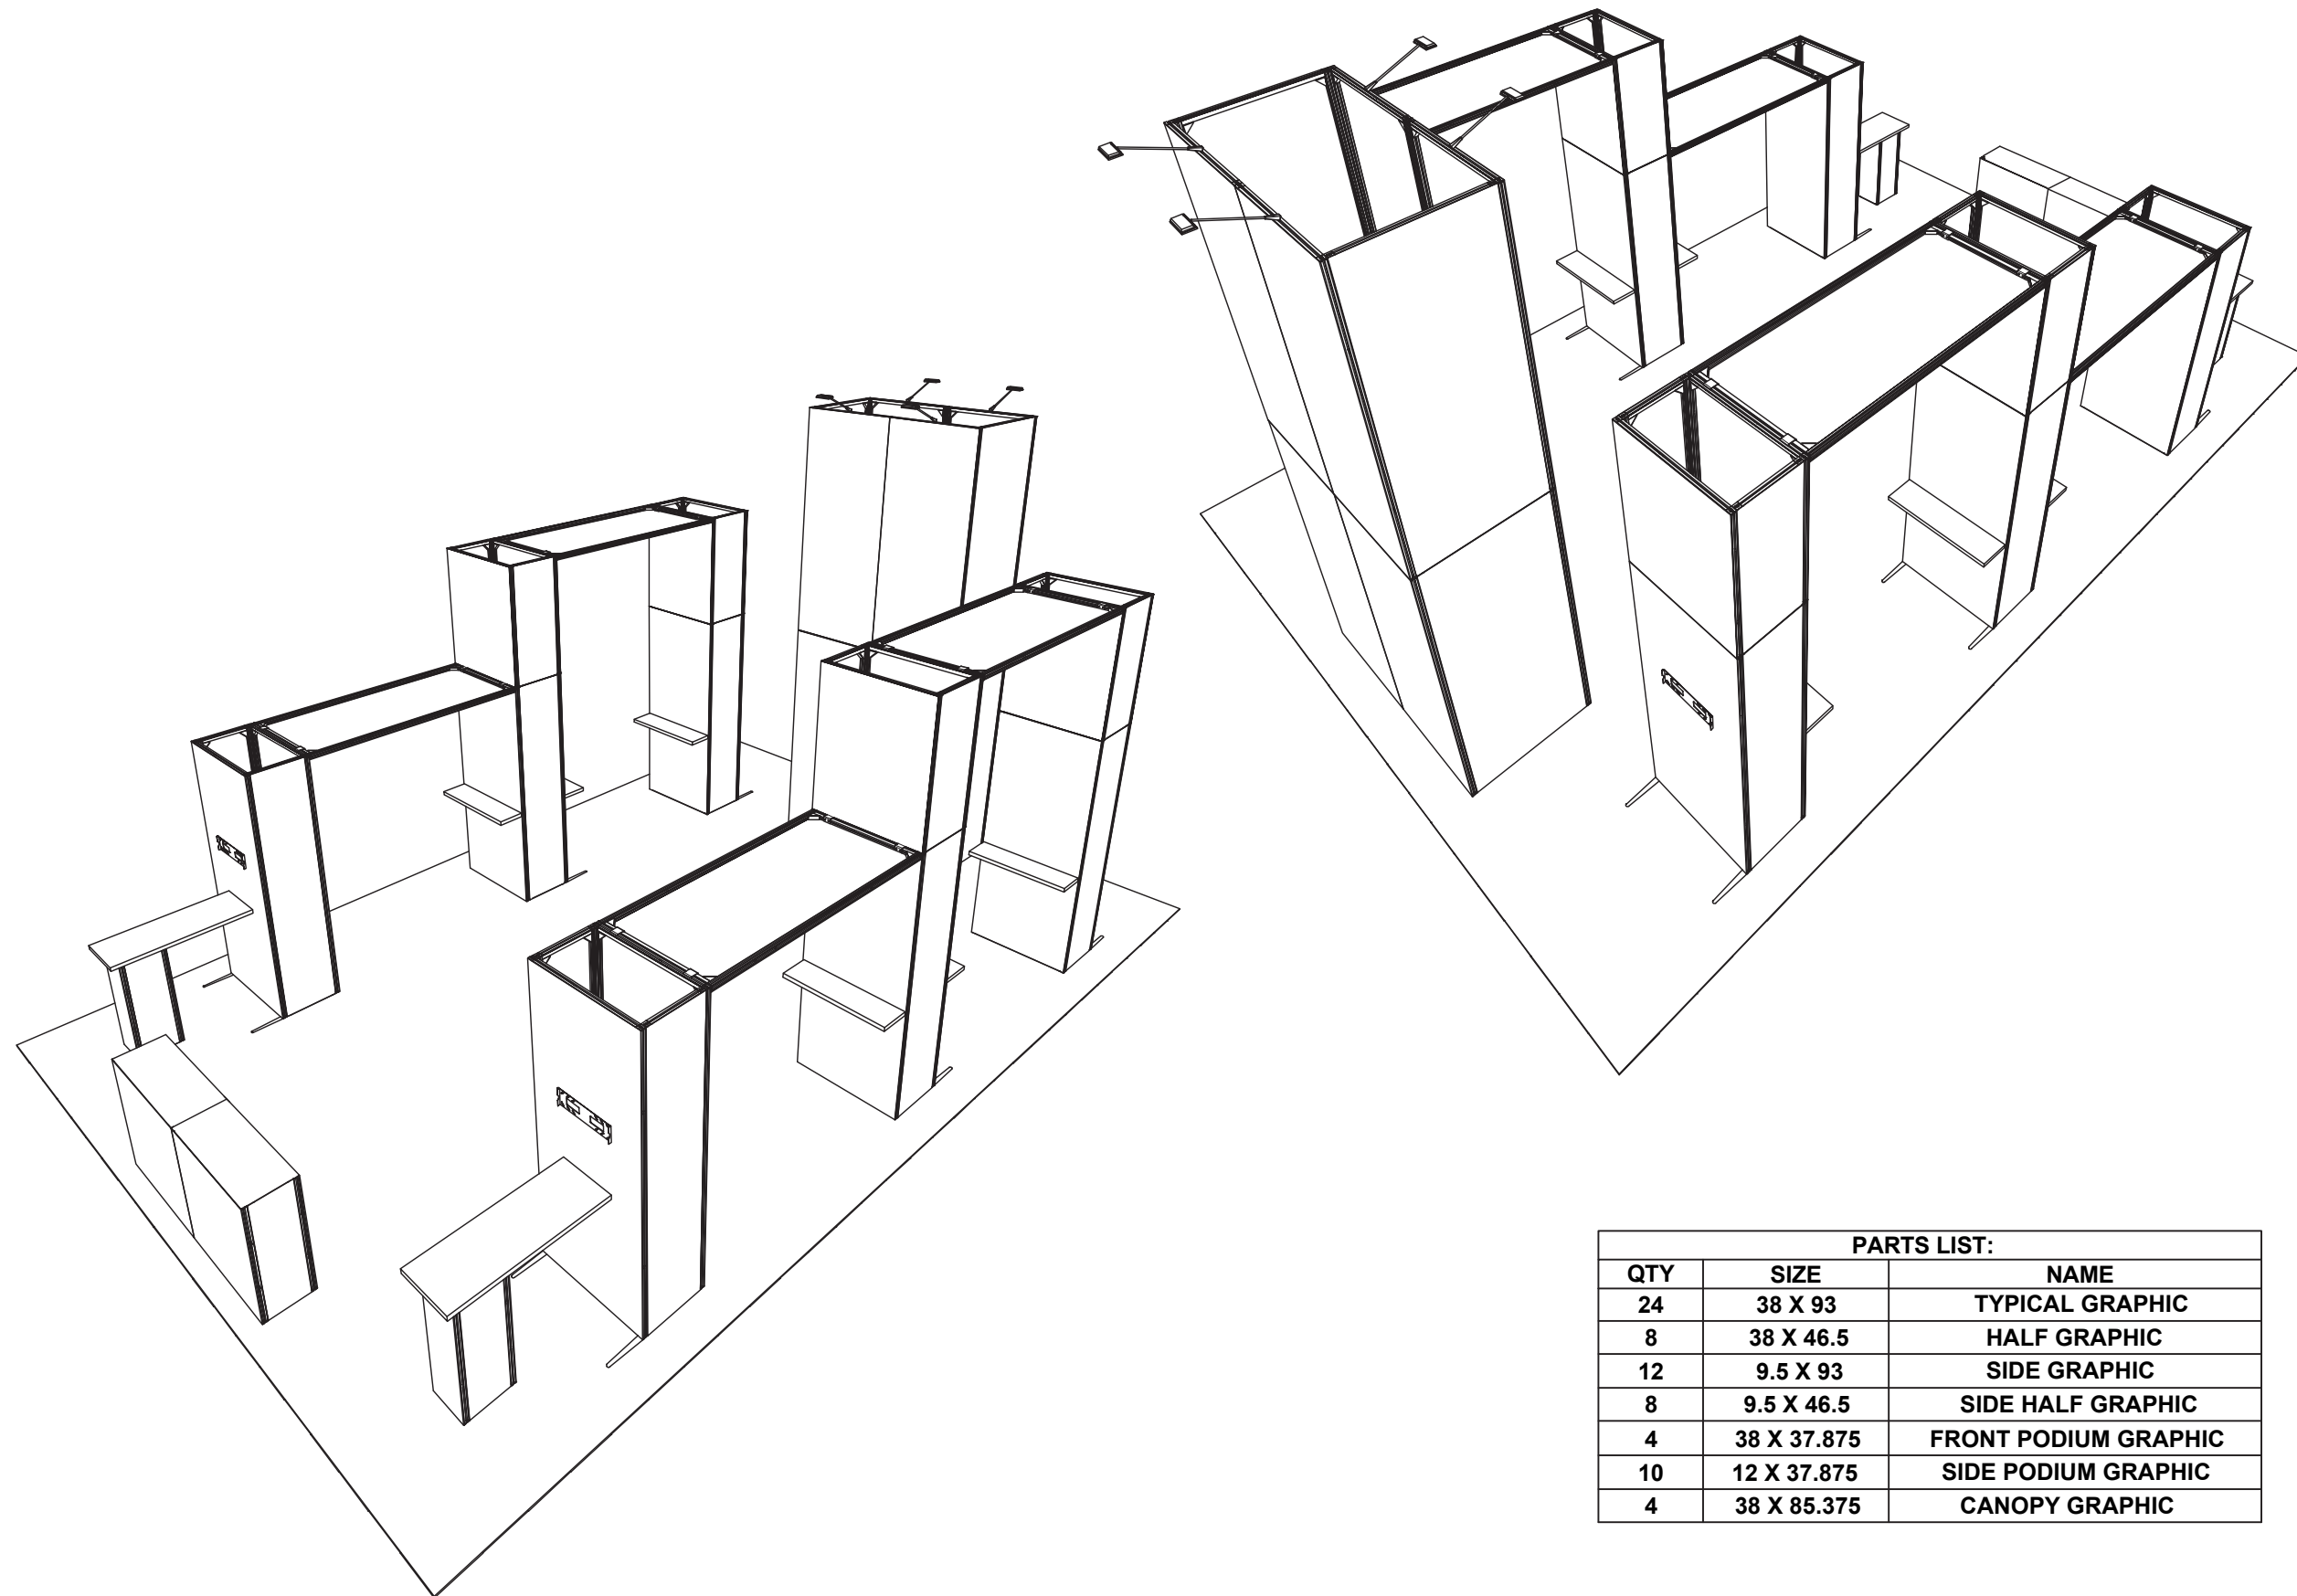

PRELIMINARY GRAPHIC LAYOUT

panoramic[®]
n-line

3401 Mary Taylor Road
Birmingham, Alabama 35235
(205) 439-8200

KIT-HL-WK63

PARTS LIST:		
QTY	SIZE	NAME
24	38 X 93	TYPICAL GRAPHIC
8	38 X 46.5	HALF GRAPHIC
12	9.5 X 93	SIDE GRAPHIC
8	9.5 X 46.5	SIDE HALF GRAPHIC
4	38 X 37.875	FRONT PODIUM GRAPHIC
10	12 X 37.875	SIDE PODIUM GRAPHIC
4	38 X 85.375	CANOPY GRAPHIC

KIT-HL-WK63

PARTS LIST:		
QTY	SIZE	NAME
24	38 X 93	TYPICAL GRAPHIC
8	38 X 46.5	HALF GRAPHIC
12	9.5 X 93	SIDE GRAPHIC
8	9.5 X 46.5	SIDE HALF GRAPHIC
4	38 X 37.875	FRONT PODIUM GRAPHIC
10	12 X 37.875	SIDE PODIUM GRAPHIC
4	38 X 85.375	CANOPY GRAPHIC

20x30 H-Line

PRELIMINARY GRAPHIC LAYOUT

3401 Mary Taylor Road
Birmingham, Alabama 35235
(205) 439-8200

KIT-HL-WK63

20x30 H-Line

PARTS LIST:		
QTY	SIZE	NAME
24	38 X 93	TYPICAL GRAPHIC
8	38 X 46.5	HALF GRAPHIC
12	9.5 X 93	SIDE GRAPHIC
8	9.5 X 46.5	SIDE HALF GRAPHIC
4	38 X 37.875	FRONT PODIUM GRAPHIC
10	12 X 37.875	SIDE PODIUM GRAPHIC
4	38 X 85.375	CANOPY GRAPHIC

20x30 H-Line