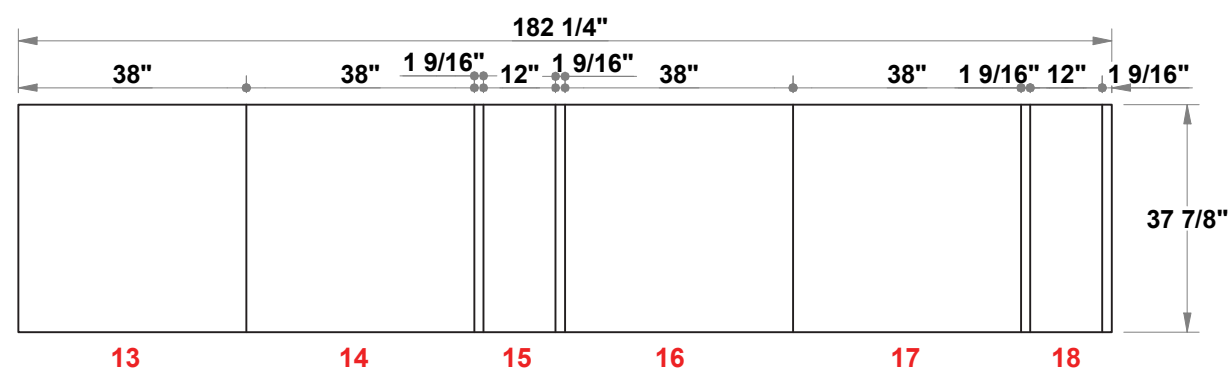

PRELIMINARY GRAPHIC LAYOUT

panoramic[®]
n-line

3401 Mary Taylor Road
Birmingham, Alabama 35235
(205) 439-8200

KIT-HL-WK63

PARTS LIST:		
QTY	SIZE	NAME
24	38 X 93	TYPICAL GRAPHIC
8	38 X 46.5	HALF GRAPHIC
12	9.5 X 93	SIDE GRAPHIC
8	9.5 X 46.5	SIDE HALF GRAPHIC
4	38 X 37.875	FRONT PODIUM GRAPHIC
10	12 X 37.875	SIDE PODIUM GRAPHIC
4	38 X 85.375	CANOPY GRAPHIC

KIT-HL-WK63

PARTS LIST:		
QTY	SIZE	NAME
24	38 X 93	TYPICAL GRAPHIC
8	38 X 46.5	HALF GRAPHIC
12	9.5 X 93	SIDE GRAPHIC
8	9.5 X 46.5	SIDE HALF GRAPHIC
4	38 X 37.875	FRONT PODIUM GRAPHIC
10	12 X 37.875	SIDE PODIUM GRAPHIC
4	38 X 85.375	CANOPY GRAPHIC

20x30 H-Line

PRELIMINARY GRAPHIC LAYOUT

3401 Mary Taylor Road
Birmingham, Alabama 35235
(205) 439-8200

KIT-HL-WK63

20x30 H-Line

PARTS LIST:		
QTY	SIZE	NAME
24	38 X 93	TYPICAL GRAPHIC
8	38 X 46.5	HALF GRAPHIC
12	9.5 X 93	SIDE GRAPHIC
8	9.5 X 46.5	SIDE HALF GRAPHIC
4	38 X 37.875	FRONT PODIUM GRAPHIC
10	12 X 37.875	SIDE PODIUM GRAPHIC
4	38 X 85.375	CANOPY GRAPHIC

PRELIMINARY GRAPHIC LAYOUT

3401 Mary Taylor Road
Birmingham, Alabama 35235
(205) 439-8200

KIT-HL-WK63

PARTS LIST:		
QTY	SIZE	NAME
24	38 X 93	TYPICAL GRAPHIC
8	38 X 46.5	HALF GRAPHIC
12	9.5 X 93	SIDE GRAPHIC
8	9.5 X 46.5	SIDE HALF GRAPHIC
4	38 X 37.875	FRONT PODIUM GRAPHIC
10	12 X 37.875	SIDE PODIUM GRAPHIC
4	38 X 85.375	CANOPY GRAPHIC