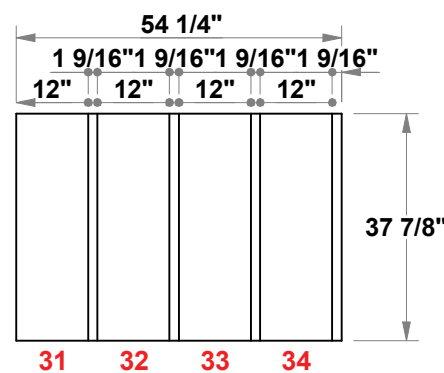

PRELIMINARY GRAPHIC LAYOUT

panoramic[®]
n-line

3401 Mary Taylor Road
Birmingham, Alabama 35235
(205) 439-8200

KIT-HL-WK63

PARTS LIST:		
QTY	SIZE	NAME
24	38 X 93	TYPICAL GRAPHIC
8	38 X 46.5	HALF GRAPHIC
12	9.5 X 93	SIDE GRAPHIC
8	9.5 X 46.5	SIDE HALF GRAPHIC
4	38 X 37.875	FRONT PODIUM GRAPHIC
10	12 X 37.875	SIDE PODIUM GRAPHIC
4	38 X 85.375	CANOPY GRAPHIC

KIT-HL-WK63

PARTS LIST:		
QTY	SIZE	NAME
24	38 X 93	TYPICAL GRAPHIC
8	38 X 46.5	HALF GRAPHIC
12	9.5 X 93	SIDE GRAPHIC
8	9.5 X 46.5	SIDE HALF GRAPHIC
4	38 X 37.875	FRONT PODIUM GRAPHIC
10	12 X 37.875	SIDE PODIUM GRAPHIC
4	38 X 85.375	CANOPY GRAPHIC

20x30 H-Line

PRELIMINARY GRAPHIC LAYOUT

3401 Mary Taylor Road
Birmingham, Alabama 35235
(205) 439-8200

KIT-HL-WK63

20x30 H-Line

PARTS LIST:		
QTY	SIZE	NAME
24	38 X 93	TYPICAL GRAPHIC
8	38 X 46.5	HALF GRAPHIC
12	9.5 X 93	SIDE GRAPHIC
8	9.5 X 46.5	SIDE HALF GRAPHIC
4	38 X 37.875	FRONT PODIUM GRAPHIC
10	12 X 37.875	SIDE PODIUM GRAPHIC
4	38 X 85.375	CANOPY GRAPHIC

PRELIMINARY GRAPHIC LAYOUT

3401 Mary Taylor Road
Birmingham, Alabama 35235
(205) 439-8200

KIT-HL-WK63

PARTS LIST:		
QTY	SIZE	NAME
24	38 X 93	TYPICAL GRAPHIC
8	38 X 46.5	HALF GRAPHIC
12	9.5 X 93	SIDE GRAPHIC
8	9.5 X 46.5	SIDE HALF GRAPHIC
4	38 X 37.875	FRONT PODIUM GRAPHIC
10	12 X 37.875	SIDE PODIUM GRAPHIC
4	38 X 85.375	CANOPY GRAPHIC