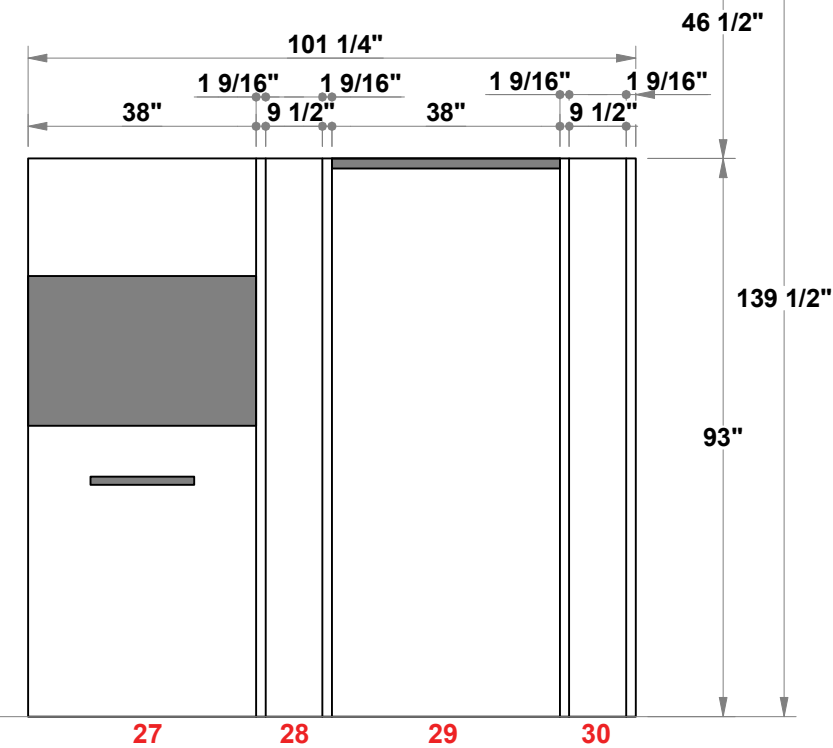

KIT-HL-WK63

PARTS LIST:		
QTY	SIZE	NAME
24	38 X 93	TYPICAL GRAPHIC
8	38 X 46.5	HALF GRAPHIC
12	9.5 X 93	SIDE GRAPHIC
8	9.5 X 46.5	SIDE HALF GRAPHIC
4	38 X 37.875	FRONT PODIUM GRAPHIC
10	12 X 37.875	SIDE PODIUM GRAPHIC
4	38 X 85.375	CANOPY GRAPHIC

20x30 H-Line

PRELIMINARY GRAPHIC LAYOUT

3401 Mary Taylor Road
Birmingham, Alabama 35235
(205) 439-8200

KIT-HL-WK63

20x30 H-Line

PARTS LIST:		
QTY	SIZE	NAME
24	38 X 93	TYPICAL GRAPHIC
8	38 X 46.5	HALF GRAPHIC
12	9.5 X 93	SIDE GRAPHIC
8	9.5 X 46.5	SIDE HALF GRAPHIC
4	38 X 37.875	FRONT PODIUM GRAPHIC
10	12 X 37.875	SIDE PODIUM GRAPHIC
4	38 X 85.375	CANOPY GRAPHIC

PRELIMINARY GRAPHIC LAYOUT

3401 Mary Taylor Road
Birmingham, Alabama 35235
(205) 439-8200

KIT-HL-WK63

PARTS LIST:		
QTY	SIZE	NAME
24	38 X 93	TYPICAL GRAPHIC
8	38 X 46.5	HALF GRAPHIC
12	9.5 X 93	SIDE GRAPHIC
8	9.5 X 46.5	SIDE HALF GRAPHIC
4	38 X 37.875	FRONT PODIUM GRAPHIC
10	12 X 37.875	SIDE PODIUM GRAPHIC
4	38 X 85.375	CANOPY GRAPHIC

20x30 H-Line