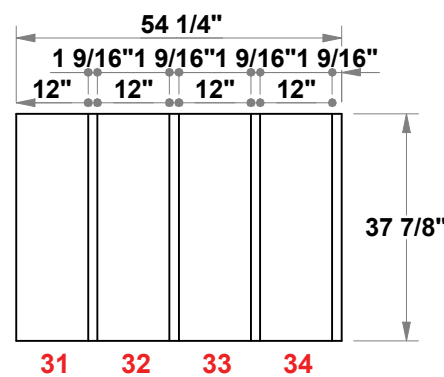

PRELIMINARY GRAPHIC LAYOUT

panoramic[®]
n-line

3401 Mary Taylor Road
Birmingham, Alabama 35235
(205) 439-8200

KIT-HL-WK63

PARTS LIST:		
QTY	SIZE	NAME
24	38 X 93	TYPICAL GRAPHIC
8	38 X 46.5	HALF GRAPHIC
12	9.5 X 93	SIDE GRAPHIC
8	9.5 X 46.5	SIDE HALF GRAPHIC
4	38 X 37.875	FRONT PODIUM GRAPHIC
10	12 X 37.875	SIDE PODIUM GRAPHIC
4	38 X 85.375	CANOPY GRAPHIC

KIT-HL-WK63

PARTS LIST:		
QTY	SIZE	NAME
24	38 X 93	TYPICAL GRAPHIC
8	38 X 46.5	HALF GRAPHIC
12	9.5 X 93	SIDE GRAPHIC
8	9.5 X 46.5	SIDE HALF GRAPHIC
4	38 X 37.875	FRONT PODIUM GRAPHIC
10	12 X 37.875	SIDE PODIUM GRAPHIC
4	38 X 85.375	CANOPY GRAPHIC

20x30 H-Line

PRELIMINARY GRAPHIC LAYOUT

3401 Mary Taylor Road
Birmingham, Alabama 35235
(205) 439-8200

KIT-HL-WK63

20x30 H-Line

PARTS LIST:		
QTY	SIZE	NAME
24	38 X 93	TYPICAL GRAPHIC
8	38 X 46.5	HALF GRAPHIC
12	9.5 X 93	SIDE GRAPHIC
8	9.5 X 46.5	SIDE HALF GRAPHIC
4	38 X 37.875	FRONT PODIUM GRAPHIC
10	12 X 37.875	SIDE PODIUM GRAPHIC
4	38 X 85.375	CANOPY GRAPHIC

PRELIMINARY GRAPHIC LAYOUT

3401 Mary Taylor Road
Birmingham, Alabama 35235
(205) 439-8200

KIT-HL-WK63

PARTS LIST:		
QTY	SIZE	NAME
24	38 X 93	TYPICAL GRAPHIC
8	38 X 46.5	HALF GRAPHIC
12	9.5 X 93	SIDE GRAPHIC
8	9.5 X 46.5	SIDE HALF GRAPHIC
4	38 X 37.875	FRONT PODIUM GRAPHIC
10	12 X 37.875	SIDE PODIUM GRAPHIC
4	38 X 85.375	CANOPY GRAPHIC