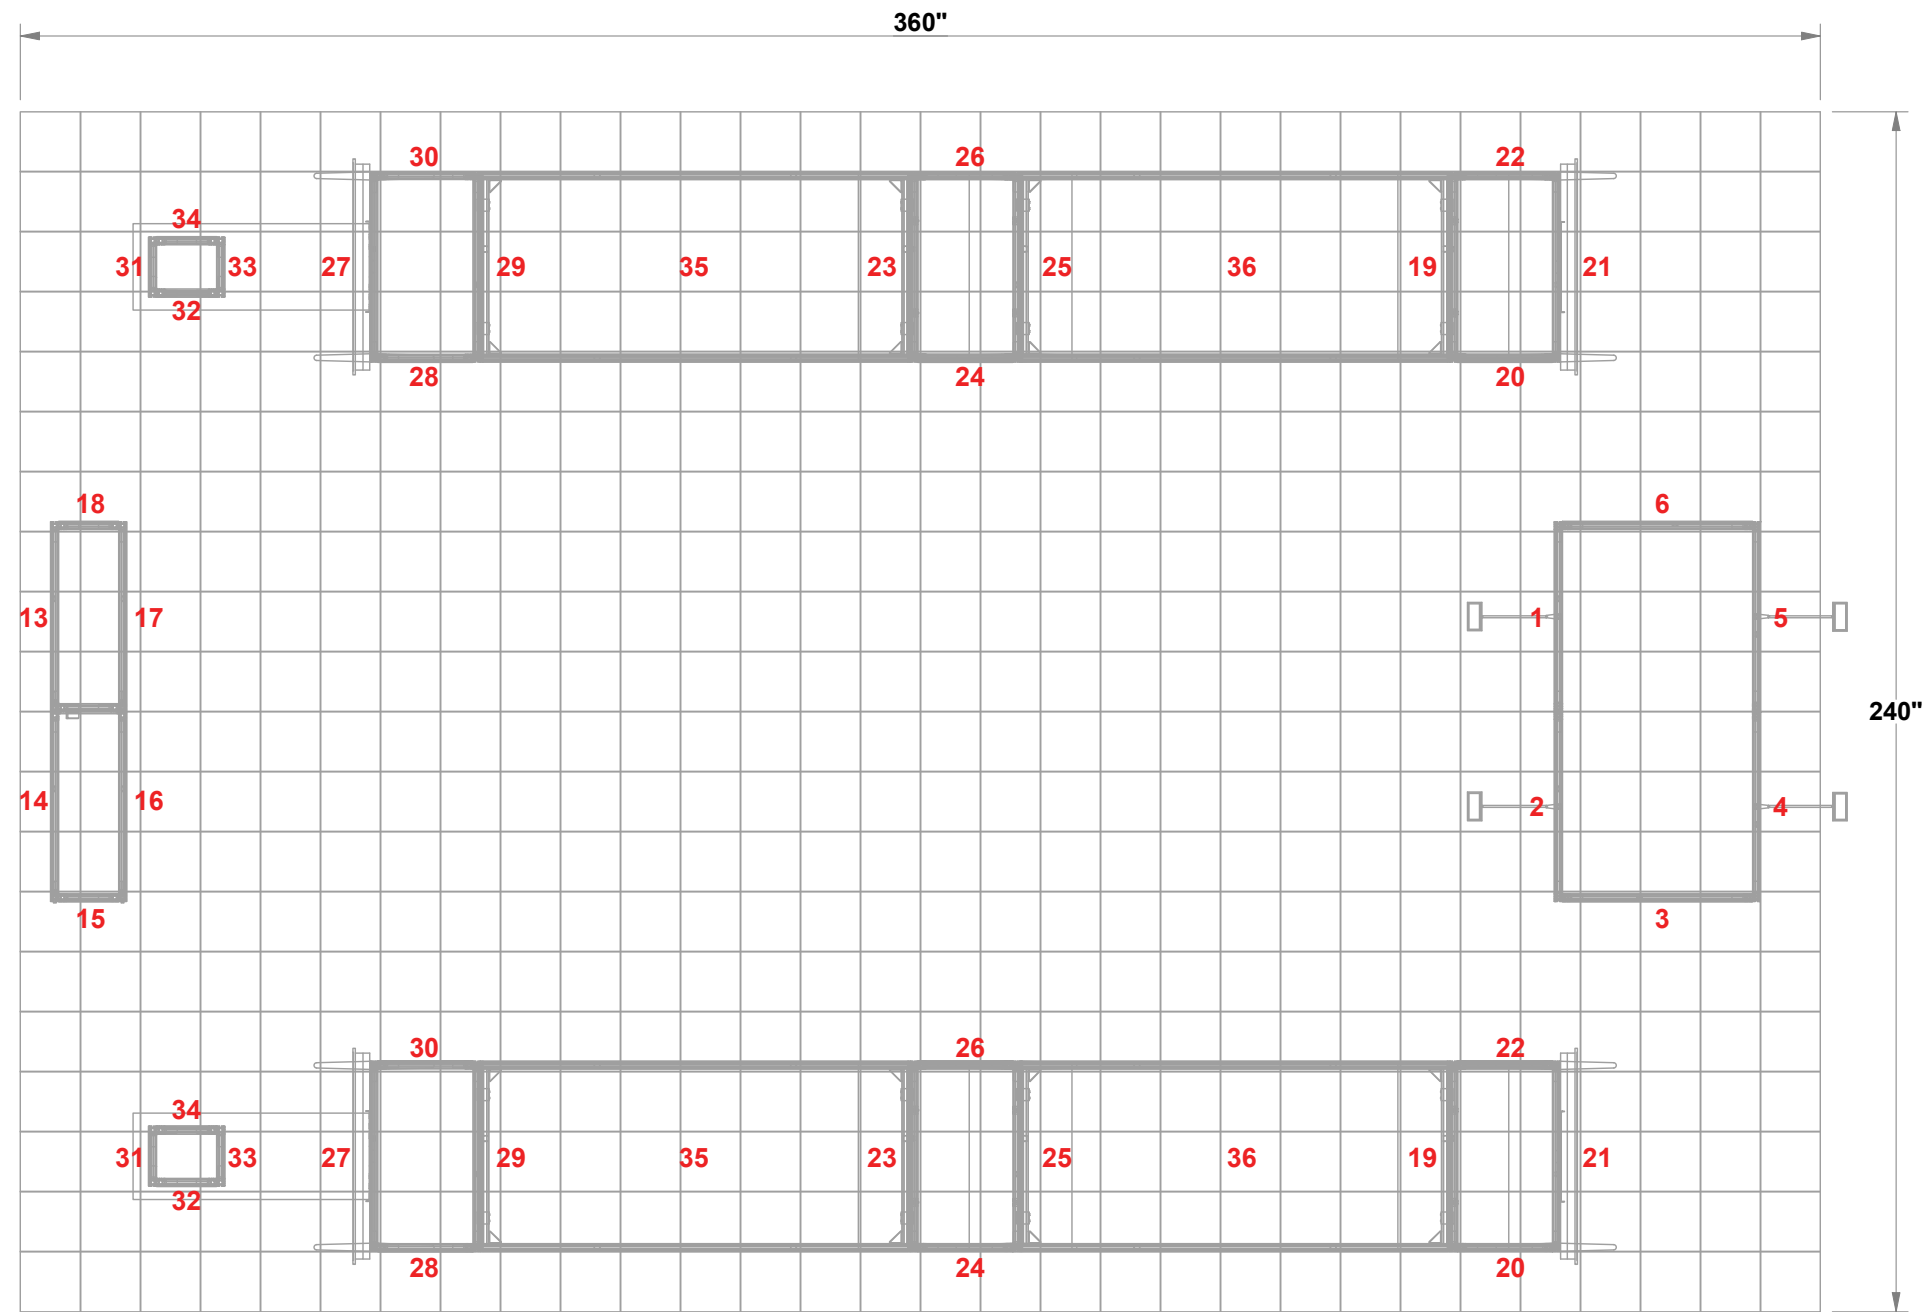

PRELIMINARY GRAPHIC LAYOUT

3401 Mary Taylor Road
Birmingham, Alabama 35235
(205) 439-8200

KIT-HL-WK63

TOP VIEW

20x30 H-Line