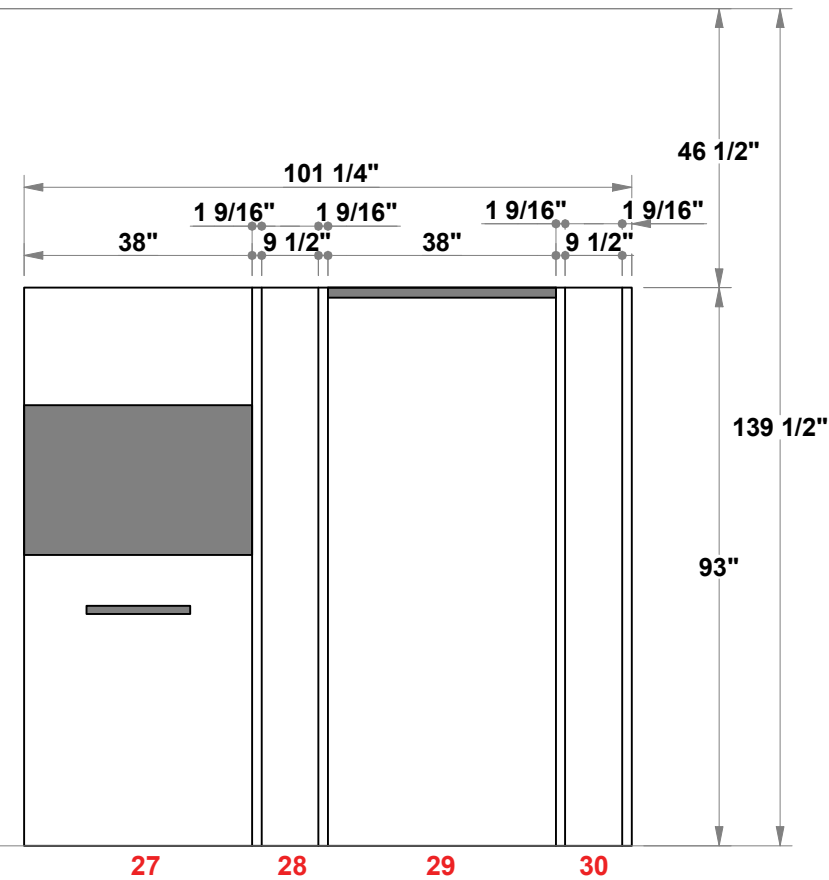

KIT-HL-WK63

PARTS LIST:		
QTY	SIZE	NAME
24	38 X 93	TYPICAL GRAPHIC
8	38 X 46.5	HALF GRAPHIC
12	9.5 X 93	SIDE GRAPHIC
8	9.5 X 46.5	SIDE HALF GRAPHIC
4	38 X 37.875	FRONT PODIUM GRAPHIC
10	12 X 37.875	SIDE PODIUM GRAPHIC
4	38 X 85.375	CANOPY GRAPHIC

20x30 H-Line

PRELIMINARY GRAPHIC LAYOUT

3401 Mary Taylor Road
Birmingham, Alabama 35235
(205) 439-8200

KIT-HL-WK63

20x30 H-Line

PARTS LIST:		
QTY	SIZE	NAME
24	38 X 93	TYPICAL GRAPHIC
8	38 X 46.5	HALF GRAPHIC
12	9.5 X 93	SIDE GRAPHIC
8	9.5 X 46.5	SIDE HALF GRAPHIC
4	38 X 37.875	FRONT PODIUM GRAPHIC
10	12 X 37.875	SIDE PODIUM GRAPHIC
4	38 X 85.375	CANOPY GRAPHIC

PRELIMINARY GRAPHIC LAYOUT

3401 Mary Taylor Road
Birmingham, Alabama 35235
(205) 439-8200

KIT-HL-WK63

PARTS LIST:		
QTY	SIZE	NAME
24	38 X 93	TYPICAL GRAPHIC
8	38 X 46.5	HALF GRAPHIC
12	9.5 X 93	SIDE GRAPHIC
8	9.5 X 46.5	SIDE HALF GRAPHIC
4	38 X 37.875	FRONT PODIUM GRAPHIC
10	12 X 37.875	SIDE PODIUM GRAPHIC
4	38 X 85.375	CANOPY GRAPHIC

20x30 H-Line